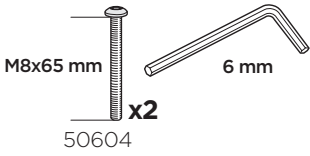

1

Kit 187195
FORD Transit Custom, 4/5-dr Van, 24-

 +  = Max: 150 kg / 330 lbs
10,5 kg / 21,1 lbs

 +  = Max: 150 kg / 330 lbs
14 kg / 31 lbs

  Max 130 km/h / 80 Mph

  80 km/h / 50 Mph 

ISO 11154-E

This kit is only for vehicles with fixpoint mounting.

Kit 187194

EXT. PAD

Kit 187194

1

2

3

Kit 187194

4