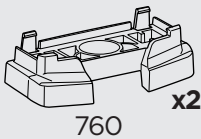

1

Kit 187195
FORD Transit Custom, 4/5-dr Van, 24-

 +  = Max: 150 kg / 330 lbs
10,5 kg / 21,1 lbs

 +  = Max: 150 kg / 330 lbs
14 kg / 31 lbs

  Max 130 km/h / 80 Mph

  80 km/h / 50 Mph 

ISO 11154-E

This kit is only for vehicles with fixpoint mounting.

Kit 187194

EXT. PAD

Kit 187194

1

2

3

Kit 187194

4