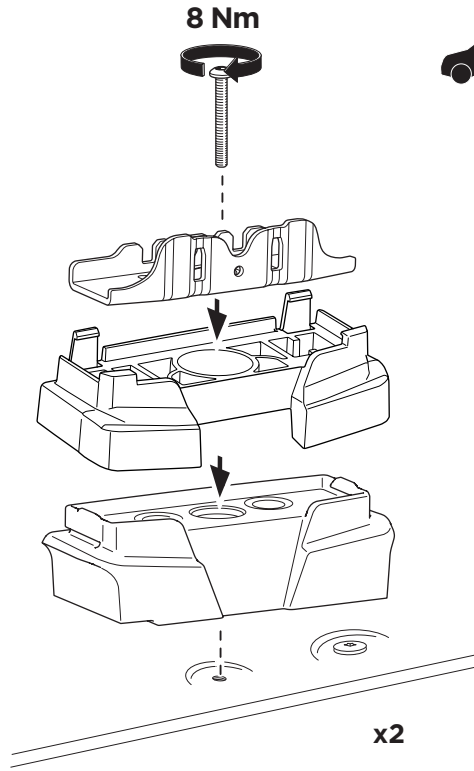

1

Kit 187195
FORD Transit Custom, 4/5-dr Van, 24-

 +  = Max: 150 kg / 330 lbs
10,5 kg / 21,1 lbs

 +  = Max: 150 kg / 330 lbs
14 kg / 31 lbs

  Max 130 km/h / 80 Mph

  80 km/h / 50 Mph 

ISO 11154-E

This kit is only for vehicles with fixpoint mounting.

Kit 187194

EXT. PAD

Kit 187194

1

2

3

Kit 187194

4

This kit is only for vehicles with fixpoint mounting.

Kit 187194

x2

1

2

3

4

Kit 187194