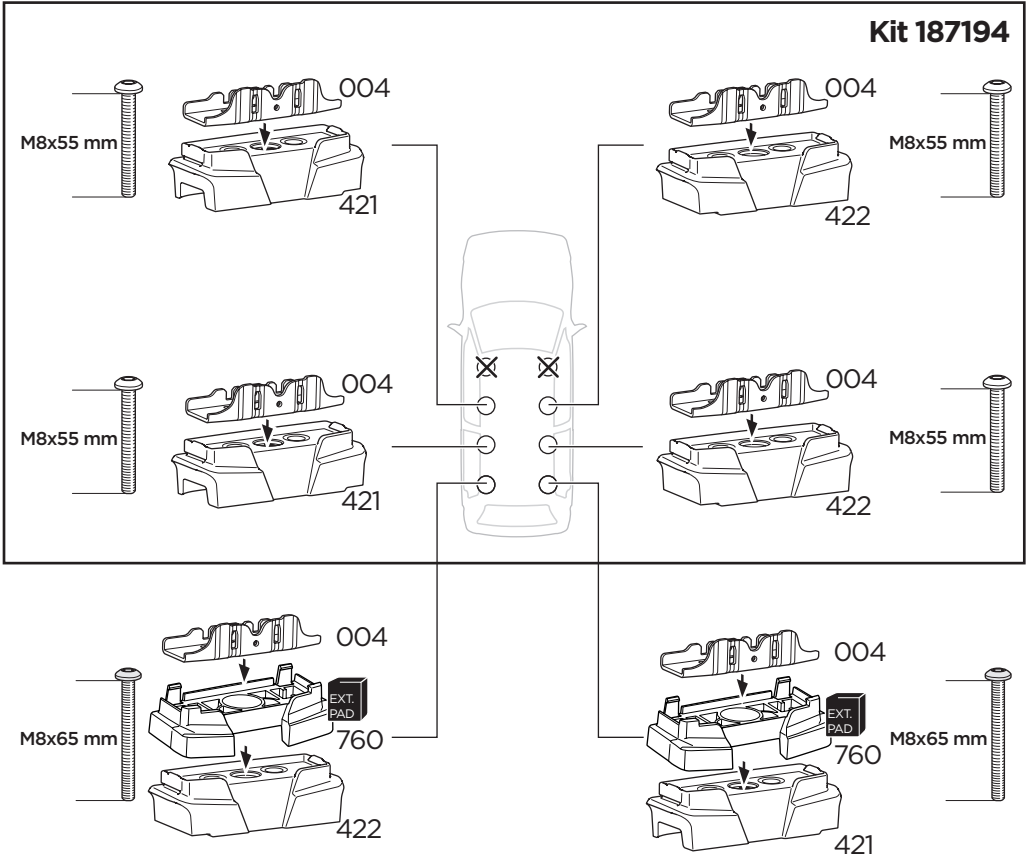

1

Kit 187195
FORD Transit Custom, 4/5-dr Van, 24-

 +  = Max: 150 kg / 330 lbs
10,5 kg / 21,1 lbs

 +  = Max: 150 kg / 330 lbs
14 kg / 31 lbs

  Max 130 km/h / 80 Mph

  80 km/h / 50 Mph 

ISO 11154-E

This kit is only for vehicles with fixpoint mounting.

Kit 187194

EXT. PAD

Kit 187194

1

2

3

Kit 187194

4

This kit is only for vehicles with fixpoint mounting.

Kit 187194

x2

1

2

3

4

Kit 187194