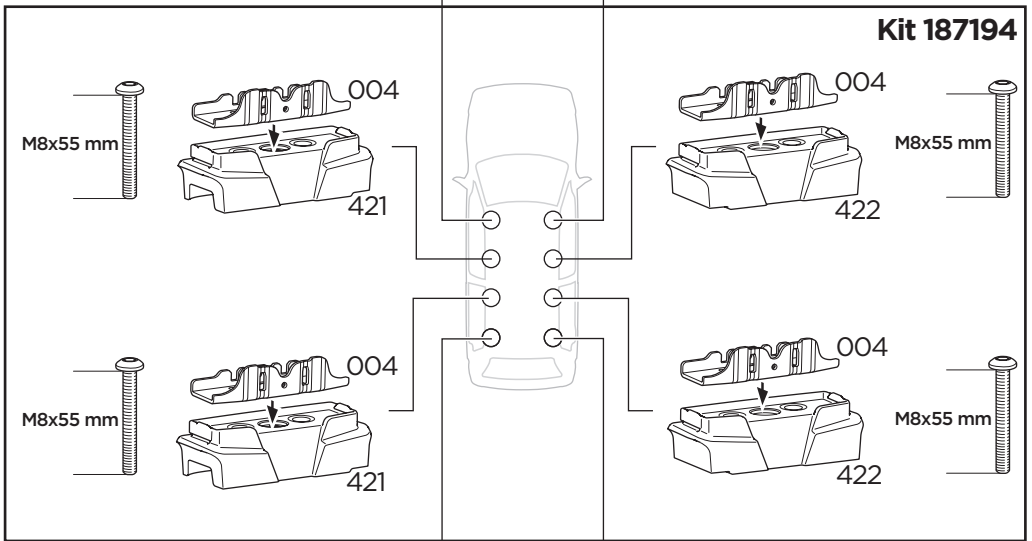

1

Kit 187195
FORD Transit Custom, 4/5-dr Van, 24-

 +  = Max: 150 kg / 330 lbs
10,5 kg / 21,1 lbs

 +  = Max: 150 kg / 330 lbs
14 kg / 31 lbs

  Max 130 km/h / 80 Mph

  80 km/h / 50 Mph 

ISO 11154-E

This kit is only for vehicles with fixpoint mounting.

Kit 187194

EXT. PAD

Kit 187194

1

2

3

Kit 187194

4

This kit is only for vehicles with fixpoint mounting.

Kit 187194

x2

1

2

3

4

Kit 187194