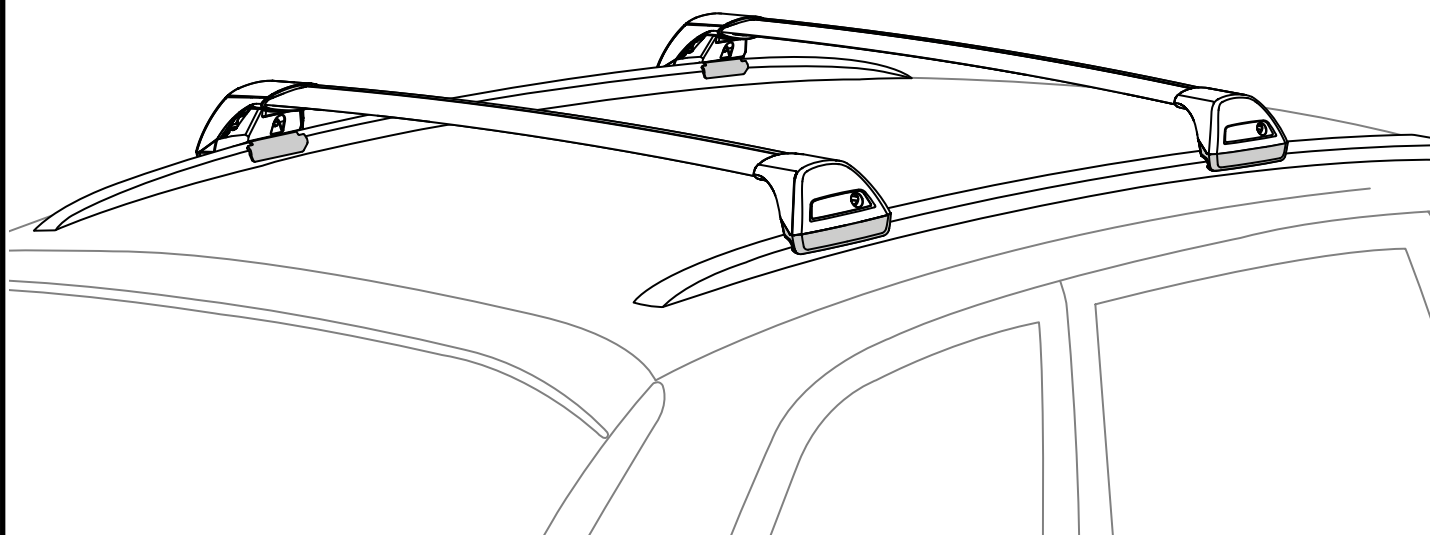

K893W

Fitting Kit

MAX kg (lb)			
		   	
Lexus NX 200t 5dr SUV 2015+	AU, NZ, EU, USA		75 kg (165 lb)
Lexus NX 300h 5dr SUV 2015+	AU, NZ, EU, USA, CN		75 kg (165 lb)

CONTENTS • CONTENUTO • CONTENIDO • INHALT • CONTENUTI

X2

X2

X1

X8

Flush Bar (F)

Through Bar (T)

Heavy Duty Bar (HD)

Square Bar/P-Bar (P)

K893

1.1 kg (2.5 lbs.)

14

2X

15

4X

16

4X