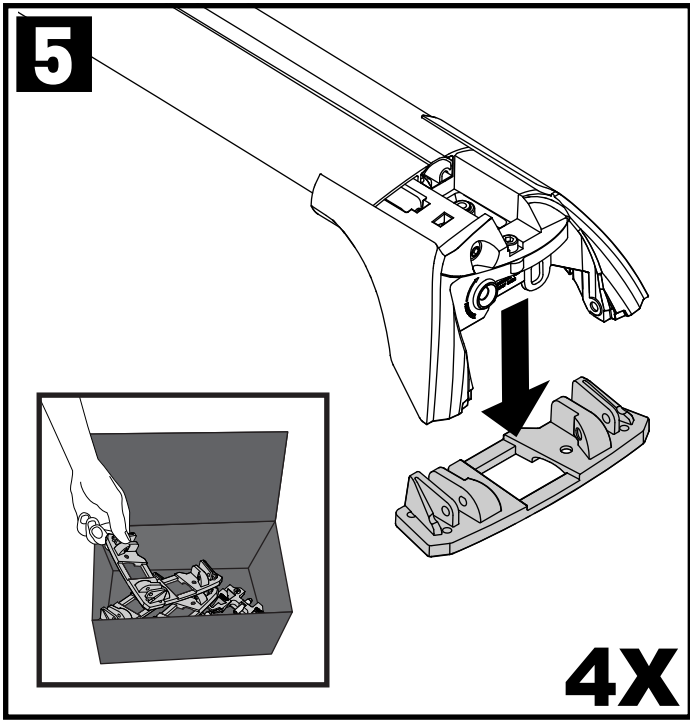

X2

X2

X1

X8

Flush Bar (F)

Through Bar (T)

Heavy Duty Bar (HD)

Square Bar/P-Bar (P)

K893

1.1 kg (2.5 lbs.)

14

2X

15

4X

16

4X