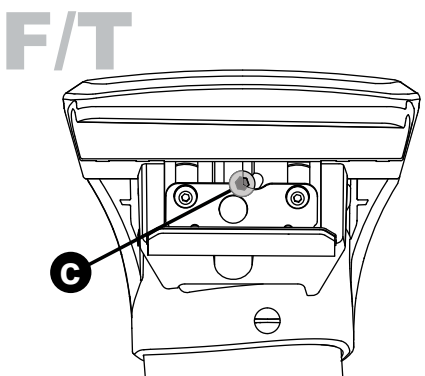

X2

X2

X1

X8

Flush Bar (F)

Through Bar (T)

Heavy Duty Bar (HD)

Square Bar/P-Bar (P)

K893

1.1 kg (2.5 lbs.)

14

2X

15

4X

16

4X