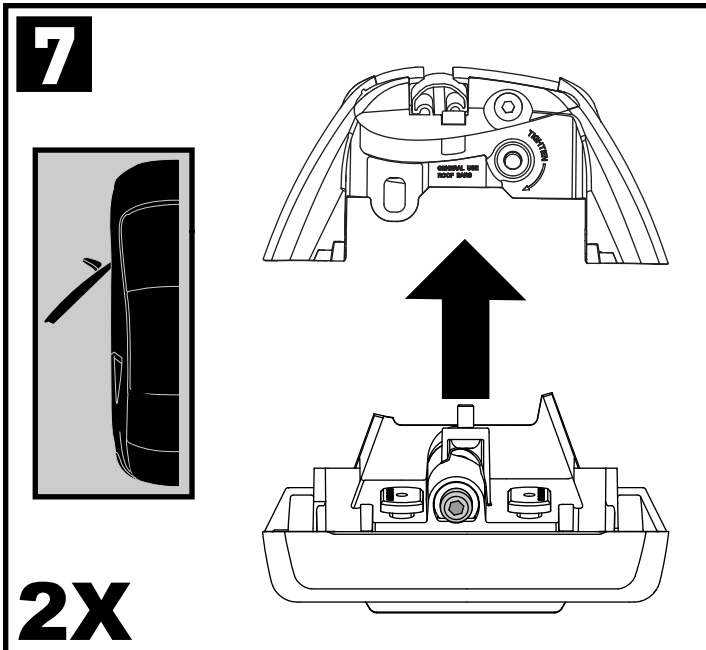

X2

X2

X1

X8

Flush Bar (F)

Through Bar (T)

Heavy Duty Bar (HD)

Square Bar/P-Bar (P)

K893

1.1 kg (2.5 lbs.)

14

2X

15

4X

16

4X

17

**2.5Nm
(22 in-lb)**

4X

18

**2Nm
(18 in-lb)**

4X

19

F