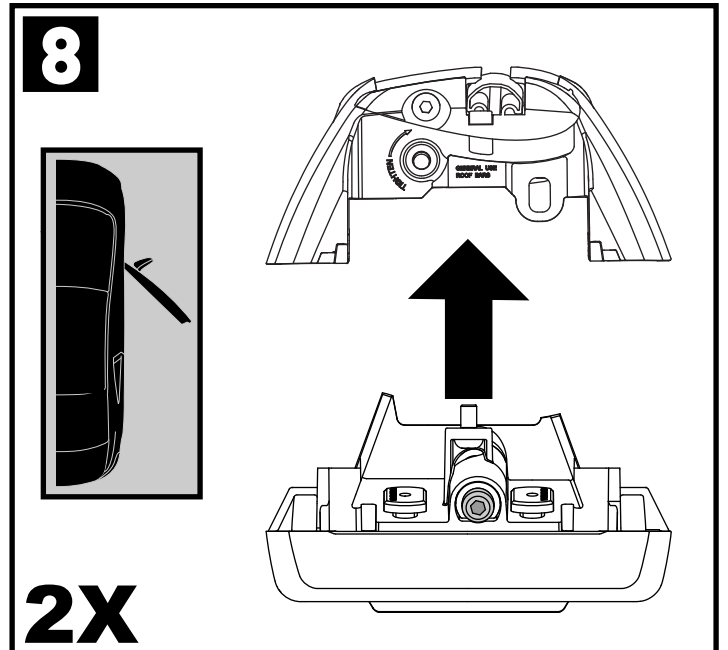

X2

X2

X1

X8

Flush Bar (F)

Through Bar (T)

Heavy Duty Bar (HD)

Square Bar/P-Bar (P)

K893

1.1 kg (2.5 lbs.)

14

2X

15

4X

16

4X