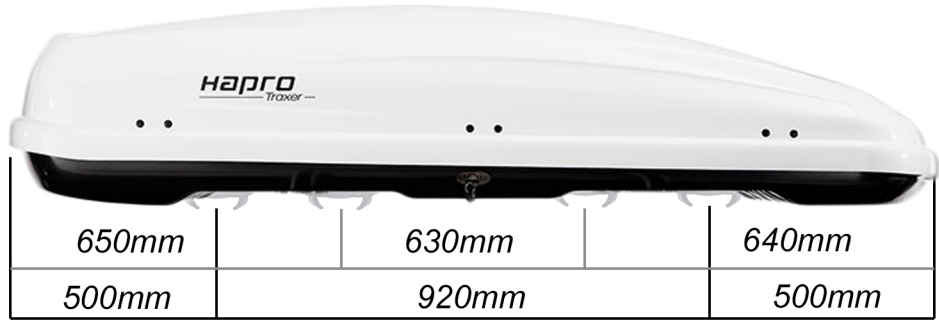

Hapro Traxer 6.6

Overhang rear Min - Max Distance between fittings Overhang front
1920mm Length

Colour - Silver/ Grey
Finish - Matte
Capacity - 410 litres
Opens from - Dual side
Opening struts - Dynamic spring struts
Locking system - Central
T-track - Adapter available seperately
Weight - 18kg
Max load capacity - 75kg
Fits bars up to- 95mm W x 38mm D
Internal Width - 755mm
Internal length - 1860mm
Max no of skis - 6 (max 185cm)
Length of guarantee - 5 yrs