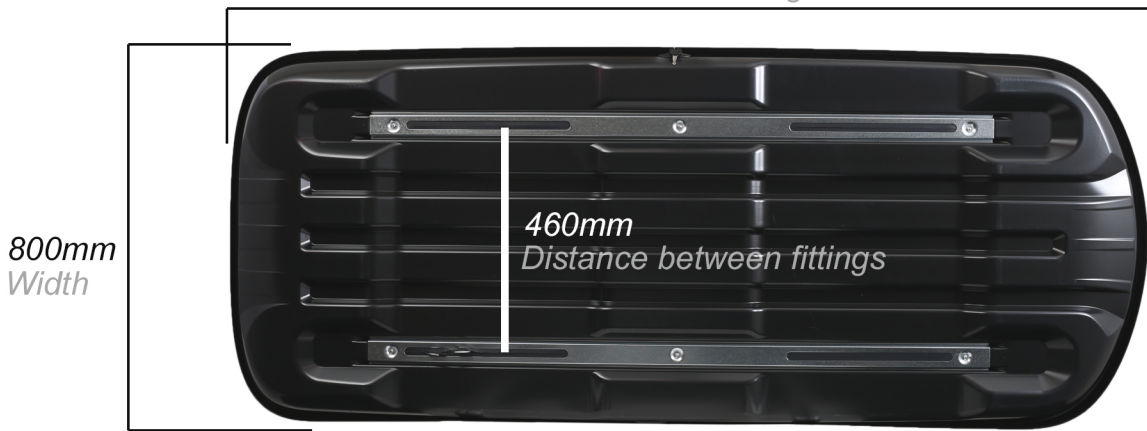

Hapro Traxer 6.6

Overhang rear Min - Max Distance between fittings Overhang front
1920mm Length

Colour - Silver/ Grey
Finish - Matte
Capacity - 410 litres
Opens from - Dual side
Opening struts - Dynamic spring struts
Locking system - Central
T-track - Adapter available seperately
Weight - 18kg
Max load capacity - 75kg
Fits bars up to- 95mm W x 38mm D
Internal Width - 755mm
Internal length - 1860mm
Max no of skis - 6 (max 185cm)
Length of guarantee - 5 yrs

Premium-Fit fittings