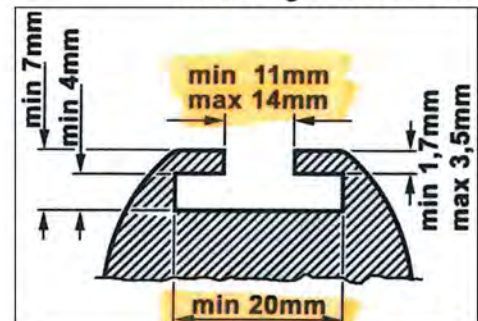

Overhang rear

Max - Min Distance between fittings

Overhang front

1900mm Length

780mm Width

510mm Distance between fittings

650mm Open height

360mm Open loading height

110mm

ClickFix fittings - internal  
30mm

310mm

Fits T-track bars with the following dimensions

Luggage strap

2200mm

**Colour - Carbon grey**  
**Finish - Gloss**  
**Capacity - 390 litres**  
**Opens from - Dual side**  
**Opening struts - Hydraulic gas struts**  
**Locking system - Central**  
**T-track - Yes, supplied with ClickFix**  
**Weight - 16kg**  
**Max load capacity - 75kg**  
**Fits bar type - Only T-track aluminium bars**  
**Internal Width - 705mm**  
**Internal length - 1840mm**  
**Max no of skis - 6 (max 180cm)**  
**Length of guarantee - 6 yrs**