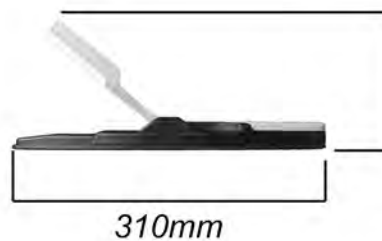

Overhang rear

Max - Min Distance between fittings

Overhang front

1900mm Length

780mm Width

510mm Distance between fittings

650mm Open height

360mm Open loading height

110mm

ClickFix fittings - internal  
30mm

310mm

Fits T-track bars with the following dimensions

Luggage strap

2200mm

**Colour - Carbon grey**  
**Finish - Gloss**  
**Capacity - 390 litres**  
**Opens from - Dual side**  
**Opening struts - Hydraulic gas struts**  
**Locking system - Central**  
**T-track - Yes, supplied with ClickFix**  
**Weight - 16kg**  
**Max load capacity - 75kg**  
**Fits bar type - Only T-track aluminium bars**  
**Internal Width - 705mm**  
**Internal length - 1840mm**  
**Max no of skis - 6 (max 180cm)**  
**Length of guarantee - 6 yrs**