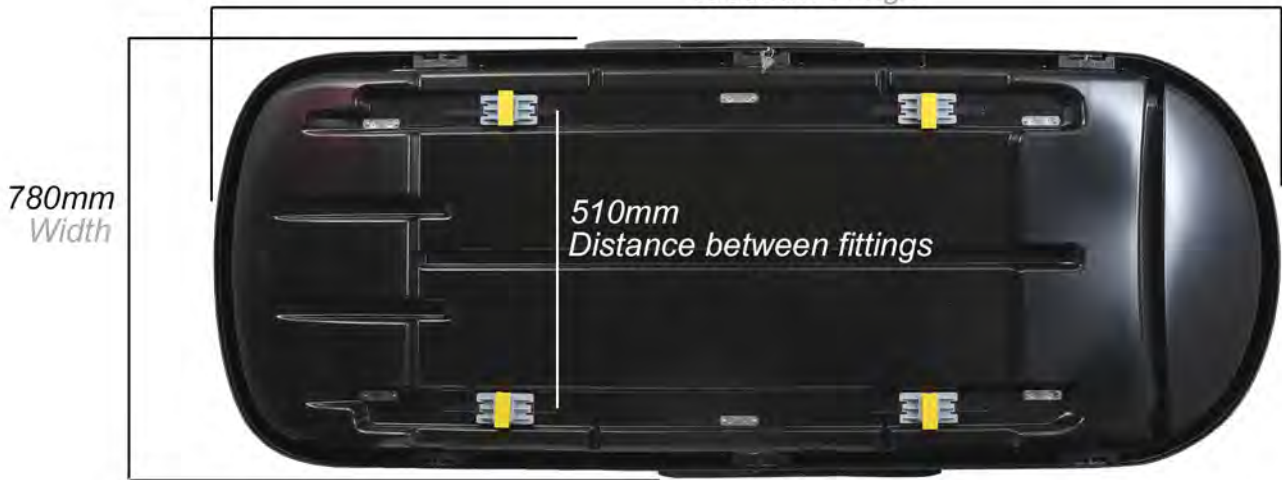

Overhang rear

Max - Min Distance between fittings

Overhang front

1900mm Length

780mm Width

510mm Distance between fittings

650mm Open height

360mm Open loading height

110mm

ClickFix fittings - internal  
30mm

310mm

Fits T-track bars with the following dimensions

Luggage strap

2200mm

**Colour - Carbon grey**  
**Finish - Gloss**  
**Capacity - 390 litres**  
**Opens from - Dual side**  
**Opening struts - Hydraulic gas struts**  
**Locking system - Central**  
**T-track - Yes, supplied with ClickFix**  
**Weight - 16kg**  
**Max load capacity - 75kg**  
**Fits bar type - Only T-track aluminium bars**  
**Internal Width - 705mm**  
**Internal length - 1840mm**  
**Max no of skis - 6 (max 180cm)**  
**Length of guarantee - 6 yrs**