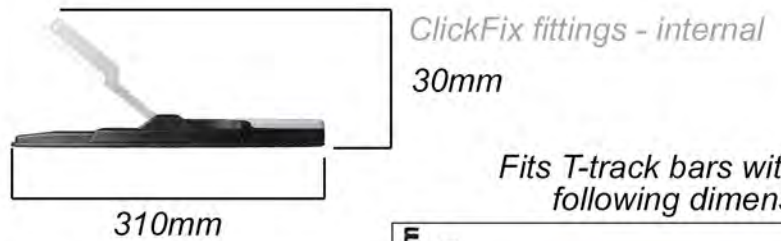

Colour - Black
Finish - Gloss
Capacity - 475 litres
Opens from - Dual side
Opening struts - Hydraulic gas struts
Locking system - Central
T-track - Yes, supplied with ClickFix
Weight - 19kg
Max load capacity - 75kg
Fits bar type - Only T-track aluminium bars
Internal Width - 705mm
Internal length - 2240mm
Max no of skis - 7
Length of guarantee - 6 yrs

Fits T-track bars with the following dimensions