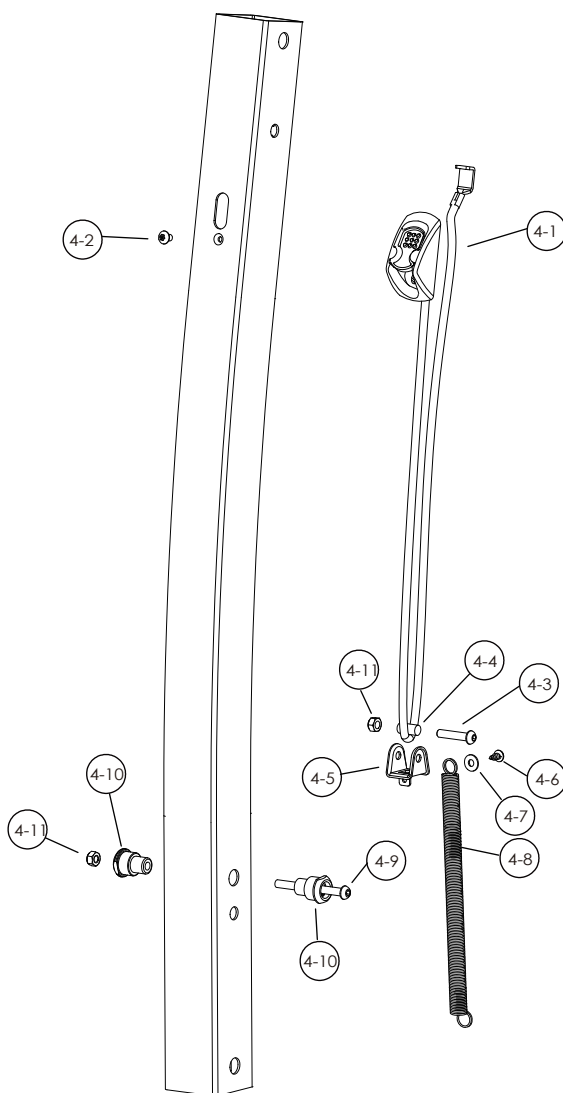

PART	DESCRIPTION	PART NUMBER	QTY.	PACK SIZE	PART	DESCRIPTION	PART NUMBER	QTY.	PACK SIZE
3-1	Retainer	47-0113-021-01							
3-2	Locking knob(conic)	47-0113-022-01							
3-3	Washer 10.5 x 32	47-0113-023-01							
3-4	Square ring	145-00055-50							
3-5	Conical clamp	118-00146-00							
3-6	Square head bolt M10 x 50	47-0113-028-01							
3-7	Carriage bolt M12x70mm	140-0112-007-58							
3-8	Washer 13x24mm	142-1130-001-58							
3-9	Nylock nut M12	47-0113-029-01							
3-10	Rubber pad	130-00159-01							
3-11	Conic protector	130-00609-05							

PART	DESCRIPTION	PART NUMBER	QTY.	PACK SIZE
4-1	Locking cable	47-0113-035-01		
4-2	Button head screw M5x8mm	140-1205-001-58		
4-3	Button head screw M6x30mm	140-1106-024-58		
4-4	Rod Ø8.0x17mm	47-0113-038-01		
4-5	Roller base	47-0113-036-01		
4-6	Screw Ø4.75x12mm	140-1782-002-58		
4-7	Washer Ø5.3xØ12.8	142-1053-001-58		
4-8	Spring 21 cm	145-00049-50		
4-9	Button head screw M6x70mm	140-1106-028-58		
4-10	Screw Cap	118-00093-58		
4-11	Nylock nut M6	141-0106-001-58		
5-1	Clip	130-00702-01		
5-2	Button head screw M6x25mm	140-1106-005-58		
5-3	Nylock nut M6	141-0106-001-58		