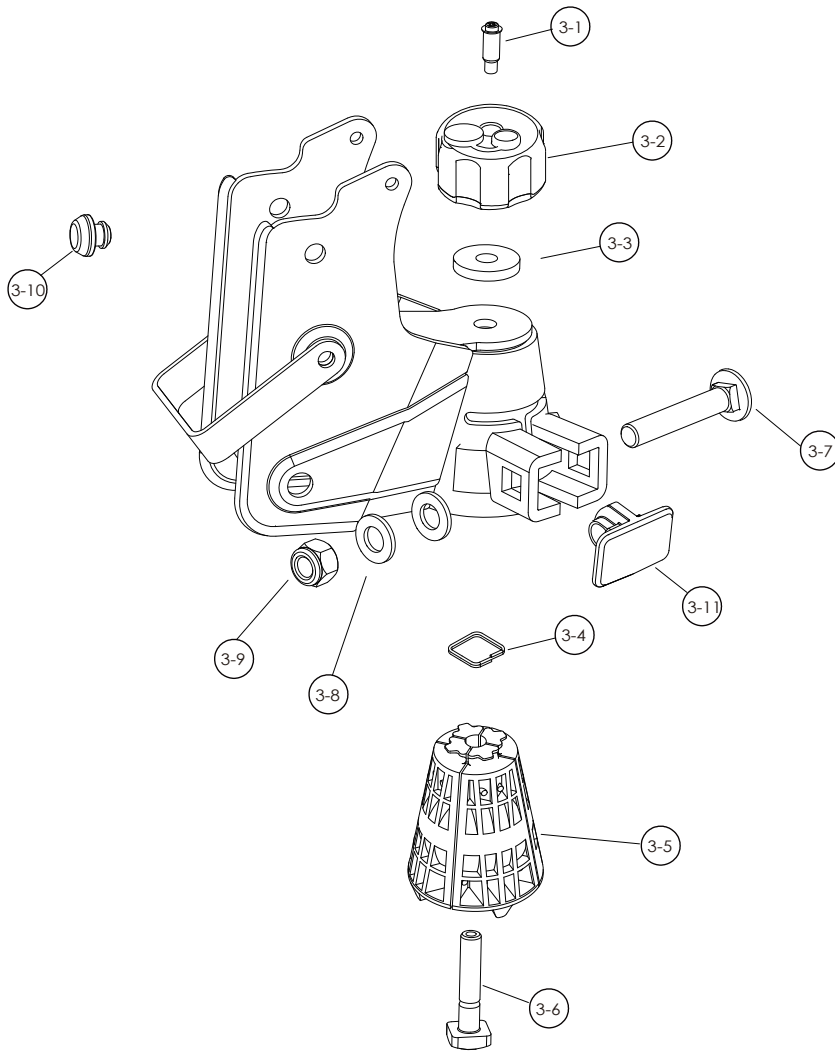

PART	DESCRIPTION	PART NUMBER	QTY.	PACK SIZE	PART	DESCRIPTION	PART NUMBER	QTY.	PACK SIZE
1	Ratchet cradle completed (L)	3501-00024-96-01C			15	Head knob	47-0113-031-01		
1-1	Ratchet cradle (L)	130-00474-01			16	End Cap	130-00443-01		
1-2	Cradle pad	130-00476-01			17	Screw	140-2699-001-58		
1-3	Ratchet strap(311mm)	130-00706-01			18	PE Foam pad	134-00021-01		
1-4	Washer Ø4.2xØ8x0.8t	142-1042-001-58			19	Pad velcro protector	139-00022-05		
1-5	Screw Ø3.6x16mm	140-1680-001-58			20	Allen key	144-00009-56		
1-6	Strap pad	130-00637-05			21	Wrench	47-0113-030-01		
2	Ratchet cradle completed (R)	3501-00024-97-01C			22	Wrench cover	130-00513-01		
2-1	Ratchet cradle (R)	130-00475-01			23	Safety strap	47-0113-011-01		
3	Conic Foot Assembly				24	Key K001~K010	47-0040-000-04		
4	Vertical tube								
5	Cable locking clip	47-0113-037-01							
6	Foot knob	47-0113-039-01							
7	Knob Cable	130-00473-05							
8	Button head screw M6x82mm	140-1106-022-58							
9	Screw Cap	118-00093-58							
10	Nylock nut M6	141-0106-001-58							
11	Pedal	130-00478-01							
12	Nylon Nut M8x1.25x13mm	141-0108-001-58							
13	Spring 5 cm	145-00041-50							
14	Button head screw M6x90mm	140-1106-023-58							

PART	DESCRIPTION	PART NUMBER	QTY.	PACK SIZE
4-1	Locking cable	47-0113-035-01		
4-2	Button head screw M5x8mm	140-1205-001-58		
4-3	Button head screw M6x30mm	140-1106-024-58		
4-4	Rod Ø8.0x17mm	47-0113-038-01		
4-5	Roller base	47-0113-036-01		
4-6	Screw Ø4.75x12mm	140-1782-002-58		
4-7	Washer Ø5.3xØ12.8	142-1053-001-58		
4-8	Spring 21 cm	145-00049-50		
4-9	Button head screw M6x70mm	140-1106-028-58		
4-10	Screw Cap	118-00093-58		
4-11	Nylock nut M6	141-0106-001-58		
5-1	Clip	130-00702-01		
5-2	Button head screw M6x25mm	140-1106-005-58		
5-3	Nylock nut M6	141-0106-001-58		