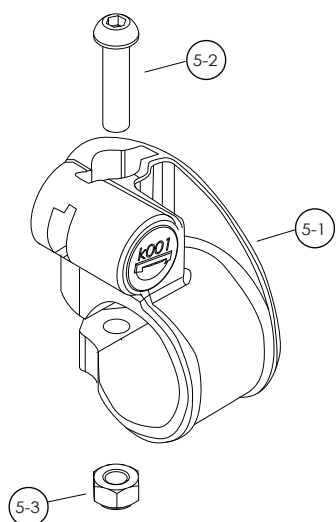

PART	DESCRIPTION	PART NUMBER	QTY.	PACK SIZE	PART	DESCRIPTION	PART NUMBER	QTY.	PACK SIZE
3-1	Retainer	47-0113-021-01							
3-2	Locking knob(conic)	47-0113-022-01							
3-3	Washer 10.5 x 32	47-0113-023-01							
3-4	Square ring	145-00055-50							
3-5	Conical clamp	118-00146-00							
3-6	Square head bolt M10 x 50	47-0113-028-01							
3-7	Carriage bolt M12x70mm	140-0112-007-58							
3-8	Washer 13x24mm	142-1130-001-58							
3-9	Nylock nut M12	47-0113-029-01							
3-10	Rubber pad	130-00159-01							
3-11	Conic protector	130-00609-05							

PART	DESCRIPTION	PART NUMBER	QTY.	PACK SIZE
4-1	Locking cable	47-0113-035-01		
4-2	Button head screw M5x8mm	140-1205-001-58		
4-3	Button head screw M6x30mm	140-1106-024-58		
4-4	Rod Ø8.0x17mm	47-0113-038-01		
4-5	Roller base	47-0113-036-01		
4-6	Screw Ø4.75x12mm	140-1782-002-58		
4-7	Washer Ø5.3xØ12.8	142-1053-001-58		
4-8	Spring 21 cm	145-00049-50		
4-9	Button head screw M6x70mm	140-1106-028-58		
4-10	Screw Cap	118-00093-58		
4-11	Nylock nut M6	141-0106-001-58		
5-1	Clip	130-00702-01		
5-2	Button head screw M6x25mm	140-1106-005-58		
5-3	Nylock nut M6	141-0106-001-58		