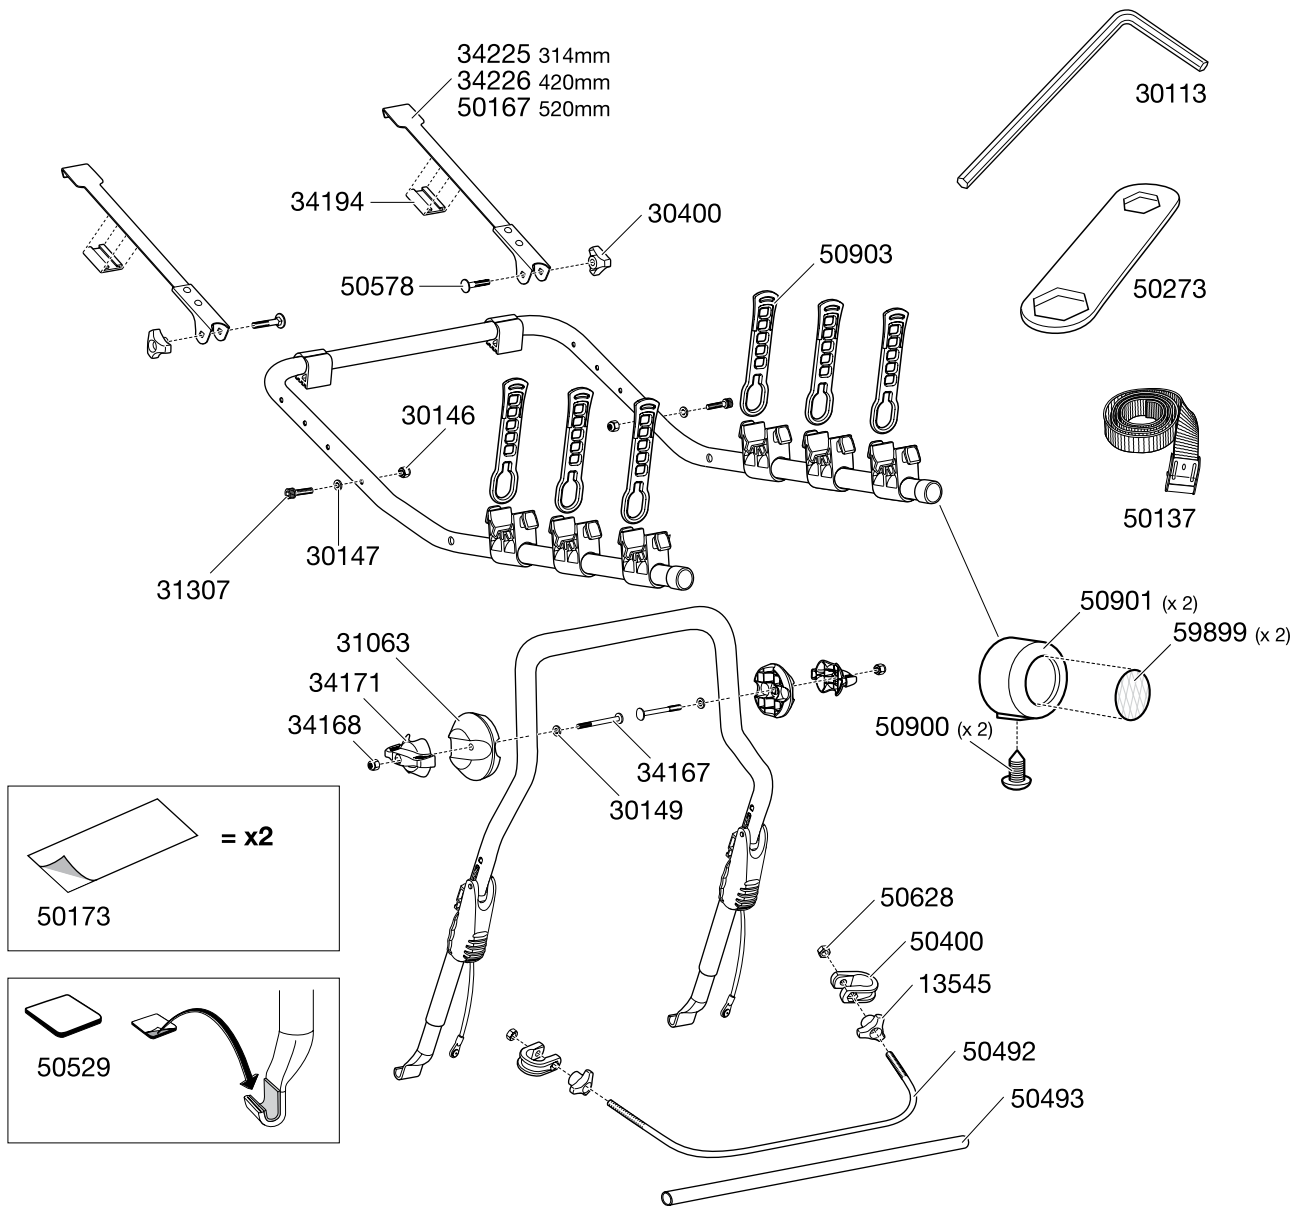

9103 910301
9104 910401

803/2

Individual packs

Pallet

Product	EAN	Kg	L/W/H in cm
9103	7313020023670	7,0	91/7/23/54,8
9104	7313020023687	8,5	91/7/23/54,8

Product	Qty/kg	L/W/H in cm
9103	12/99	120/80/120
9104	12/117	120/80/120