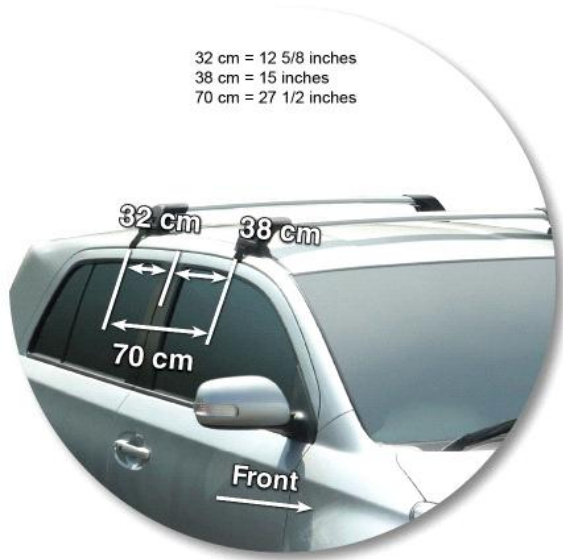

ROOF RACKS FOR YOUR NEW TOYOTA

whispbar

Loads of life

TOYOTA URBAN CRUISER 5 dr MPV 09 - +

Roof Rack:

S5 -

Fitting Kit:

K511-

All the technical information

whispbar

Loads of life

Toyota Urban Cruiser 5 dr MPV 09 - +

32 cm = 12 5/8 inches
38 cm = 15 inches
70 cm = 27 1/2 inches

With leg cover removed

Roof Rack:	S5
Fitting Kit:	K511
Maximum roof rack loading:	50 kgs / 110 lbs
Type of fitment:	Clamp Mount
Available crossbar length:	805mm / 31 11/16ths inches
Comments:	Clamps directly to edge of roof under the doors