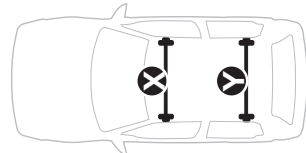

04 x2

06 x2

286 x2

288 x4

x1

x1

1

	X (scale)	X (mm)	X (inch)
DAIHATSU Sirion, 5-dr Hatchback, 06-	39	1041	41
PERODUA MyVi, 5-dr Hatchback, 06-	39	1041	41
TOYOTA Echo, 3-dr Hatchback, 99-03, 04-05	29,5	946	37 1/4
TOYOTA Vitz, 3-dr Hatchback, 99-03, 04-05	29,5	946	37 1/4
TOYOTA Yaris, 3-dr Hatchback, 99-03, 04-05	29,5	946	37 1/4
TOYOTA Echo, 5-dr Hatchback, 99-03, 04-05	28,5	936	36 7/8
TOYOTA Vitz, 5-dr Hatchback, 99-03, 04-05	28,5	936	36 7/8
TOYOTA Yaris, 5-dr Hatchback, 99-03, 04-05	28,5	936	36 7/8

	Y (scale)	Y (mm)	Y (inch)
DAIHATSU Sirion, 5-dr Hatchback, 06-	37,5	1026	40 3/8
PERODUA MyVi, 5-dr Hatchback, 06-	37,5	1026	40 3/8
TOYOTA Echo, 3-dr Hatchback, 99-03, 04-05	29,5	946	37 1/4
TOYOTA Vitz, 3-dr Hatchback, 99-03, 04-05	29,5	946	37 1/4
TOYOTA Yaris, 3-dr Hatchback, 99-03, 04-05	29,5	946	37 1/4
TOYOTA Echo, 5-dr Hatchback, 99-03, 04-05	28,5	936	36 7/8
TOYOTA Vitz, 5-dr Hatchback, 99-03, 04-05	28,5	936	36 7/8
TOYOTA Yaris, 5-dr Hatchback, 99-03, 04-05	28,5	936	36 7/8