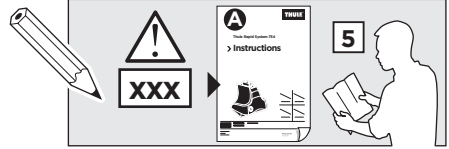

3

	W (mm)	Z (mm)	Y (mm)	W (inch)	Z (inch)	Y (inch)
TOYOTA Echo, 3-dr Hatchback, 99-03, 04-05	230	700	310	9	27 1/2	12 1/4
TOYOTA Vitz, 3-dr Hatchback, 99-03, 04-05	230	700	310	9	27 1/2	12 1/4
TOYOTA Yaris, 3-dr Hatchback, 99-03, 04-05	230	700	310	9	27 1/2	12 1/4

	W (mm)	Z (mm)	W (inch)	Z (inch)
DAIHATSU Sirion, 5-dr Hatchback, 06-	260	700	10 1/4	27 1/2
PERODUA MyVi, 5-dr Hatchback, 06-	260	700	10 1/4	27 1/2
TOYOTA Echo, 5-dr Hatchback, 99-03, 04-05	260	700	10 1/4	27 1/2
TOYOTA Vitz, 5-dr Hatchback, 99-03, 04-05	260	700	10 1/4	27 1/2
TOYOTA Yaris, 5-dr Hatchback, 99-03, 04-05	260	700	10 1/4	27 1/2