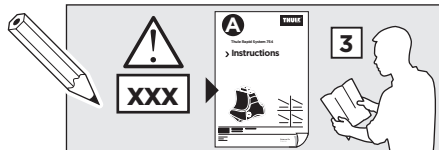

DAIHATSU Sirion, 5-dr Hatchback, 06-

PERODUA MyVi, 5-dr Hatchback, 06-

TOYOTA Echo, 5-dr Hatchback, 99-03, 04-05

TOYOTA Vitz, 5-dr Hatchback, 99-03, 04-05

TOYOTA Yaris, 5-dr Hatchback, 99-03, 04-05