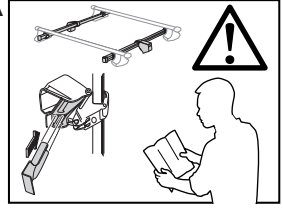

2

SRA

TOYOTA Echo, 3-dr Hatchback, 99-03, 04-05

TOYOTA Vitz, 3-dr Hatchback, 99-03, 04-05

TOYOTA Yaris, 3-dr Hatchback, 99-03, 04-05

DAIHATSU Sirion, 5-dr Hatchback, 06-

PERODUA MyVi, 5-dr Hatchback, 06-

TOYOTA Echo, 5-dr Hatchback, 99-03, 04-05

TOYOTA Vitz, 5-dr Hatchback, 99-03, 04-05

TOYOTA Yaris, 5-dr Hatchback, 99-03, 04-05