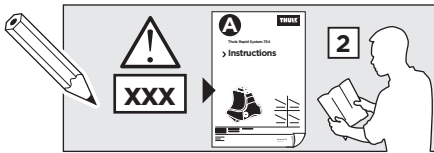

04 x2

06 x2

286 x2

288 x4

x1

x1

1

	X (scale)	X (mm)	X (inch)
DAIHATSU Sirion, 5-dr Hatchback, 06-	39	1041	41
PERODUA MyVi, 5-dr Hatchback, 06-	39	1041	41
TOYOTA Echo, 3-dr Hatchback, 99-03, 04-05	29,5	946	37 1/4
TOYOTA Vitz, 3-dr Hatchback, 99-03, 04-05	29,5	946	37 1/4
TOYOTA Yaris, 3-dr Hatchback, 99-03, 04-05	29,5	946	37 1/4
TOYOTA Echo, 5-dr Hatchback, 99-03, 04-05	28,5	936	36 7/8
TOYOTA Vitz, 5-dr Hatchback, 99-03, 04-05	28,5	936	36 7/8
TOYOTA Yaris, 5-dr Hatchback, 99-03, 04-05	28,5	936	36 7/8

	Y (scale)	Y (mm)	Y (inch)
DAIHATSU Sirion, 5-dr Hatchback, 06-	37,5	1026	40 3/8
PERODUA MyVi, 5-dr Hatchback, 06-	37,5	1026	40 3/8
TOYOTA Echo, 3-dr Hatchback, 99-03, 04-05	29,5	946	37 1/4
TOYOTA Vitz, 3-dr Hatchback, 99-03, 04-05	29,5	946	37 1/4
TOYOTA Yaris, 3-dr Hatchback, 99-03, 04-05	29,5	946	37 1/4
TOYOTA Echo, 5-dr Hatchback, 99-03, 04-05	28,5	936	36 7/8
TOYOTA Vitz, 5-dr Hatchback, 99-03, 04-05	28,5	936	36 7/8
TOYOTA Yaris, 5-dr Hatchback, 99-03, 04-05	28,5	936	36 7/8