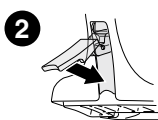

Y
KIA Sephia II, 5-dr Hatchback, 98-01	24,5
KIA Sephia II, 4-dr Sedan, 98-01	25
KIA Sephia, 4-dr Sedan, *98-01	25
KIA Shuma, 5-dr Hatchback, 98-04	24,5
KIA Shuma, 4-dr Sedan, 98-04	25
KIA Spectra, 4-dr Sedan, 01-04 / *00-04	25