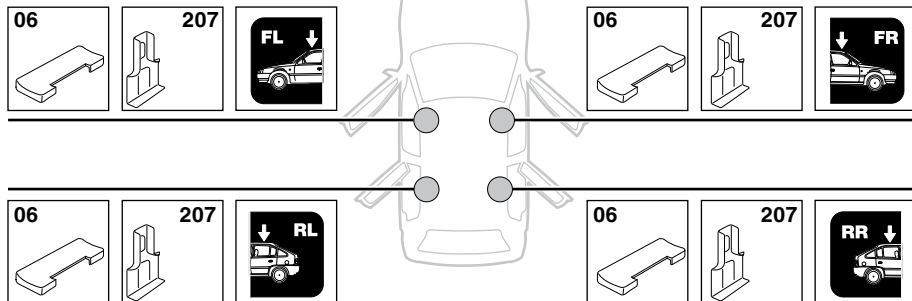

4

KIA Sephia II, 5-dr Hatchback, 98-01

KIA Sephia II, 4-dr Sedan, 98-01

KIA Sephia, 4-dr Sedan, *98-01

KIA Shuma, 5-dr Hatchback, 98-04

KIA Shuma, 4-dr Sedan, 98-04

KIA Spectra, 4-dr Sedan, 01-04 / *00-04