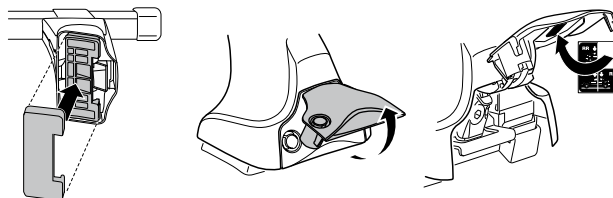

4

KIA Sephia II, 5-dr Hatchback, 98-01

KIA Sephia II, 4-dr Sedan, 98-01

KIA Sephia, 4-dr Sedan, *98-01

KIA Shuma, 5-dr Hatchback, 98-04

KIA Shuma, 4-dr Sedan, 98-04

KIA Spectra, 4-dr Sedan, 01-04 / *00-04