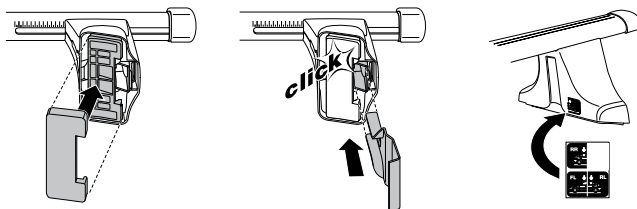

4

KIA Sephia II, 5-dr Hatchback, 98-01

KIA Sephia II, 4-dr Sedan, 98-01

KIA Sephia, 4-dr Sedan, *98-01

KIA Shuma, 5-dr Hatchback, 98-04

KIA Shuma, 4-dr Sedan, 98-04

KIA Spectra, 4-dr Sedan, 01-04 / *00-04