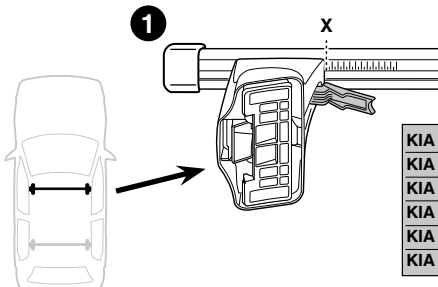

X
KIA Sephia II, 5-dr Hatchback, 98-01	26
KIA Sephia II, 4-dr Sedan, 98-01	26,5
KIA Sephia, 4-dr Sedan, *98-01	26,5
KIA Shuma, 5-dr Hatchback, 98-04	26
KIA Shuma, 4-dr Sedan, 98-04	26,5
KIA Spectra, 4-dr Sedan, 01-04 / *00-04	26,5