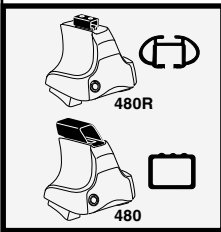

*North America

480R
754

480

750

THULE[®]
SWEDEN

ISO 11154-E

Kit

	X
KIA Sephia II, 5-dr Hatchback, 98-01	26
KIA Sephia II, 4-dr Sedan, 98-01	26,5
KIA Sephia, 4-dr Sedan, *98-01	26,5
KIA Shuma, 5-dr Hatchback, 98-04	26
KIA Shuma, 4-dr Sedan, 98-04	26,5
KIA Spectra, 4-dr Sedan, 01-04 / *00-04	26,5

	X inch	X mm
KIA Sephia II, 5-dr Hatchback, 98-01	35 ⁷ / ₈ "	911 mm
KIA Sephia II, 4-dr Sedan, 98-01	36"	916 mm
KIA Sephia, 4-dr Sedan, *98-01	36"	916 mm
KIA Shuma, 5-dr Hatchback, 98-04	35 ⁷ / ₈ "	911 mm
KIA Shuma, 4-dr Sedan, 98-04	36"	916 mm
KIA Spectra, 4-dr Sedan, 01-04 / *00-04	36"	916 mm