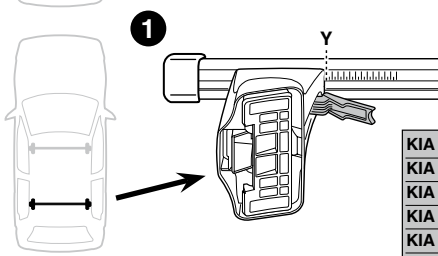

Y
KIA Sephia II, 5-dr Hatchback, 98-01	24,5
KIA Sephia II, 4-dr Sedan, 98-01	25
KIA Sephia, 4-dr Sedan, *98-01	25
KIA Shuma, 5-dr Hatchback, 98-04	24,5
KIA Shuma, 4-dr Sedan, 98-04	25
KIA Spectra, 4-dr Sedan, 01-04 / *00-04	25