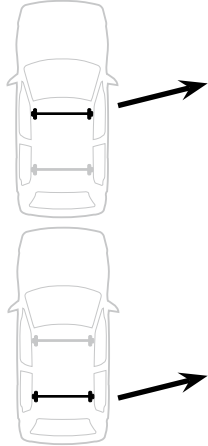

	X inch	X mm
KIA Sephia II, 5-dr Hatchback, 98-01	35 ⁷ / ₈ "	911 mm
KIA Sephia II, 4-dr Sedan, 98-01	36"	916 mm
KIA Sephia, 4-dr Sedan, *98-01	36"	916 mm
KIA Shuma, 5-dr Hatchback, 98-04	35 ⁷ / ₈ "	911 mm
KIA Shuma, 4-dr Sedan, 98-04	36"	916 mm
KIA Spectra, 4-dr Sedan, 01-04 / *00-04	36"	916 mm