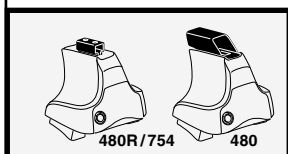

4

KIA Sephia II, 5-dr Hatchback, 98-01

KIA Sephia II, 4-dr Sedan, 98-01

KIA Sephia, 4-dr Sedan, *98-01

KIA Shuma, 5-dr Hatchback, 98-04

KIA Shuma, 4-dr Sedan, 98-04

KIA Spectra, 4-dr Sedan, 01-04 / *00-04