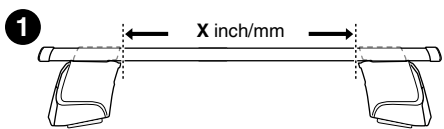

*North America

480R
754

480

750

THULE[®]
SWEDEN

ISO 11154-E

Kit

	X
KIA Sephia II, 5-dr Hatchback, 98-01	26
KIA Sephia II, 4-dr Sedan, 98-01	26,5
KIA Sephia, 4-dr Sedan, *98-01	26,5
KIA Shuma, 5-dr Hatchback, 98-04	26
KIA Shuma, 4-dr Sedan, 98-04	26,5
KIA Spectra, 4-dr Sedan, 01-04 / *00-04	26,5

	Y
KIA Sephia II, 5-dr Hatchback, 98-01	24,5
KIA Sephia II, 4-dr Sedan, 98-01	25
KIA Sephia, 4-dr Sedan, *98-01	25
KIA Shuma, 5-dr Hatchback, 98-04	24,5
KIA Shuma, 4-dr Sedan, 98-04	25
KIA Spectra, 4-dr Sedan, 01-04 / *00-04	25

	X inch	X mm
KIA Sephia II, 5-dr Hatchback, 98-01	35 ⁷ / ₈ "	911 mm
KIA Sephia II, 4-dr Sedan, 98-01	36"	916 mm
KIA Sephia, 4-dr Sedan, *98-01	36"	916 mm
KIA Shuma, 5-dr Hatchback, 98-04	35 ⁷ / ₈ "	911 mm
KIA Shuma, 4-dr Sedan, 98-04	36"	916 mm
KIA Spectra, 4-dr Sedan, 01-04 / *00-04	36"	916 mm

	Y inch	Y mm
KIA Sephia II, 5-dr Hatchback, 98-01	35 ¹ / ₄ "	896 mm
KIA Sephia II, 4-dr Sedan, 98-01	35 ¹ / ₂ "	901 mm
KIA Sephia, 4-dr Sedan, *98-01	35 ¹ / ₂ "	901 mm
KIA Shuma, 5-dr Hatchback, 98-04	35 ¹ / ₄ "	896 mm
KIA Shuma, 4-dr Sedan, 98-04	35 ¹ / ₂ "	901 mm
KIA Spectra, 4-dr Sedan, 01-04 / *00-04	35 ¹ / ₂ "	901 mm