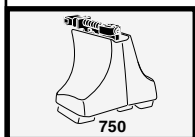

4

KIA Sephia II, 5-dr Hatchback, 98-01

KIA Sephia II, 4-dr Sedan, 98-01

KIA Sephia, 4-dr Sedan, *98-01

KIA Shuma, 5-dr Hatchback, 98-04

KIA Shuma, 4-dr Sedan, 98-04

KIA Spectra, 4-dr Sedan, 01-04 / *00-04