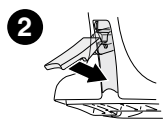

	X inch	X mm
KIA Sephia II, 5-dr Hatchback, 98-01	35 ⁷ / ₈ "	911 mm
KIA Sephia II, 4-dr Sedan, 98-01	36"	916 mm
KIA Sephia, 4-dr Sedan, *98-01	36"	916 mm
KIA Shuma, 5-dr Hatchback, 98-04	35 ⁷ / ₈ "	911 mm
KIA Shuma, 4-dr Sedan, 98-04	36"	916 mm
KIA Spectra, 4-dr Sedan, 01-04 / *00-04	36"	916 mm