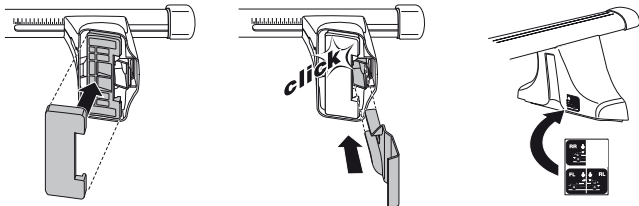

HONDA Civic, 5-dr Hatchback, 01-03, 04-05 (EUR)

HONDA Civic, 5-dr Hatchback, 00-04 (JPN)

HONDA Stream, 5-dr MPV, 00-03, 04-06