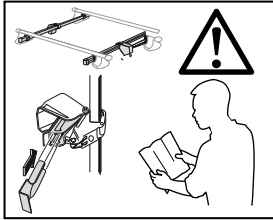

4

HONDA Civic, 3-dr Hatchback, 02-03, 04-05

SRA

HONDA Civic, 5-dr Hatchback, 01-03, 04-05 (EUR)

HONDA Civic, 5-dr Hatchback, 00-04 (JPN)

HONDA Stream, 5-dr MPV, 00-03, 04-06