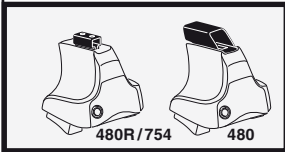

HONDA Civic, 5-dr Hatchback, 01-03, 04-05 (EUR)

HONDA Civic, 5-dr Hatchback, 00-04 (JPN)

HONDA Stream, 5-dr MPV, 00-03, 04-06