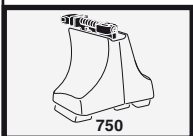

HONDA Civic, 5-dr Hatchback, 01-03, 04-05 (EUR)

HONDA Civic, 5-dr Hatchback, 00-04 (JPN)

HONDA Stream, 5-dr MPV, 00-03, 04-06