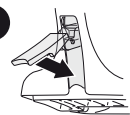

480R

480

1

2

	X inch	X mm
HONDA Civic, 3-dr Hatchback, 02-03, 04-05	36 ⁵ / ₈ "	931 mm
HONDA Civic, 5-dr Hatchback, 01-03, 04-05 (EUR)	38 ¹ / ₄ "	971 mm
HONDA Civic, 5-dr Hatchback, 00-04 (JPN)	38 ¹ / ₄ "	971 mm
HONDA Stream, 5-dr MPV, 00-03, 04-06	38 ¹ / ₄ "	971 mm

1

2

	Y inch	Y mm
HONDA Civic, 3-dr Hatchback, 02-03, 04-05	35 ¹ / ₂ "	901 mm
HONDA Civic, 5-dr Hatchback, 01-03, 04-05 (EUR)	37 "	941 mm
HONDA Civic, 5-dr Hatchback, 00-04 (JPN)	37 "	941 mm
HONDA Stream, 5-dr MPV, 00-03, 04-06	37 ⁵ / ₈ "	956 mm