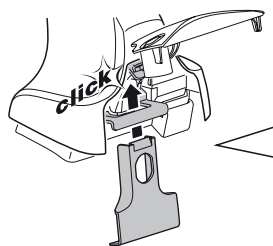

HONDA Civic, 5-dr Hatchback, 01-03, 04-05 (EUR)

HONDA Civic, 5-dr Hatchback, 00-04 (JPN)

HONDA Stream, 5-dr MPV, 00-03, 04-06