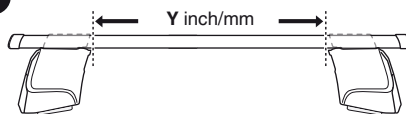

480R

480

1

2

	X inch	X mm
HONDA Civic, 3-dr Hatchback, 02-03, 04-05	36 ⁵ / ₈ "	931 mm
HONDA Civic, 5-dr Hatchback, 01-03, 04-05 (EUR)	38 ¹ / ₄ "	971 mm
HONDA Civic, 5-dr Hatchback, 00-04 (JPN)	38 ¹ / ₄ "	971 mm
HONDA Stream, 5-dr MPV, 00-03, 04-06	38 ¹ / ₄ "	971 mm

1

2

	Y inch	Y mm
HONDA Civic, 3-dr Hatchback, 02-03, 04-05	35 ¹ / ₂ "	901 mm
HONDA Civic, 5-dr Hatchback, 01-03, 04-05 (EUR)	37 "	941 mm
HONDA Civic, 5-dr Hatchback, 00-04 (JPN)	37 "	941 mm
HONDA Stream, 5-dr MPV, 00-03, 04-06	37 ⁵ / ₈ "	956 mm

4**HONDA Civic, 3-dr Hatchback, 02-03, 04-05****SRA****HONDA Civic, 5-dr Hatchback, 01-03, 04-05 (EUR)****HONDA Civic, 5-dr Hatchback, 00-04 (JPN)****HONDA Stream, 5-dr MPV, 00-03, 04-06**

5

	X mm	Y mm	X inch	Y inch
HONDA Civic, 3-dr Hatchback, 02-03, 04-05	240 mm	700 mm	9 1/2"	27 1/2"
HONDA Civic, 5-dr Hatchback, 01-03, 04-05 (EUR)	260 mm	705 mm	10 1/4"	27 3/4"
HONDA Civic, 5-dr Hatchback, 00-04 (JPN)	260 mm	705 mm	10 1/4"	27 3/4"
HONDA Stream, 5-dr MPV, 00-03, 04-06	400 mm	660 mm	15 3/4"	26"