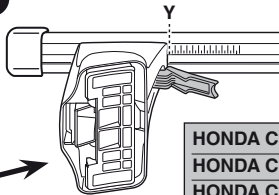

2

	X
HONDA Civic, 3-dr Hatchback, 02-03, 04-05	28
HONDA Civic, 5-dr Hatchback, 01-03, 04-05 (EUR)	32
HONDA Civic, 5-dr Hatchback, 00-04 (JPN)	32
HONDA Stream, 5-dr MPV, 00-03, 04-06	32

1