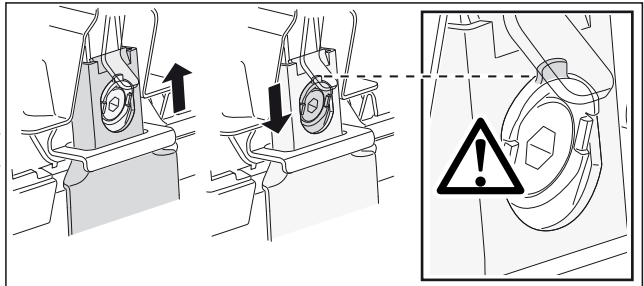

HONDA Civic, 5-dr Hatchback, 01-03, 04-05 (EUR)

HONDA Civic, 5-dr Hatchback, 00-04 (JPN)

HONDA Stream, 5-dr MPV, 00-03, 04-06