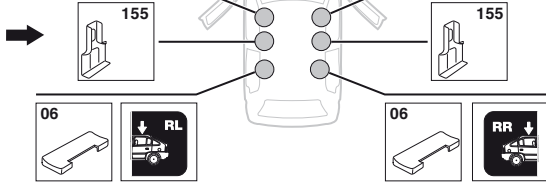

480R

480

1

2

	X inch	X mm
HONDA Civic, 3-dr Hatchback, 02-03, 04-05	36 ⁵ / ₈ "	931 mm
HONDA Civic, 5-dr Hatchback, 01-03, 04-05 (EUR)	38 ¹ / ₄ "	971 mm
HONDA Civic, 5-dr Hatchback, 00-04 (JPN)	38 ¹ / ₄ "	971 mm
HONDA Stream, 5-dr MPV, 00-03, 04-06	38 ¹ / ₄ "	971 mm

1

2

	Y inch	Y mm
HONDA Civic, 3-dr Hatchback, 02-03, 04-05	35 ¹ / ₂ "	901 mm
HONDA Civic, 5-dr Hatchback, 01-03, 04-05 (EUR)	37 "	941 mm
HONDA Civic, 5-dr Hatchback, 00-04 (JPN)	37 "	941 mm
HONDA Stream, 5-dr MPV, 00-03, 04-06	37 ⁵ / ₈ "	956 mm

4**HONDA Civic, 3-dr Hatchback, 02-03, 04-05****SRA****HONDA Civic, 5-dr Hatchback, 01-03, 04-05 (EUR)****HONDA Civic, 5-dr Hatchback, 00-04 (JPN)****HONDA Stream, 5-dr MPV, 00-03, 04-06**

5

	X mm	Y mm	X inch	Y inch
HONDA Civic, 3-dr Hatchback, 02-03, 04-05	240 mm	700 mm	9 1/2"	27 1/2"
HONDA Civic, 5-dr Hatchback, 01-03, 04-05 (EUR)	260 mm	705 mm	10 1/4"	27 3/4"
HONDA Civic, 5-dr Hatchback, 00-04 (JPN)	260 mm	705 mm	10 1/4"	27 3/4"
HONDA Stream, 5-dr MPV, 00-03, 04-06	400 mm	660 mm	15 3/4"	26"