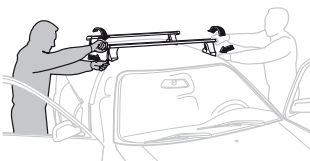

- GB/US Tighten alternately
- D Die Schrauben abwechselnd anziehen
- F Serrer alternativement chaque côté
- NL Afwisselend aan de linker- en de rechterkant aandraaien
- I Alternare il serraggio delle viti
- E Apretar alternativamente
- PT Aperte alternadamente
- S Dra åt växelvis
- FIN Kierrä vuorotellen
- EST Pinguldage vaheldumisi
- LAT Pieļvelciēt pamišus
- LIT Užsukinėkite pakaitomis
- PL Śruby dokręcaj naprzemiennie
- RU Затягивайте попеременно

- CZ Pokręťta bagażnika dokręcaj dokręcaj naprzemiennie.
- SK Dofahujte striedavo
- SLO Privijajte izmenično.
- HR Naizmjenično zategnite
- HU Egy mástól függetlenül szorítandó
- GR Σφιγγεται εναλλάξ
- TR Döñüşümlü sıkın

- 中文 交替拧紧
- 한국어 번갈아 가며 조이십시오.
- 日本語 交互に締め付けてください。
- ไทย ชั้้นในแบบสลับ