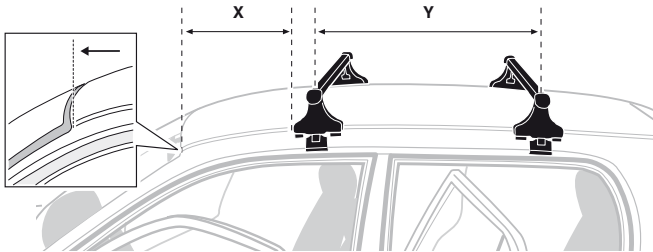

480R

480

1

2

	X inch	X mm
HONDA Civic, 3-dr Hatchback, 02-03, 04-05	36 ⁵ / ₈ "	931 mm
HONDA Civic, 5-dr Hatchback, 01-03, 04-05 (EUR)	38 ¹ / ₄ "	971 mm
HONDA Civic, 5-dr Hatchback, 00-04 (JPN)	38 ¹ / ₄ "	971 mm
HONDA Stream, 5-dr MPV, 00-03, 04-06	38 ¹ / ₄ "	971 mm

1

2

	Y inch	Y mm
HONDA Civic, 3-dr Hatchback, 02-03, 04-05	35 ¹ / ₂ "	901 mm
HONDA Civic, 5-dr Hatchback, 01-03, 04-05 (EUR)	37 "	941 mm
HONDA Civic, 5-dr Hatchback, 00-04 (JPN)	37 "	941 mm
HONDA Stream, 5-dr MPV, 00-03, 04-06	37 ⁵ / ₈ "	956 mm

4**HONDA Civic, 3-dr Hatchback, 02-03, 04-05****SRA****HONDA Civic, 5-dr Hatchback, 01-03, 04-05 (EUR)****HONDA Civic, 5-dr Hatchback, 00-04 (JPN)****HONDA Stream, 5-dr MPV, 00-03, 04-06**

5

	X mm	Y mm	X inch	Y inch
HONDA Civic, 3-dr Hatchback, 02-03, 04-05	240 mm	700 mm	9 1/2"	27 1/2"
HONDA Civic, 5-dr Hatchback, 01-03, 04-05 (EUR)	260 mm	705 mm	10 1/4"	27 3/4"
HONDA Civic, 5-dr Hatchback, 00-04 (JPN)	260 mm	705 mm	10 1/4"	27 3/4"
HONDA Stream, 5-dr MPV, 00-03, 04-06	400 mm	660 mm	15 3/4"	26"