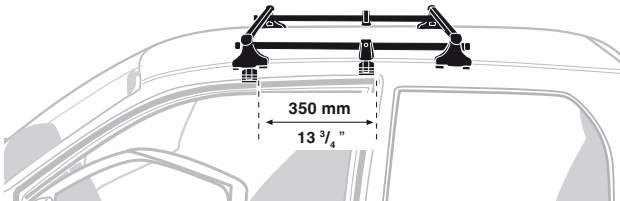

- GB/US Tighten alternately
- D Die Schrauben abwechselnd anziehen
- F Serrer alternativement chaque côté
- NL Afwisselend aan de linker- en de rechterkant aandraaien
- I Alternare il serraggio delle viti
- E Apretar alternativamente
- PT Aperte alternadamente
- S Dra åt växelvis
- FIN Kierrä vuorotellen
- EST Pinguldage vaheldumisi
- LAT Pieļvelciēt pamišus
- LIT Užsukinėkite pakaitomis
- PL Śruby dokręcaj naprzemiennie
- RU Затягивайте попеременно

- CZ Pokręťta bagażnika dokręcaj dokręcaj naprzemiennie.
- SK Dofahujte striedavo
- SLO Privijajte izmenično.
- HR Naizmjenično zategnite
- HU Egy mástól függetlenül szorítandó
- GR Σφιγγεται εναλλάξ
- TR Döñüşümlü sıkın

- 中文 交替拧紧
- 한국어 번갈아 가며 조이십시오.
- 日本語 交互に締め付けてください。
- ไทย ชั้้นในแบบสลับ