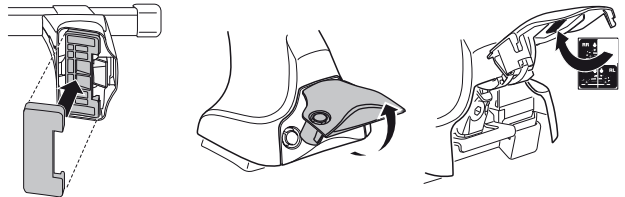

HONDA Civic, 5-dr Hatchback, 01-03, 04-05 (EUR)

HONDA Civic, 5-dr Hatchback, 00-04 (JPN)

HONDA Stream, 5-dr MPV, 00-03, 04-06