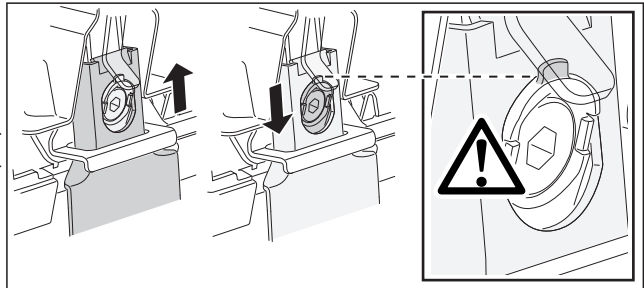

TOYOTA Hilux, 2-dr X-tra Cab, 05-15
TOYOTA Vigo, 2-dr X-tra Cab, 04-15