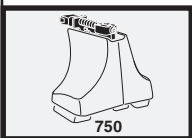

480R

480

**1**

**2**

	X inch	X mm
TOYOTA Hilux, 2-dr Single Cab, 05-15	42 1/2"	1081 mm
TOYOTA Hilux, 2-dr X-tra Cab, 05-15	42 1/2"	1081 mm
TOYOTA Vigo, 2-dr Single Cab, 04-15	42 1/2"	1081 mm
TOYOTA Vigo, 2-dr X-tra Cab, 04-15	42 1/2"	1081 mm

**1**

**2**

	Y inch	Y mm
TOYOTA Hilux, 2-dr Single Cab, 05-15	-	-
TOYOTA Hilux, 2-dr X-tra Cab, 05-15	42 3/8"	1076 mm
TOYOTA Vigo, 2-dr Single Cab, 04-15	-	-
TOYOTA Vigo, 2-dr X-tra Cab, 04-15	42 3/8"	1076 mm

**4**

**TOYOTA Hilux, 2-dr Single Cab, 05-15**  
**TOYOTA Vigo, 2-dr Single Cab, 04-15**

**TOYOTA Hilux, 2-dr X-tra Cab, 05-15**  
**TOYOTA Vigo, 2-dr X-tra Cab, 04-15**

5

	X mm	Y mm	X inch	Y inch
TOYOTA Hilux, 2-dr Single Cab, 05-15	270 mm	–	10 <sup>5</sup> / <sub>8</sub> "	–
TOYOTA Hilux, 2-dr X-tra Cab, 05-15	270 mm	700 mm	10 <sup>5</sup> / <sub>8</sub> "	27 <sup>1</sup> / <sub>2</sub> "
TOYOTA Vigo, 2-dr Single Cab, 04-15	270 mm	–	10 <sup>5</sup> / <sub>8</sub> "	–
TOYOTA Vigo, 2-dr X-tra Cab, 04-15	270 mm	700 mm	10 <sup>5</sup> / <sub>8</sub> "	27 <sup>1</sup> / <sub>2</sub> "

TOYOTA Hilux, 2-dr Single Cab, 05-15  
TOYOTA Vigo, 2-dr Single Cab, 04-15

TOYOTA Hilux, 2-dr X-tra Cab, 05-15  
TOYOTA Vigo, 2-dr X-tra Cab, 04-15

GB/US

Tighten alternately

D Die Schrauben abwechselnd anziehen