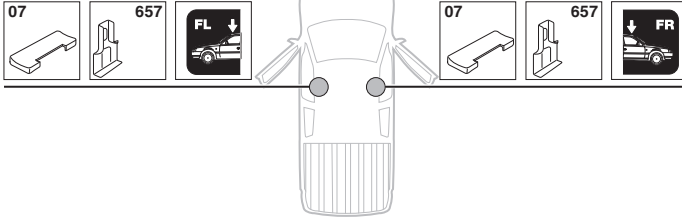

**1**

**2**

	Y inch	Y mm
TOYOTA Hilux, 2-dr Single Cab, 05-15	-	-
TOYOTA Hilux, 2-dr X-tra Cab, 05-15	42 3/8"	1076 mm
TOYOTA Vigo, 2-dr Single Cab, 04-15	-	-
TOYOTA Vigo, 2-dr X-tra Cab, 04-15	42 3/8"	1076 mm

**4**

**TOYOTA Hilux, 2-dr Single Cab, 05-15**  
**TOYOTA Vigo, 2-dr Single Cab, 04-15**

**TOYOTA Hilux, 2-dr X-tra Cab, 05-15**  
**TOYOTA Vigo, 2-dr X-tra Cab, 04-15**

5

	X mm	Y mm	X inch	Y inch
TOYOTA Hilux, 2-dr Single Cab, 05-15	270 mm	–	10 <sup>5</sup> / <sub>8</sub> "	–
TOYOTA Hilux, 2-dr X-tra Cab, 05-15	270 mm	700 mm	10 <sup>5</sup> / <sub>8</sub> "	27 <sup>1</sup> / <sub>2</sub> "
TOYOTA Vigo, 2-dr Single Cab, 04-15	270 mm	–	10 <sup>5</sup> / <sub>8</sub> "	–
TOYOTA Vigo, 2-dr X-tra Cab, 04-15	270 mm	700 mm	10 <sup>5</sup> / <sub>8</sub> "	27 <sup>1</sup> / <sub>2</sub> "