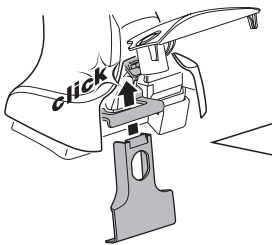

TOYOTA Hilux, 2-dr X-tra Cab, 05-15
TOYOTA Vigo, 2-dr X-tra Cab, 04-15