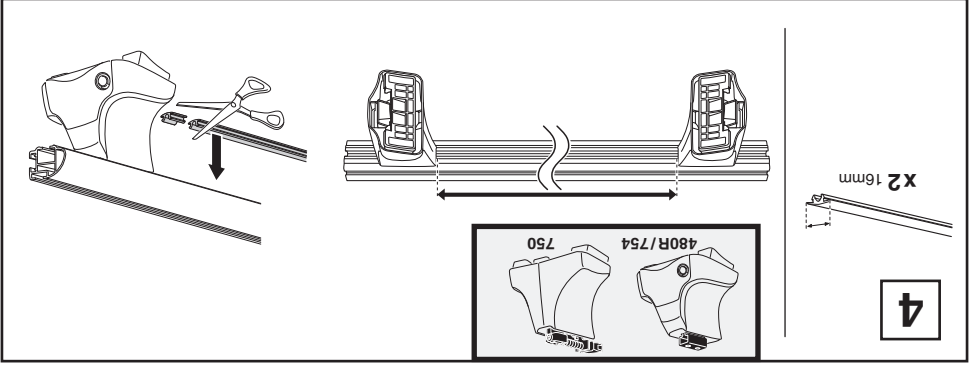

TOYOTA Hilux, 2-dr Single Cab, 05-15
TOYOTA Vigo, 2-dr Single Cab, 04-15