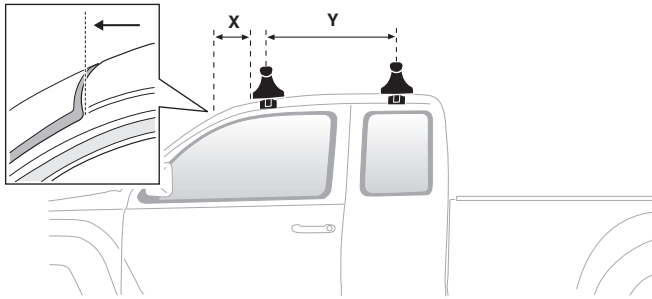

TOYOTA Hilux, 2-dr Single Cab, 05-15
TOYOTA Vigo, 2-dr Single Cab, 04-15

TOYOTA Hilux, 2-dr X-tra Cab, 05-15
TOYOTA Vigo, 2-dr X-tra Cab, 04-15