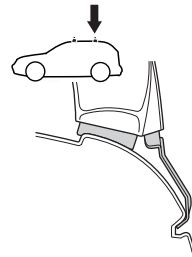

GB/US

Tighten alternately

D Die Schrauben abwechselnd anziehen

F Serrer alternativement chaque côté

NL Afwisselend aan de linker- en de rechterkant aandraaien

I Alternare il serraggio delle viti

E Apretar alternativamente

PT Aperte alternadamente

S Dra åt växelvis

FIN Kierrä vuorotellen

EST Pinguldage vaheldumisi

LAT Pievelciēt pamīšus

LIT Užsukinėkite pakaitomis

PL Śruby dokręcaj naprzemiennie

RU Затягивайте попеременно

CZ

SK

Dotahujte striedavo

SLO

Privijajte izmenično.

HR

Naizmjenično zategnite

HU

Egymástól függetlenül szorítandó

GR

Σφίγγετε εναλλάξ

TR

Dönüşümlü sıkın

中文

交替拧紧

한국어

변갈아 가며 조이십시오.

日本語

交互に締め付けてください。

ไทย

ขันในแบบสลับ