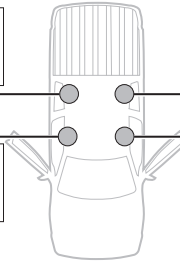

TOYOTA Hilux, 2-dr Single Cab, 05-15

TOYOTA Hilux, 2-dr X-tra Cab, 05-15  
TOYOTA Vigo, 2-dr X-tra Cab, 04-15

TOYOTA Hilux, 2-dr Single Cab, 05-15	270 mm	700 mm	10 5/8"	27 1/2"
TOYOTA Hilux, 2-dr X-tra Cab, 05-15	270 mm	700 mm	10 5/8"	27 1/2"
TOYOTA Vigo, 2-dr Single Cab, 04-15	270 mm	-	10 5/8"	-
TOYOTA Vigo, 2-dr X-tra Cab, 04-15	270 mm	700 mm	10 5/8"	27 1/2"