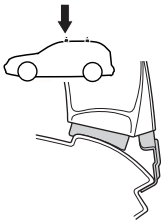

GB/US

Tighten alternately

D Die Schrauben abwechselnd anziehen

F Serrer alternativement chaque côté

NL Afwisselend aan de linker- en de rechterkant aandraaien

I Alternare il serraggio delle viti

E Apretar alternativamente

PT Aperte alternadamente

S Dra åt växelvis

FIN Kierrä vuorotellen

EST Pinguldage vaheldumisi

LAT Pievelciēt pamīšus

LIT Užsukinėkite pakaitomis

PL Śruby dokręcaj naprzemiennie

RU Затягивайте попеременно

CZ

SK

Dotahujte striedavo

SLO

Privijajte izmenično.

HR

Naizmjenično zategnite

HU

Egymástól függetlenül szorítandó

GR

Σφίγγετε εναλλάξ

TR

Dönüşümlü sıkın

中文

交替拧紧

한국어

변갈아 가며 조이십시오.

日本語

交互に締め付けてください。

ไทย

ขันในแบบสลับ