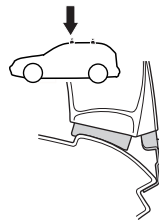

GB/US

Tighten alternately

D Die Schrauben abwechselnd anziehen

F Serrer alternativement chaque côté

NL Afwisselend aan de linker- en de rechterkant aandraaien

I Alternare il serraggio delle viti

E Apretar alternativamente

PT Aperte alternadamente

S Dra åt växelvis

FIN Kierrä vuorotellen

EST Pinguldage vaheldumisi

LAT Pievelciēt pamīšus

LIT Užsukinėkite pakaitomis

PL Śruby dokręcaj naprzemiennie

RU Затягивайте попеременно

CZ

SK

Dotahujte striedavo

SLO

Privijajte izmenično.

HR

Naizmjenično zategnite

HU

Egymástól függetlenül szorítandó

GR

Σφίγγετε εναλλάξ

TR

Dönüşümlü sıkın

中文

交替拧紧

한국어

변갈아 가며 조이십시오.

日本語

交互に締め付けてください。

ไทย

ขันในแบบสลับ