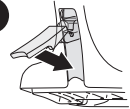

480R

480

**1**

**2**

	X inch	X mm
TOYOTA Hilux, 2-dr Single Cab, 05-15	42 1/2"	1081 mm
TOYOTA Hilux, 2-dr X-tra Cab, 05-15	42 1/2"	1081 mm
TOYOTA Vigo, 2-dr Single Cab, 04-15	42 1/2"	1081 mm
TOYOTA Vigo, 2-dr X-tra Cab, 04-15	42 1/2"	1081 mm

**1**

**2**

	Y inch	Y mm
TOYOTA Hilux, 2-dr Single Cab, 05-15	-	-
TOYOTA Hilux, 2-dr X-tra Cab, 05-15	42 3/8"	1076 mm
TOYOTA Vigo, 2-dr Single Cab, 04-15	-	-
TOYOTA Vigo, 2-dr X-tra Cab, 04-15	42 3/8"	1076 mm