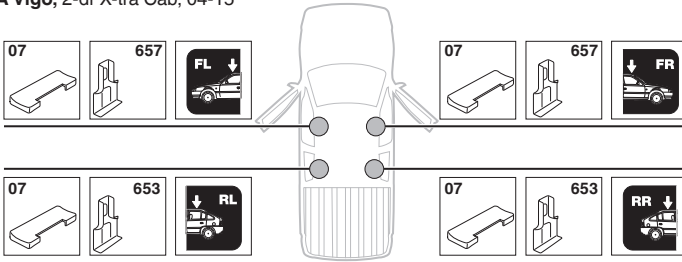

480R

480

**1**

**2**

	X inch	X mm
TOYOTA Hilux, 2-dr Single Cab, 05-15	42 1/2"	1081 mm
TOYOTA Hilux, 2-dr X-tra Cab, 05-15	42 1/2"	1081 mm
TOYOTA Vigo, 2-dr Single Cab, 04-15	42 1/2"	1081 mm
TOYOTA Vigo, 2-dr X-tra Cab, 04-15	42 1/2"	1081 mm

**1**

**2**

	Y inch	Y mm
TOYOTA Hilux, 2-dr Single Cab, 05-15	-	-
TOYOTA Hilux, 2-dr X-tra Cab, 05-15	42 3/8"	1076 mm
TOYOTA Vigo, 2-dr Single Cab, 04-15	-	-
TOYOTA Vigo, 2-dr X-tra Cab, 04-15	42 3/8"	1076 mm

**4**

**TOYOTA Hilux, 2-dr Single Cab, 05-15**  
**TOYOTA Vigo, 2-dr Single Cab, 04-15**

**TOYOTA Hilux, 2-dr X-tra Cab, 05-15**  
**TOYOTA Vigo, 2-dr X-tra Cab, 04-15**

5

	X mm	Y mm	X inch	Y inch
TOYOTA Hilux, 2-dr Single Cab, 05-15	270 mm	–	10 <sup>5</sup> / <sub>8</sub> "	–
TOYOTA Hilux, 2-dr X-tra Cab, 05-15	270 mm	700 mm	10 <sup>5</sup> / <sub>8</sub> "	27 <sup>1</sup> / <sub>2</sub> "
TOYOTA Vigo, 2-dr Single Cab, 04-15	270 mm	–	10 <sup>5</sup> / <sub>8</sub> "	–
TOYOTA Vigo, 2-dr X-tra Cab, 04-15	270 mm	700 mm	10 <sup>5</sup> / <sub>8</sub> "	27 <sup>1</sup> / <sub>2</sub> "