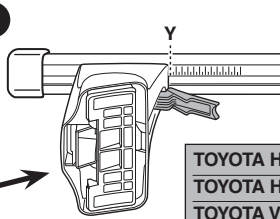

754

750

**1**

**2**

	X
TOYOTA Hilux, 2-dr Single Cab, 05-15	43
TOYOTA Hilux, 2-dr X-tra Cab, 05-15	43
TOYOTA Vigo, 2-dr Single Cab, 04-15	43
TOYOTA Vigo, 2-dr X-tra Cab, 04-15	43

**1**

**2**

	Y
TOYOTA Hilux, 2-dr Single Cab, 05-15	-
TOYOTA Hilux, 2-dr X-tra Cab, 05-15	42,5
TOYOTA Vigo, 2-dr Single Cab, 04-15	-
TOYOTA Vigo, 2-dr X-tra Cab, 04-15	42,5

480R

480

**1**

**2**

	X inch	X mm
TOYOTA Hilux, 2-dr Single Cab, 05-15	42 1/2"	1081 mm
TOYOTA Hilux, 2-dr X-tra Cab, 05-15	42 1/2"	1081 mm
TOYOTA Vigo, 2-dr Single Cab, 04-15	42 1/2"	1081 mm
TOYOTA Vigo, 2-dr X-tra Cab, 04-15	42 1/2"	1081 mm