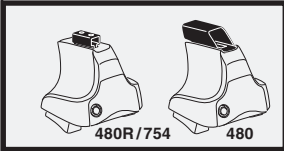

**1**

**2**

	Y inch	Y mm
TOYOTA Hilux, 2-dr Single Cab, 05-15	-	-
TOYOTA Hilux, 2-dr X-tra Cab, 05-15	42 3/8"	1076 mm
TOYOTA Vigo, 2-dr Single Cab, 04-15	-	-
TOYOTA Vigo, 2-dr X-tra Cab, 04-15	42 3/8"	1076 mm

**4**

**TOYOTA Hilux, 2-dr Single Cab, 05-15**  
**TOYOTA Vigo, 2-dr Single Cab, 04-15**

**TOYOTA Hilux, 2-dr X-tra Cab, 05-15**  
**TOYOTA Vigo, 2-dr X-tra Cab, 04-15**

5

	X mm	Y mm	X inch	Y inch
TOYOTA Hilux, 2-dr Single Cab, 05-15	270 mm	–	10 <sup>5</sup> / <sub>8</sub> "	–
TOYOTA Hilux, 2-dr X-tra Cab, 05-15	270 mm	700 mm	10 <sup>5</sup> / <sub>8</sub> "	27 <sup>1</sup> / <sub>2</sub> "
TOYOTA Vigo, 2-dr Single Cab, 04-15	270 mm	–	10 <sup>5</sup> / <sub>8</sub> "	–
TOYOTA Vigo, 2-dr X-tra Cab, 04-15	270 mm	700 mm	10 <sup>5</sup> / <sub>8</sub> "	27 <sup>1</sup> / <sub>2</sub> "