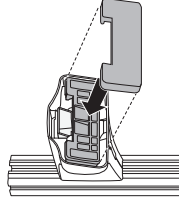

TOYOTA Hilux, 2-dr Single Cab, 05-15

TOYOTA Hilux, 2-dr X-tra Cab, 05-15  
TOYOTA Vigo, 2-dr X-tra Cab, 04-15

TOYOTA Hilux, 2-dr Single Cab, 05-15	270 mm	700 mm	10 5/8"	27 1/2"
TOYOTA Hilux, 2-dr X-tra Cab, 05-15	270 mm	700 mm	10 5/8"	27 1/2"
TOYOTA Vigo, 2-dr Single Cab, 04-15	270 mm	-	10 5/8"	-
TOYOTA Vigo, 2-dr X-tra Cab, 04-15	270 mm	700 mm	10 5/8"	27 1/2"