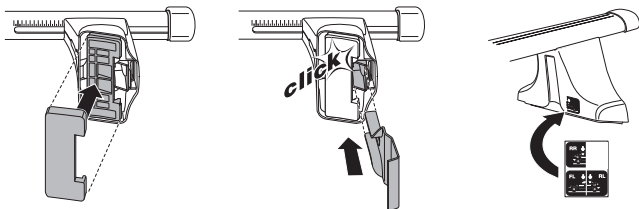

**1**

**2**

	Y inch	Y mm
TOYOTA Hilux, 2-dr Single Cab, 05-15	-	-
TOYOTA Hilux, 2-dr X-tra Cab, 05-15	42 3/8"	1076 mm
TOYOTA Vigo, 2-dr Single Cab, 04-15	-	-
TOYOTA Vigo, 2-dr X-tra Cab, 04-15	42 3/8"	1076 mm

**4**

**TOYOTA Hilux, 2-dr Single Cab, 05-15**  
**TOYOTA Vigo, 2-dr Single Cab, 04-15**

**TOYOTA Hilux, 2-dr X-tra Cab, 05-15**  
**TOYOTA Vigo, 2-dr X-tra Cab, 04-15**

5

	X mm	Y mm	X inch	Y inch
TOYOTA Hilux, 2-dr Single Cab, 05-15	270 mm	–	10 <sup>5</sup> / <sub>8</sub> "	–
TOYOTA Hilux, 2-dr X-tra Cab, 05-15	270 mm	700 mm	10 <sup>5</sup> / <sub>8</sub> "	27 <sup>1</sup> / <sub>2</sub> "
TOYOTA Vigo, 2-dr Single Cab, 04-15	270 mm	–	10 <sup>5</sup> / <sub>8</sub> "	–
TOYOTA Vigo, 2-dr X-tra Cab, 04-15	270 mm	700 mm	10 <sup>5</sup> / <sub>8</sub> "	27 <sup>1</sup> / <sub>2</sub> "