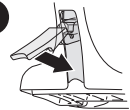

480R

480

**1**

**2**

	X inch	X mm
TOYOTA Hilux, 2-dr Single Cab, 05-15	42 1/2"	1081 mm
TOYOTA Hilux, 2-dr X-tra Cab, 05-15	42 1/2"	1081 mm
TOYOTA Vigo, 2-dr Single Cab, 04-15	42 1/2"	1081 mm
TOYOTA Vigo, 2-dr X-tra Cab, 04-15	42 1/2"	1081 mm

**1**

**2**

	Y inch	Y mm
TOYOTA Hilux, 2-dr Single Cab, 05-15	-	-
TOYOTA Hilux, 2-dr X-tra Cab, 05-15	42 3/8"	1076 mm
TOYOTA Vigo, 2-dr Single Cab, 04-15	-	-
TOYOTA Vigo, 2-dr X-tra Cab, 04-15	42 3/8"	1076 mm