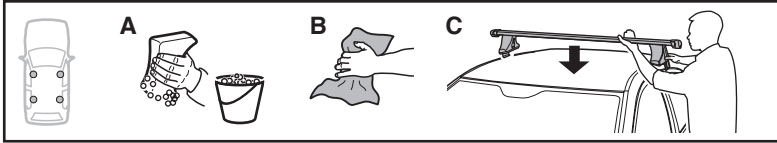

5

	X mm	Y mm	X inch	Y inch
TOYOTA Hilux, 2-dr Single Cab, 05-15	270 mm	–	10 ⁵/₈"	–
TOYOTA Hilux, 2-dr X-tra Cab, 05-15	270 mm	700 mm	10 ⁵/₈"	27 ¹/₂"
TOYOTA Vigo, 2-dr Single Cab, 04-15	270 mm	–	10 ⁵/₈"	–
TOYOTA Vigo, 2-dr X-tra Cab, 04-15	270 mm	700 mm	10 ⁵/₈"	27 ¹/₂"