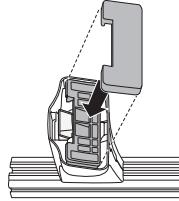

TOYOTA Hilux, 2-dr Single Cab, 05-15

TOYOTA Hilux, 2-dr X-tra Cab, 05-15  
TOYOTA Vigo, 2-dr X-tra Cab, 04-15

TOYOTA Hilux, 2-dr Single Cab, 05-15	270 mm	700 mm	10 5/8"	27 1/2"
TOYOTA Hilux, 2-dr X-tra Cab, 05-15	270 mm	700 mm	10 5/8"	27 1/2"
TOYOTA Vigo, 2-dr Single Cab, 04-15	270 mm	-	10 5/8"	-
TOYOTA Vigo, 2-dr X-tra Cab, 04-15	270 mm	700 mm	10 5/8"	27 1/2"