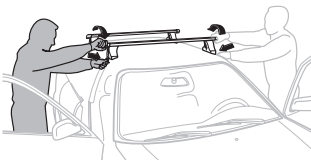

GB/US

Tighten alternately

D Die Schrauben abwechselnd anziehen

F Serrer alternativement chaque côté

NL Afwisselend aan de linker- en de rechterkant aandraaien

I Alternare il serraggio delle viti

E Apretar alternativamente

PT Aperte alternadamente

S Dra åt växelvis

FIN Kierrä vuorotellen

EST Pinguldage vaheldumisi

LAT Pievelciēt pamīšus

LIT Užsukinėkite pakaitomis

PL Śruby dokręcaj naprzemiennie

RU Затягивайте попеременно

CZ

SK

Dotahujte striedavo

SLO

Privijajte izmenično.

HR

Naizmjenično zategnite

HU

Egymástól függetlenül szorítandó

GR

Σφίγγετε εναλλάξ

TR

Dönüşümlü sıkın

中文

交替拧紧

한국어

변갈아 가며 조이십시오.

日本語

交互に締め付けてください。

ไทย

ขันในแบบสลับ