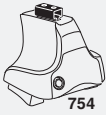

**km/h**  
**Mph**

**THULE**

**Instructions Kit XXXX**

480R/754

480

750

- Bracket (top) x2
- Bracket (bottom) x2
- Bar (top) x2
- Bar (middle) x2
- Bar (bottom) x2
- Cap (top) x4
- Bracket (top) x2
- Bracket (bottom) x2
- Bar (top) x2
- Bar (middle) x2
- Bar (bottom) x2
- Screw (top) x4
- Screw (bottom) x4
- Bracket (top) x2
- Bracket (bottom) x2
- Bar (top) x2
- Bar (middle) x2
- Bar (bottom) x2

**653 x2**

**657 x2**

**07 x4**

**FR** **RR**

**FL** **RL**

**x1**

**Kit**

**3**

754

750

**1**

**2**

	X
TOYOTA Hilux, 2-dr Single Cab, 05-15	43
TOYOTA Hilux, 2-dr X-tra Cab, 05-15	43
TOYOTA Vigo, 2-dr Single Cab, 04-15	43
TOYOTA Vigo, 2-dr X-tra Cab, 04-15	43

**1**

**2**

	Y
TOYOTA Hilux, 2-dr Single Cab, 05-15	-
TOYOTA Hilux, 2-dr X-tra Cab, 05-15	42,5
TOYOTA Vigo, 2-dr Single Cab, 04-15	-
TOYOTA Vigo, 2-dr X-tra Cab, 04-15	42,5