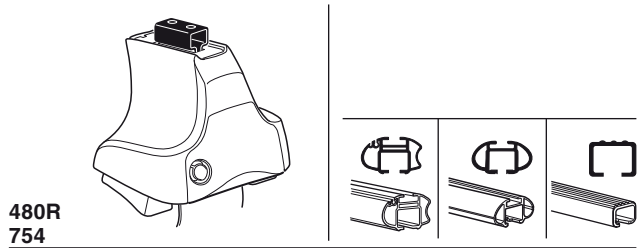

Kit 1498

TOYOTA Aygo, 5-dr Hatchback, 05-