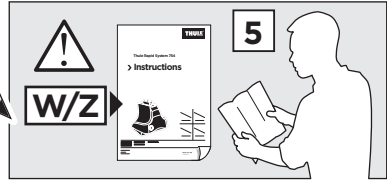

3

	W (mm)	Z (mm)	W (inch)	Z (inch)
SSANGYONG Korando Sports, 4-dr Double Cab, 12-	270	700	10 ⁵/₈	27 ¹/₂
SSANGYONG Korando Sports, 5-dr SUV, 12-	270	700	10 ⁵/₈	27 ¹/₂