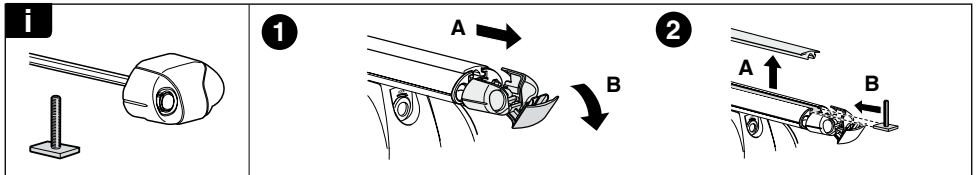

WW ▶ Thule Sweden AB, Box 69, 330 33 Hillerstorp, SWEDEN

NA ▶ Thule Inc., 42 Silvermine Road, Seymour, Connecticut 06483, USA

@ info@thule.com
customer.service@thule.com

www.thule.com