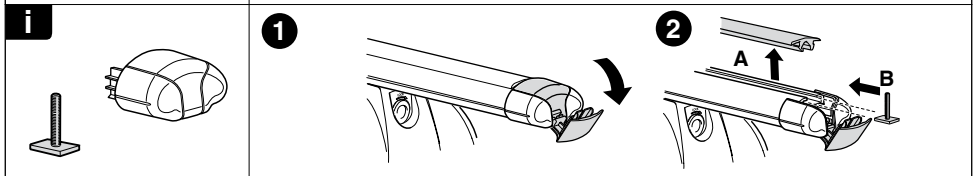

WW ▶ Thule Sweden AB, Box 69, 330 33 Hillerstorp, SWEDEN

NA ▶ Thule Inc., 42 Silvermine Road, Seymour, Connecticut 06483, USA

@ info@thule.com
customer.service@thule.com

www.thule.com