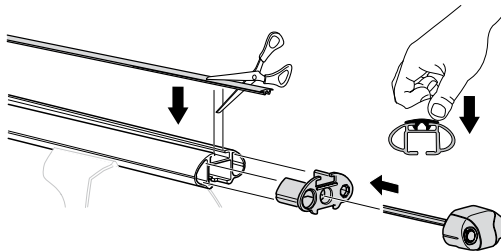

1

753/460R

460