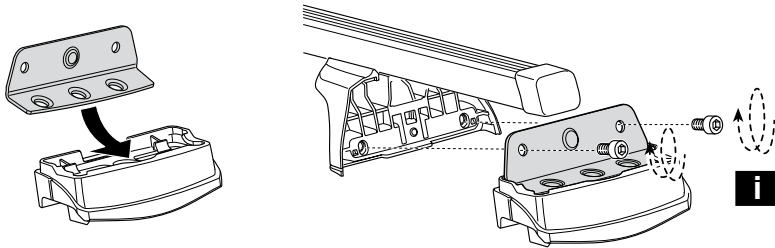

2

i	GB Only a few turns	EST Ainult mõni pööre	HR Samo nekoliko okreta
	D Nur wenige Umdrehungen	LAT Tikai dažī apgriezieni	HU Csak néhány fordítás
	F Quelques tours uniquement	LIT Tik keli pasukimai	GR Μόνο μερικές στροφές
	NL Slechts enkele slagen	PL Wystarczy kilka obrotów	TR Yalnız birkaç kez çevirm
	I Solo qualche giro	RU Достаточно нескольких оборотов	中文 只有几个转向
	E Sólo algunas vueltas	CZ Pouze několik otáček	한국어 두 세번만
	PT Noções básicas	SK Len niekoľko otáčok	日本語 数回転のみ
	S Endast några varv	SLO Le nekaj obratov	ไทย หมุนเพียงไม่กี่รอบ
	FIN Vain muutama kierros