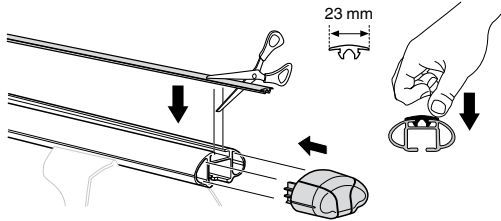

1

753/460R

460