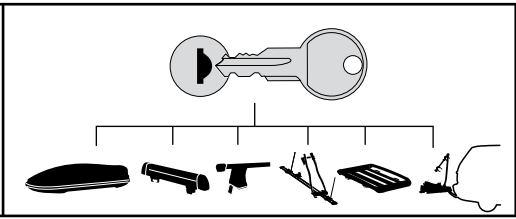

WW ▶ Thule Sweden AB, Box 69, 330 33 Hillerstorp, SWEDEN

NA ▶ Thule Inc., 42 Silvermine Road, Seymour, Connecticut 06483, USA

@ info@thule.com
customer.service@thule.com

www.thule.com