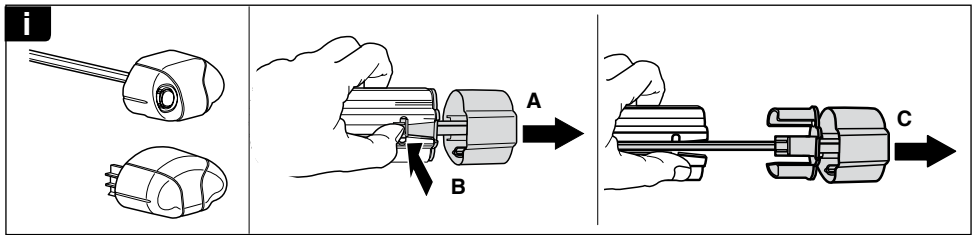

WW ▶ Thule Sweden AB, Box 69, 330 33 Hillerstorp, SWEDEN

NA ▶ Thule Inc., 42 Silvermine Road, Seymour, Connecticut 06483, USA

@ info@thule.com
customer.service@thule.com

www.thule.com