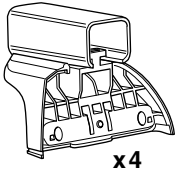

*without sunroof

This Kit is only for vehicles with fixpoint mounting.

**460R
753**

460

Kit

753

460R

460

1

2

01 x 2

02 x 2

16 mm x 8

x 1

i

GB Only a few turns