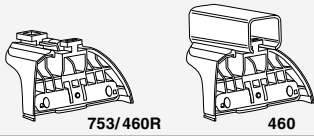

*without sunroof

This Kit is only for vehicles with fixpoint mounting.

**460R
753**

460

Kit

753

460R

460

1

2

01 x 2

02 x 2

16 mm x 8

x 1

i

GB Only a few turns