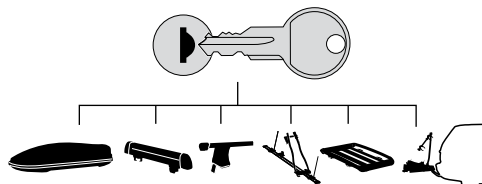

WW ▶ Thule Sweden AB, Box 69, 330 33 Hillerstorp, SWEDEN
NA ▶ Thule Inc., 42 Silvermine Road, Seymour, Connecticut 06483, USA

info@thule.com
customer.service@thule.com

www.thule.com