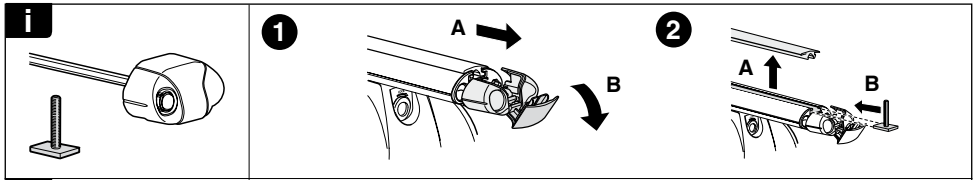

WW ▶ Thule Sweden AB, Box 69, 330 33 Hillerstorp, SWEDEN
NA ▶ Thule Inc., 42 Silvermine Road, Seymour, Connecticut 06483, USA

info@thule.com
customer.service@thule.com

www.thule.com