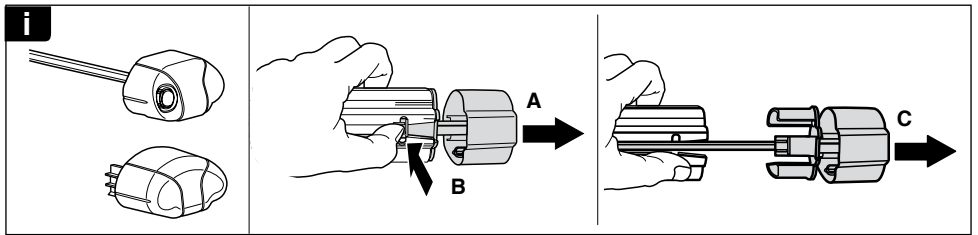

WW ▶ Thule Sweden AB, Box 69, 330 33 Hillerstorp, SWEDEN
NA ▶ Thule Inc., 42 Silvermine Road, Seymour, Connecticut 06483, USA

info@thule.com
customer.service@thule.com

www.thule.com