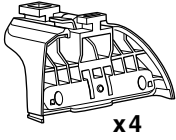

753

x4

x4

x4

x8

x1

x4

x1

460R

x4

x4

x4

x8

x1

x4

460

x4

x4

x4

x8

x1

x4

x2

x1

17 mm

x2

23 mm

x2

23 mm

x2

x2

23 mm

x2

x2

x2

x4

x4

x4