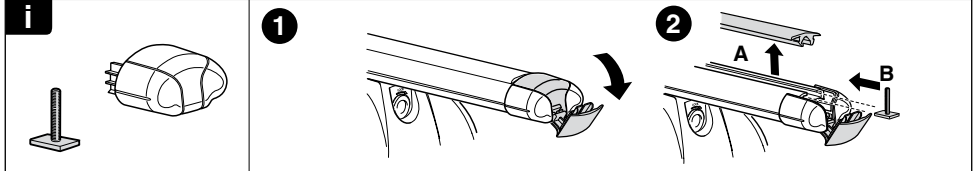

WW ▶ Thule Sweden AB, Box 69, 330 33 Hillerstorp, SWEDEN
NA ▶ Thule Inc., 42 Silvermine Road, Seymour, Connecticut 06483, USA

info@thule.com
customer.service@thule.com

www.thule.com