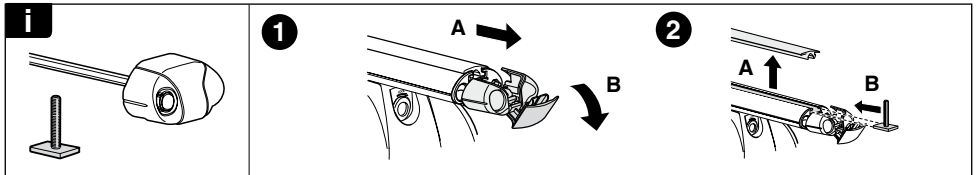

WW ▶ Thule Sweden AB, Box 69, 330 33 Hillerstorp, SWEDEN
NA ▶ Thule Inc., 42 Silvermine Road, Seymour, Connecticut 06483, USA

@ info@thule.com
customer.service@thule.com

www.thule.com