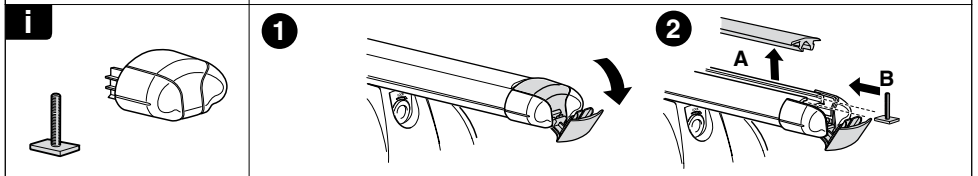

WW ▶ Thule Sweden AB, Box 69, 330 33 Hillerstorp, SWEDEN
NA ▶ Thule Inc., 42 Silvermine Road, Seymour, Connecticut 06483, USA

@ info@thule.com
customer.service@thule.com

www.thule.com