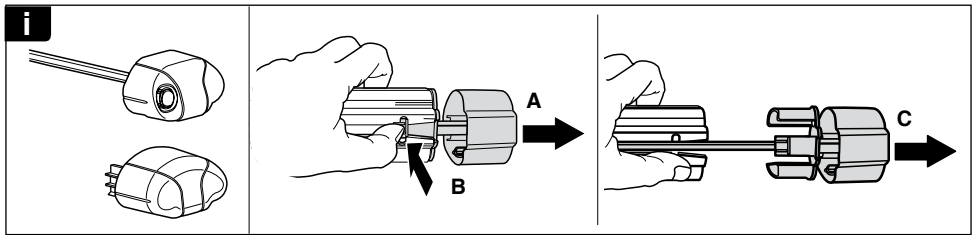

WW ▶ Thule Sweden AB, Box 69, 330 33 Hillerstorp, SWEDEN
NA ▶ Thule Inc., 42 Silvermine Road, Seymour, Connecticut 06483, USA

@ info@thule.com
customer.service@thule.com

www.thule.com