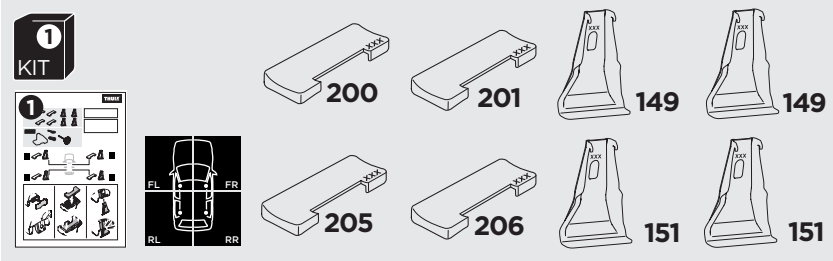

## Kit 5043

HONDA Civic, 5-dr Hatchback, 17- (Without glassroof)

ISO 11154-E

|                                                             |                    |               |                 |                          |                       |
|-------------------------------------------------------------|--------------------|---------------|-----------------|--------------------------|-----------------------|
| THULE WingBar Evo                                           | THULE WingBar Edge | THULE WingBar | THULE SquareBar | <b>Evo X (scale)</b>     | <b>Edge X (scale)</b> |
| <b>HONDA Civic, 5-dr Hatchback, 17- (Without glassroof)</b> |                    |               |                 | <b>40,5</b>              | <b>P</b>              |
| THULE ProBar                                                | THULE SlideBar     |               |                 |                          | <b>X (mm/inch)</b>    |
| <b>HONDA Civic, 5-dr Hatchback, 17- (Without glassroof)</b> |                    |               |                 | <b>1056 mm / 41 5/8"</b> |                       |

|                                                             |                         |                        |
|-------------------------------------------------------------|-------------------------|------------------------|
|                                                             | <b>W (mm/inch)</b>      | <b>Z (mm/inch)</b>     |
| <b>HONDA Civic, 5-dr Hatchback, 17- (Without glassroof)</b> | <b>680 mm / 26 3/4"</b> | <b>200 mm / 7 7/8"</b> |