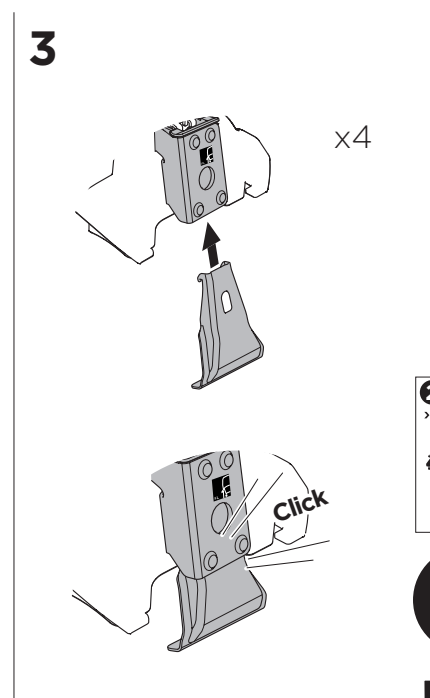

## Kit 5043

HONDA Civic, 5-dr Hatchback, 17- (Without glassroof)

ISO 11154-E

|                                                             |                    |               |                 |                          |                       |
|-------------------------------------------------------------|--------------------|---------------|-----------------|--------------------------|-----------------------|
| THULE WingBar Evo                                           | THULE WingBar Edge | THULE WingBar | THULE SquareBar | <b>Evo X (scale)</b>     | <b>Edge X (scale)</b> |
| <b>HONDA Civic, 5-dr Hatchback, 17- (Without glassroof)</b> |                    |               |                 | <b>40,5</b>              | <b>P</b>              |
| THULE ProBar                                                | THULE SlideBar     |               |                 |                          | <b>X (mm/inch)</b>    |
| <b>HONDA Civic, 5-dr Hatchback, 17- (Without glassroof)</b> |                    |               |                 | <b>1056 mm / 41 5/8"</b> |                       |