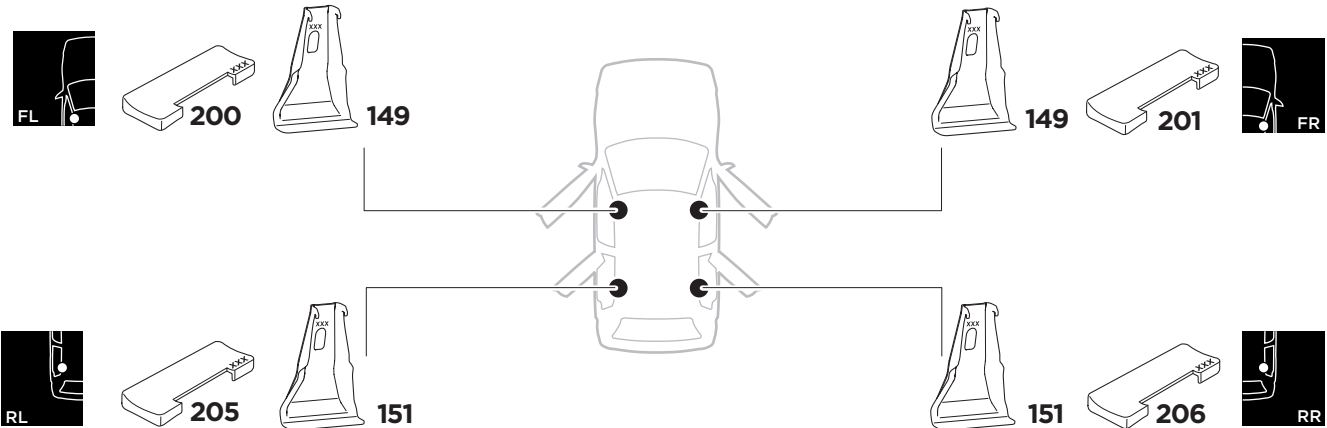

## Kit 5043

HONDA Civic, 5-dr Hatchback, 17- (Without glassroof)

ISO 11154-E

|                                                             |                    |               |                 |                          |                       |
|-------------------------------------------------------------|--------------------|---------------|-----------------|--------------------------|-----------------------|
| THULE WingBar Evo                                           | THULE WingBar Edge | THULE WingBar | THULE SquareBar | <b>Evo X (scale)</b>     | <b>Edge X (scale)</b> |
| <b>HONDA Civic, 5-dr Hatchback, 17- (Without glassroof)</b> |                    |               |                 | <b>40,5</b>              | <b>P</b>              |
| THULE ProBar                                                | THULE SlideBar     |               |                 |                          | <b>X (mm/inch)</b>    |
| <b>HONDA Civic, 5-dr Hatchback, 17- (Without glassroof)</b> |                    |               |                 | <b>1056 mm / 41 5/8"</b> |                       |

|                                                             |                         |                        |
|-------------------------------------------------------------|-------------------------|------------------------|
|                                                             | <b>W (mm/inch)</b>      | <b>Z (mm/inch)</b>     |
| <b>HONDA Civic, 5-dr Hatchback, 17- (Without glassroof)</b> | <b>680 mm / 26 3/4"</b> | <b>200 mm / 7 7/8"</b> |