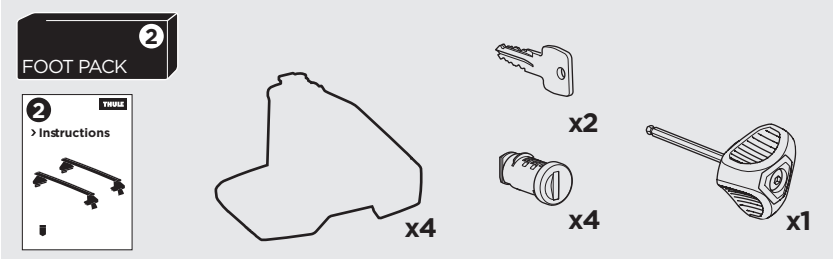

## Kit 5043

HONDA Civic, 5-dr Hatchback, 17- (Without glassroof)

ISO 11154-E

|                                                             |                    |               |                 |                          |                       |
|-------------------------------------------------------------|--------------------|---------------|-----------------|--------------------------|-----------------------|
| THULE WingBar Evo                                           | THULE WingBar Edge | THULE WingBar | THULE SquareBar | <b>Evo X (scale)</b>     | <b>Edge X (scale)</b> |
| <b>HONDA Civic, 5-dr Hatchback, 17- (Without glassroof)</b> |                    |               |                 | <b>40,5</b>              | <b>P</b>              |
| THULE ProBar                                                | THULE SlideBar     |               |                 |                          | <b>X (mm/inch)</b>    |
| <b>HONDA Civic, 5-dr Hatchback, 17- (Without glassroof)</b> |                    |               |                 | <b>1056 mm / 41 5/8"</b> |                       |