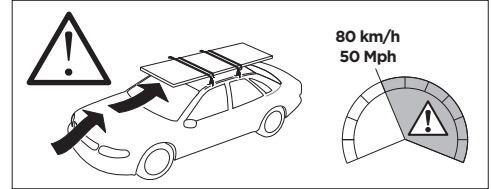

## Kit 5043

HONDA Civic, 5-dr Hatchback, 17- (Without glassroof)

ISO 11154-E

|                                                             |                    |               |                 |                          |                       |
|-------------------------------------------------------------|--------------------|---------------|-----------------|--------------------------|-----------------------|
| THULE WingBar Evo                                           | THULE WingBar Edge | THULE WingBar | THULE SquareBar | <b>Evo X (scale)</b>     | <b>Edge X (scale)</b> |
| <b>HONDA Civic, 5-dr Hatchback, 17- (Without glassroof)</b> |                    |               |                 | <b>40,5</b>              | <b>P</b>              |
| THULE ProBar                                                | THULE SlideBar     |               |                 |                          | <b>X (mm/inch)</b>    |
| <b>HONDA Civic, 5-dr Hatchback, 17- (Without glassroof)</b> |                    |               |                 | <b>1056 mm / 41 5/8"</b> |                       |