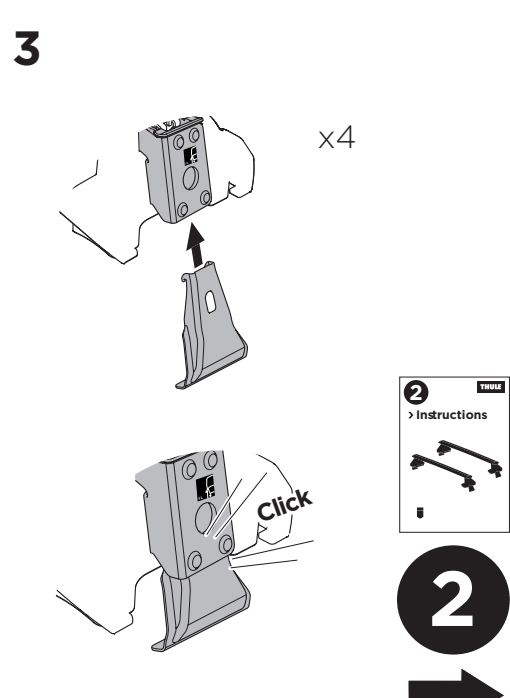

1

Kit 5066 HONDA Civic, 4-dr Sedan, 16-

ISO 11154-E

THULE WingBar Evo	THULE WingBar Edge	THULE WingBar	THULE SquareBar	Evo X (scale)	Edge X (scale)
HONDA Civic, 4-dr Sedan, 16-				38,5	B
THULE ProBar	THULE SlideBar				X (mm/inch)
HONDA Civic, 4-dr Sedan, 16-				1036 mm / 40 3/4"	

THULE WingBar Evo	THULE WingBar Edge	THULE WingBar	THULE SquareBar	Evo Y (scale)	Edge Y (scale)
HONDA Civic, 4-dr Sedan, 16-				35	I
THULE ProBar	THULE SlideBar				Y (mm/inch)
HONDA Civic, 4-dr Sedan, 16-				1001 mm / 39 3/8"	

	W (mm/inch)	Z (mm/inch)
HONDA Civic, 4-dr Sedan, 16-	750 mm / 29 1/2"	230 mm / 9"