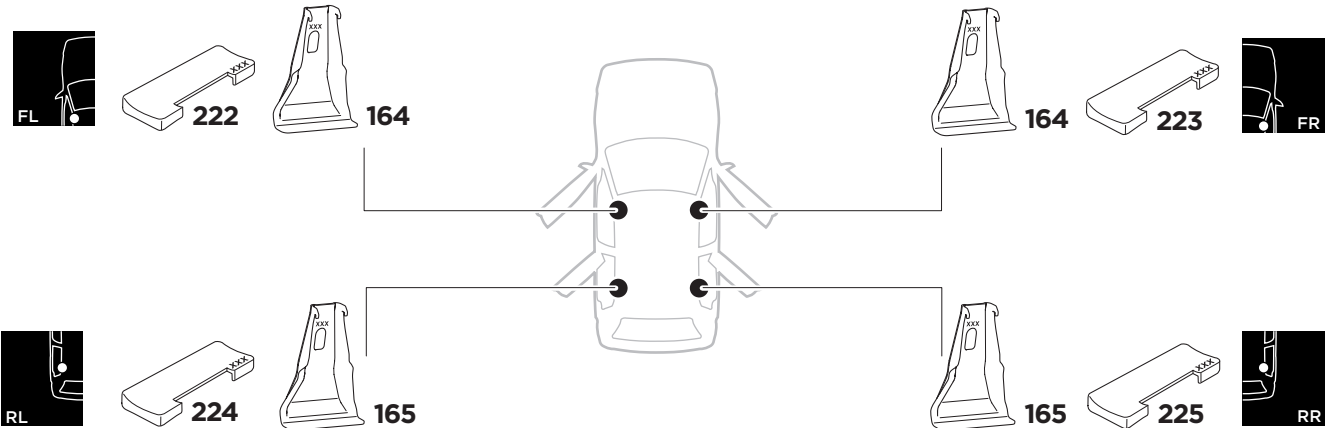

1

Kit 5066 HONDA Civic, 4-dr Sedan, 16-

ISO 11154-E

THULE WingBar Evo	THULE WingBar Edge	THULE WingBar	THULE SquareBar	Evo X (scale)	Edge X (scale)
HONDA Civic, 4-dr Sedan, 16-				38,5	B
THULE ProBar	THULE SlideBar				X (mm/inch)
HONDA Civic, 4-dr Sedan, 16-				1036 mm / 40 3/4"	

THULE WingBar Evo	THULE WingBar Edge	THULE WingBar	THULE SquareBar	Evo Y (scale)	Edge Y (scale)
HONDA Civic, 4-dr Sedan, 16-				35	I
THULE ProBar	THULE SlideBar				Y (mm/inch)
HONDA Civic, 4-dr Sedan, 16-				1001 mm / 39 3/8"	

	W (mm/inch)	Z (mm/inch)
HONDA Civic, 4-dr Sedan, 16-	750 mm / 29 1/2"	230 mm / 9"