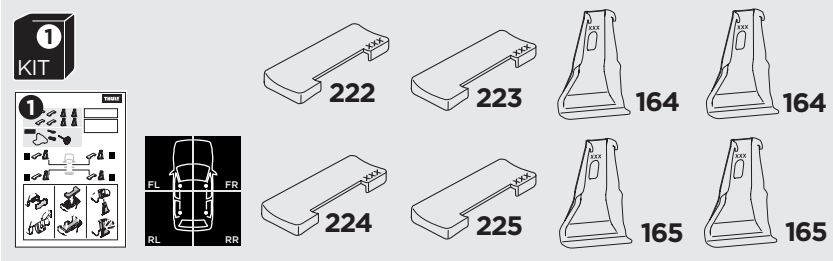

1

Kit 5066 HONDA Civic, 4-dr Sedan, 16-

ISO 11154-E

THULE WingBar Evo	THULE WingBar Edge	THULE WingBar	THULE SquareBar	Evo X (scale)	Edge X (scale)
HONDA Civic, 4-dr Sedan, 16-				38,5	B
THULE ProBar	THULE SlideBar				X (mm/inch)
HONDA Civic, 4-dr Sedan, 16-				1036 mm / 40 3/4"	

THULE WingBar Evo	THULE WingBar Edge	THULE WingBar	THULE SquareBar	Evo Y (scale)	Edge Y (scale)
HONDA Civic, 4-dr Sedan, 16-				35	I
THULE ProBar	THULE SlideBar				Y (mm/inch)
HONDA Civic, 4-dr Sedan, 16-				1001 mm / 39 3/8"	

	W (mm/inch)	Z (mm/inch)
HONDA Civic, 4-dr Sedan, 16-	750 mm / 29 1/2"	230 mm / 9"