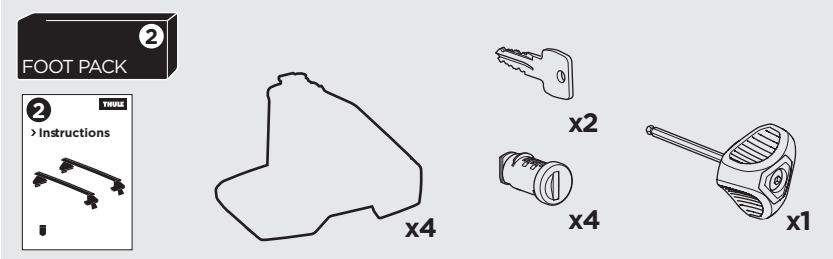

1

Kit 5066 HONDA Civic, 4-dr Sedan, 16-

ISO 11154-E

THULE WingBar Evo	THULE WingBar Edge	THULE WingBar	THULE SquareBar	Evo X (scale)	Edge X (scale)
HONDA Civic, 4-dr Sedan, 16-				38,5	B
THULE ProBar	THULE SlideBar				X (mm/inch)
HONDA Civic, 4-dr Sedan, 16-				1036 mm / 40 3/4"	

THULE WingBar Evo	THULE WingBar Edge	THULE WingBar	THULE SquareBar	Evo Y (scale)	Edge Y (scale)
HONDA Civic, 4-dr Sedan, 16-				35	I
THULE ProBar	THULE SlideBar				Y (mm/inch)
HONDA Civic, 4-dr Sedan, 16-				1001 mm / 39 3/8"	

	W (mm/inch)	Z (mm/inch)
HONDA Civic, 4-dr Sedan, 16-	750 mm / 29 1/2"	230 mm / 9"