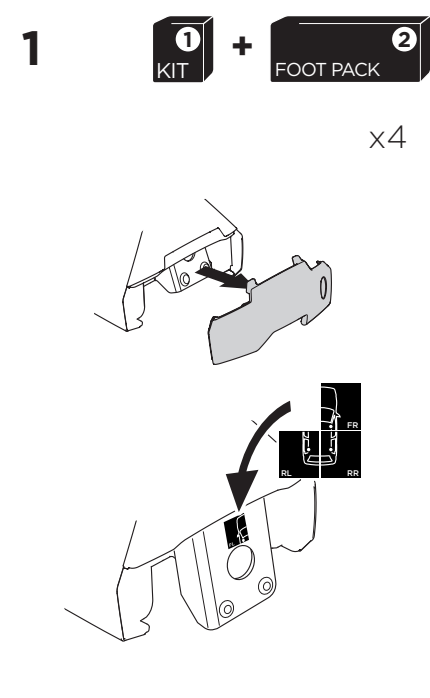

1

Kit 5066 HONDA Civic, 4-dr Sedan, 16-

ISO 11154-E

THULE WingBar Evo	THULE WingBar Edge	THULE WingBar	THULE SquareBar	Evo X (scale)	Edge X (scale)
HONDA Civic, 4-dr Sedan, 16-				38,5	B
THULE ProBar	THULE SlideBar				X (mm/inch)
HONDA Civic, 4-dr Sedan, 16-				1036 mm / 40 3/4"	

THULE WingBar Evo	THULE WingBar Edge	THULE WingBar	THULE SquareBar	Evo Y (scale)	Edge Y (scale)
HONDA Civic, 4-dr Sedan, 16-				35	I
THULE ProBar	THULE SlideBar				Y (mm/inch)
HONDA Civic, 4-dr Sedan, 16-				1001 mm / 39 3/8"	

	W (mm/inch)	Z (mm/inch)
HONDA Civic, 4-dr Sedan, 16-	750 mm / 29 1/2"	230 mm / 9"