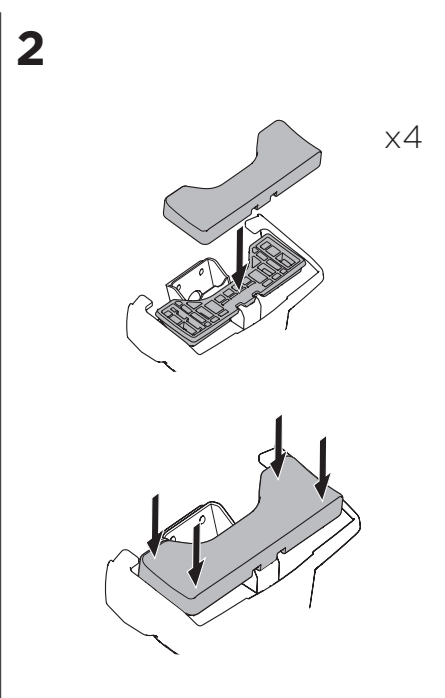

1

Kit 5066 HONDA Civic, 4-dr Sedan, 16-

ISO 11154-E

THULE WingBar Evo	THULE WingBar Edge	THULE WingBar	THULE SquareBar	Evo X (scale)	Edge X (scale)
HONDA Civic, 4-dr Sedan, 16-				38,5	B
THULE ProBar	THULE SlideBar				X (mm/inch)
HONDA Civic, 4-dr Sedan, 16-				1036 mm / 40 3/4"	

THULE WingBar Evo	THULE WingBar Edge	THULE WingBar	THULE SquareBar	Evo Y (scale)	Edge Y (scale)
HONDA Civic, 4-dr Sedan, 16-				35	I
THULE ProBar	THULE SlideBar				Y (mm/inch)
HONDA Civic, 4-dr Sedan, 16-				1001 mm / 39 3/8"	

	W (mm/inch)	Z (mm/inch)
HONDA Civic, 4-dr Sedan, 16-	750 mm / 29 1/2"	230 mm / 9"