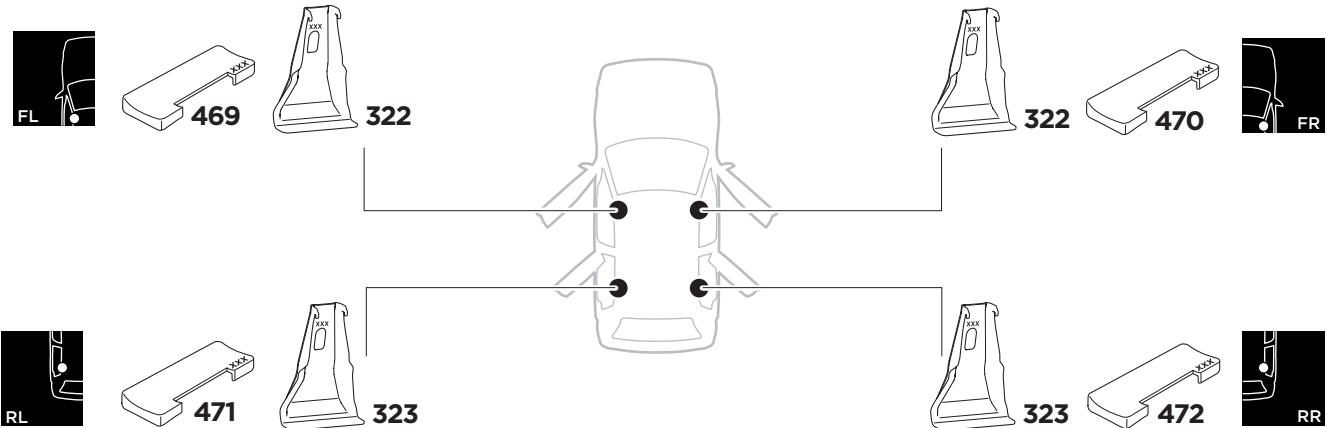

1

Kit 5152

HONDA Fit, 5-dr Hatchback, 14- / *15-
HONDA Jazz, 5-dr Hatchback, 14-

*North America

ISO 11154-E

 THULE WingBar Evo  THULE WingBar Edge  THULE WingBar  THULE SquareBar	Evo X (scale)	Edge X (scale)
HONDA Fit, 5-dr Hatchback, 14- / *15-	34	K
HONDA Jazz, 5-dr Hatchback, 14-	34	K

 THULE ProBar  THULE SlideBar	X (mm/inch)
HONDA Fit, 5-dr Hatchback, 14- / *15-	991 mm / 39"
HONDA Jazz, 5-dr Hatchback, 14-	991 mm / 39"

 THULE WingBar Evo  THULE WingBar Edge  THULE WingBar  THULE SquareBar	Evo Y (scale)	Edge Y (scale)
HONDA Fit, 5-dr Hatchback, 14- / *15-	24,5	L
HONDA Jazz, 5-dr Hatchback, 14-	24,5	L

 THULE ProBar  THULE SlideBar	Y (mm/inch)
HONDA Fit, 5-dr Hatchback, 14- / *15-	896 mm / 35 1/4"
HONDA Jazz, 5-dr Hatchback, 14-	896 mm / 35 1/4"

	W (mm/inch)	Z (mm/inch)
HONDA Fit, 5-dr Hatchback, 14- / *15-	700 mm / 27 1/2"	310 mm / 12 1/4"
HONDA Jazz, 5-dr Hatchback, 14-	700 mm / 27 1/2"	310 mm / 12 1/4"