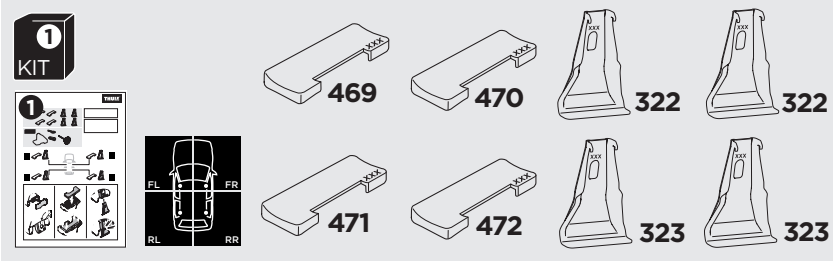

1

Kit 5152

HONDA Fit, 5-dr Hatchback, 14- / *15-
HONDA Jazz, 5-dr Hatchback, 14-

*North America

ISO 11154-E

 THULE WingBar Evo  THULE WingBar Edge  THULE WingBar  THULE SquareBar	Evo X (scale)	Edge X (scale)
HONDA Fit, 5-dr Hatchback, 14- / *15-	34	K
HONDA Jazz, 5-dr Hatchback, 14-	34	K

 THULE ProBar  THULE SlideBar	X (mm/inch)
HONDA Fit, 5-dr Hatchback, 14- / *15-	991 mm / 39"
HONDA Jazz, 5-dr Hatchback, 14-	991 mm / 39"

 THULE WingBar Evo  THULE WingBar Edge  THULE WingBar  THULE SquareBar	Evo Y (scale)	Edge Y (scale)
HONDA Fit, 5-dr Hatchback, 14- / *15-	24,5	L
HONDA Jazz, 5-dr Hatchback, 14-	24,5	L

 THULE ProBar  THULE SlideBar	Y (mm/inch)
HONDA Fit, 5-dr Hatchback, 14- / *15-	896 mm / 35 1/4"
HONDA Jazz, 5-dr Hatchback, 14-	896 mm / 35 1/4"

	W (mm/inch)	Z (mm/inch)
HONDA Fit, 5-dr Hatchback, 14- / *15-	700 mm / 27 1/2"	310 mm / 12 1/4"
HONDA Jazz, 5-dr Hatchback, 14-	700 mm / 27 1/2"	310 mm / 12 1/4"