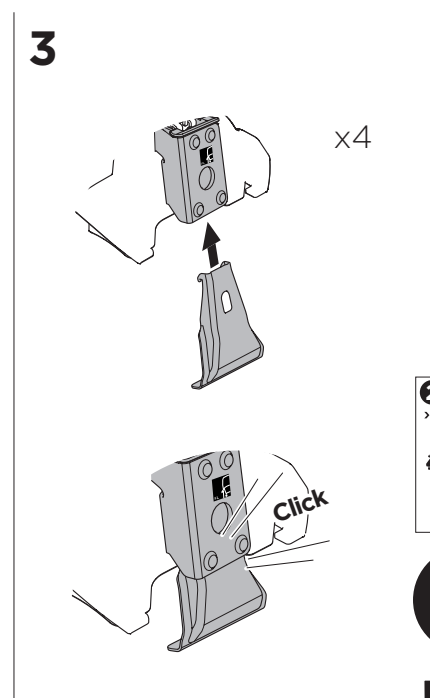

1

Kit 5152

HONDA Fit, 5-dr Hatchback, 14- / *15-
HONDA Jazz, 5-dr Hatchback, 14-

*North America

ISO 11154-E

 THULE WingBar Evo  THULE WingBar Edge  THULE WingBar  THULE SquareBar	Evo X (scale)	Edge X (scale)
HONDA Fit, 5-dr Hatchback, 14- / *15-	34	K
HONDA Jazz, 5-dr Hatchback, 14-	34	K

 THULE ProBar  THULE SlideBar	X (mm/inch)
HONDA Fit, 5-dr Hatchback, 14- / *15-	991 mm / 39"
HONDA Jazz, 5-dr Hatchback, 14-	991 mm / 39"

 THULE WingBar Evo  THULE WingBar Edge  THULE WingBar  THULE SquareBar	Evo Y (scale)	Edge Y (scale)
HONDA Fit, 5-dr Hatchback, 14- / *15-	24,5	L
HONDA Jazz, 5-dr Hatchback, 14-	24,5	L

 THULE ProBar  THULE SlideBar	Y (mm/inch)
HONDA Fit, 5-dr Hatchback, 14- / *15-	896 mm / 35 1/4"
HONDA Jazz, 5-dr Hatchback, 14-	896 mm / 35 1/4"

	W (mm/inch)	Z (mm/inch)
HONDA Fit, 5-dr Hatchback, 14- / *15-	700 mm / 27 1/2"	310 mm / 12 1/4"
HONDA Jazz, 5-dr Hatchback, 14-	700 mm / 27 1/2"	310 mm / 12 1/4"