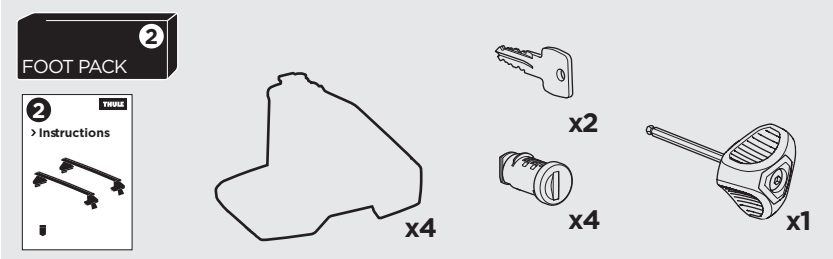

1

Kit 5152

HONDA Fit, 5-dr Hatchback, 14- / *15-
HONDA Jazz, 5-dr Hatchback, 14-

*North America

ISO 11154-E

 THULE WingBar Evo  THULE WingBar Edge  THULE WingBar  THULE SquareBar	Evo X (scale)	Edge X (scale)
HONDA Fit, 5-dr Hatchback, 14- / *15-	34	K
HONDA Jazz, 5-dr Hatchback, 14-	34	K

 THULE ProBar  THULE SlideBar	X (mm/inch)
HONDA Fit, 5-dr Hatchback, 14- / *15-	991 mm / 39"
HONDA Jazz, 5-dr Hatchback, 14-	991 mm / 39"

 THULE WingBar Evo  THULE WingBar Edge  THULE WingBar  THULE SquareBar	Evo Y (scale)	Edge Y (scale)
HONDA Fit, 5-dr Hatchback, 14- / *15-	24,5	L
HONDA Jazz, 5-dr Hatchback, 14-	24,5	L

 THULE ProBar  THULE SlideBar	Y (mm/inch)
HONDA Fit, 5-dr Hatchback, 14- / *15-	896 mm / 35 1/4"
HONDA Jazz, 5-dr Hatchback, 14-	896 mm / 35 1/4"

	W (mm/inch)	Z (mm/inch)
HONDA Fit, 5-dr Hatchback, 14- / *15-	700 mm / 27 1/2"	310 mm / 12 1/4"
HONDA Jazz, 5-dr Hatchback, 14-	700 mm / 27 1/2"	310 mm / 12 1/4"