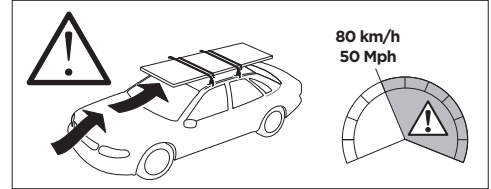

1

Kit 5152

HONDA Fit, 5-dr Hatchback, 14- / *15-
HONDA Jazz, 5-dr Hatchback, 14-

*North America

ISO 11154-E

 THULE WingBar Evo  THULE WingBar Edge  THULE WingBar  THULE SquareBar	Evo X (scale)	Edge X (scale)
HONDA Fit, 5-dr Hatchback, 14- / *15-	34	K
HONDA Jazz, 5-dr Hatchback, 14-	34	K