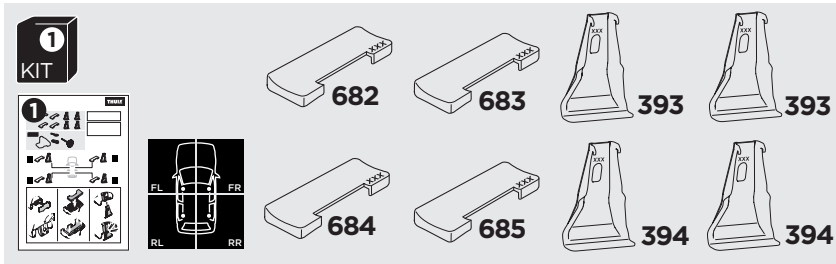

1

Kit 5205

AUDI A1, 5-dr Hatchback, 19-

ISO 11154-E

1 **1 KIT** + **2 FOOT PACK**

2

3

THULE WingBar Evo	THULE WingBar Edge	THULE WingBar	THULE SquareBar	Evo X (scale)	Edge X (scale)
AUDI A1, 5-dr Hatchback, 19-				35,5	H

THULE ProBar	THULE SlideBar	X (mm/inch)		
AUDI A1, 5-dr Hatchback, 19-		1006 mm / 39 5/8"		

THULE WingBar Evo	THULE WingBar Edge	THULE WingBar	THULE SquareBar	Evo Y (scale)	Edge Y (scale)
AUDI A1, 5-dr Hatchback, 19-				30	A

THULE ProBar	THULE SlideBar	Y (mm/inch)		
AUDI A1, 5-dr Hatchback, 19-		951 mm / 37 1/2"		

	W (mm/inch)	Z (mm/inch)
AUDI A1, 5-dr Hatchback, 19-	710 mm / 28"	222 mm / 8 3/4"