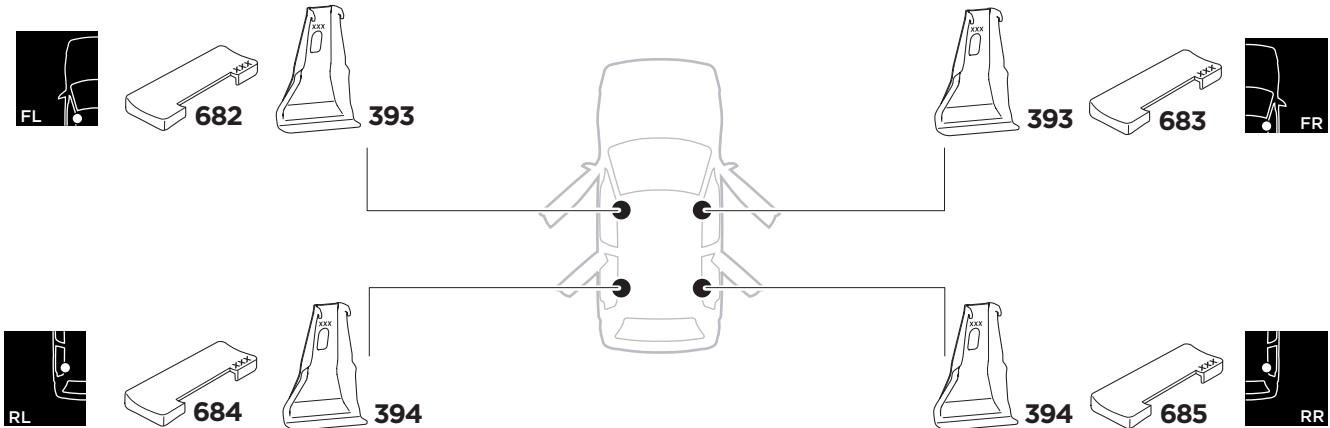

1

Kit 5205

AUDI A1, 5-dr Hatchback, 19-

ISO 11154-E

1 **1 KIT** + **2 FOOT PACK**

2

3

THULE WingBar Evo	THULE WingBar Edge	THULE WingBar	THULE SquareBar	Evo X (scale)	Edge X (scale)
AUDI A1, 5-dr Hatchback, 19-				35,5	H

THULE ProBar	THULE SlideBar	X (mm/inch)		
AUDI A1, 5-dr Hatchback, 19-		1006 mm / 39 5/8"		

THULE WingBar Evo	THULE WingBar Edge	THULE WingBar	THULE SquareBar	Evo Y (scale)	Edge Y (scale)
AUDI A1, 5-dr Hatchback, 19-				30	A

THULE ProBar	THULE SlideBar	Y (mm/inch)		
AUDI A1, 5-dr Hatchback, 19-		951 mm / 37 1/2"		

	W (mm/inch)	Z (mm/inch)
AUDI A1, 5-dr Hatchback, 19-	710 mm / 28"	222 mm / 8 3/4"