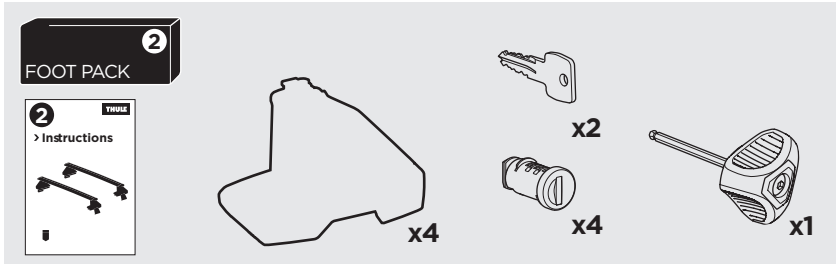

1

Kit 5205

AUDI A1, 5-dr Hatchback, 19-

ISO 11154-E

1 **1 KIT** + **2 FOOT PACK**

2

3

THULE WingBar Evo	THULE WingBar Edge	THULE WingBar	THULE SquareBar	Evo X (scale)	Edge X (scale)
AUDI A1, 5-dr Hatchback, 19-				35,5	H

THULE ProBar	THULE SlideBar	X (mm/inch)		
AUDI A1, 5-dr Hatchback, 19-		1006 mm / 39 5/8"		

THULE WingBar Evo	THULE WingBar Edge	THULE WingBar	THULE SquareBar	Evo Y (scale)	Edge Y (scale)
AUDI A1, 5-dr Hatchback, 19-				30	A

THULE ProBar	THULE SlideBar	Y (mm/inch)		
AUDI A1, 5-dr Hatchback, 19-		951 mm / 37 1/2"		

	W (mm/inch)	Z (mm/inch)
AUDI A1, 5-dr Hatchback, 19-	710 mm / 28"	222 mm / 8 3/4"