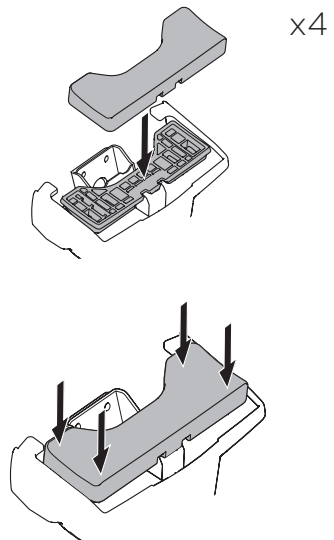

1

Kit 5205

AUDI A1, 5-dr Hatchback, 19-

ISO 11154-E

1 **1 KIT** + **2 FOOT PACK**

2

3

THULE WingBar Evo	THULE WingBar Edge	THULE WingBar	THULE SquareBar	Evo X (scale)	Edge X (scale)
AUDI A1, 5-dr Hatchback, 19-				35,5	H

THULE ProBar	THULE SlideBar	X (mm/inch)		
AUDI A1, 5-dr Hatchback, 19-		1006 mm / 39 5/8"		

THULE WingBar Evo	THULE WingBar Edge	THULE WingBar	THULE SquareBar	Evo Y (scale)	Edge Y (scale)
AUDI A1, 5-dr Hatchback, 19-				30	A

THULE ProBar	THULE SlideBar	Y (mm/inch)		
AUDI A1, 5-dr Hatchback, 19-		951 mm / 37 1/2"		

	W (mm/inch)	Z (mm/inch)
AUDI A1, 5-dr Hatchback, 19-	710 mm / 28"	222 mm / 8 3/4"