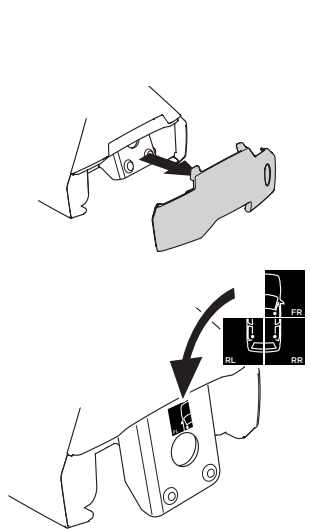

1

Kit 5205

AUDI A1, 5-dr Hatchback, 19-

ISO 11154-E

1 **1 KIT** + **2 FOOT PACK**

2

3

THULE WingBar Evo	THULE WingBar Edge	THULE WingBar	THULE SquareBar	Evo X (scale)	Edge X (scale)
AUDI A1, 5-dr Hatchback, 19-				35,5	H

THULE ProBar	THULE SlideBar	X (mm/inch)		
AUDI A1, 5-dr Hatchback, 19-		1006 mm / 39 5/8"		

THULE WingBar Evo	THULE WingBar Edge	THULE WingBar	THULE SquareBar	Evo Y (scale)	Edge Y (scale)
AUDI A1, 5-dr Hatchback, 19-				30	A

THULE ProBar	THULE SlideBar	Y (mm/inch)		
AUDI A1, 5-dr Hatchback, 19-		951 mm / 37 1/2"		

	W (mm/inch)	Z (mm/inch)
AUDI A1, 5-dr Hatchback, 19-	710 mm / 28"	222 mm / 8 3/4"