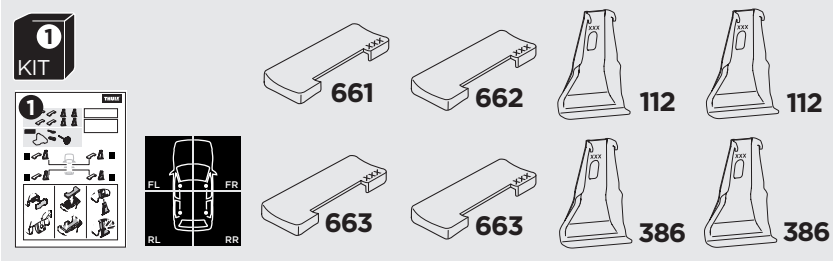

1

Kit 5207

SKODA Superb (Mk III), 4-dr Sedan, 15-

ISO 11154-E

THULE WingBar Evo	THULE WingBar Edge	THULE WingBar	THULE SquareBar	Evo X (scale)	Edge X (scale)
SKODA Superb (Mk III), 4-dr Sedan, 15-				44,5	H

THULE ProBar	THULE SlideBar	X (mm/inch)		
SKODA Superb (Mk III), 4-dr Sedan, 15-		1096 mm / 43 1/8"		

THULE WingBar Evo	THULE WingBar Edge	THULE WingBar	THULE SquareBar	Evo Y (scale)	Edge Y (scale)
SKODA Superb (Mk III), 4-dr Sedan, 15-				41,5	N

THULE ProBar	THULE SlideBar	Y (mm/inch)		
SKODA Superb (Mk III), 4-dr Sedan, 15-		1066 mm / 42"		

	W (mm/inch)	Z (mm/inch)
SKODA Superb (Mk III), 4-dr Sedan, 15-	750 mm / 29 1/2"	230 mm / 9"