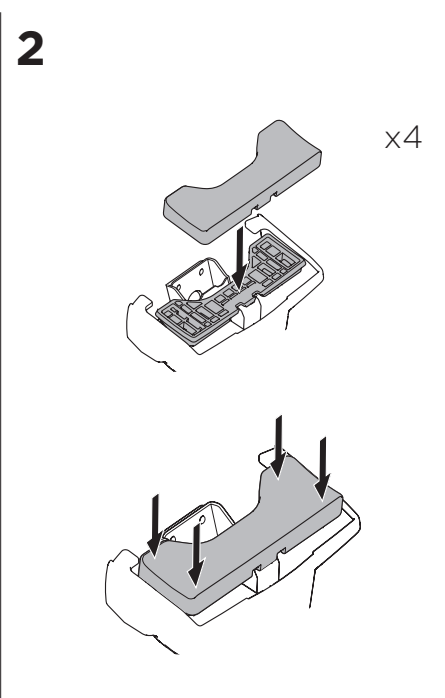

1

Kit 5207

SKODA Superb (Mk III), 4-dr Sedan, 15-

ISO 11154-E

THULE WingBar Evo	THULE WingBar Edge	THULE WingBar	THULE SquareBar	Evo X (scale)	Edge X (scale)
SKODA Superb (Mk III), 4-dr Sedan, 15-				44,5	H

THULE ProBar	THULE SlideBar	X (mm/inch)		
SKODA Superb (Mk III), 4-dr Sedan, 15-		1096 mm / 43 1/8"		

THULE WingBar Evo	THULE WingBar Edge	THULE WingBar	THULE SquareBar	Evo Y (scale)	Edge Y (scale)
SKODA Superb (Mk III), 4-dr Sedan, 15-				41,5	N

THULE ProBar	THULE SlideBar	Y (mm/inch)		
SKODA Superb (Mk III), 4-dr Sedan, 15-		1066 mm / 42"		

	W (mm/inch)	Z (mm/inch)
SKODA Superb (Mk III), 4-dr Sedan, 15-	750 mm / 29 1/2"	230 mm / 9"