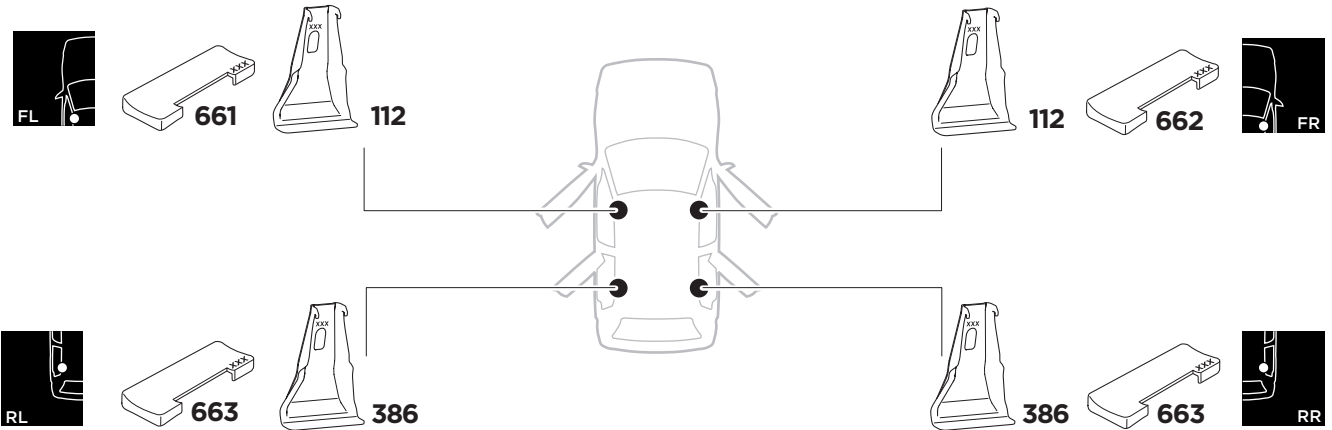

1

Kit 5207

SKODA Superb (Mk III), 4-dr Sedan, 15-

ISO 11154-E

THULE WingBar Evo	THULE WingBar Edge	THULE WingBar	THULE SquareBar	Evo X (scale)	Edge X (scale)
SKODA Superb (Mk III), 4-dr Sedan, 15-				44,5	H

THULE ProBar	THULE SlideBar	X (mm/inch)		
SKODA Superb (Mk III), 4-dr Sedan, 15-		1096 mm / 43 1/8"		

THULE WingBar Evo	THULE WingBar Edge	THULE WingBar	THULE SquareBar	Evo Y (scale)	Edge Y (scale)
SKODA Superb (Mk III), 4-dr Sedan, 15-				41,5	N

THULE ProBar	THULE SlideBar	Y (mm/inch)		
SKODA Superb (Mk III), 4-dr Sedan, 15-		1066 mm / 42"		

	W (mm/inch)	Z (mm/inch)
SKODA Superb (Mk III), 4-dr Sedan, 15-	750 mm / 29 1/2"	230 mm / 9"