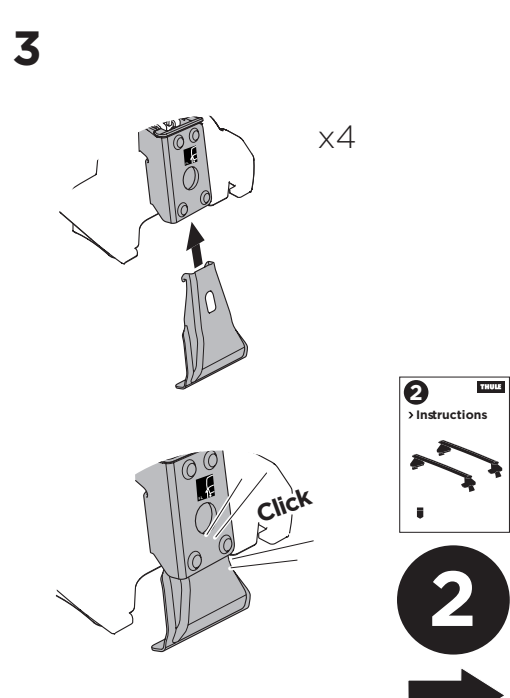

1

Kit 5207

SKODA Superb (Mk III), 4-dr Sedan, 15-

ISO 11154-E

THULE WingBar Evo	THULE WingBar Edge	THULE WingBar	THULE SquareBar	Evo X (scale)	Edge X (scale)
SKODA Superb (Mk III), 4-dr Sedan, 15-				44,5	H

THULE ProBar	THULE SlideBar	X (mm/inch)		
SKODA Superb (Mk III), 4-dr Sedan, 15-		1096 mm / 43 1/8"		

THULE WingBar Evo	THULE WingBar Edge	THULE WingBar	THULE SquareBar	Evo Y (scale)	Edge Y (scale)
SKODA Superb (Mk III), 4-dr Sedan, 15-				41,5	N

THULE ProBar	THULE SlideBar	Y (mm/inch)		
SKODA Superb (Mk III), 4-dr Sedan, 15-		1066 mm / 42"		

	W (mm/inch)	Z (mm/inch)
SKODA Superb (Mk III), 4-dr Sedan, 15-	750 mm / 29 1/2"	230 mm / 9"