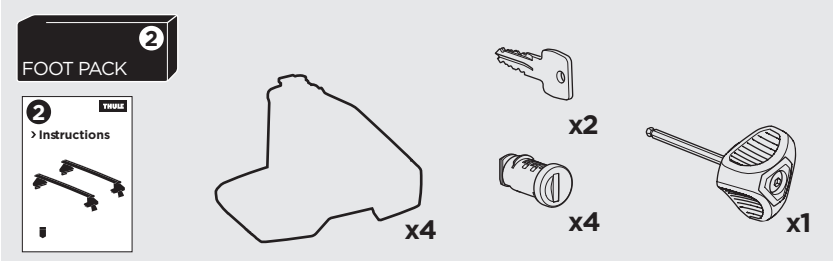

1

Kit 5207

SKODA Superb (Mk III), 4-dr Sedan, 15-

ISO 11154-E

THULE WingBar Evo	THULE WingBar Edge	THULE WingBar	THULE SquareBar	Evo X (scale)	Edge X (scale)
SKODA Superb (Mk III), 4-dr Sedan, 15-				44,5	H

THULE ProBar	THULE SlideBar	X (mm/inch)		
SKODA Superb (Mk III), 4-dr Sedan, 15-		1096 mm / 43 1/8"		

THULE WingBar Evo	THULE WingBar Edge	THULE WingBar	THULE SquareBar	Evo Y (scale)	Edge Y (scale)
SKODA Superb (Mk III), 4-dr Sedan, 15-				41,5	N

THULE ProBar	THULE SlideBar	Y (mm/inch)		
SKODA Superb (Mk III), 4-dr Sedan, 15-		1066 mm / 42"		

	W (mm/inch)	Z (mm/inch)
SKODA Superb (Mk III), 4-dr Sedan, 15-	750 mm / 29 1/2"	230 mm / 9"