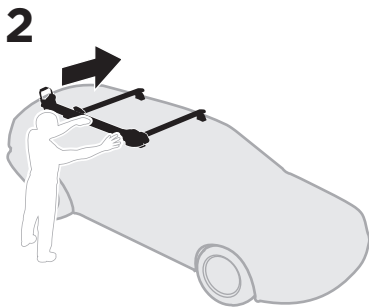

Carbon Fiber/
Carbon

Not ok

Min
21 mm

Not ok

9 mm Quick Release:

**Max
130 km/h**

2,7 kg

**= Max
17 kg**