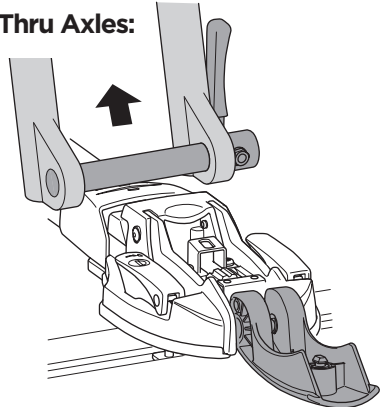

i

9 mm Quick Release:

12-20 mm Thru Axles: