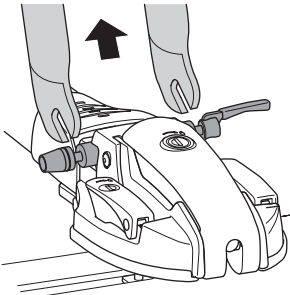

i

9 mm Quick Release:

12-20 mm Thru Axles: