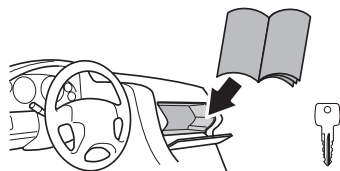

i

Not to be used with Mavic SpeedRelease System

Not ok
 Non-compatible bike fork drop outs.

Carbon Fiber/
Carbon

Not ok

Min
21 mm

Not ok

9 mm Quick Release:

**Max
130 km/h**

2,7 kg

**= Max
17 kg**