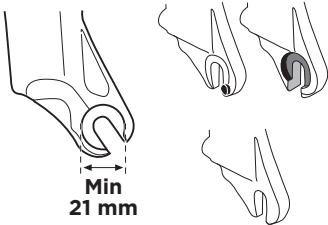

Carbon Fiber/
Carbon

Not ok