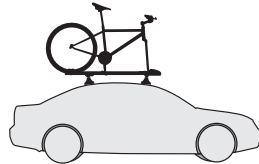

Min
21 mm

Not ok

9 mm Quick Release:

**Max
130 km/h**