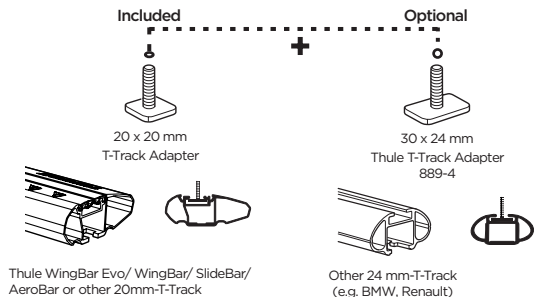

i Thule ThruRide 565
T-Track Adapter Fit Table