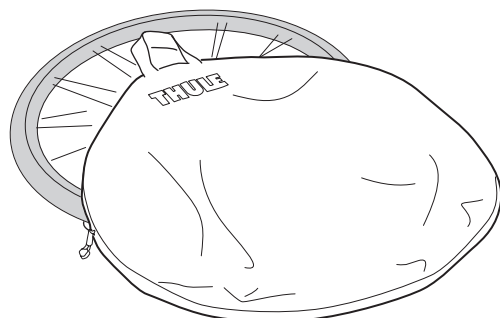

T-track Adapter 30x24mm 889-4

Wheel Bag 563 XL