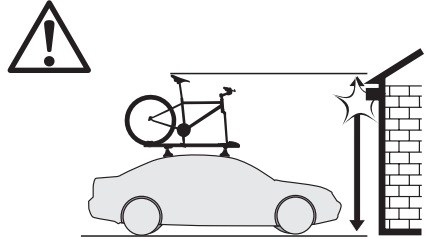

HE
AR

CITY CRASH
Complies with ISO norm

- i**
-  Thule WingBar Evo
-  Thule WingBar
-  Thule AeroBar
-  Thule SlideBar
-  Thule ProBar

i

 Not to be used with Mavic SpeedRelease System

Not ok
 Non-compatible bike fork drop outs.