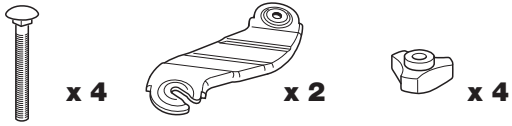

Hull-a-port 835-1

835101

CITY CRASH

THULE[®]
SWEDEN

1

2

3

Thule SlideBar

886

Adp for Thule SlideBar

x 4 x 4

x 2

x 8 x 4

= **3,6 kg**

= **Max. 45 kg**

! 80 130 40 0