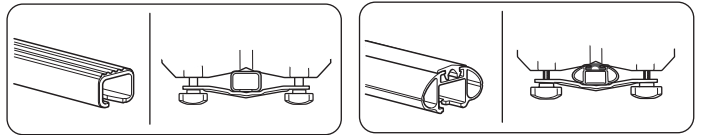

Hull-a-port 835-1

835101

CITY CRASH

THULE[®]
SWEDEN

1

2

3

Thule SlideBar

886

Adp for Thule SlideBar

x 4 x 4

x 2

x 8 x 4

= **3,6 kg**

= **Max. 45 kg**

! 80 130 40 0