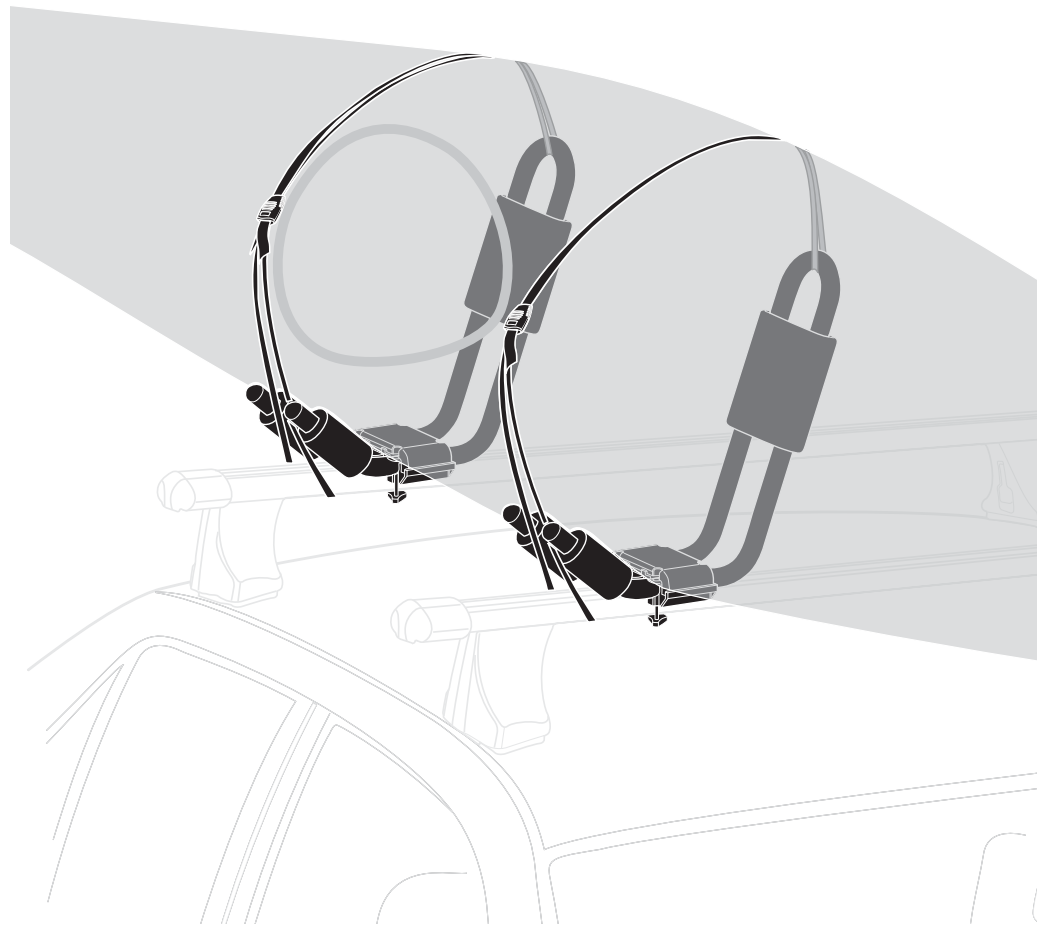

Hull-a-port 835-1

835101

CITY CRASH

THULE[®]
SWEDEN

1

2

3

Thule SlideBar

886

Adp for Thule SlideBar

x 4 x 4

x 2

x 8 x 4

= **3,6 kg**

= **Max. 45 kg**

! 80 130 40 0

! 130 km/h

! **THULE**
SWEDEN
Quickdraw
838

THULE
SWEDEN

ONE KEY SYSTEM

544 (x4)

596 (x6)

588 (x8)

452 (x12)