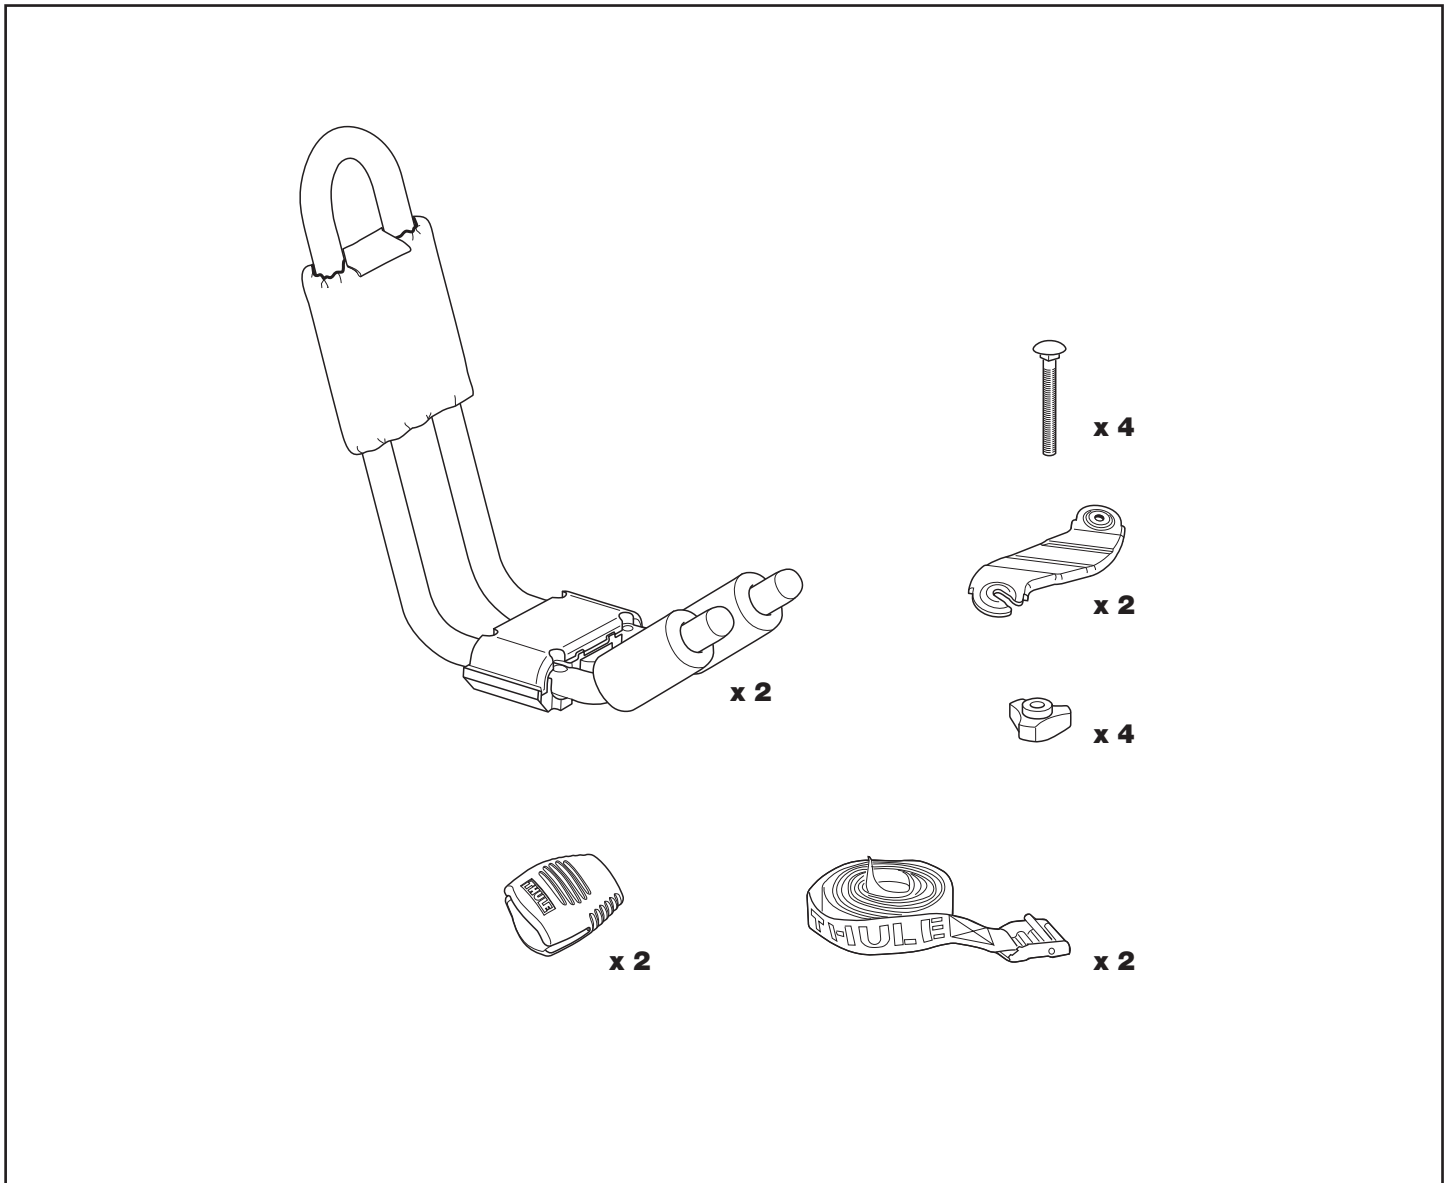

Hull-a-port 835-1

835101

CITY CRASH

THULE[®]
SWEDEN

1

2

3

Thule SlideBar

886

Adp for Thule SlideBar

x 4 x 4

x 2

x 8 x 4

= **3,6 kg**

= **Max. 45 kg**

! 80 130 40 0

! 130 km/h

! **THULE**
SWEDEN
Quickdraw
838

THULE
SWEDEN

ONE KEY SYSTEM

544 (x4)

596 (x6)

588 (x8)

452 (x12)