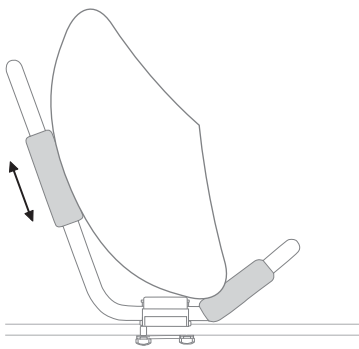

Hull-a-port 835-1

835101

CITY CRASH

THULE[®]
SWEDEN

1

2

3

Thule SlideBar

886

Adp for Thule SlideBar

x 4 x 4

x 2

x 8 x 4

= **3,6 kg**

= **Max. 45 kg**

! 80 130 40 0