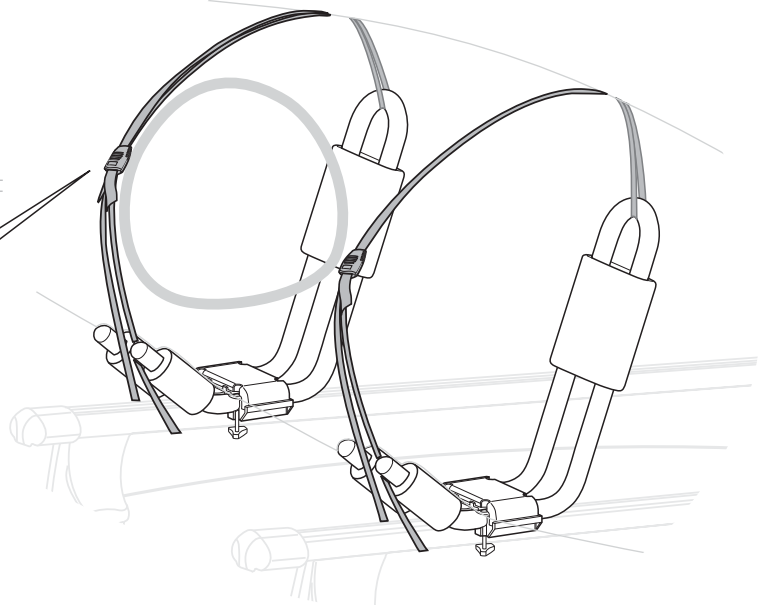

Hull-a-port 835-1

835101

CITY CRASH

THULE[®]
SWEDEN

1

2

3

Thule SlideBar

886

Adp for Thule SlideBar

x 4 x 4

x 2

x 8 x 4

= **3,6 kg**

= **Max. 45 kg**

! 80 130 40 0

! 130 km/h

! **THULE**
SWEDEN
Quickdraw
838

THULE
SWEDEN

ONE KEY SYSTEM

544 (x4)

596 (x6)

588 (x8)

452 (x12)