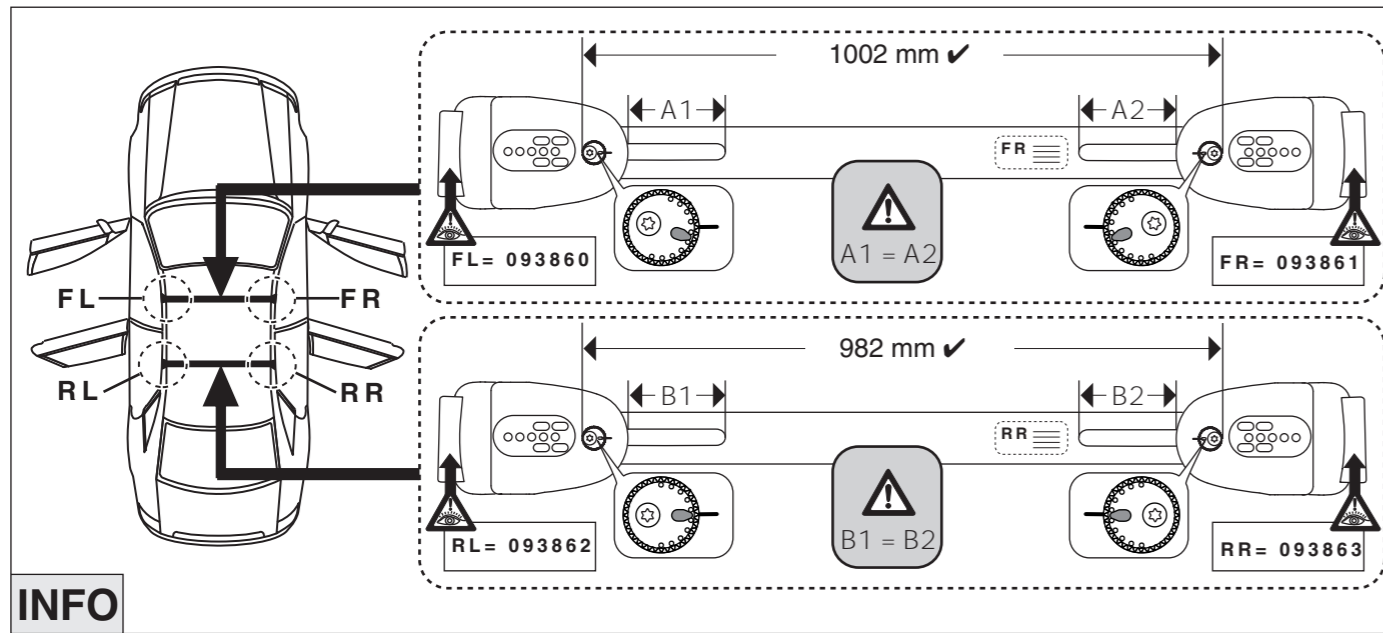

Atera SIGNO

Seat Altea 2004–
Seat Toledo 01/2005–11/2012

Atera SIGNO

Seat Altea 2004–
Seat Toledo 01/2005–11/2012