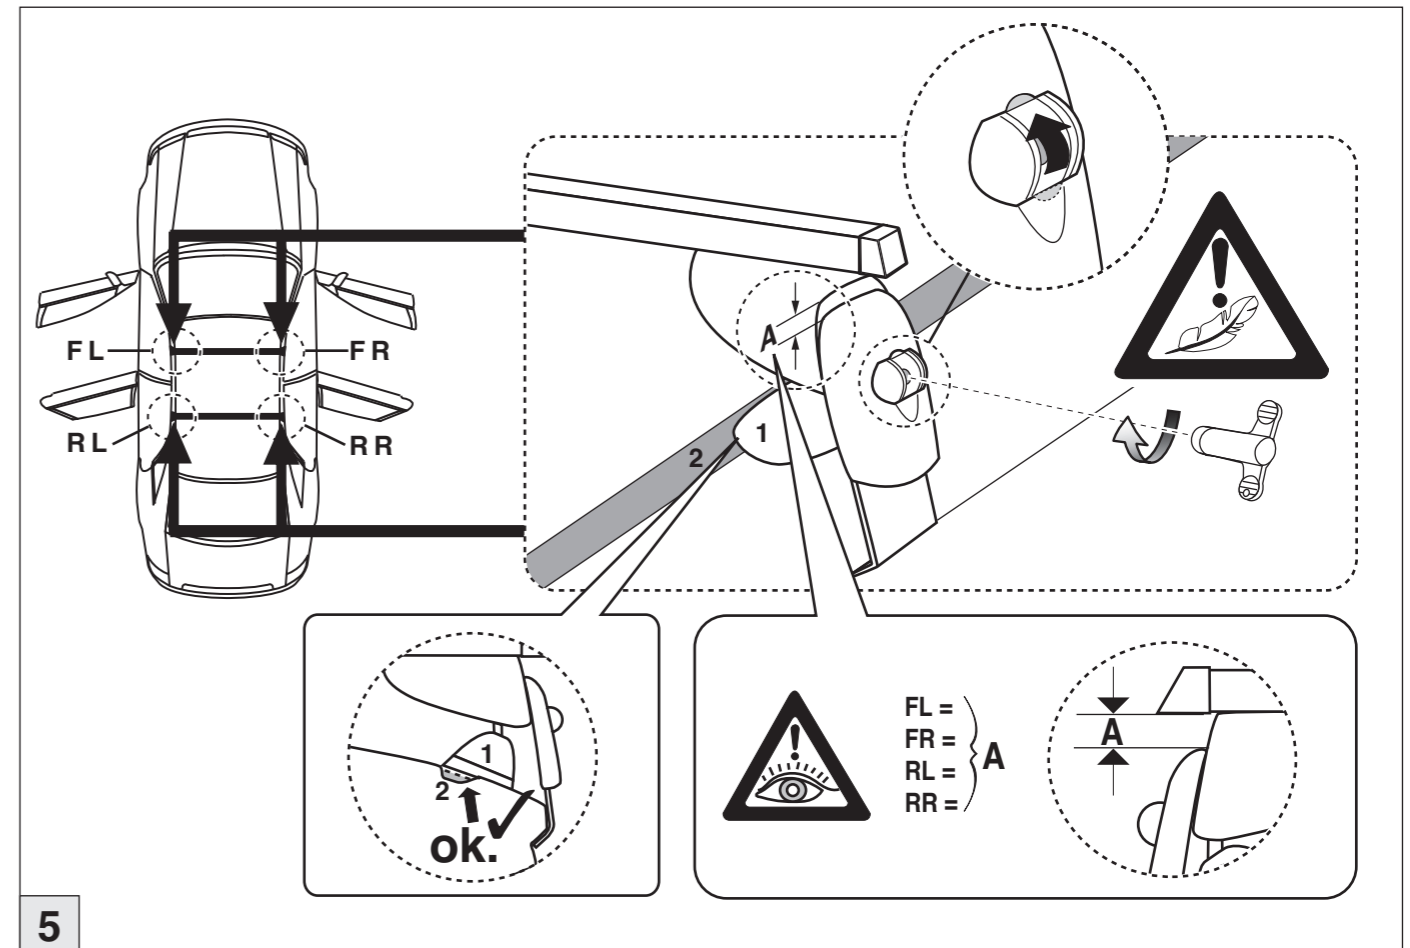

Atera SIGNO

Skoda
Superb Limousine 2002-07/2008