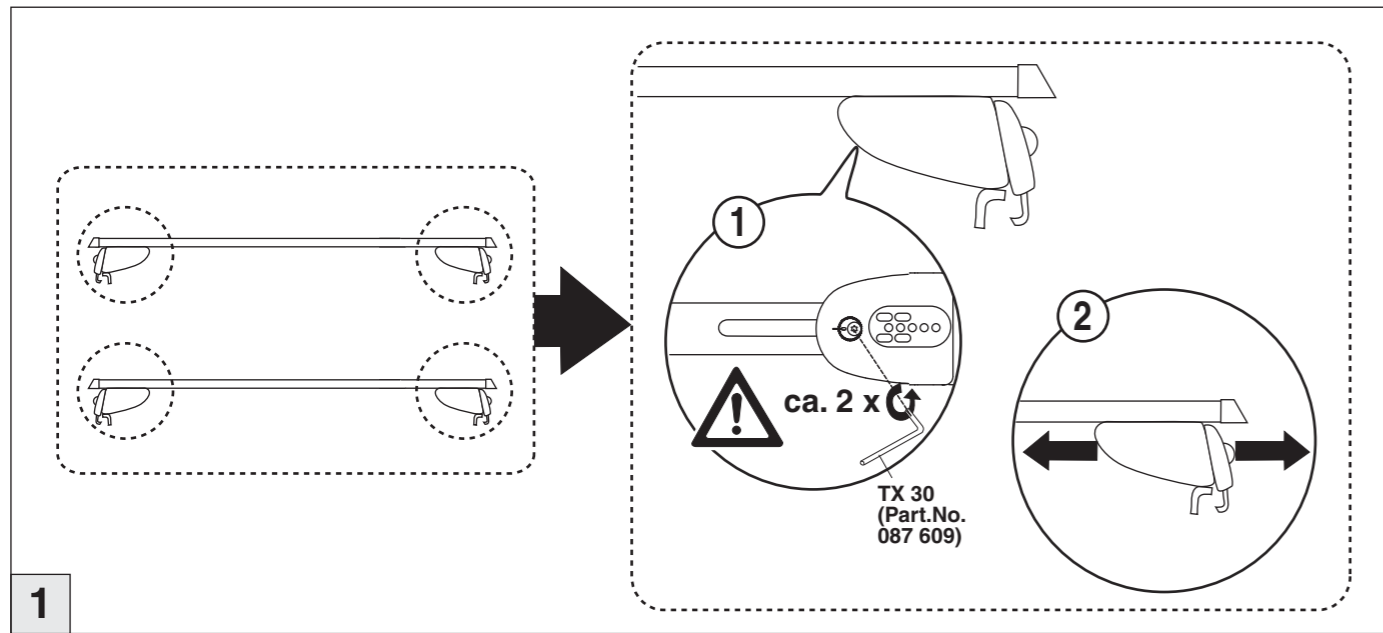

Atera SIGNO

Dacia Lodgy 06/2012–
Dacia Lodgy Stepway 11/2017–