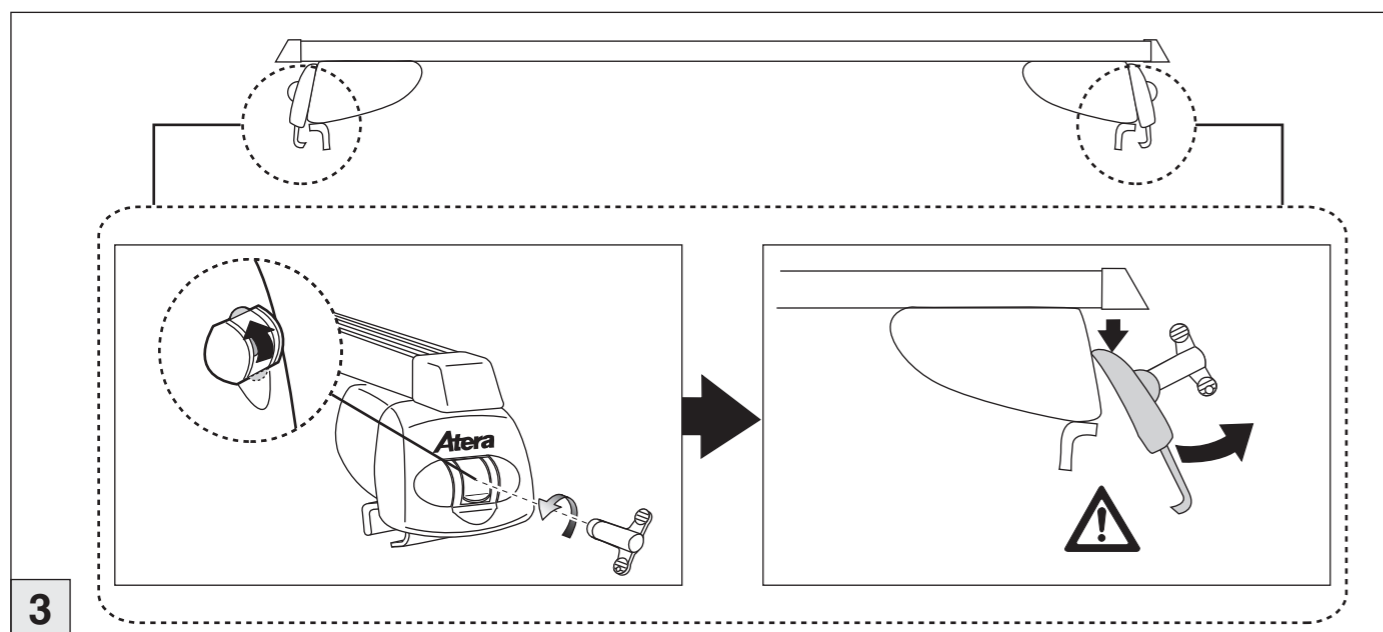

Atera SIGNO

Dacia Lodgy 06/2012–
Dacia Lodgy Stepway 11/2017–