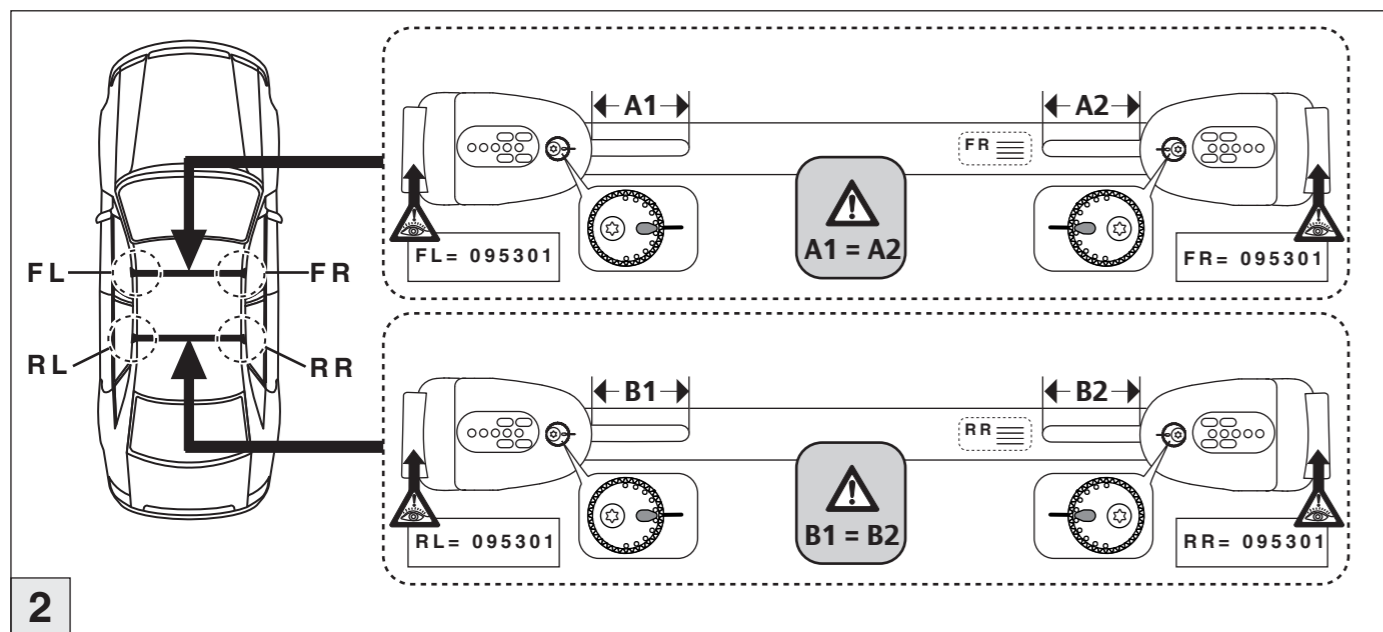

Atera SIGNO

Dacia Lodgy 06/2012–
Dacia Lodgy Stepway 11/2017–