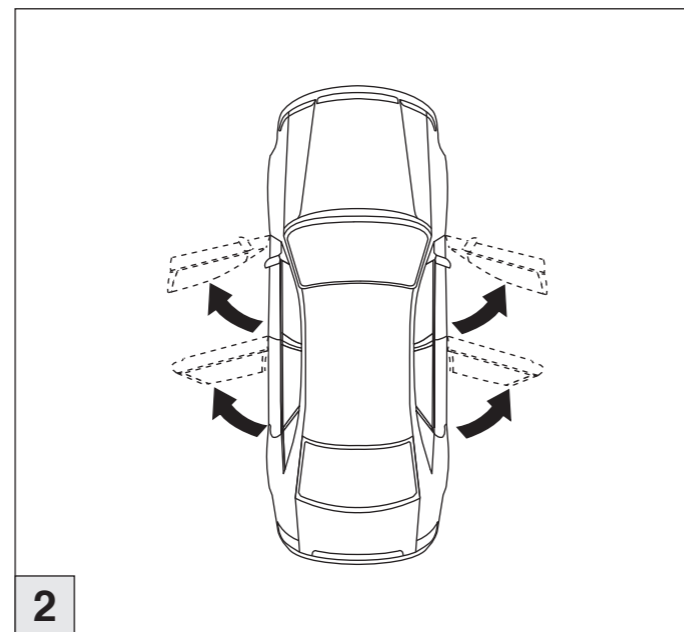

Atera SIGNO

Opel
Astra Limousine 5-türig 10/2015–03/2022