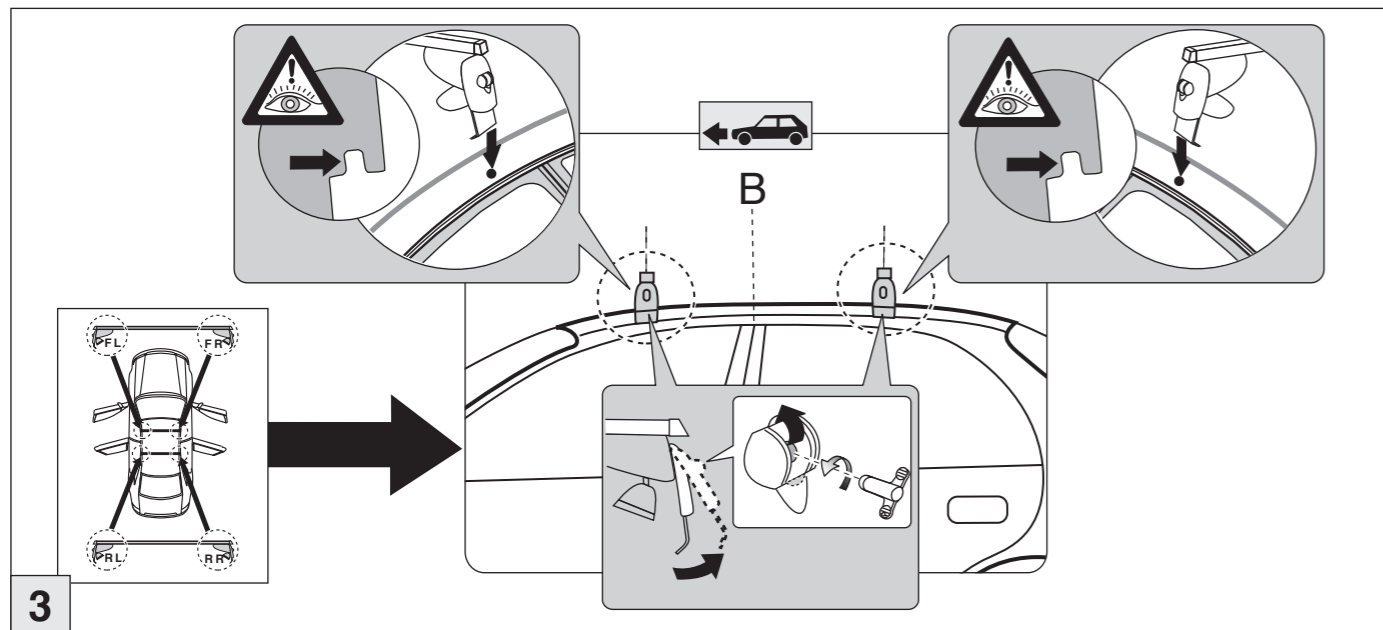

Atera SIGNO

Opel
Astra Limousine 5-türig 10/2015–03/2022