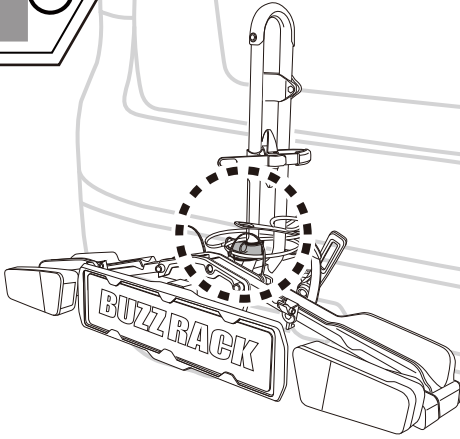

x2

x1

x1

x1

1

13-pin

* This plate is not included.

Denmark only 504x120mm

* This tool is not included.

**MAX
20KG**

1

2

3

L&R

L&R

BUZZRACK