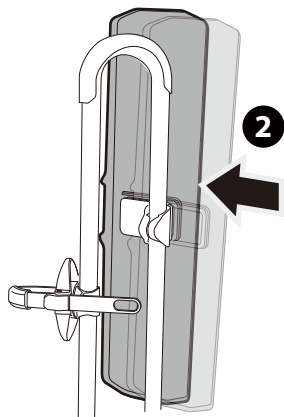

x2

x1

x1

x1

1

13-pin

* This plate is not included.

Denmark only 504x120mm

* This tool is not included.

**MAX
20KG**

1

2

3

L&R

L&R

BUZZRACK