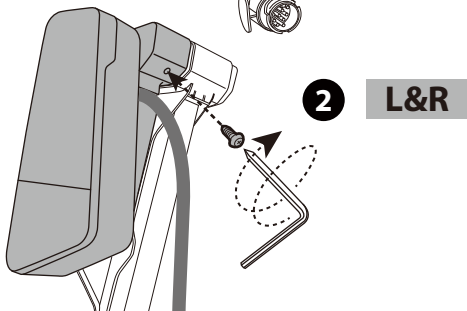

x2

x1

x1

x1

1

13-pin

* This plate is not included.

Denmark only 504x120mm

* This tool is not included.

**MAX
20KG**

1

2

3

L&R

L&R

BUZZRACK