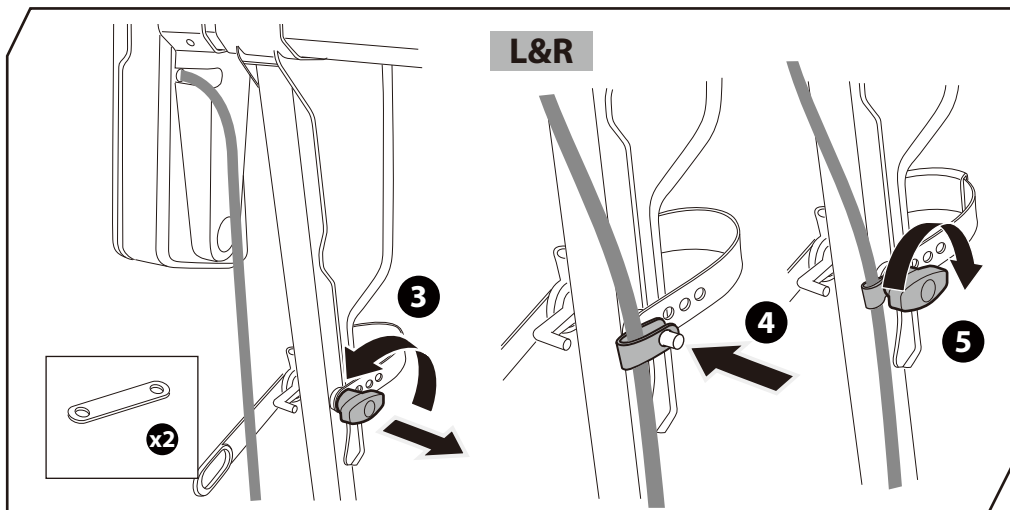

x2

x1

x1

x1

1

13-pin

* This plate is not included.

Denmark only 504x120mm

* This tool is not included.

**MAX
20KG**

1

2

3

L&R

L&R

BUZZRACK