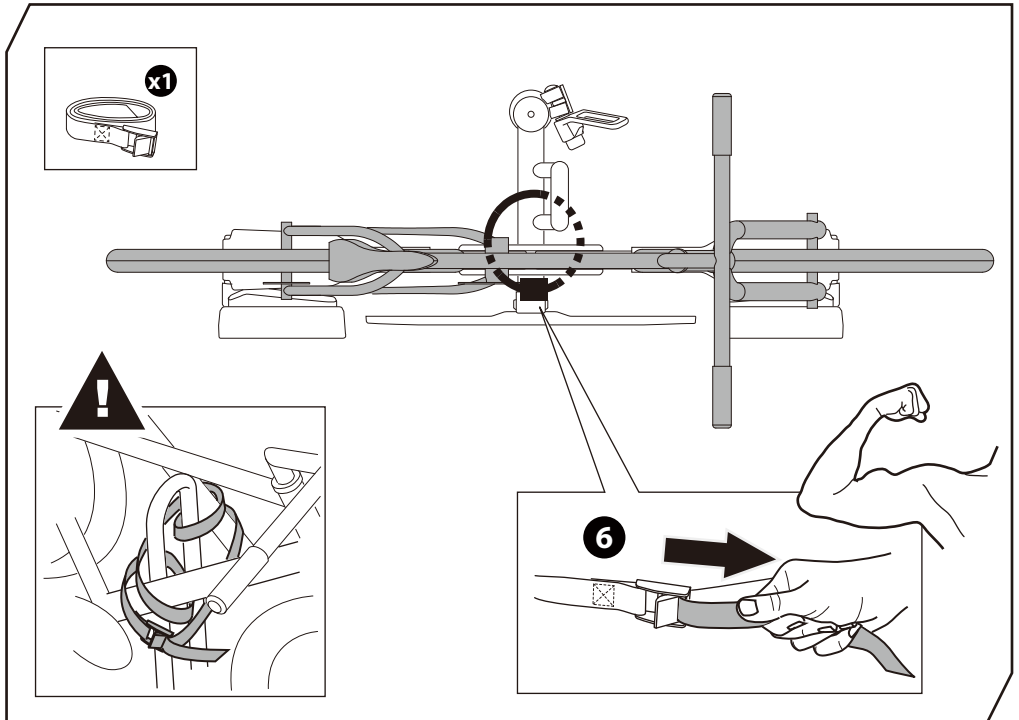

x2

x1

x1

x1

1

13-pin

* This plate is not included.

Denmark only 504x120mm

* This tool is not included.

**MAX
20KG**

1

2

3

L&R

L&R

BUZZRACK