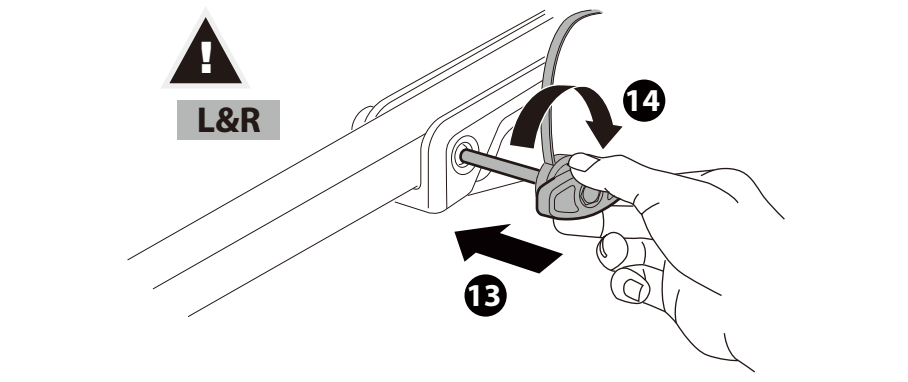

x2

x1

x1

x1

1

13-pin

* This plate is not included.

Denmark only 504x120mm

* This tool is not included.

**MAX
20KG**

1

2

3

L&R

L&R

BUZZRACK