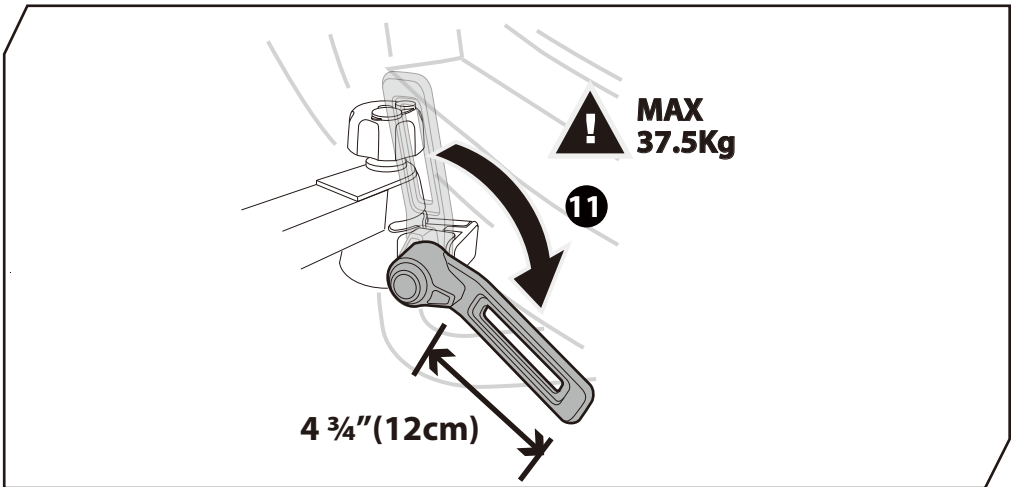

x2

x1

x1

x1

1

13-pin

* This plate is not included.

Denmark only 504x120mm

* This tool is not included.

**MAX
20KG**

1

2

3

L&R

L&R

BUZZRACK