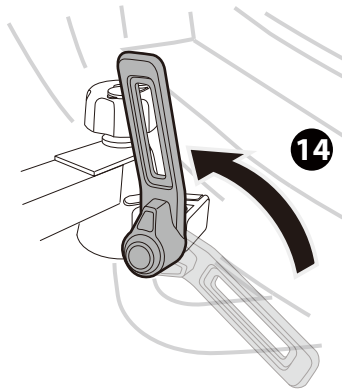

x2

x1

x1

x1

1

13-pin

* This plate is not included.

Denmark only 504x120mm

* This tool is not included.

**MAX
20KG**

1

2

3

L&R

L&R

BUZZRACK