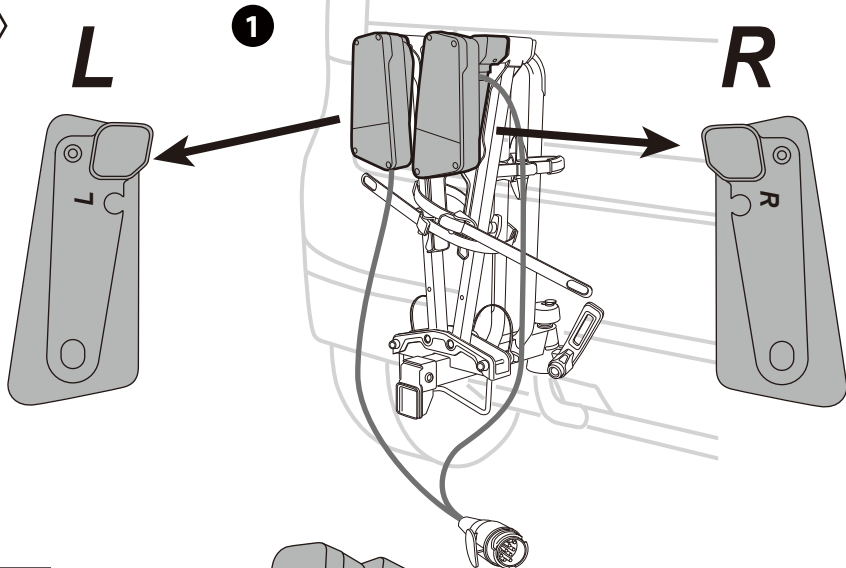

x2

x1

x1

x1

1

13-pin

* This plate is not included.

Denmark only 504x120mm

* This tool is not included.

**MAX
20KG**

1

2

3

L&R

L&R

BUZZRACK