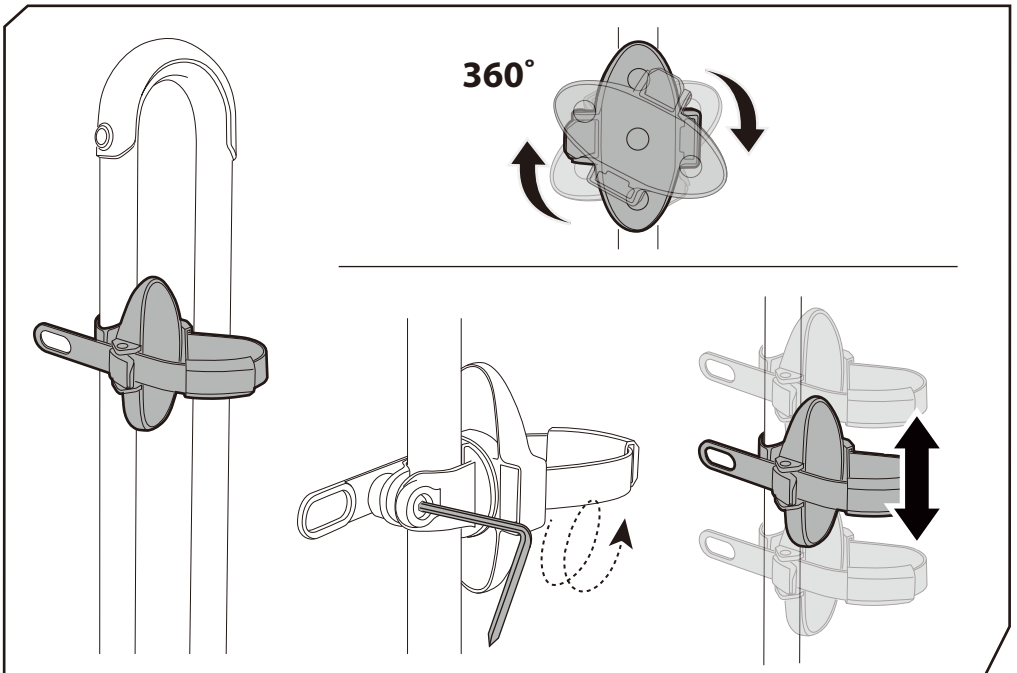

BUZZ RACK

EAZZY 1

PART LIST

x1

x1

x1

x2

x1

x2

x1

x1

x1

1

13-pin

* This plate is not included.

Denmark only 504x120mm

* This tool is not included.

**MAX
20KG**

1

2

3

L&R

L&R

BUZZRACK