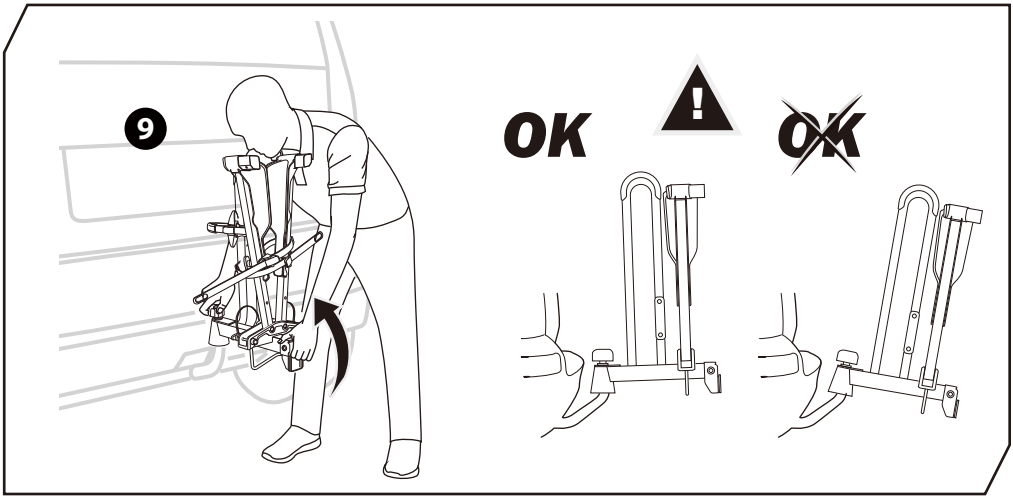

x2

x1

x1

x1

1

13-pin

* This plate is not included.

Denmark only 504x120mm