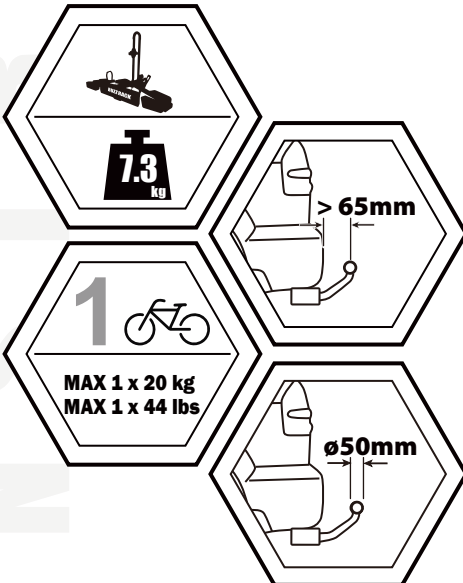

BUZZ RACK

EAZZY 1

PART LIST

x1

x1

x1

x2

x1

x2

x1

x1

x1

1

13-pin

* This plate is not included.

Denmark only 504x120mm

* This tool is not included.

**MAX
20KG**

1

2

3

L&R

L&R

BUZZRACK