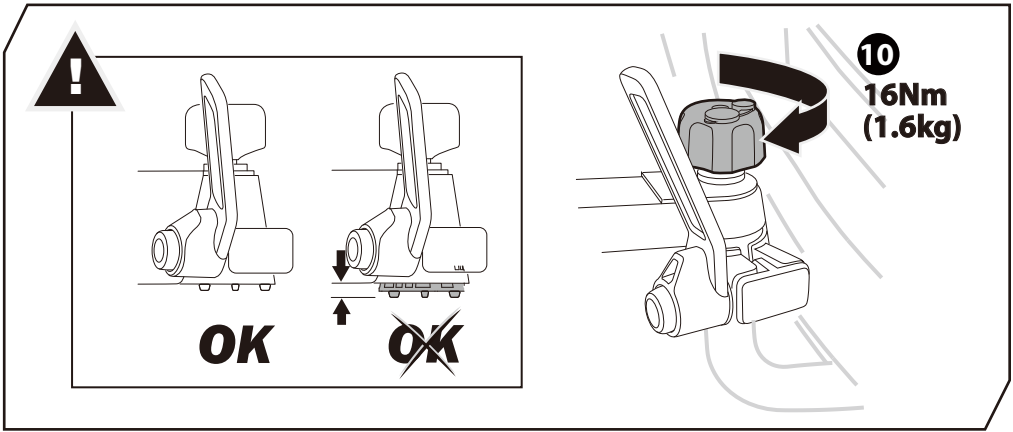

x2

x1

x1

x1

1

13-pin

* This plate is not included.

Denmark only 504x120mm

* This tool is not included.

**MAX
20KG**

1

2

3

L&R

L&R

BUZZRACK