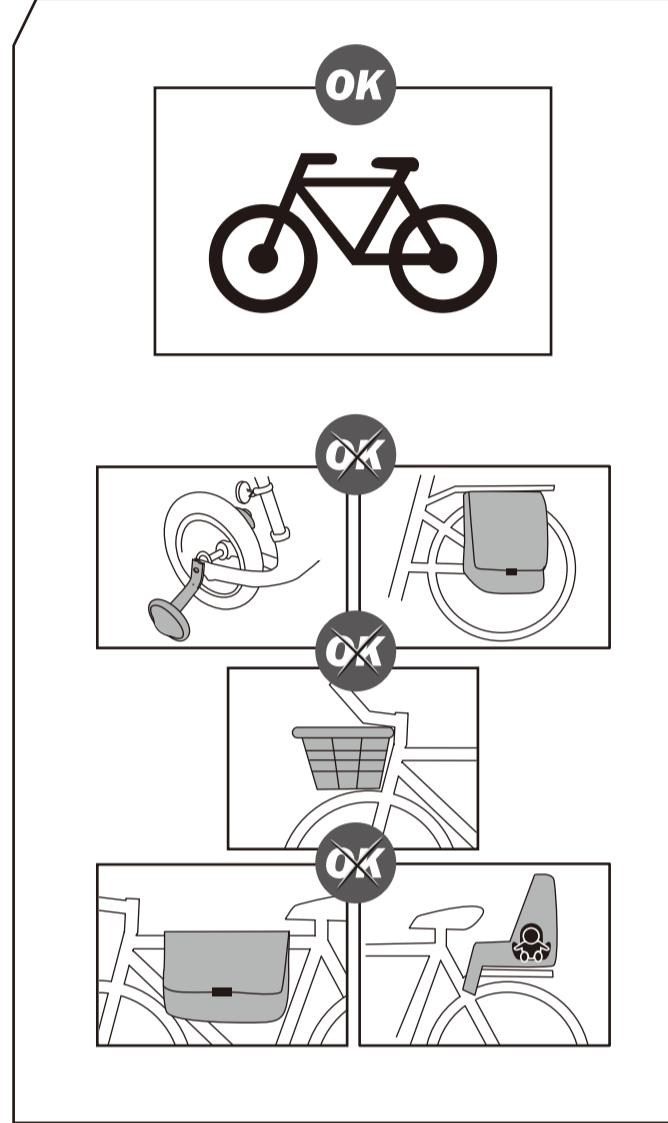

# BUZZ RACK

## BUZZYBEE 4

Max		
40 kg		24.5 kg
50 kg		34.5 kg
60 kg	15.5 kg	44.5 kg
70 kg		54.5 kg
>80 kg		MAX 60 kg

>65mm  
 7  
 15.5  
 4  
 MAX 4x15kg  
 MAX 4x33lbs  
 Made in Taiwan

**MAX 60KG**

▲ 4 x 15kg = MAX 60 kg ▲

**Max 3.25"**

10" Tire diameter		26" Tire diameter		29" Tire diameter	
MIN	MAX	MIN	MAX	MIN	MAX
61cm(24")	91cm(36")	86cm(34")	114cm(45")	91cm(36")	119cm(47")

**ACCESSORIES**

**CONNECTOR**  
# 47-0100-043-10

L x4 R x4

**STEP 4.**

x2 M6x25mm

x2 M6

x2 Ø6.5xØ13

**Tool**

x1 x1

x3