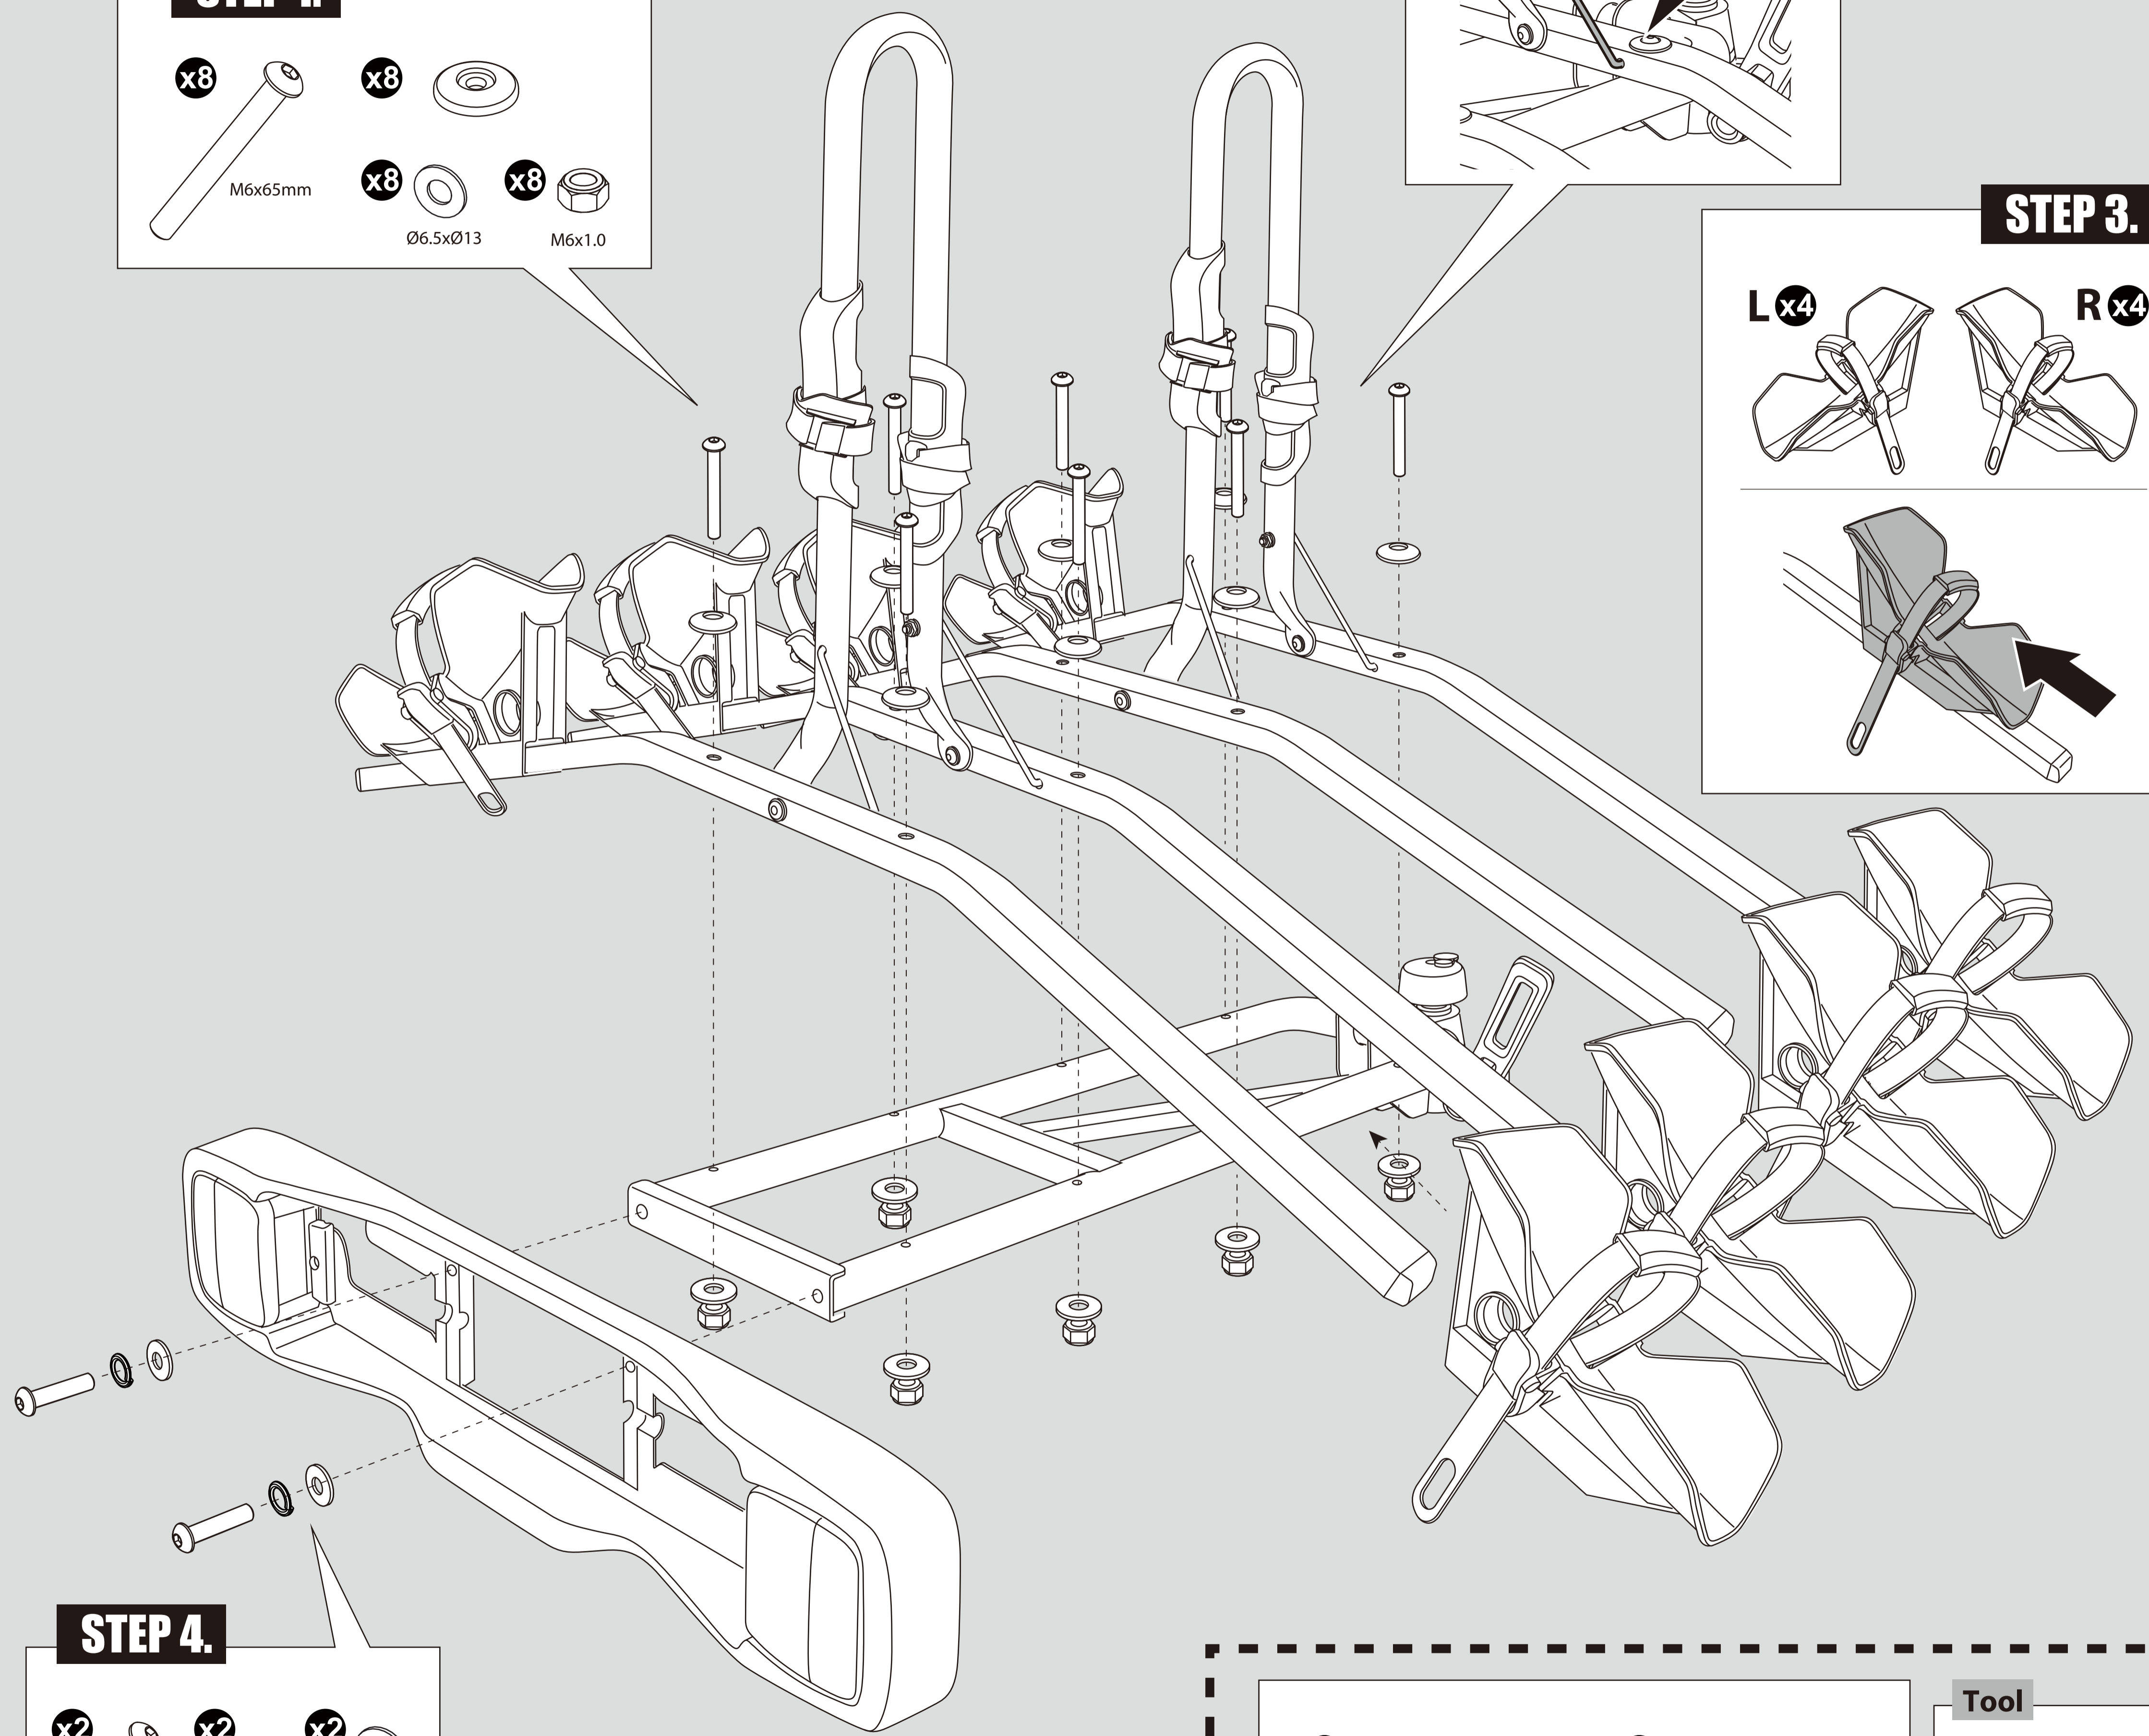

**Max 3.25"**

10" Tire diameter		26" Tire diameter		29" Tire diameter	
MIN	MAX	MIN	MAX	MIN	MAX
61cm(24")	91cm(36")	86cm(34")	114cm(45")	91cm(36")	119cm(47")

**ACCESSORIES**

**CONNECTOR**  
# 47-0100-043-10

7 to 13pin

**STEP 1.**

x8 M6x65mm

x8 Ø6.5xØ13

x8 M6x1.0

**STEP 2.**

x4

**STEP 3.**

L x4 R x4

**STEP 4.**

x2 M6x25mm

x2 M6

x2 Ø6.5xØ13

**Tool**

x1 x1

x3