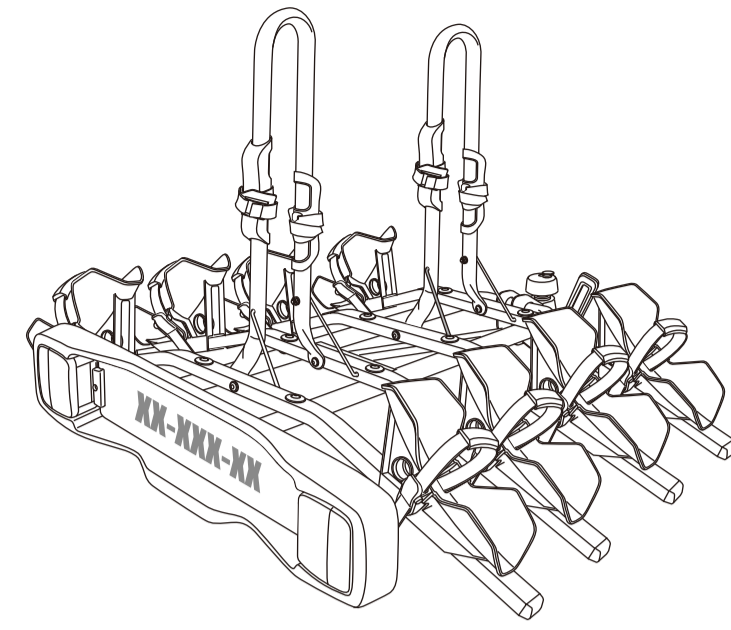

# BUZZ RACK

## BUZZYBEE 4

Max		
40 kg		24.5 kg
50 kg		34.5 kg
60 kg	15.5 kg	44.5 kg
70 kg		54.5 kg
>80 kg		MAX 60 kg

>65mm  
 7  
 15.5  
 4  
 MAX 4x15kg  
 MAX 4x33lbs  
 Made in Taiwan

**MAX 60KG**

▲ 4 x 15kg = MAX 60 kg ▲

**Max 3.25"**

10" Tire diameter		26" Tire diameter		29" Tire diameter	
MIN	MAX	MIN	MAX	MIN	MAX
61cm(24")	91cm(36")	86cm(34")	114cm(45")	91cm(36")	119cm(47")

**ACCESSORIES**

**CONNECTOR**  
# 47-0100-043-10

L x4 R x4

**STEP 4.**

x2 M6x25mm

x2 M6

x2 Ø6.5xØ13

**Tool**

x1 x1

x3