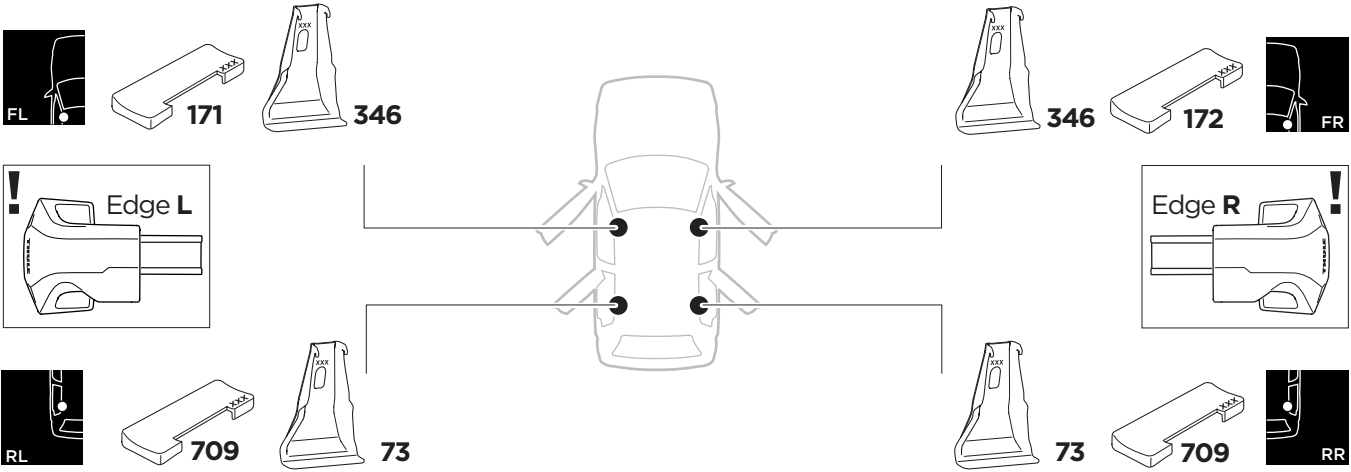

1

Kit 145230

SKODA Scala, 5-dr Hatchback, 19-

ISO 11154-E

THULE WingBar Evo	THULE WingBar Edge	THULE WingBar	THULE SquareBar Evo	Evo X (scale)	Edge X (scale)
SKODA Scala, 5-dr Hatchback, 19-				38	C

THULE ProBar Evo	THULE SlideBar Evo	X (mm/inch)		
SKODA Scala, 5-dr Hatchback, 19-		1031 mm / 40 5/8"		

THULE WingBar Evo	THULE WingBar Edge	THULE WingBar	THULE SquareBar Evo	Evo Y (scale)	Edge Y (scale)
SKODA Scala, 5-dr Hatchback, 19-				36,5	F

THULE ProBar Evo	THULE SlideBar Evo	Y (mm/inch)		
SKODA Scala, 5-dr Hatchback, 19-		1016 mm / 40"		

	W (mm/inch)	Z (mm/inch)
SKODA Scala, 5-dr Hatchback, 19-	740 mm / 29 1/8"	255 mm / 10"