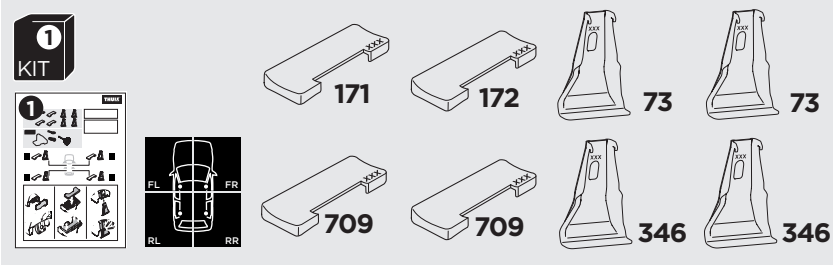

1

Kit 145230

SKODA Scala, 5-dr Hatchback, 19-

ISO 11154-E

THULE WingBar Evo	THULE WingBar Edge	THULE WingBar	THULE SquareBar Evo	Evo X (scale)	Edge X (scale)
SKODA Scala, 5-dr Hatchback, 19-				38	C

THULE ProBar Evo	THULE SlideBar Evo	X (mm/inch)		
SKODA Scala, 5-dr Hatchback, 19-		1031 mm / 40 5/8"		

THULE WingBar Evo	THULE WingBar Edge	THULE WingBar	THULE SquareBar Evo	Evo Y (scale)	Edge Y (scale)
SKODA Scala, 5-dr Hatchback, 19-				36,5	F

THULE ProBar Evo	THULE SlideBar Evo	Y (mm/inch)		
SKODA Scala, 5-dr Hatchback, 19-		1016 mm / 40"		

	W (mm/inch)	Z (mm/inch)
SKODA Scala, 5-dr Hatchback, 19-	740 mm / 29 1/8"	255 mm / 10"