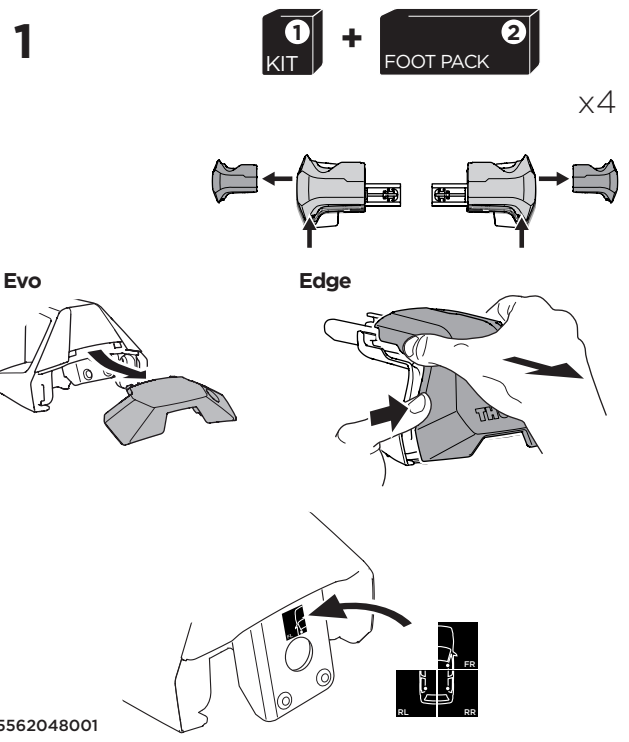

## Kit 145316

HONDA Civic, 5-dr Hatchback\Touring, 22-

ISO 11154-E

5562048001

Bring your life  
thule.com

THULE WingBar Evo	THULE WingBar Edge	THULE WingBar	THULE SquareBar Evo	<b>Evo X (scale)</b>	<b>Edge X (scale)</b>
<b>HONDA Civic, 5-dr Hatchback\Touring, 22-</b>				<b>37,5</b>	<b>D</b>
THULE ProBar Evo	THULE SlideBar Evo				<b>X (mm/inch)</b>
<b>HONDA Civic, 5-dr Hatchback\Touring, 22-</b>				<b>1026 mm / 40 3/8"</b>	

THULE WingBar Evo	THULE WingBar Edge	THULE WingBar	THULE SquareBar Evo	<b>Evo Y (scale)</b>	<b>Edge Y (scale)</b>
<b>HONDA Civic, 5-dr Hatchback\Touring, 22-</b>				<b>34</b>	<b>K</b>
THULE ProBar Evo	THULE SlideBar Evo				<b>Y (mm/inch)</b>
<b>HONDA Civic, 5-dr Hatchback\Touring, 22-</b>				<b>991 mm / 39"</b>	

	<b>W (mm/inch)</b>	<b>Z (mm/inch)</b>
<b>HONDA Civic, 5-dr Hatchback\Touring, 22-</b>	<b>607 mm / 23 7/8"</b>	<b>263 mm / 10 3/8"</b>