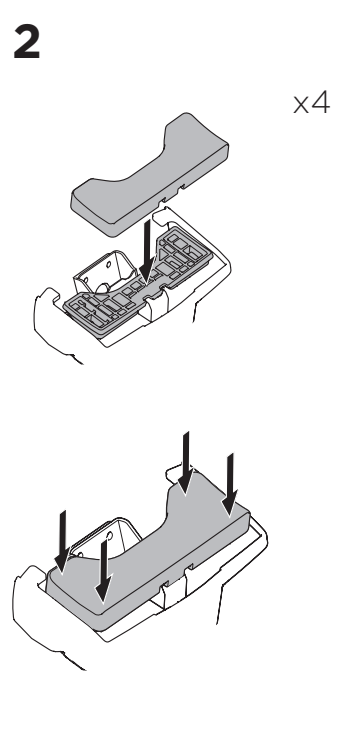

## Kit 145316

HONDA Civic, 5-dr Hatchback\Touring, 22-

ISO 11154-E

5562048001

Bring your life  
thule.com

THULE WingBar Evo	THULE WingBar Edge	THULE WingBar	THULE SquareBar Evo	<b>Evo X (scale)</b>	<b>Edge X (scale)</b>
<b>HONDA Civic, 5-dr Hatchback\Touring, 22-</b>				<b>37,5</b>	<b>D</b>
THULE ProBar Evo	THULE SlideBar Evo				<b>X (mm/inch)</b>
<b>HONDA Civic, 5-dr Hatchback\Touring, 22-</b>				<b>1026 mm / 40 3/8"</b>	

THULE WingBar Evo	THULE WingBar Edge	THULE WingBar	THULE SquareBar Evo	<b>Evo Y (scale)</b>	<b>Edge Y (scale)</b>
<b>HONDA Civic, 5-dr Hatchback\Touring, 22-</b>				<b>34</b>	<b>K</b>
THULE ProBar Evo	THULE SlideBar Evo				<b>Y (mm/inch)</b>
<b>HONDA Civic, 5-dr Hatchback\Touring, 22-</b>				<b>991 mm / 39"</b>	

	<b>W (mm/inch)</b>	<b>Z (mm/inch)</b>
<b>HONDA Civic, 5-dr Hatchback\Touring, 22-</b>	<b>607 mm / 23 7/8"</b>	<b>263 mm / 10 3/8"</b>