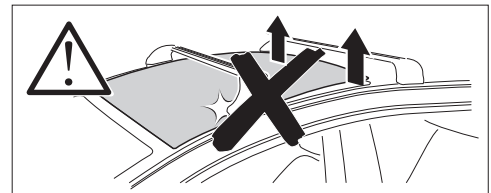

## Kit 145316

HONDA Civic, 5-dr Hatchback\Touring, 22-

ISO 11154-E

5562048001

Bring your life  
thule.com

THULE WingBar Evo	THULE WingBar Edge	THULE WingBar	THULE SquareBar Evo	<b>Evo X (scale)</b>	<b>Edge X (scale)</b>
<b>HONDA Civic, 5-dr Hatchback\Touring, 22-</b>				<b>37,5</b>	<b>D</b>
THULE ProBar Evo	THULE SlideBar Evo				<b>X (mm/inch)</b>
<b>HONDA Civic, 5-dr Hatchback\Touring, 22-</b>				<b>1026 mm / 40 3/8"</b>	