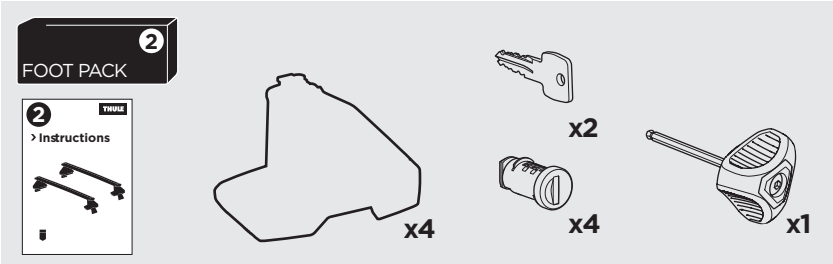

## Kit 145316

HONDA Civic, 5-dr Hatchback\Touring, 22-

ISO 11154-E

5562048001

Bring your life  
thule.com

THULE WingBar Evo	THULE WingBar Edge	THULE WingBar	THULE SquareBar Evo	<b>Evo X (scale)</b>	<b>Edge X (scale)</b>
<b>HONDA Civic, 5-dr Hatchback\Touring, 22-</b>				<b>37,5</b>	<b>D</b>
THULE ProBar Evo	THULE SlideBar Evo				<b>X (mm/inch)</b>
<b>HONDA Civic, 5-dr Hatchback\Touring, 22-</b>				<b>1026 mm / 40 3/8"</b>	

THULE WingBar Evo	THULE WingBar Edge	THULE WingBar	THULE SquareBar Evo	<b>Evo Y (scale)</b>	<b>Edge Y (scale)</b>
<b>HONDA Civic, 5-dr Hatchback\Touring, 22-</b>				<b>34</b>	<b>K</b>
THULE ProBar Evo	THULE SlideBar Evo				<b>Y (mm/inch)</b>
<b>HONDA Civic, 5-dr Hatchback\Touring, 22-</b>				<b>991 mm / 39"</b>	