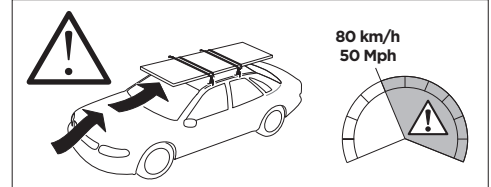

## Kit 145316

HONDA Civic, 5-dr Hatchback\Touring, 22-

ISO 11154-E

5562048001

Bring your life  
thule.com

THULE WingBar Evo	THULE WingBar Edge	THULE WingBar	THULE SquareBar Evo	<b>Evo X (scale)</b>	<b>Edge X (scale)</b>
<b>HONDA Civic, 5-dr Hatchback\Touring, 22-</b>				<b>37,5</b>	<b>D</b>
THULE ProBar Evo	THULE SlideBar Evo				<b>X (mm/inch)</b>
<b>HONDA Civic, 5-dr Hatchback\Touring, 22-</b>				<b>1026 mm / 40 3/8"</b>	