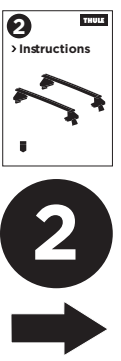

## Kit 145316

HONDA Civic, 5-dr Hatchback\Touring, 22-

ISO 11154-E

5562048001

Bring your life  
thule.com

THULE WingBar Evo	THULE WingBar Edge	THULE WingBar	THULE SquareBar Evo	<b>Evo X (scale)</b>	<b>Edge X (scale)</b>
<b>HONDA Civic, 5-dr Hatchback\Touring, 22-</b>				<b>37,5</b>	<b>D</b>
THULE ProBar Evo	THULE SlideBar Evo				<b>X (mm/inch)</b>
<b>HONDA Civic, 5-dr Hatchback\Touring, 22-</b>				<b>1026 mm / 40 3/8"</b>	

THULE WingBar Evo	THULE WingBar Edge	THULE WingBar	THULE SquareBar Evo	<b>Evo Y (scale)</b>	<b>Edge Y (scale)</b>
<b>HONDA Civic, 5-dr Hatchback\Touring, 22-</b>				<b>34</b>	<b>K</b>
THULE ProBar Evo	THULE SlideBar Evo				<b>Y (mm/inch)</b>
<b>HONDA Civic, 5-dr Hatchback\Touring, 22-</b>				<b>991 mm / 39"</b>	