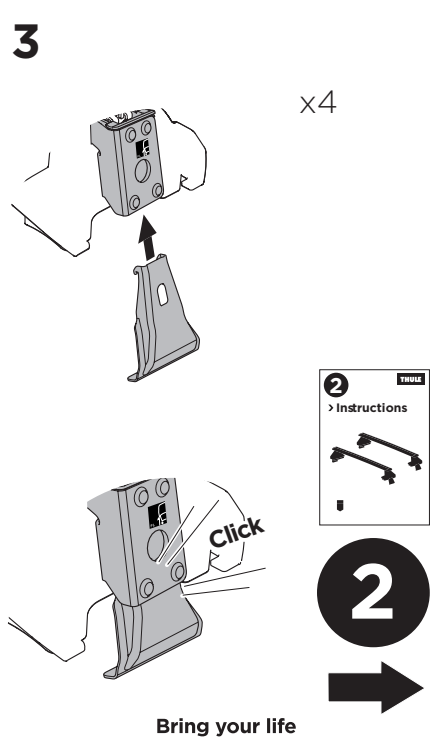

## Kit 145316

HONDA Civic, 5-dr Hatchback\Touring, 22-

ISO 11154-E

5562048001

Bring your life  
thule.com

THULE WingBar Evo	THULE WingBar Edge	THULE WingBar	THULE SquareBar Evo	<b>Evo X (scale)</b>	<b>Edge X (scale)</b>
<b>HONDA Civic, 5-dr Hatchback\Touring, 22-</b>				<b>37,5</b>	<b>D</b>
THULE ProBar Evo	THULE SlideBar Evo				<b>X (mm/inch)</b>
<b>HONDA Civic, 5-dr Hatchback\Touring, 22-</b>				<b>1026 mm / 40 3/8"</b>	