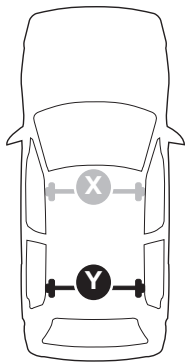

## Kit 145316

HONDA Civic, 5-dr Hatchback\Touring, 22-

ISO 11154-E

5562048001

Bring your life  
thule.com

THULE WingBar Evo	THULE WingBar Edge	THULE WingBar	THULE SquareBar Evo	<b>Evo X (scale)</b>	<b>Edge X (scale)</b>
<b>HONDA Civic, 5-dr Hatchback\Touring, 22-</b>				<b>37,5</b>	<b>D</b>
THULE ProBar Evo	THULE SlideBar Evo				<b>X (mm/inch)</b>
<b>HONDA Civic, 5-dr Hatchback\Touring, 22-</b>				<b>1026 mm / 40 3/8"</b>	

THULE WingBar Evo	THULE WingBar Edge	THULE WingBar	THULE SquareBar Evo	<b>Evo Y (scale)</b>	<b>Edge Y (scale)</b>
<b>HONDA Civic, 5-dr Hatchback\Touring, 22-</b>				<b>34</b>	<b>K</b>
THULE ProBar Evo	THULE SlideBar Evo				<b>Y (mm/inch)</b>
<b>HONDA Civic, 5-dr Hatchback\Touring, 22-</b>				<b>991 mm / 39"</b>	