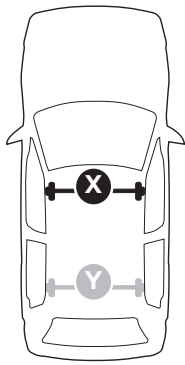

## Kit 145316

HONDA Civic, 5-dr Hatchback\Touring, 22-

ISO 11154-E

5562048001

Bring your life  
thule.com

THULE WingBar Evo	THULE WingBar Edge	THULE WingBar	THULE SquareBar Evo	<b>Evo X (scale)</b>	<b>Edge X (scale)</b>
<b>HONDA Civic, 5-dr Hatchback\Touring, 22-</b>				<b>37,5</b>	<b>D</b>
THULE ProBar Evo	THULE SlideBar Evo				<b>X (mm/inch)</b>
<b>HONDA Civic, 5-dr Hatchback\Touring, 22-</b>				<b>1026 mm / 40 3/8"</b>	

THULE WingBar Evo	THULE WingBar Edge	THULE WingBar	THULE SquareBar Evo	<b>Evo Y (scale)</b>	<b>Edge Y (scale)</b>
<b>HONDA Civic, 5-dr Hatchback\Touring, 22-</b>				<b>34</b>	<b>K</b>
THULE ProBar Evo	THULE SlideBar Evo				<b>Y (mm/inch)</b>
<b>HONDA Civic, 5-dr Hatchback\Touring, 22-</b>				<b>991 mm / 39"</b>	

	<b>W (mm/inch)</b>	<b>Z (mm/inch)</b>
<b>HONDA Civic, 5-dr Hatchback\Touring, 22-</b>	<b>607 mm / 23 7/8"</b>	<b>263 mm / 10 3/8"</b>