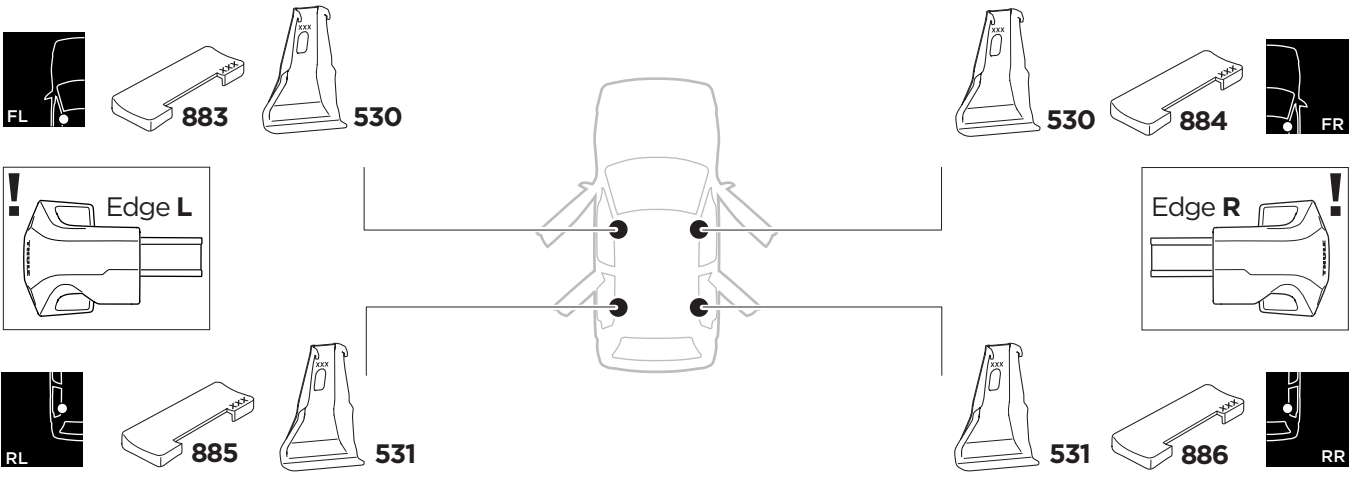

# 1

## Kit 145316

HONDA Civic, 5-dr Hatchback\Touring, 22-

ISO 11154-E

5562048001

Bring your life  
thule.com

THULE WingBar Evo	THULE WingBar Edge	THULE WingBar	THULE SquareBar Evo	<b>Evo X (scale)</b>	<b>Edge X (scale)</b>
<b>HONDA Civic, 5-dr Hatchback\Touring, 22-</b>				<b>37,5</b>	<b>D</b>
THULE ProBar Evo	THULE SlideBar Evo				<b>X (mm/inch)</b>
<b>HONDA Civic, 5-dr Hatchback\Touring, 22-</b>				<b>1026 mm / 40 3/8"</b>	

THULE WingBar Evo	THULE WingBar Edge	THULE WingBar	THULE SquareBar Evo	<b>Evo Y (scale)</b>	<b>Edge Y (scale)</b>
<b>HONDA Civic, 5-dr Hatchback\Touring, 22-</b>				<b>34</b>	<b>K</b>
THULE ProBar Evo	THULE SlideBar Evo				<b>Y (mm/inch)</b>
<b>HONDA Civic, 5-dr Hatchback\Touring, 22-</b>				<b>991 mm / 39"</b>	

	<b>W (mm/inch)</b>	<b>Z (mm/inch)</b>
<b>HONDA Civic, 5-dr Hatchback\Touring, 22-</b>	<b>607 mm / 23 7/8"</b>	<b>263 mm / 10 3/8"</b>