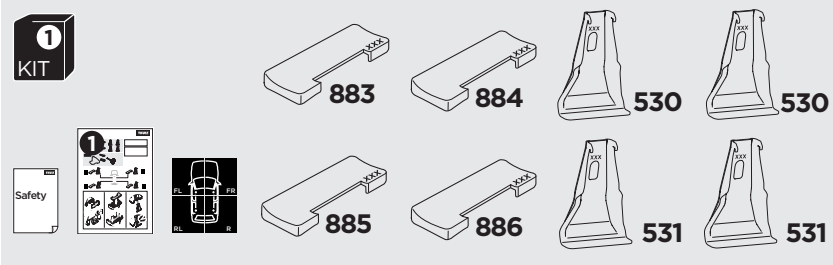

# 1

## Kit 145316

HONDA Civic, 5-dr Hatchback\Touring, 22-

ISO 11154-E

5562048001

Bring your life  
thule.com

THULE WingBar Evo	THULE WingBar Edge	THULE WingBar	THULE SquareBar Evo	<b>Evo X (scale)</b>	<b>Edge X (scale)</b>
<b>HONDA Civic, 5-dr Hatchback\Touring, 22-</b>				<b>37,5</b>	<b>D</b>
THULE ProBar Evo	THULE SlideBar Evo				<b>X (mm/inch)</b>
<b>HONDA Civic, 5-dr Hatchback\Touring, 22-</b>				<b>1026 mm / 40 3/8"</b>	

THULE WingBar Evo	THULE WingBar Edge	THULE WingBar	THULE SquareBar Evo	<b>Evo Y (scale)</b>	<b>Edge Y (scale)</b>
<b>HONDA Civic, 5-dr Hatchback\Touring, 22-</b>				<b>34</b>	<b>K</b>
THULE ProBar Evo	THULE SlideBar Evo				<b>Y (mm/inch)</b>
<b>HONDA Civic, 5-dr Hatchback\Touring, 22-</b>				<b>991 mm / 39"</b>	

	<b>W (mm/inch)</b>	<b>Z (mm/inch)</b>
<b>HONDA Civic, 5-dr Hatchback\Touring, 22-</b>	<b>607 mm / 23 7/8"</b>	<b>263 mm / 10 3/8"</b>