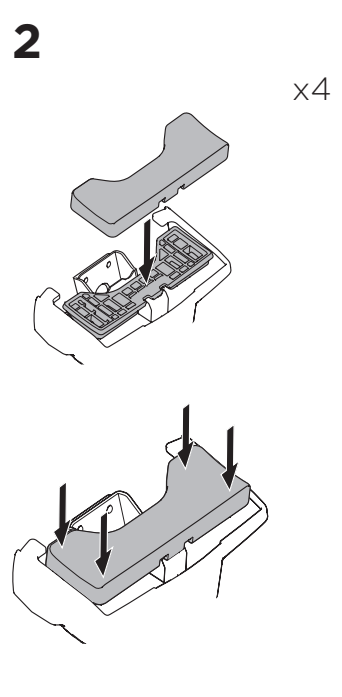

1

Kit 145342

MG 4, 5-dr Hatchback, 23-

ISO 11154-E

THULE WingBar Evo	THULE WingBar Edge	THULE WingBar	THULE SquareBar Evo	Evo X (scale)	Edge X (scale)
MG 4, 5-dr Hatchback, 23-				41	O
THULE ProBar Evo	THULE SlideBar Evo				X (mm/inch)
MG 4, 5-dr Hatchback, 23-				1061 mm / 41 3/4"	

THULE WingBar Evo	THULE WingBar Edge	THULE WingBar	THULE SquareBar Evo	Evo Y (scale)	Edge Y (scale)
MG 4, 5-dr Hatchback, 23-				35,5	H
THULE ProBar Evo	THULE SlideBar Evo				Y (mm/inch)
MG 4, 5-dr Hatchback, 23-				1006 mm / 39 5/8"	

	W (mm/inch)	Z (mm/inch)
MG 4, 5-dr Hatchback, 23-	700 mm / 27 1/2"	250 mm / 9 7/8"