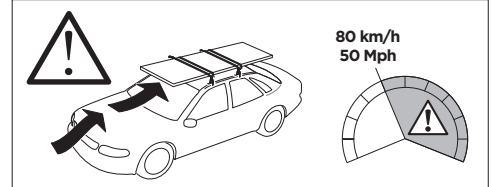

1

Kit 145342

MG 4, 5-dr Hatchback, 23-

ISO 11154-E