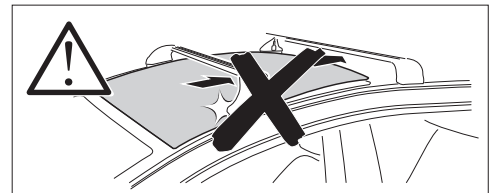

1

Kit 145342

MG 4, 5-dr Hatchback, 23-

ISO 11154-E