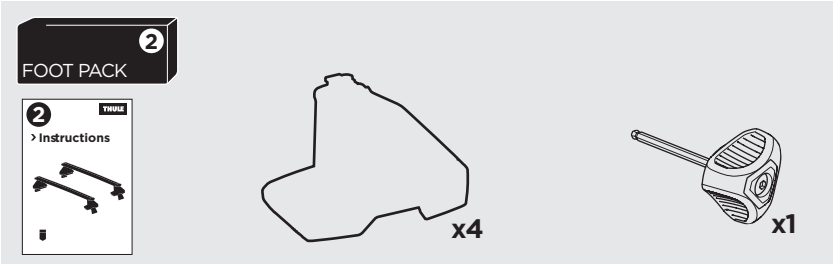

1

Kit 145342

MG 4, 5-dr Hatchback, 23-

ISO 11154-E

THULE WingBar Evo	THULE WingBar Edge	THULE WingBar	THULE SquareBar Evo	Evo X (scale)	Edge X (scale)
MG 4, 5-dr Hatchback, 23-				41	O
THULE ProBar Evo	THULE SlideBar Evo				X (mm/inch)
MG 4, 5-dr Hatchback, 23-				1061 mm / 41 3/4"	

THULE WingBar Evo	THULE WingBar Edge	THULE WingBar	THULE SquareBar Evo	Evo Y (scale)	Edge Y (scale)
MG 4, 5-dr Hatchback, 23-				35,5	H
THULE ProBar Evo	THULE SlideBar Evo				Y (mm/inch)
MG 4, 5-dr Hatchback, 23-				1006 mm / 39 5/8"	

	W (mm/inch)	Z (mm/inch)
MG 4, 5-dr Hatchback, 23-	700 mm / 27 1/2"	250 mm / 9 7/8"