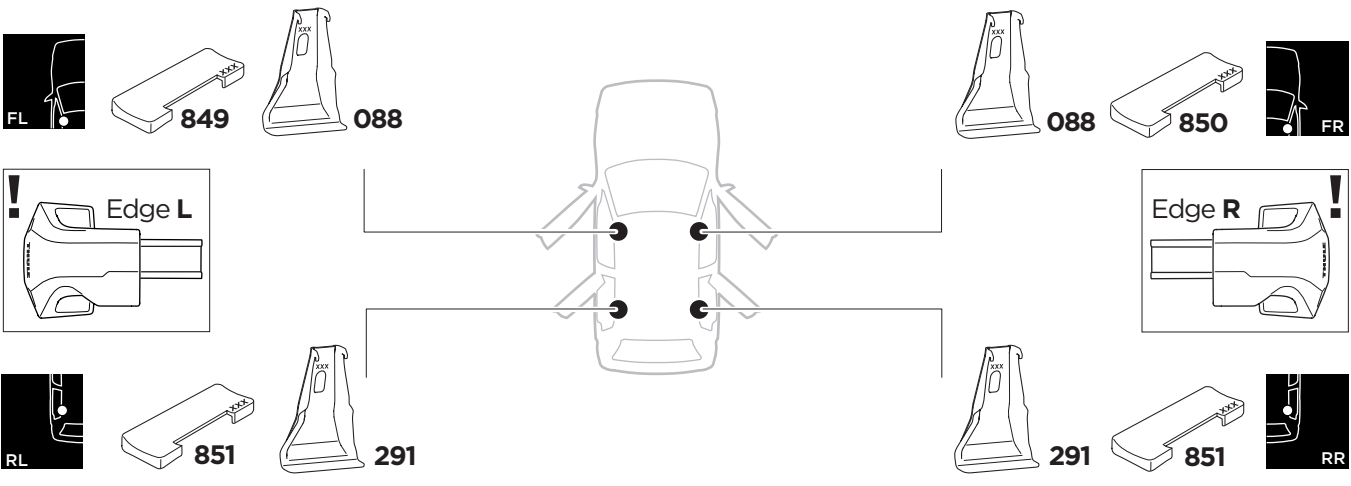

1

Kit 145342

MG 4, 5-dr Hatchback, 23-

ISO 11154-E

THULE WingBar Evo	THULE WingBar Edge	THULE WingBar	THULE SquareBar Evo	Evo X (scale)	Edge X (scale)
MG 4, 5-dr Hatchback, 23-				41	O
THULE ProBar Evo	THULE SlideBar Evo				X (mm/inch)
MG 4, 5-dr Hatchback, 23-				1061 mm / 41 3/4"	

THULE WingBar Evo	THULE WingBar Edge	THULE WingBar	THULE SquareBar Evo	Evo Y (scale)	Edge Y (scale)
MG 4, 5-dr Hatchback, 23-				35,5	H
THULE ProBar Evo	THULE SlideBar Evo				Y (mm/inch)
MG 4, 5-dr Hatchback, 23-				1006 mm / 39 5/8"	

	W (mm/inch)	Z (mm/inch)
MG 4, 5-dr Hatchback, 23-	700 mm / 27 1/2"	250 mm / 9 7/8"