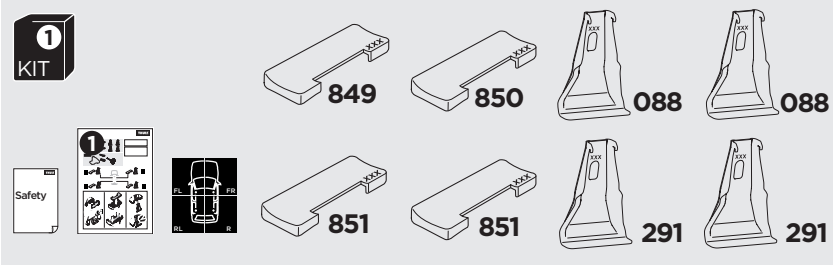

1

Kit 145342

MG 4, 5-dr Hatchback, 23-

ISO 11154-E

THULE WingBar Evo	THULE WingBar Edge	THULE WingBar	THULE SquareBar Evo	Evo X (scale)	Edge X (scale)
MG 4, 5-dr Hatchback, 23-				41	O
THULE ProBar Evo	THULE SlideBar Evo				X (mm/inch)
MG 4, 5-dr Hatchback, 23-				1061 mm / 41 3/4"	

THULE WingBar Evo	THULE WingBar Edge	THULE WingBar	THULE SquareBar Evo	Evo Y (scale)	Edge Y (scale)
MG 4, 5-dr Hatchback, 23-				35,5	H
THULE ProBar Evo	THULE SlideBar Evo				Y (mm/inch)
MG 4, 5-dr Hatchback, 23-				1006 mm / 39 5/8"	

	W (mm/inch)	Z (mm/inch)
MG 4, 5-dr Hatchback, 23-	700 mm / 27 1/2"	250 mm / 9 7/8"