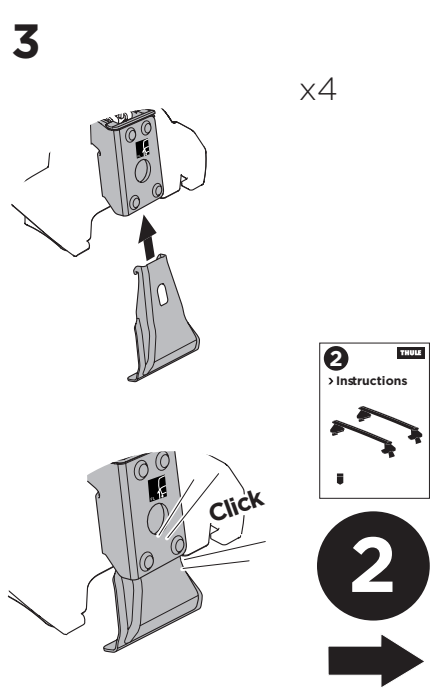

1

Kit 145342

MG 4, 5-dr Hatchback, 23-

ISO 11154-E

THULE WingBar Evo	THULE WingBar Edge	THULE WingBar	THULE SquareBar Evo	Evo X (scale)	Edge X (scale)
MG 4, 5-dr Hatchback, 23-				41	O
THULE ProBar Evo	THULE SlideBar Evo				X (mm/inch)
MG 4, 5-dr Hatchback, 23-				1061 mm / 41 3/4"	

THULE WingBar Evo	THULE WingBar Edge	THULE WingBar	THULE SquareBar Evo	Evo Y (scale)	Edge Y (scale)
MG 4, 5-dr Hatchback, 23-				35,5	H
THULE ProBar Evo	THULE SlideBar Evo				Y (mm/inch)
MG 4, 5-dr Hatchback, 23-				1006 mm / 39 5/8"	

	W (mm/inch)	Z (mm/inch)
MG 4, 5-dr Hatchback, 23-	700 mm / 27 1/2"	250 mm / 9 7/8"