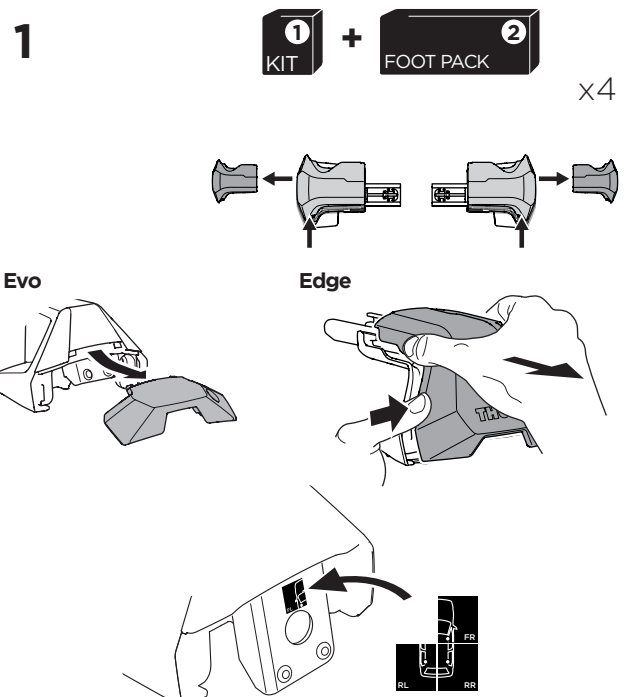

1

Kit 145342

MG 4, 5-dr Hatchback, 23-

ISO 11154-E

THULE WingBar Evo	THULE WingBar Edge	THULE WingBar	THULE SquareBar Evo	Evo X (scale)	Edge X (scale)
MG 4, 5-dr Hatchback, 23-				41	O
THULE ProBar Evo	THULE SlideBar Evo				X (mm/inch)
MG 4, 5-dr Hatchback, 23-				1061 mm / 41 3/4"	

THULE WingBar Evo	THULE WingBar Edge	THULE WingBar	THULE SquareBar Evo	Evo Y (scale)	Edge Y (scale)
MG 4, 5-dr Hatchback, 23-				35,5	H
THULE ProBar Evo	THULE SlideBar Evo				Y (mm/inch)
MG 4, 5-dr Hatchback, 23-				1006 mm / 39 5/8"	

	W (mm/inch)	Z (mm/inch)
MG 4, 5-dr Hatchback, 23-	700 mm / 27 1/2"	250 mm / 9 7/8"