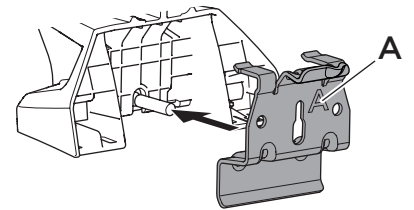

1

Kit 186116

GENESIS GV70, 5-dr SUV, 21-

ISO 11154-E

This kit is only for vehicles with flush railing.

1

Evo

Edge

2

3

4

5

2