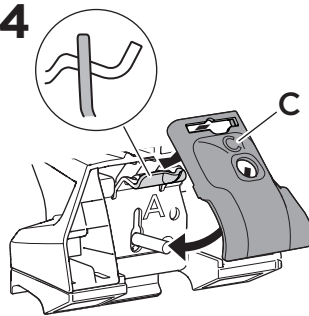

1

Kit 186116

GENESIS GV70, 5-dr SUV, 21-

ISO 11154-E

This kit is only for vehicles with flush railing.

1

Evo

Edge

2

3

4

5

2