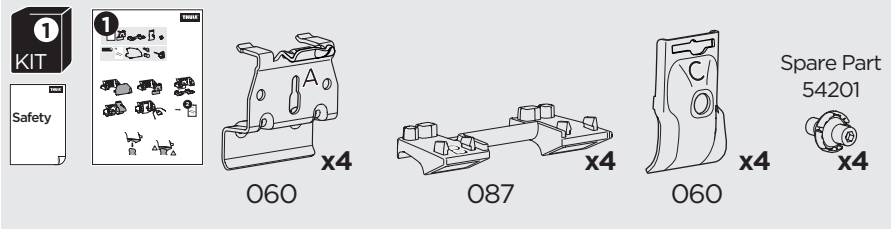

1

Kit 186116

GENESIS GV70, 5-dr SUV, 21-

ISO 11154-E

This kit is only for vehicles with flush railing.

1

Evo

Edge