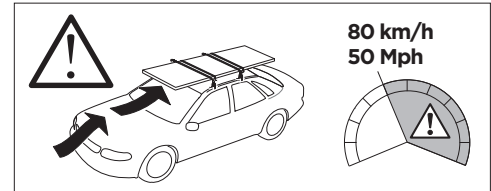

1

Kit 186116

GENESIS GV70, 5-dr SUV, 21-

ISO 11154-E

This kit is only for vehicles with flush railing.

1

Evo

Edge