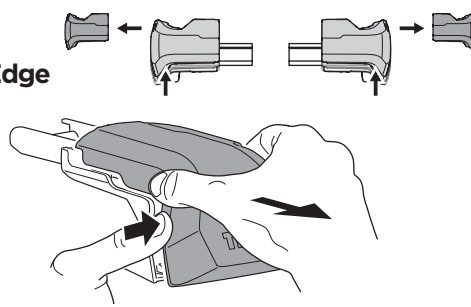

1

Kit 186116

GENESIS GV70, 5-dr SUV, 21-

ISO 11154-E

This kit is only for vehicles with flush railing.

1

Evo

Edge