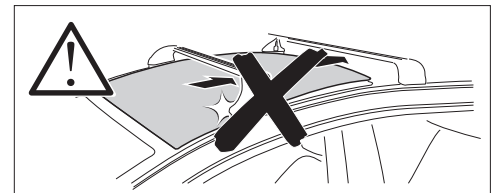

1

Kit 186170

KIA Ceed Sportwagon (CD), 5-dr Estate, 19-
KIA XCeed (CD), 5-dr SUV, 19-

ISO 11154-E

This kit is only for vehicles with flush railing.

1 KIT
Safety

O39 x4 139 x4 O23 x4 Spare Part 54201 x4

Max: 75 kg / 165 lbs

Max 130 km/h / 80 Mph

2 FOOT PACK

4 Nm x1

80 km/h / 50 Mph

1 KIT + **2 FOOT PACK**

1 Evo Edge

2

3 **4** **5**