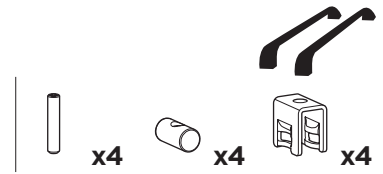

 +  7 kg
15,4 lbs = Max: 100 kg
/ 220 lbs

 +  10,5 kg
21,1 lbs = Max: 150 kg
/ 330 lbs

  Max 130 km/h
80 Mph

  80 km/h
50 Mph

ISO 11154-E

5562356001

Bring your life
thule.com

This kit is only for vehicles with fixpoint mounting.

1
KIT

Safety

i

1

A

x4

B

x4

C

x4

D

x4

E

x4

2

x4