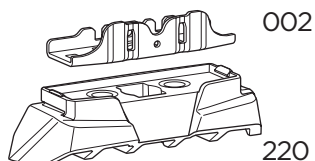

This kit is only for vehicles with fixpoint mounting.

1
KIT

Safety

i