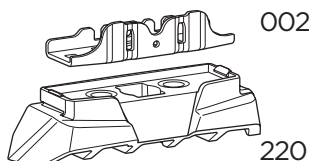

This kit is only for vehicles with fixpoint mounting.

1
KIT

Safety

i