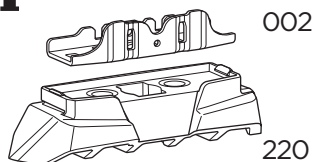

This kit is only for vehicles with fixpoint mounting.

1
KIT

Safety

i