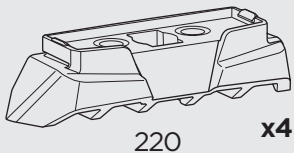

This kit is only for vehicles with fixpoint mounting.

1
KIT

Safety

i