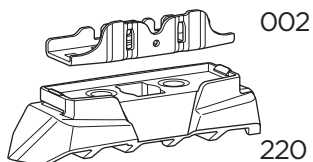

This kit is only for vehicles with fixpoint mounting.

1
KIT

Safety

i