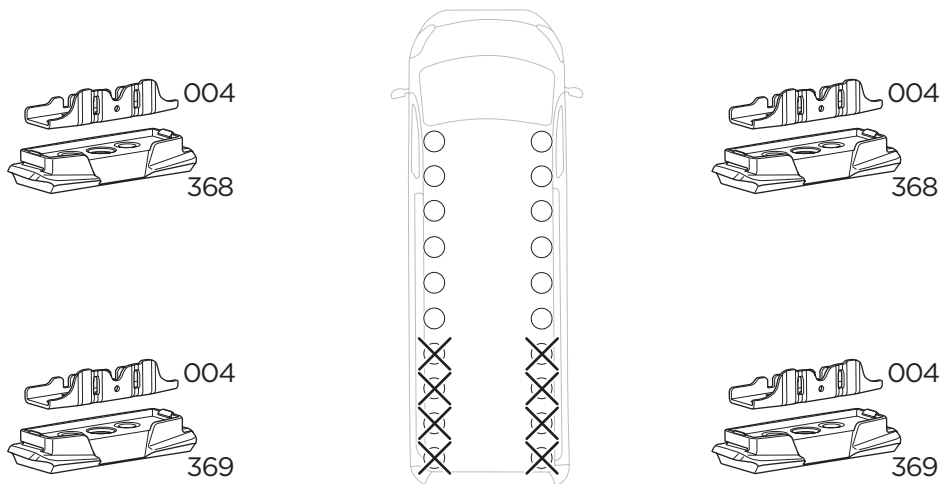

1

Kit 187172

VOLKSWAGEN Crafter (Typ SY/SZ), 4-dr Van, 17-

This kit is only for vehicles with fixpoint mounting.

1

2

3

4