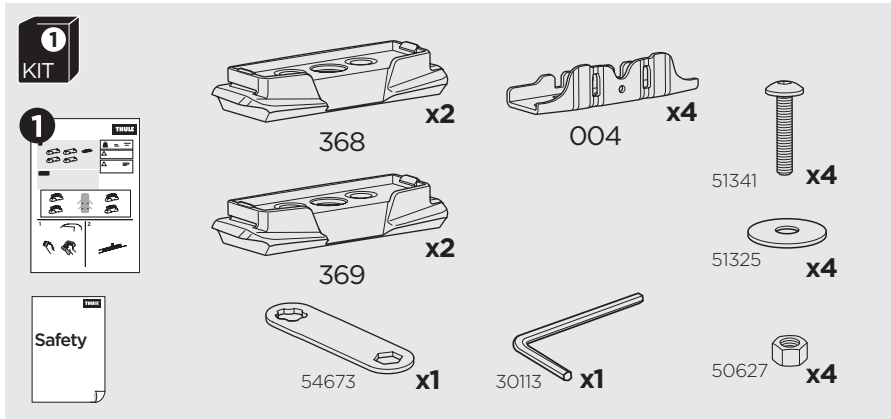

1

Kit 187172

VOLKSWAGEN Crafter (Typ SY/SZ), 4-dr Van, 17-

This kit is only for vehicles with fixpoint mounting.

1

2

3

4