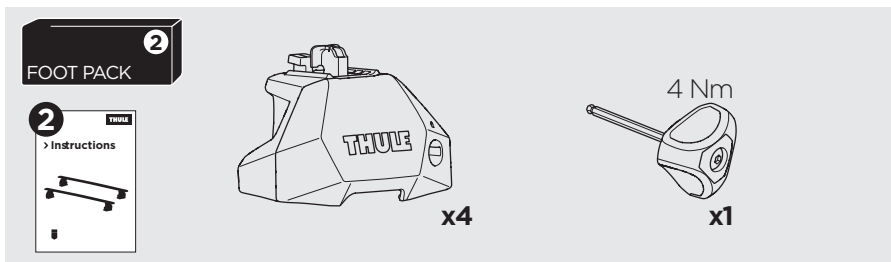

1

Kit 187172

VOLKSWAGEN Crafter (Typ SY/SZ), 4-dr Van, 17-

This kit is only for vehicles with fixpoint mounting.

1

2

3

4