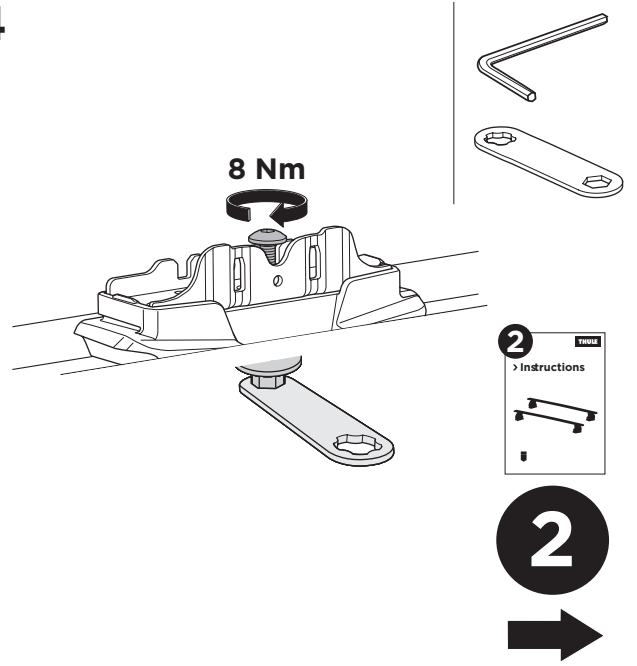

1

Kit 187172

VOLKSWAGEN Crafter (Typ SY/SZ), 4-dr Van, 17-

This kit is only for vehicles with fixpoint mounting.

1

2

3

4