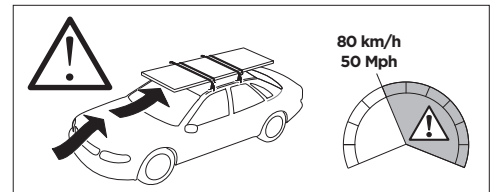

1

Kit 187172

VOLKSWAGEN Crafter (Typ SY/SZ), 4-dr Van, 17-

This kit is only for vehicles with fixpoint mounting.

1

2

3

4