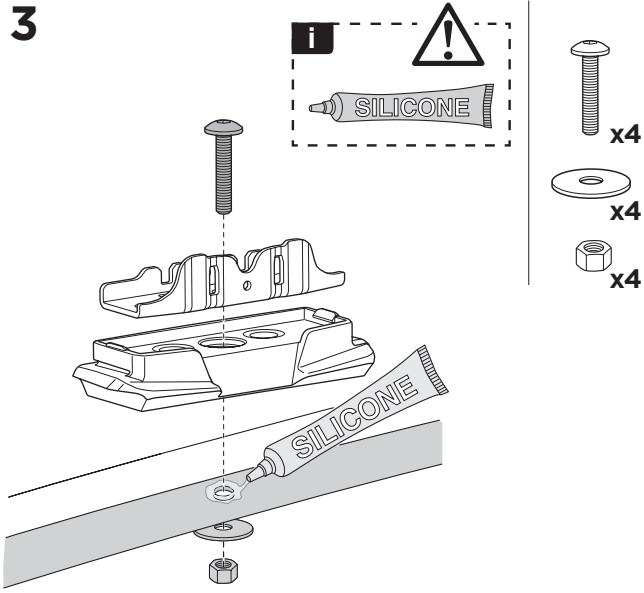

1

Kit 187172

VOLKSWAGEN Crafter (Typ SY/SZ), 4-dr Van, 17-

This kit is only for vehicles with fixpoint mounting.

1

2

3

4