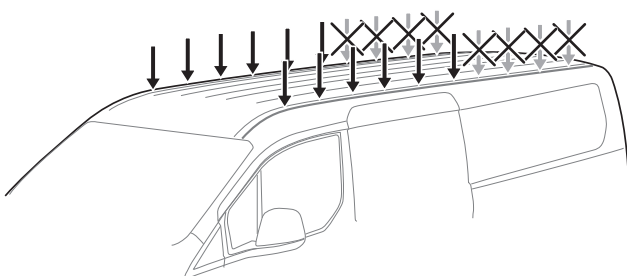

1

Kit 187172

VOLKSWAGEN Crafter (Typ SY/SZ), 4-dr Van, 17-

This kit is only for vehicles with fixpoint mounting.

1

2

3

4