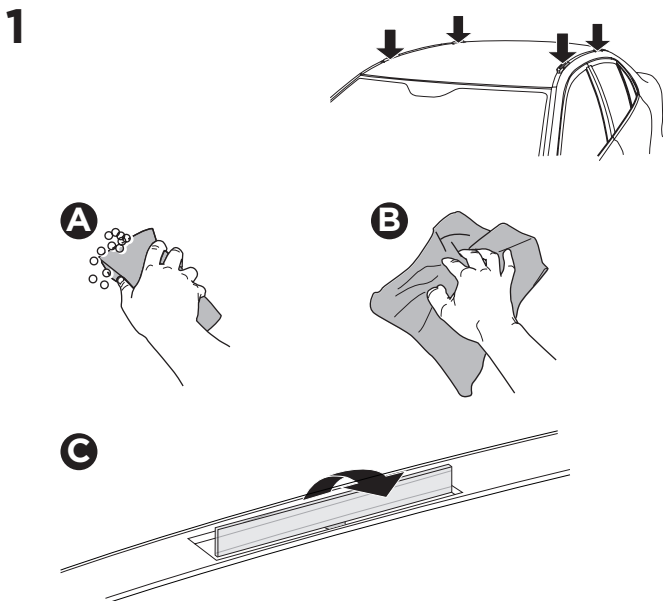

1

Kit 187180

MERCEDES S-Class LWB (V223), 4-dr Sedan, 21-

ISO 11154-E

This kit is only for vehicles with fixpoint mounting.

3

4

5