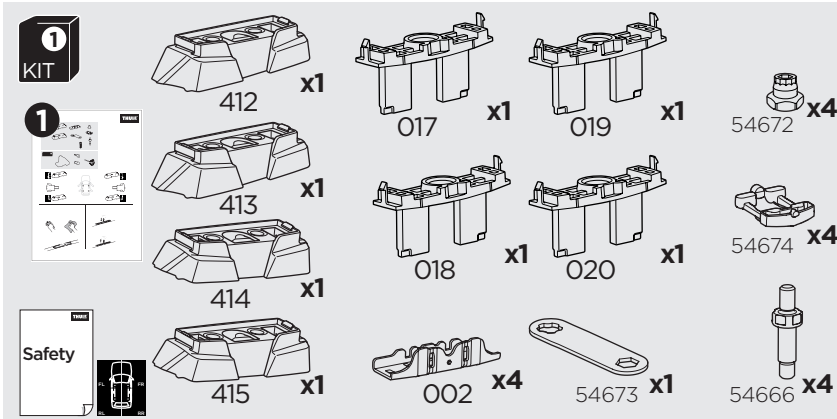

1

Kit 187180

MERCEDES S-Class LWB (V223), 4-dr Sedan, 21-

ISO 11154-E

This kit is only for vehicles with fixpoint mounting.

3

4

5