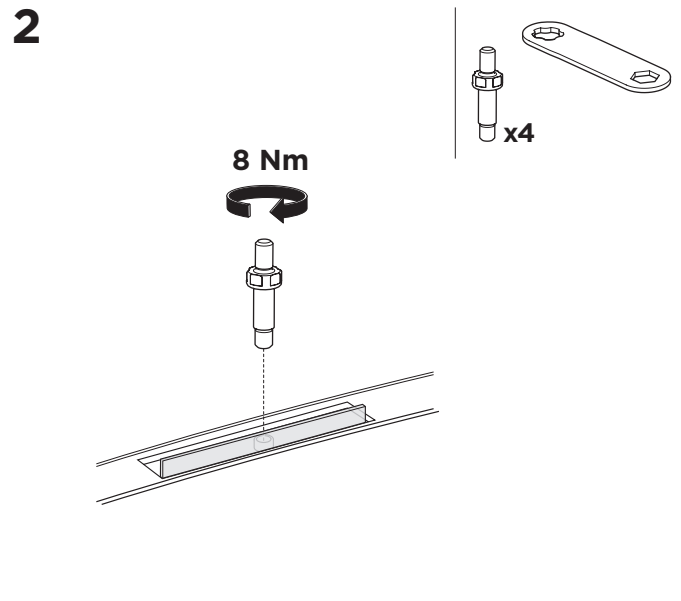

1

Kit 187180

MERCEDES S-Class LWB (V223), 4-dr Sedan, 21-

ISO 11154-E

This kit is only for vehicles with fixpoint mounting.

3

4

5