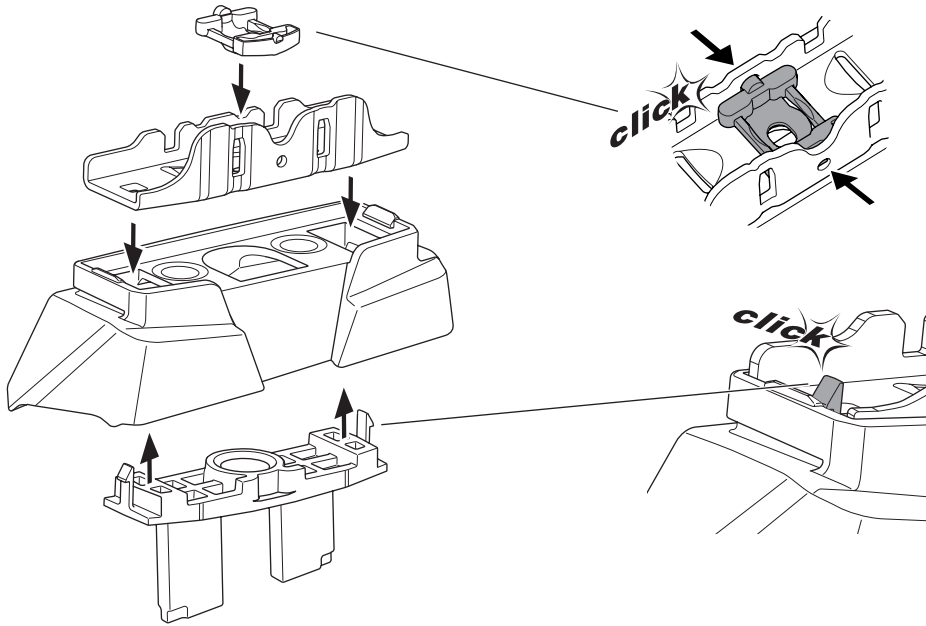

1

Kit 187180

MERCEDES S-Class LWB (V223), 4-dr Sedan, 21-

ISO 11154-E

This kit is only for vehicles with fixpoint mounting.

3

4

5