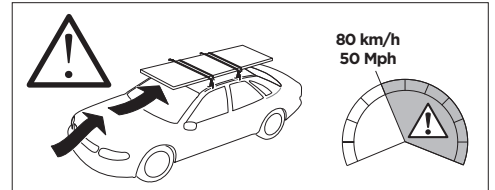

1

Kit 187180

MERCEDES S-Class LWB (V223), 4-dr Sedan, 21-

ISO 11154-E

This kit is only for vehicles with fixpoint mounting.

3

4

5