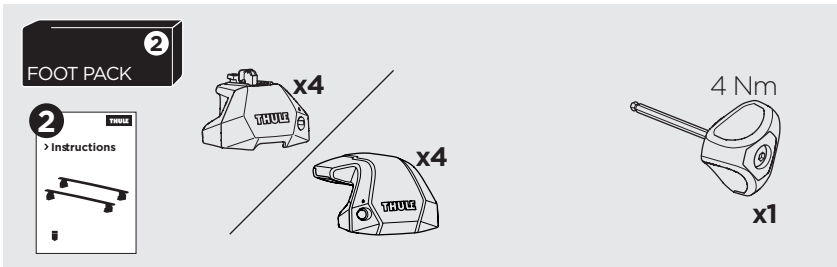

1

Kit 187180

MERCEDES S-Class LWB (V223), 4-dr Sedan, 21-

ISO 11154-E

This kit is only for vehicles with fixpoint mounting.

3

4

5