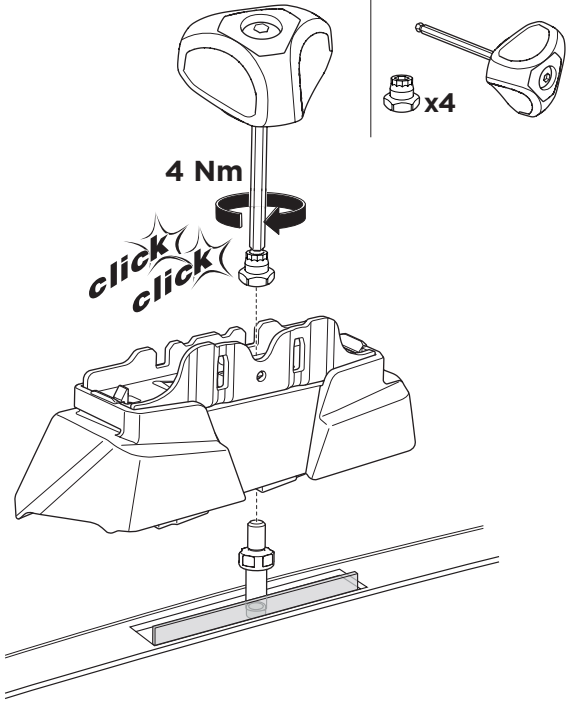

1

Kit 187180

MERCEDES S-Class LWB (V223), 4-dr Sedan, 21-

ISO 11154-E

This kit is only for vehicles with fixpoint mounting.

3

4

5