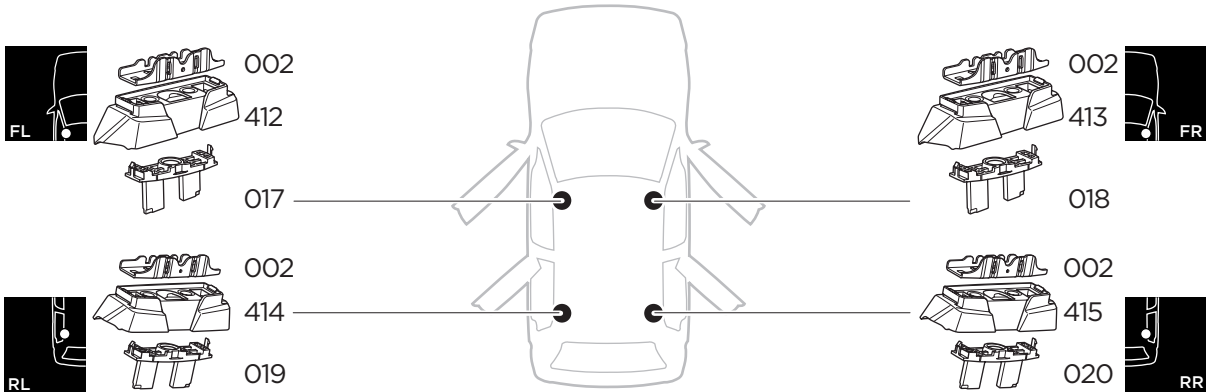

1

Kit 187180

MERCEDES S-Class LWB (V223), 4-dr Sedan, 21-

ISO 11154-E

This kit is only for vehicles with fixpoint mounting.

3

4

5