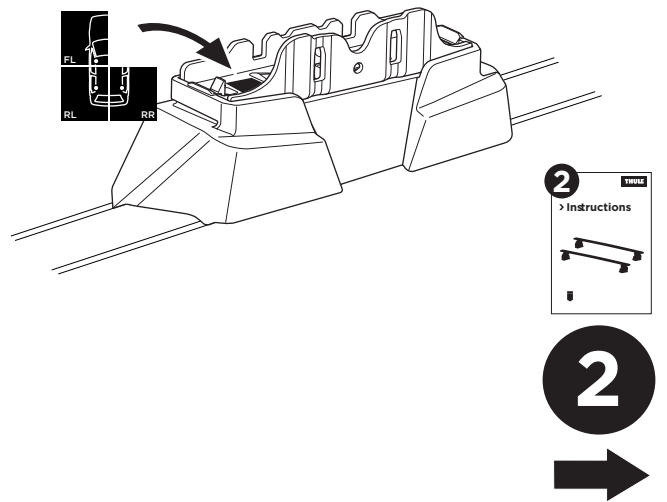

1

Kit 187180

MERCEDES S-Class LWB (V223), 4-dr Sedan, 21-

ISO 11154-E

This kit is only for vehicles with fixpoint mounting.

3

4

5