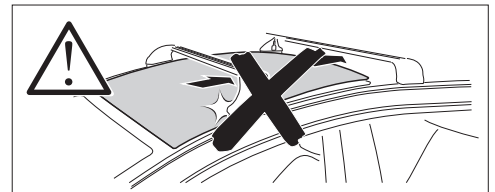

1

Kit 187180

MERCEDES S-Class LWB (V223), 4-dr Sedan, 21-

ISO 11154-E

This kit is only for vehicles with fixpoint mounting.

3

4

5