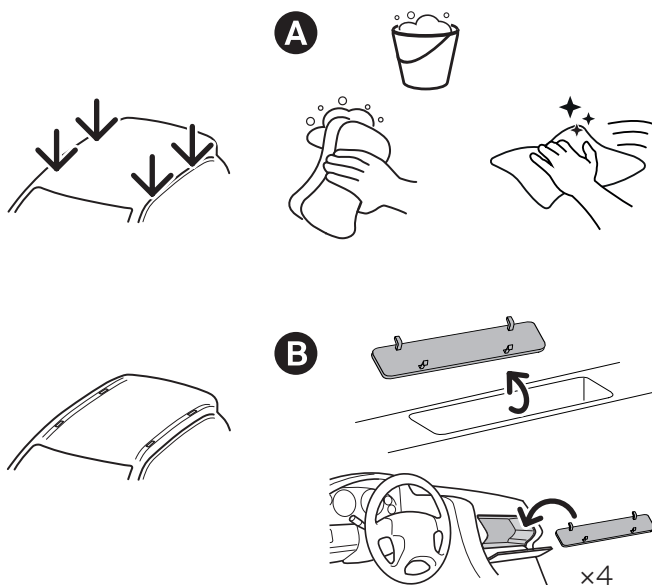

1

Kit 187219

SUBARU Uncharted, 5-dr SUV, 26-

1
KIT

This kit is only for vehicles with fixpoint mounting.

- 002 x4
- 54672 x4
- 54673 x1
- [Image] x1
- 464 x2
- 54674 x4
- Safety x1
- 465 x2
- 54666 x4
- [Image] x1

+ 7 kg / 15.4 lbs

= Max 75 kg / 165 lbs

i

1

2

x4