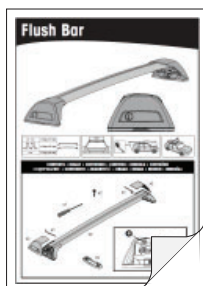

1. **EN** Please read safety and warranty booklet included with this product prior to use. For more information visit your local dealer.
2. **DE** Bitte lesen und beachten Sie die beiliegende Montageanleitung, Sicherheitshinweise und Garantiebedingungen bevor Sie das Produkt montieren/benutzen. Für weitere Informationen kontaktieren Sie bitte Ihnen Händler.
3. **ES** Por favor, lea folleto de seguridad y garantía que se incluye con este producto antes de su uso . Para obtener más información, visite a su distribuidor local.
4. **FR** Veuillez lire attentivement le manuel de sécurité et de garantie avant utilisation. Pour plus d'informations, visitez votre concessionnaire local.
5. **NO** Vennligst les hefte om sikkerhet og garanti som er vedlagt dette produkt før det tas i bruk. For mer informasjon ta kontakt med din forhandler.
6. **PT** Por favor leia o manual de segurança e garantia incluído, antes de utilizar o produto. Para mais informações visite o seu revendedor local.
7. **RU** Пожалуйста, ознакомьтесь с инструкцией перед тем, как использовать товар. Для получения более подробной информации обратитесь к местному дилеру.
8. **IT** Si prega di leggere il libretto di sicurezza e garanzia incluso nel prodotto prima dell'uso. Per maggiori informazioni visita il rivenditore locale.
9. **PL** Proszę zapoznać się z warunkami gwarancji i bezpieczeństwa przed użyciem produktu. W celu uzyskania dodatkowych informacji proszę kontaktować się z najbliższym autoryzowanym punktem sprzedaży.
10. **CS** Před použitím si prosím přečtete přiložené informace o bezpečnosti a záručních podmínkách. Pro více informací navštivte nejbližšího dealera.
11. **SK** Pred použitím si prosím prečítajte priložené informácie o bezpečnosti a záručných podmienkach. Pre viac informácií navštívte najbližšieho diera.
12. **NL** A.U.B. bijgesloten garantie- en veiligheidsinstructies grondig lezen voor gebruik van dit product. Voor meer informatie graag contact opnemen met uw dealer.
13. **SV** Var snäll och läs igenom säkerhets- och garantihäftet som medföljer produkten före användning. För mer information besök din lokala återförsäljare.
14. **DK** Læs venligst sikkerheds- og garantibogsholderen, der følger med dette produkt, inden brug. For mere information besøg din lokale forhandler.
15. **UA** Будь ласка, ознайомтеся з бронею безпеки та гарантії, включені до цього продукту перед використанням. Для отримання додаткової інформації відвідайте місцевого дилера.
16. **FI** Lue tämän tuotteen mukana toimitetut turvallisuus- ja takuu huoltopalvelut ennen käyttöä. Lisätietoja saat paikalliselta jälleenmyyjältä.

Yakima Australia Pty Ltd
17 Hinkler Court, Brendale
QLD 4500, Australia
1800 143 548
www.prorack.com.au
www.whispbar.com.au

Yakima Products, Inc.
4101 Kruse Way
Lake Oswego, OR. 97035 USA
888 925 4621
www.yakima.com

WORKS WITH: