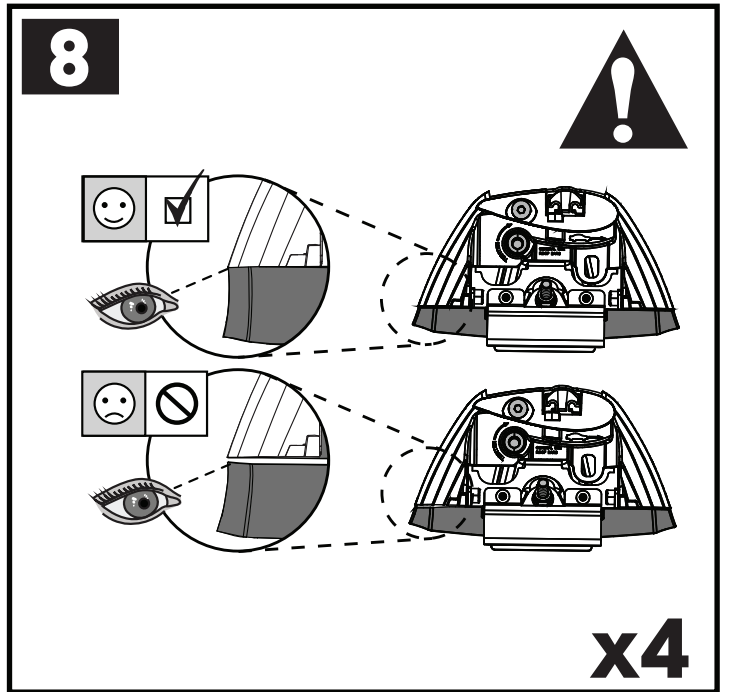

13

x2

		1	2	A	B
Audi Q3/RS Q3, 5dr SUV 18+	EU	X = 920 mm (36 1/4")	X = 885 mm (34 7/8")	-A = 115 mm (4 1/2")	B = 600 mm (23 5/8")
Audi Q3/RS Q3, 5dr SUV 19+	AU, CN, NZ ZA	X = 920 mm (36 1/4")	X = 885 mm (34 7/8")	-A = 115 mm (4 1/2")	B = 600 mm (23 5/8")
Ford Focus, 5dr Estate 11-18	EU	X = 827 mm (32 1/2")	X = 754 mm (29 5/8")	A = 5 mm (2/8")	B = 760 mm (29 7/8")
Ford Focus, 5dr Wagon 11-18	NZ	X = 827 mm (32 1/2")	X = 754 mm (29 5/8")	A = 5 mm (2/8")	B = 760 mm (29 7/8")
Ford Edge, 5dr SUV 16-18	EU	X = 885 mm (34 7/8")	X = 852 mm (33 1/2")	-A = 80 mm (3 1/8")	B = 670 mm (26 3/8")
Ford Edge, 5dr SUV 19+	EU	X = 885 mm (34 7/8")	X = 852 mm (33 1/2")	-A = 80 mm (3 1/8")	B = 670 mm (26 3/8")
Ford Endura, 5dr SUV Jan 19+	AU/NZ	X = 885 mm (34 7/8")	X = 852 mm (33 1/2")	-A = 80 mm (3 1/8")	B = 670 mm (26 3/8")
Ford Mondeo, 5dr Estate 07-14	EU	X = 830 mm (32 5/8")	X = 790 mm (31 1/8")	-A = 5 mm (2/8")	B = 700 mm (27 1/2")
Ford Mondeo, 5dr Wagon 07-14	AU, NZ	X = 830 mm (32 5/8")	X = 790 mm (31 1/8")	-A = 5 mm (2/8")	B = 700 mm (27 1/2")
Mercedes-Benz C-Class, 5dr Estate 14+	EU	X = 810 mm (31 7/8")	X = 735 mm (28 7/8")	-A = 30 mm (1 1/8")	B = 690 mm (27 1/8")
Mercedes-Benz C-Class, 5dr Wagon 14+	AU, NZ, ZA	X = 810 mm (31 7/8")	X = 735 mm (28 7/8")	-A = 30 mm (1 1/8")	B = 690 mm (27 1/8")
Mercedes-Benz C-Class, 5dr Wagon 15-17	CN	X = 810 mm (31 7/8")	X = 735 mm (28 7/8")	-A = 30 mm (1 1/8")	B = 690 mm (27 1/8")
Mercedes-Benz E-Class, 5dr Estate 16+	EU	X = 850 mm (33 1/2")	X = 812 mm (32")	A = 60 mm (2 3/8")	B = 810 mm (31 7/8")
Mercedes-Benz E-Class, 5dr Wagon 16+	AU	X = 850 mm (33 1/2")	X = 812 mm (32")	A = 60 mm (2 3/8")	B = 810 mm (31 7/8")
Mercedes-Benz E-Class, 5dr Wagon 17+	NZ	X = 850 mm (33 1/2")	X = 812 mm (32")	A = 60 mm (2 3/8")	B = 810 mm (31 7/8")
Mercedes-Benz E-Class All-Terrain, 5dr Estate 17+	EU	X = 850 mm (33 1/2")	X = 812 mm (32")	A = 60 mm (2 3/8")	B = 810 mm (31 7/8")
Mercedes-Benz E-Class All-Terrain, 5dr Wagon 17+	AU	X = 850 mm (33 1/2")	X = 812 mm (32")	A = 60 mm (2 3/8")	B = 810 mm (31 7/8")
Opel Crossland X, 5dr SUV 17+	EU	X = 805 mm (31 3/4")	X = 765 mm (30 1/8")	-A = 200 mm (7 7/8")	B = 550 mm (21 5/8")
Opel Grandland X, 5dr SUV 17+	EU	X = 860 mm (33 7/8")	X = 815 mm (32 1/8")	-A = 155 mm (6 1/8")	B = 585 mm (23")
Peugeot 3008, 5dr SUV 16+	EU	X = 857 mm (33 3/4")	X = 825 mm (32 1/2")	-A = 70 mm (2 3/4")	B = 650 mm (25 5/8")
Peugeot 3008, 5dr SUV 17+	AU	X = 857 mm (33 3/4")	X = 825 mm (32 1/2")	-A = 70 mm (2 3/4")	B = 650 mm (25 5/8")
Porsche Cayenne, 5dr SUV 18+	EU	X = 930 mm (36 5/8")	X = 893 mm (35 1/8")	-A = 170 mm (6 2/3")	B = 600 mm (23 5/8")
Porsche Cayenne, 5dr SUV 19+	AU, NZ, ZA	X = 930 mm (36 5/8")	X = 893 mm (35 1/8")	-A = 170 mm (6 2/3")	B = 600 mm (23 5/8")
Seat Leon ST, 5dr Estate 17+	EU	X = 805 mm (31 3/4")	X = 750 mm (29 1/2")	-A = 50 mm (2")	B = 680 mm (26 3/4")
Vauxhall Crossland X, 5dr SUV 17+	EU	X = 805 mm (31 3/4")	X = 765 mm (30 1/8")	-A = 200 mm (7 7/8")	B = 550 mm (21 5/8")
Vauxhall Grandland X, 5dr SUV 17+	EU	X = 860 mm (33 7/8")	X = 815 mm (32 1/8")	-A = 155 mm (6 1/8")	B = 585 mm (23")
Volkswagen Passat, 5dr Wagon May 15+	NZ	X = 825 mm (32 1/2")	X = 785 mm (30 7/8")	-A = 5 mm (2/8")	B = 745 mm (29 3/8")
Volkswagen Passat, 5dr Wagon Jul 15+	AU	X = 825 mm (32 1/2")	X = 785 mm (30 7/8")	-A = 5 mm (2/8")	B = 745 mm (29 3/8")
Volkswagen Passat, 5dr Wagon 15+	ZA	X = 825 mm (32 1/2")	X = 785 mm (30 7/8")	-A = 5 mm (2/8")	B = 745 mm (29 3/8")
Volkswagen Passat Alltrack, 5dr Estate 15+	EU	X = 825 mm (32 1/2")	X = 785 mm (30 7/8")	-A = 5 mm (2/8")	B = 745 mm (29 3/8")
Volkswagen Passat Alltrack, 5dr Wagon 16+	AU, NZ	X = 825 mm (32 1/2")	X = 785 mm (30 7/8")	-A = 5 mm (2/8")	B = 745 mm (29 3/8")
Volkswagen Passat Variant, 5dr Estate 14+	EU	X = 825 mm (32 1/2")	X = 785 mm (30 7/8")	-A = 5 mm (2/8")	B = 745 mm (29 3/8")
Volkswagen Variant, 5dr Wagon 16-17	CN	X = 825 mm (32 1/2")	X = 785 mm (30 7/8")	-A = 5 mm (2/8")	B = 745 mm (29 3/8")