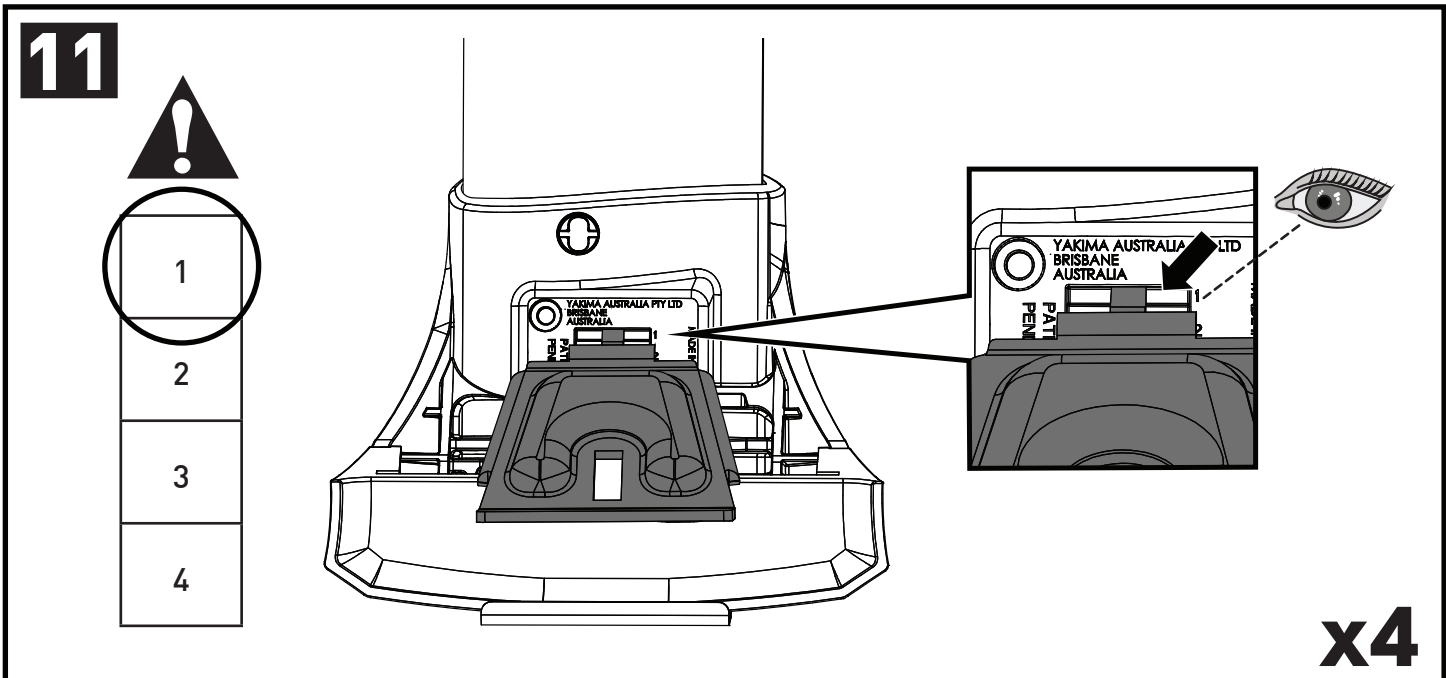

13

x2

		1	2	A	B
Audi Q3/RS Q3, 5dr SUV 18+	EU	X = 920 mm (36 1/4")	X = 885 mm (34 7/8")	-A = 115 mm (4 1/2")	B = 600 mm (23 5/8")
Audi Q3/RS Q3, 5dr SUV 19+	AU, CN, NZ ZA	X = 920 mm (36 1/4")	X = 885 mm (34 7/8")	-A = 115 mm (4 1/2")	B = 600 mm (23 5/8")
Ford Focus, 5dr Estate 11-18	EU	X = 827 mm (32 1/2")	X = 754 mm (29 5/8")	A = 5 mm (2/8")	B = 760 mm (29 7/8")
Ford Focus, 5dr Wagon 11-18	NZ	X = 827 mm (32 1/2")	X = 754 mm (29 5/8")	A = 5 mm (2/8")	B = 760 mm (29 7/8")
Ford Edge, 5dr SUV 16-18	EU	X = 885 mm (34 7/8")	X = 852 mm (33 1/2")	-A = 80 mm (3 1/8")	B = 670 mm (26 3/8")
Ford Edge, 5dr SUV 19+	EU	X = 885 mm (34 7/8")	X = 852 mm (33 1/2")	-A = 80 mm (3 1/8")	B = 670 mm (26 3/8")
Ford Endura, 5dr SUV Jan 19+	AU/NZ	X = 885 mm (34 7/8")	X = 852 mm (33 1/2")	-A = 80 mm (3 1/8")	B = 670 mm (26 3/8")
Ford Mondeo, 5dr Estate 07-14	EU	X = 830 mm (32 5/8")	X = 790 mm (31 1/8")	-A = 5 mm (2/8")	B = 700 mm (27 1/2")
Ford Mondeo, 5dr Wagon 07-14	AU, NZ	X = 830 mm (32 5/8")	X = 790 mm (31 1/8")	-A = 5 mm (2/8")	B = 700 mm (27 1/2")
Mercedes-Benz C-Class, 5dr Estate 14+	EU	X = 810 mm (31 7/8")	X = 735 mm (28 7/8")	-A = 30 mm (1 1/8")	B = 690 mm (27 1/8")
Mercedes-Benz C-Class, 5dr Wagon 14+	AU, NZ, ZA	X = 810 mm (31 7/8")	X = 735 mm (28 7/8")	-A = 30 mm (1 1/8")	B = 690 mm (27 1/8")
Mercedes-Benz C-Class, 5dr Wagon 15-17	CN	X = 810 mm (31 7/8")	X = 735 mm (28 7/8")	-A = 30 mm (1 1/8")	B = 690 mm (27 1/8")
Mercedes-Benz E-Class, 5dr Estate 16+	EU	X = 850 mm (33 1/2")	X = 812 mm (32")	A = 60 mm (2 3/8")	B = 810 mm (31 7/8")
Mercedes-Benz E-Class, 5dr Wagon 16+	AU	X = 850 mm (33 1/2")	X = 812 mm (32")	A = 60 mm (2 3/8")	B = 810 mm (31 7/8")
Mercedes-Benz E-Class, 5dr Wagon 17+	NZ	X = 850 mm (33 1/2")	X = 812 mm (32")	A = 60 mm (2 3/8")	B = 810 mm (31 7/8")
Mercedes-Benz E-Class All-Terrain, 5dr Estate 17+	EU	X = 850 mm (33 1/2")	X = 812 mm (32")	A = 60 mm (2 3/8")	B = 810 mm (31 7/8")
Mercedes-Benz E-Class All-Terrain, 5dr Wagon 17+	AU	X = 850 mm (33 1/2")	X = 812 mm (32")	A = 60 mm (2 3/8")	B = 810 mm (31 7/8")
Opel Crossland X, 5dr SUV 17+	EU	X = 805 mm (31 3/4")	X = 765 mm (30 1/8")	-A = 200 mm (7 7/8")	B = 550 mm (21 5/8")
Opel Grandland X, 5dr SUV 17+	EU	X = 860 mm (33 7/8")	X = 815 mm (32 1/8")	-A = 155 mm (6 1/8")	B = 585 mm (23")
Peugeot 3008, 5dr SUV 16+	EU	X = 857 mm (33 3/4")	X = 825 mm (32 1/2")	-A = 70 mm (2 3/4")	B = 650 mm (25 5/8")
Peugeot 3008, 5dr SUV 17+	AU	X = 857 mm (33 3/4")	X = 825 mm (32 1/2")	-A = 70 mm (2 3/4")	B = 650 mm (25 5/8")
Porsche Cayenne, 5dr SUV 18+	EU	X = 930 mm (36 5/8")	X = 893 mm (35 1/8")	-A = 170 mm (6 2/3")	B = 600 mm (23 5/8")
Porsche Cayenne, 5dr SUV 19+	AU, NZ, ZA	X = 930 mm (36 5/8")	X = 893 mm (35 1/8")	-A = 170 mm (6 2/3")	B = 600 mm (23 5/8")
Seat Leon ST, 5dr Estate 17+	EU	X = 805 mm (31 3/4")	X = 750 mm (29 1/2")	-A = 50 mm (2")	B = 680 mm (26 3/4")
Vauxhall Crossland X, 5dr SUV 17+	EU	X = 805 mm (31 3/4")	X = 765 mm (30 1/8")	-A = 200 mm (7 7/8")	B = 550 mm (21 5/8")
Vauxhall Grandland X, 5dr SUV 17+	EU	X = 860 mm (33 7/8")	X = 815 mm (32 1/8")	-A = 155 mm (6 1/8")	B = 585 mm (23")
Volkswagen Passat, 5dr Wagon May 15+	NZ	X = 825 mm (32 1/2")	X = 785 mm (30 7/8")	-A = 5 mm (2/8")	B = 745 mm (29 3/8")
Volkswagen Passat, 5dr Wagon Jul 15+	AU	X = 825 mm (32 1/2")	X = 785 mm (30 7/8")	-A = 5 mm (2/8")	B = 745 mm (29 3/8")
Volkswagen Passat, 5dr Wagon 15+	ZA	X = 825 mm (32 1/2")	X = 785 mm (30 7/8")	-A = 5 mm (2/8")	B = 745 mm (29 3/8")
Volkswagen Passat Alltrack, 5dr Estate 15+	EU	X = 825 mm (32 1/2")	X = 785 mm (30 7/8")	-A = 5 mm (2/8")	B = 745 mm (29 3/8")
Volkswagen Passat Alltrack, 5dr Wagon 16+	AU, NZ	X = 825 mm (32 1/2")	X = 785 mm (30 7/8")	-A = 5 mm (2/8")	B = 745 mm (29 3/8")
Volkswagen Passat Variant, 5dr Estate 14+	EU	X = 825 mm (32 1/2")	X = 785 mm (30 7/8")	-A = 5 mm (2/8")	B = 745 mm (29 3/8")
Volkswagen Variant, 5dr Wagon 16-17	CN	X = 825 mm (32 1/2")	X = 785 mm (30 7/8")	-A = 5 mm (2/8")	B = 745 mm (29 3/8")