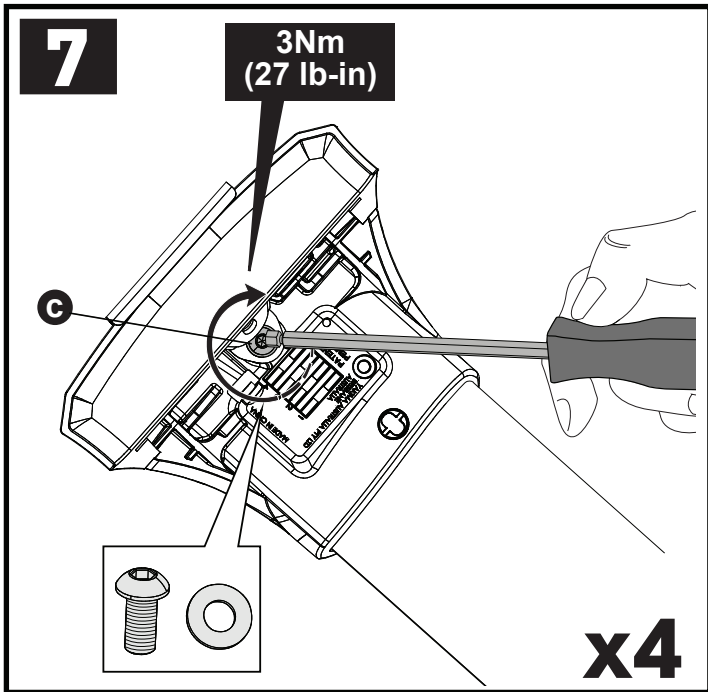

13

x2

		1	2	A	B
Audi Q3/RS Q3, 5dr SUV 18+	EU	X = 920 mm (36 1/4")	X = 885 mm (34 7/8")	-A = 115 mm (4 1/2")	B = 600 mm (23 5/8")
Audi Q3/RS Q3, 5dr SUV 19+	AU, CN, NZ ZA	X = 920 mm (36 1/4")	X = 885 mm (34 7/8")	-A = 115 mm (4 1/2")	B = 600 mm (23 5/8")
Ford Focus, 5dr Estate 11-18	EU	X = 827 mm (32 1/2")	X = 754 mm (29 5/8")	A = 5 mm (2/8")	B = 760 mm (29 7/8")
Ford Focus, 5dr Wagon 11-18	NZ	X = 827 mm (32 1/2")	X = 754 mm (29 5/8")	A = 5 mm (2/8")	B = 760 mm (29 7/8")
Ford Edge, 5dr SUV 16-18	EU	X = 885 mm (34 7/8")	X = 852 mm (33 1/2")	-A = 80 mm (3 1/8")	B = 670 mm (26 3/8")
Ford Edge, 5dr SUV 19+	EU	X = 885 mm (34 7/8")	X = 852 mm (33 1/2")	-A = 80 mm (3 1/8")	B = 670 mm (26 3/8")
Ford Endura, 5dr SUV Jan 19+	AU/NZ	X = 885 mm (34 7/8")	X = 852 mm (33 1/2")	-A = 80 mm (3 1/8")	B = 670 mm (26 3/8")
Ford Mondeo, 5dr Estate 07-14	EU	X = 830 mm (32 5/8")	X = 790 mm (31 1/8")	-A = 5 mm (2/8")	B = 700 mm (27 1/2")
Ford Mondeo, 5dr Wagon 07-14	AU, NZ	X = 830 mm (32 5/8")	X = 790 mm (31 1/8")	-A = 5 mm (2/8")	B = 700 mm (27 1/2")
Mercedes-Benz C-Class, 5dr Estate 14+	EU	X = 810 mm (31 7/8")	X = 735 mm (28 7/8")	-A = 30 mm (1 1/8")	B = 690 mm (27 1/8")
Mercedes-Benz C-Class, 5dr Wagon 14+	AU, NZ, ZA	X = 810 mm (31 7/8")	X = 735 mm (28 7/8")	-A = 30 mm (1 1/8")	B = 690 mm (27 1/8")
Mercedes-Benz C-Class, 5dr Wagon 15-17	CN	X = 810 mm (31 7/8")	X = 735 mm (28 7/8")	-A = 30 mm (1 1/8")	B = 690 mm (27 1/8")
Mercedes-Benz E-Class, 5dr Estate 16+	EU	X = 850 mm (33 1/2")	X = 812 mm (32")	A = 60 mm (2 3/8")	B = 810 mm (31 7/8")
Mercedes-Benz E-Class, 5dr Wagon 16+	AU	X = 850 mm (33 1/2")	X = 812 mm (32")	A = 60 mm (2 3/8")	B = 810 mm (31 7/8")
Mercedes-Benz E-Class, 5dr Wagon 17+	NZ	X = 850 mm (33 1/2")	X = 812 mm (32")	A = 60 mm (2 3/8")	B = 810 mm (31 7/8")
Mercedes-Benz E-Class All-Terrain, 5dr Estate 17+	EU	X = 850 mm (33 1/2")	X = 812 mm (32")	A = 60 mm (2 3/8")	B = 810 mm (31 7/8")
Mercedes-Benz E-Class All-Terrain, 5dr Wagon 17+	AU	X = 850 mm (33 1/2")	X = 812 mm (32")	A = 60 mm (2 3/8")	B = 810 mm (31 7/8")
Opel Crossland X, 5dr SUV 17+	EU	X = 805 mm (31 3/4")	X = 765 mm (30 1/8")	-A = 200 mm (7 7/8")	B = 550 mm (21 5/8")
Opel Grandland X, 5dr SUV 17+	EU	X = 860 mm (33 7/8")	X = 815 mm (32 1/8")	-A = 155 mm (6 1/8")	B = 585 mm (23")
Peugeot 3008, 5dr SUV 16+	EU	X = 857 mm (33 3/4")	X = 825 mm (32 1/2")	-A = 70 mm (2 3/4")	B = 650 mm (25 5/8")
Peugeot 3008, 5dr SUV 17+	AU	X = 857 mm (33 3/4")	X = 825 mm (32 1/2")	-A = 70 mm (2 3/4")	B = 650 mm (25 5/8")
Porsche Cayenne, 5dr SUV 18+	EU	X = 930 mm (36 5/8")	X = 893 mm (35 1/8")	-A = 170 mm (6 2/3")	B = 600 mm (23 5/8")
Porsche Cayenne, 5dr SUV 19+	AU, NZ, ZA	X = 930 mm (36 5/8")	X = 893 mm (35 1/8")	-A = 170 mm (6 2/3")	B = 600 mm (23 5/8")
Seat Leon ST, 5dr Estate 17+	EU	X = 805 mm (31 3/4")	X = 750 mm (29 1/2")	-A = 50 mm (2")	B = 680 mm (26 3/4")
Vauxhall Crossland X, 5dr SUV 17+	EU	X = 805 mm (31 3/4")	X = 765 mm (30 1/8")	-A = 200 mm (7 7/8")	B = 550 mm (21 5/8")
Vauxhall Grandland X, 5dr SUV 17+	EU	X = 860 mm (33 7/8")	X = 815 mm (32 1/8")	-A = 155 mm (6 1/8")	B = 585 mm (23")
Volkswagen Passat, 5dr Wagon May 15+	NZ	X = 825 mm (32 1/2")	X = 785 mm (30 7/8")	-A = 5 mm (2/8")	B = 745 mm (29 3/8")
Volkswagen Passat, 5dr Wagon Jul 15+	AU	X = 825 mm (32 1/2")	X = 785 mm (30 7/8")	-A = 5 mm (2/8")	B = 745 mm (29 3/8")
Volkswagen Passat, 5dr Wagon 15+	ZA	X = 825 mm (32 1/2")	X = 785 mm (30 7/8")	-A = 5 mm (2/8")	B = 745 mm (29 3/8")
Volkswagen Passat Alltrack, 5dr Estate 15+	EU	X = 825 mm (32 1/2")	X = 785 mm (30 7/8")	-A = 5 mm (2/8")	B = 745 mm (29 3/8")
Volkswagen Passat Alltrack, 5dr Wagon 16+	AU, NZ	X = 825 mm (32 1/2")	X = 785 mm (30 7/8")	-A = 5 mm (2/8")	B = 745 mm (29 3/8")
Volkswagen Passat Variant, 5dr Estate 14+	EU	X = 825 mm (32 1/2")	X = 785 mm (30 7/8")	-A = 5 mm (2/8")	B = 745 mm (29 3/8")
Volkswagen Variant, 5dr Wagon 16-17	CN	X = 825 mm (32 1/2")	X = 785 mm (30 7/8")	-A = 5 mm (2/8")	B = 745 mm (29 3/8")