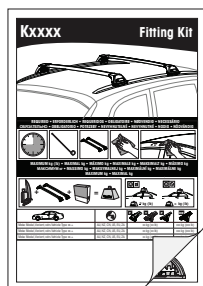

1. **EN** Please read safety and warranty booklet included with this product prior to use. For more information visit your local dealer.
2. **DE** Bitte lesen und beachten Sie die beiliegende Montageanleitung, Sicherheitshinweise und Garantiebedingungen bevor Sie das Produkt montieren/benutzen. Für weitere Informationen kontaktieren Sie bitte Ihnen Händler.
3. **ES** Por favor, lea folleto de seguridad y garantía que se incluye con este producto antes de su uso . Para obtener más información, visite a su distribuidor local.
4. **FR** Veuillez lire attentivement le manuel de sécurité et de garantie avant utilisation. Pour plus d'informations, visitez votre concessionnaire local.
5. **NO** Vennligst les hefte om sikkerhet og garanti som er vedlagt dette produkt før det tas i bruk. For mer informasjon ta kontakt med din forhandler.
6. **PT** Por favor leia o manual de segurança e garantia incluído, antes de utilizar o produto. Para mais informações visite o seu revendedor local.
7. **RU** Пожалуйста, ознакомьтесь с инструкцией перед тем, как использовать товар. Для получения более подробной информации обратитесь к местному дилеру.
8. **IT** Si prega di leggere il libretto di sicurezza e garanzia incluso nel prodotto prima dell'uso. Per maggiori informazioni visita il rivenditore locale.
9. **PL** Proszę zapoznać się z warunkami gwarancji i bezpieczeństwa przed użyciem produktu. W celu uzyskania dodatkowych informacji proszę kontaktować się z najbliższym autoryzowanym punktem sprzedaży.
10. **CS** Před použitím si prosím přečtete přiložené informace o bezpečnosti a záručních podmínkách. Pro více informací navštivte nejbližšího dealera.
11. **SK** Pred použitím si prosím prečítajte priložené informácie o bezpečnosti a záručných podmienkach. Pre viac informácií navštívte najbližšieho diera.
12. **NL** A.U.B. bijgesloten garantie- en veiligheidsinstructies grondig lezen voor gebruik van dit product. Voor meer informatie graag contact opnemen met uw dealer.
13. **SV** Var snäll och läs igenom säkerhets- och garantihäftet som medföljer produkten före användning. För mer information besök din lokala återförsäljare.
14. **DK** Læs venligst sikkerheds- og garantibogsholderen, der følger med dette produkt, inden brug. For mere information besøg din lokale forhandler.
15. **UA** Будь ласка, ознайомтеся з бронею безпеки та гарантії, включені до цього продукту перед використанням. Для отримання додаткової інформації відвідайте місцевого дилера.
16. **FI** Lue tämän tuotteen mukana toimitetut turvallisuus- ja takuu huoltopalvelut ennen käyttöä. Lisätietoja saat paikalliselta jälleenmyyjältä.

Yakima Australia Pty Ltd
17 Hinkler Court, Brendale
QLD 4500, Australia
1800 143 548
www.prorack.com.au
www.whispbar.com.au

Yakima Products, Inc.
4101 Kruse Way
Lake Oswego, OR. 97035 USA
888 925 4621
www.yakima.com

WORKS WITH: