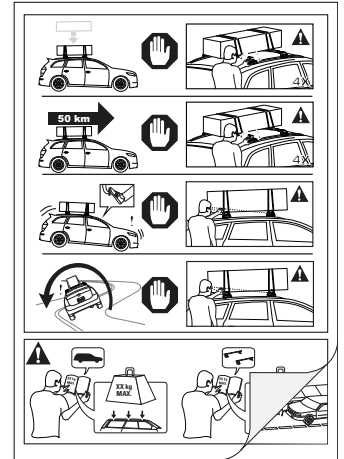

1. **EN** Please read safety and warranty booklet included with this product prior to use. For more information visit your local dealer.
2. **DE** Bitte lesen und beachten Sie die beiliegende Montageanleitung, Sicherheitshinweise und Garantiebedingungen bevor Sie das Produkt montieren/benutzen. Für weitere Informationen kontaktieren Sie bitte Ihnen Händler.
3. **ES** Por favor, lea folleto de seguridad y garantía que se incluye con este producto antes de su uso . Para obtener más información, visite a su distribuidor local.
4. **FR** Veuillez lire attentivement le manuel de sécurité et de garantie avant utilisation. Pour plus d'informations, visitez votre concessionnaire local.
5. **NO** Vennligst les hefte om sikkerhet og garanti som er vedlagt dette produkt før det tas i bruk. For mer informasjon ta kontakt med din forhandler.
6. **PT** Por favor leia o manual de segurança e garantia incluído, antes de utilizar o produto. Para mais informações visite o seu revendedor local.
7. **RU** Пожалуйста, ознакомьтесь с инструкцией перед тем, как использовать товар. Для получения более подробной информации обратитесь к местному дилеру.
8. **IT** Si prega di leggere il libretto di sicurezza e garanzia incluso nel prodotto prima dell'uso. Per maggiori informazioni visita il rivenditore locale.
9. **PL** Proszę zapoznać się z warunkami gwarancji i bezpieczeństwa przed użyciem produktu. W celu uzyskania dodatkowych informacji proszę kontaktować się z najbliższym autoryzowanym punktem sprzedaży.
10. **CS** Před použitím si prosím přečtete přiložené informace o bezpečnosti a záručních podmínkách. Pro více informací navštivte nejbližšího dealera.
11. **SK** Pred použitím si prosím prečítajte priložené informácie o bezpečnosti a záručných podmienkach. Pre viac informácií navštívte najbližšieho diera.
12. **NL** A.U.B. bijgesloten garantie- en veiligheidsinstructies grondig lezen voor gebruik van dit product. Voor meer informatie graag contact opnemen met uw dealer.
13. **SV** Var snäll och läs igenom säkerhets- och garantihäftet som medföljer produkten före användning. För mer information besök din lokala återförsäljare.
14. **DK** Læs venligst sikkerheds- og garantibogsholderen, der følger med dette produkt, inden brug. For mere information besøg din lokale forhandler.
15. **UA** Будь ласка, ознайомтеся з бронею безпеки та гарантії, включені до цього продукту перед використанням. Для отримання додаткової інформації відвідайте місцевого дилера.
16. **FI** Lue tämän tuotteen mukana toimitetut turvallisuus- ja takuu huoltopalvelut ennen käyttöä. Lisätietoja saat paikalliselta jälleenmyyjältä.

Yakima Australia Pty Ltd
17 Hinkler Court, Brendale
QLD 4500, Australia
1800 143 548
www.prorack.com.au
www.whispbar.com.au

Yakima Products, Inc.
4101 Kruse Way
Lake Oswego, OR. 97035 USA
888 925 4621
www.yakima.com

WORKS WITH: