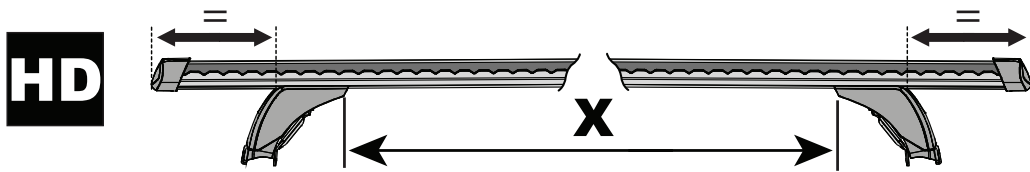

13

x2

		1	2	A	B
Audi Q3/RS Q3, 5dr SUV 18+	EU	X = 920 mm (36 1/4")	X = 885 mm (34 7/8")	-A = 115 mm (4 1/2")	B = 600 mm (23 5/8")
Audi Q3/RS Q3, 5dr SUV 19+	AU, CN, NZ ZA	X = 920 mm (36 1/4")	X = 885 mm (34 7/8")	-A = 115 mm (4 1/2")	B = 600 mm (23 5/8")
Ford Focus, 5dr Estate 11-18	EU	X = 827 mm (32 1/2")	X = 754 mm (29 5/8")	A = 5 mm (2/8")	B = 760 mm (29 7/8")
Ford Focus, 5dr Wagon 11-18	NZ	X = 827 mm (32 1/2")	X = 754 mm (29 5/8")	A = 5 mm (2/8")	B = 760 mm (29 7/8")
Ford Edge, 5dr SUV 16-18	EU	X = 885 mm (34 7/8")	X = 852 mm (33 1/2")	-A = 80 mm (3 1/8")	B = 670 mm (26 3/8")
Ford Edge, 5dr SUV 19+	EU	X = 885 mm (34 7/8")	X = 852 mm (33 1/2")	-A = 80 mm (3 1/8")	B = 670 mm (26 3/8")
Ford Endura, 5dr SUV Jan 19+	AU/NZ	X = 885 mm (34 7/8")	X = 852 mm (33 1/2")	-A = 80 mm (3 1/8")	B = 670 mm (26 3/8")
Ford Mondeo, 5dr Estate 07-14	EU	X = 830 mm (32 5/8")	X = 790 mm (31 1/8")	-A = 5 mm (2/8")	B = 700 mm (27 1/2")
Ford Mondeo, 5dr Wagon 07-14	AU, NZ	X = 830 mm (32 5/8")	X = 790 mm (31 1/8")	-A = 5 mm (2/8")	B = 700 mm (27 1/2")
Mercedes-Benz C-Class, 5dr Estate 14+	EU	X = 810 mm (31 7/8")	X = 735 mm (28 7/8")	-A = 30 mm (1 1/8")	B = 690 mm (27 1/8")
Mercedes-Benz C-Class, 5dr Wagon 14+	AU, NZ, ZA	X = 810 mm (31 7/8")	X = 735 mm (28 7/8")	-A = 30 mm (1 1/8")	B = 690 mm (27 1/8")
Mercedes-Benz C-Class, 5dr Wagon 15-17	CN	X = 810 mm (31 7/8")	X = 735 mm (28 7/8")	-A = 30 mm (1 1/8")	B = 690 mm (27 1/8")
Mercedes-Benz E-Class, 5dr Estate 16+	EU	X = 850 mm (33 1/2")	X = 812 mm (32")	A = 60 mm (2 3/8")	B = 810 mm (31 7/8")
Mercedes-Benz E-Class, 5dr Wagon 16+	AU	X = 850 mm (33 1/2")	X = 812 mm (32")	A = 60 mm (2 3/8")	B = 810 mm (31 7/8")
Mercedes-Benz E-Class, 5dr Wagon 17+	NZ	X = 850 mm (33 1/2")	X = 812 mm (32")	A = 60 mm (2 3/8")	B = 810 mm (31 7/8")
Mercedes-Benz E-Class All-Terrain, 5dr Estate 17+	EU	X = 850 mm (33 1/2")	X = 812 mm (32")	A = 60 mm (2 3/8")	B = 810 mm (31 7/8")
Mercedes-Benz E-Class All-Terrain, 5dr Wagon 17+	AU	X = 850 mm (33 1/2")	X = 812 mm (32")	A = 60 mm (2 3/8")	B = 810 mm (31 7/8")
Opel Crossland X, 5dr SUV 17+	EU	X = 805 mm (31 3/4")	X = 765 mm (30 1/8")	-A = 200 mm (7 7/8")	B = 550 mm (21 5/8")
Opel Grandland X, 5dr SUV 17+	EU	X = 860 mm (33 7/8")	X = 815 mm (32 1/8")	-A = 155 mm (6 1/8")	B = 585 mm (23")
Peugeot 3008, 5dr SUV 16+	EU	X = 857 mm (33 3/4")	X = 825 mm (32 1/2")	-A = 70 mm (2 3/4")	B = 650 mm (25 5/8")
Peugeot 3008, 5dr SUV 17+	AU	X = 857 mm (33 3/4")	X = 825 mm (32 1/2")	-A = 70 mm (2 3/4")	B = 650 mm (25 5/8")
Porsche Cayenne, 5dr SUV 18+	EU	X = 930 mm (36 5/8")	X = 893 mm (35 1/8")	-A = 170 mm (6 2/3")	B = 600 mm (23 5/8")
Porsche Cayenne, 5dr SUV 19+	AU, NZ, ZA	X = 930 mm (36 5/8")	X = 893 mm (35 1/8")	-A = 170 mm (6 2/3")	B = 600 mm (23 5/8")
Seat Leon ST, 5dr Estate 17+	EU	X = 805 mm (31 3/4")	X = 750 mm (29 1/2")	-A = 50 mm (2")	B = 680 mm (26 3/4")
Vauxhall Crossland X, 5dr SUV 17+	EU	X = 805 mm (31 3/4")	X = 765 mm (30 1/8")	-A = 200 mm (7 7/8")	B = 550 mm (21 5/8")
Vauxhall Grandland X, 5dr SUV 17+	EU	X = 860 mm (33 7/8")	X = 815 mm (32 1/8")	-A = 155 mm (6 1/8")	B = 585 mm (23")
Volkswagen Passat, 5dr Wagon May 15+	NZ	X = 825 mm (32 1/2")	X = 785 mm (30 7/8")	-A = 5 mm (2/8")	B = 745 mm (29 3/8")
Volkswagen Passat, 5dr Wagon Jul 15+	AU	X = 825 mm (32 1/2")	X = 785 mm (30 7/8")	-A = 5 mm (2/8")	B = 745 mm (29 3/8")
Volkswagen Passat, 5dr Wagon 15+	ZA	X = 825 mm (32 1/2")	X = 785 mm (30 7/8")	-A = 5 mm (2/8")	B = 745 mm (29 3/8")
Volkswagen Passat Alltrack, 5dr Estate 15+	EU	X = 825 mm (32 1/2")	X = 785 mm (30 7/8")	-A = 5 mm (2/8")	B = 745 mm (29 3/8")
Volkswagen Passat Alltrack, 5dr Wagon 16+	AU, NZ	X = 825 mm (32 1/2")	X = 785 mm (30 7/8")	-A = 5 mm (2/8")	B = 745 mm (29 3/8")
Volkswagen Passat Variant, 5dr Estate 14+	EU	X = 825 mm (32 1/2")	X = 785 mm (30 7/8")	-A = 5 mm (2/8")	B = 745 mm (29 3/8")
Volkswagen Variant, 5dr Wagon 16-17	CN	X = 825 mm (32 1/2")	X = 785 mm (30 7/8")	-A = 5 mm (2/8")	B = 745 mm (29 3/8")