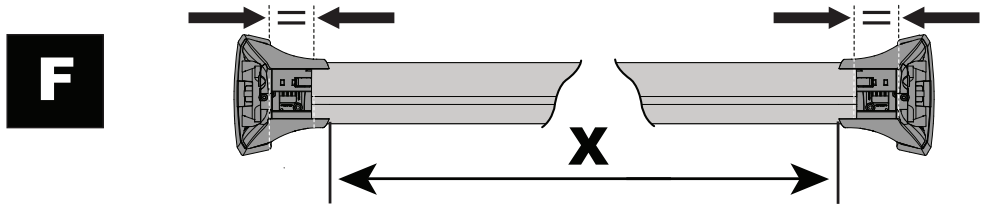

13

x2

		1	2	A	B
Audi Q3/RS Q3, 5dr SUV 18+	EU	X = 920 mm (36 1/4")	X = 885 mm (34 7/8")	-A = 115 mm (4 1/2")	B = 600 mm (23 5/8")
Audi Q3/RS Q3, 5dr SUV 19+	AU, CN, NZ ZA	X = 920 mm (36 1/4")	X = 885 mm (34 7/8")	-A = 115 mm (4 1/2")	B = 600 mm (23 5/8")
Ford Focus, 5dr Estate 11-18	EU	X = 827 mm (32 1/2")	X = 754 mm (29 5/8")	A = 5 mm (2/8")	B = 760 mm (29 7/8")
Ford Focus, 5dr Wagon 11-18	NZ	X = 827 mm (32 1/2")	X = 754 mm (29 5/8")	A = 5 mm (2/8")	B = 760 mm (29 7/8")
Ford Edge, 5dr SUV 16-18	EU	X = 885 mm (34 7/8")	X = 852 mm (33 1/2")	-A = 80 mm (3 1/8")	B = 670 mm (26 3/8")
Ford Edge, 5dr SUV 19+	EU	X = 885 mm (34 7/8")	X = 852 mm (33 1/2")	-A = 80 mm (3 1/8")	B = 670 mm (26 3/8")
Ford Endura, 5dr SUV Jan 19+	AU/NZ	X = 885 mm (34 7/8")	X = 852 mm (33 1/2")	-A = 80 mm (3 1/8")	B = 670 mm (26 3/8")
Ford Mondeo, 5dr Estate 07-14	EU	X = 830 mm (32 5/8")	X = 790 mm (31 1/8")	-A = 5 mm (2/8")	B = 700 mm (27 1/2")
Ford Mondeo, 5dr Wagon 07-14	AU, NZ	X = 830 mm (32 5/8")	X = 790 mm (31 1/8")	-A = 5 mm (2/8")	B = 700 mm (27 1/2")
Mercedes-Benz C-Class, 5dr Estate 14+	EU	X = 810 mm (31 7/8")	X = 735 mm (28 7/8")	-A = 30 mm (1 1/8")	B = 690 mm (27 1/8")
Mercedes-Benz C-Class, 5dr Wagon 14+	AU, NZ, ZA	X = 810 mm (31 7/8")	X = 735 mm (28 7/8")	-A = 30 mm (1 1/8")	B = 690 mm (27 1/8")
Mercedes-Benz C-Class, 5dr Wagon 15-17	CN	X = 810 mm (31 7/8")	X = 735 mm (28 7/8")	-A = 30 mm (1 1/8")	B = 690 mm (27 1/8")
Mercedes-Benz E-Class, 5dr Estate 16+	EU	X = 850 mm (33 1/2")	X = 812 mm (32")	A = 60 mm (2 3/8")	B = 810 mm (31 7/8")
Mercedes-Benz E-Class, 5dr Wagon 16+	AU	X = 850 mm (33 1/2")	X = 812 mm (32")	A = 60 mm (2 3/8")	B = 810 mm (31 7/8")
Mercedes-Benz E-Class, 5dr Wagon 17+	NZ	X = 850 mm (33 1/2")	X = 812 mm (32")	A = 60 mm (2 3/8")	B = 810 mm (31 7/8")
Mercedes-Benz E-Class All-Terrain, 5dr Estate 17+	EU	X = 850 mm (33 1/2")	X = 812 mm (32")	A = 60 mm (2 3/8")	B = 810 mm (31 7/8")
Mercedes-Benz E-Class All-Terrain, 5dr Wagon 17+	AU	X = 850 mm (33 1/2")	X = 812 mm (32")	A = 60 mm (2 3/8")	B = 810 mm (31 7/8")
Opel Crossland X, 5dr SUV 17+	EU	X = 805 mm (31 3/4")	X = 765 mm (30 1/8")	-A = 200 mm (7 7/8")	B = 550 mm (21 5/8")
Opel Grandland X, 5dr SUV 17+	EU	X = 860 mm (33 7/8")	X = 815 mm (32 1/8")	-A = 155 mm (6 1/8")	B = 585 mm (23")
Peugeot 3008, 5dr SUV 16+	EU	X = 857 mm (33 3/4")	X = 825 mm (32 1/2")	-A = 70 mm (2 3/4")	B = 650 mm (25 5/8")
Peugeot 3008, 5dr SUV 17+	AU	X = 857 mm (33 3/4")	X = 825 mm (32 1/2")	-A = 70 mm (2 3/4")	B = 650 mm (25 5/8")
Porsche Cayenne, 5dr SUV 18+	EU	X = 930 mm (36 5/8")	X = 893 mm (35 1/8")	-A = 170 mm (6 2/3")	B = 600 mm (23 5/8")
Porsche Cayenne, 5dr SUV 19+	AU, NZ, ZA	X = 930 mm (36 5/8")	X = 893 mm (35 1/8")	-A = 170 mm (6 2/3")	B = 600 mm (23 5/8")
Seat Leon ST, 5dr Estate 17+	EU	X = 805 mm (31 3/4")	X = 750 mm (29 1/2")	-A = 50 mm (2")	B = 680 mm (26 3/4")
Vauxhall Crossland X, 5dr SUV 17+	EU	X = 805 mm (31 3/4")	X = 765 mm (30 1/8")	-A = 200 mm (7 7/8")	B = 550 mm (21 5/8")
Vauxhall Grandland X, 5dr SUV 17+	EU	X = 860 mm (33 7/8")	X = 815 mm (32 1/8")	-A = 155 mm (6 1/8")	B = 585 mm (23")
Volkswagen Passat, 5dr Wagon May 15+	NZ	X = 825 mm (32 1/2")	X = 785 mm (30 7/8")	-A = 5 mm (2/8")	B = 745 mm (29 3/8")
Volkswagen Passat, 5dr Wagon Jul 15+	AU	X = 825 mm (32 1/2")	X = 785 mm (30 7/8")	-A = 5 mm (2/8")	B = 745 mm (29 3/8")
Volkswagen Passat, 5dr Wagon 15+	ZA	X = 825 mm (32 1/2")	X = 785 mm (30 7/8")	-A = 5 mm (2/8")	B = 745 mm (29 3/8")
Volkswagen Passat Alltrack, 5dr Estate 15+	EU	X = 825 mm (32 1/2")	X = 785 mm (30 7/8")	-A = 5 mm (2/8")	B = 745 mm (29 3/8")
Volkswagen Passat Alltrack, 5dr Wagon 16+	AU, NZ	X = 825 mm (32 1/2")	X = 785 mm (30 7/8")	-A = 5 mm (2/8")	B = 745 mm (29 3/8")
Volkswagen Passat Variant, 5dr Estate 14+	EU	X = 825 mm (32 1/2")	X = 785 mm (30 7/8")	-A = 5 mm (2/8")	B = 745 mm (29 3/8")
Volkswagen Variant, 5dr Wagon 16-17	CN	X = 825 mm (32 1/2")	X = 785 mm (30 7/8")	-A = 5 mm (2/8")	B = 745 mm (29 3/8")