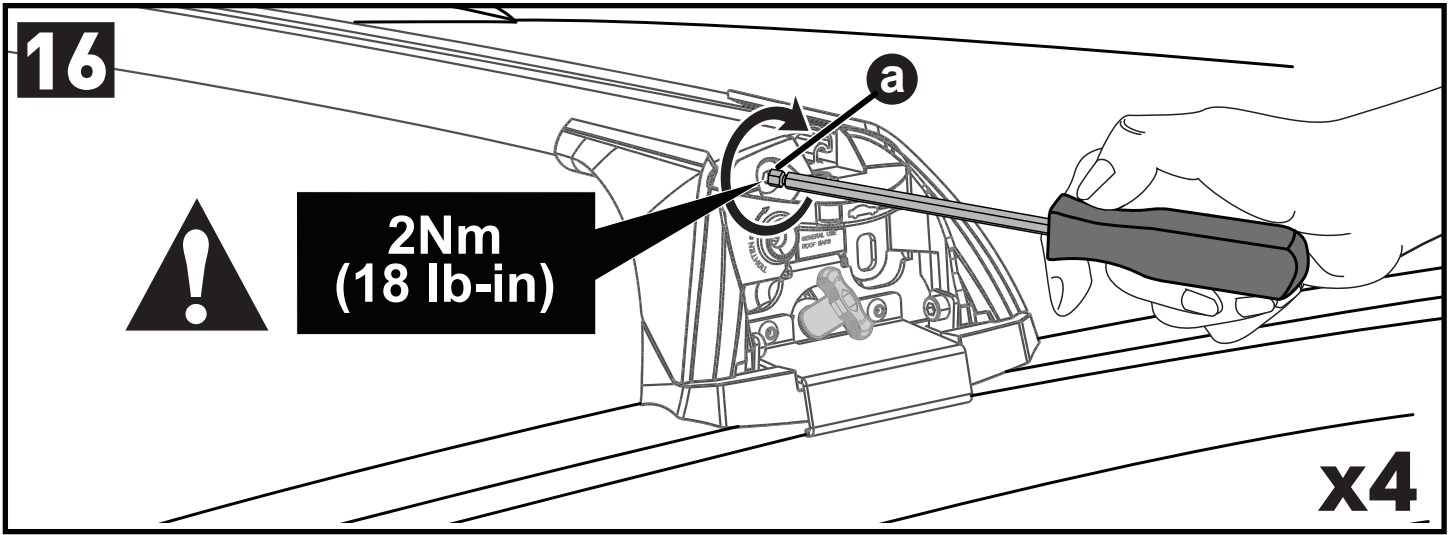

13

x2

		1	2	A	B
Audi Q3/RS Q3, 5dr SUV 18+	EU	X = 920 mm (36 1/4")	X = 885 mm (34 7/8")	-A = 115 mm (4 1/2")	B = 600 mm (23 5/8")
Audi Q3/RS Q3, 5dr SUV 19+	AU, CN, NZ ZA	X = 920 mm (36 1/4")	X = 885 mm (34 7/8")	-A = 115 mm (4 1/2")	B = 600 mm (23 5/8")
Ford Focus, 5dr Estate 11-18	EU	X = 827 mm (32 1/2")	X = 754 mm (29 5/8")	A = 5 mm (2/8")	B = 760 mm (29 7/8")
Ford Focus, 5dr Wagon 11-18	NZ	X = 827 mm (32 1/2")	X = 754 mm (29 5/8")	A = 5 mm (2/8")	B = 760 mm (29 7/8")
Ford Edge, 5dr SUV 16-18	EU	X = 885 mm (34 7/8")	X = 852 mm (33 1/2")	-A = 80 mm (3 1/8")	B = 670 mm (26 3/8")
Ford Edge, 5dr SUV 19+	EU	X = 885 mm (34 7/8")	X = 852 mm (33 1/2")	-A = 80 mm (3 1/8")	B = 670 mm (26 3/8")
Ford Endura, 5dr SUV Jan 19+	AU/NZ	X = 885 mm (34 7/8")	X = 852 mm (33 1/2")	-A = 80 mm (3 1/8")	B = 670 mm (26 3/8")
Ford Mondeo, 5dr Estate 07-14	EU	X = 830 mm (32 5/8")	X = 790 mm (31 1/8")	-A = 5 mm (2/8")	B = 700 mm (27 1/2")
Ford Mondeo, 5dr Wagon 07-14	AU, NZ	X = 830 mm (32 5/8")	X = 790 mm (31 1/8")	-A = 5 mm (2/8")	B = 700 mm (27 1/2")
Mercedes-Benz C-Class, 5dr Estate 14+	EU	X = 810 mm (31 7/8")	X = 735 mm (28 7/8")	-A = 30 mm (1 1/8")	B = 690 mm (27 1/8")
Mercedes-Benz C-Class, 5dr Wagon 14+	AU, NZ, ZA	X = 810 mm (31 7/8")	X = 735 mm (28 7/8")	-A = 30 mm (1 1/8")	B = 690 mm (27 1/8")
Mercedes-Benz C-Class, 5dr Wagon 15-17	CN	X = 810 mm (31 7/8")	X = 735 mm (28 7/8")	-A = 30 mm (1 1/8")	B = 690 mm (27 1/8")
Mercedes-Benz E-Class, 5dr Estate 16+	EU	X = 850 mm (33 1/2")	X = 812 mm (32")	A = 60 mm (2 3/8")	B = 810 mm (31 7/8")
Mercedes-Benz E-Class, 5dr Wagon 16+	AU	X = 850 mm (33 1/2")	X = 812 mm (32")	A = 60 mm (2 3/8")	B = 810 mm (31 7/8")
Mercedes-Benz E-Class, 5dr Wagon 17+	NZ	X = 850 mm (33 1/2")	X = 812 mm (32")	A = 60 mm (2 3/8")	B = 810 mm (31 7/8")
Mercedes-Benz E-Class All-Terrain, 5dr Estate 17+	EU	X = 850 mm (33 1/2")	X = 812 mm (32")	A = 60 mm (2 3/8")	B = 810 mm (31 7/8")
Mercedes-Benz E-Class All-Terrain, 5dr Wagon 17+	AU	X = 850 mm (33 1/2")	X = 812 mm (32")	A = 60 mm (2 3/8")	B = 810 mm (31 7/8")
Opel Crossland X, 5dr SUV 17+	EU	X = 805 mm (31 3/4")	X = 765 mm (30 1/8")	-A = 200 mm (7 7/8")	B = 550 mm (21 5/8")
Opel Grandland X, 5dr SUV 17+	EU	X = 860 mm (33 7/8")	X = 815 mm (32 1/8")	-A = 155 mm (6 1/8")	B = 585 mm (23")
Peugeot 3008, 5dr SUV 16+	EU	X = 857 mm (33 3/4")	X = 825 mm (32 1/2")	-A = 70 mm (2 3/4")	B = 650 mm (25 5/8")
Peugeot 3008, 5dr SUV 17+	AU	X = 857 mm (33 3/4")	X = 825 mm (32 1/2")	-A = 70 mm (2 3/4")	B = 650 mm (25 5/8")
Porsche Cayenne, 5dr SUV 18+	EU	X = 930 mm (36 5/8")	X = 893 mm (35 1/8")	-A = 170 mm (6 2/3")	B = 600 mm (23 5/8")
Porsche Cayenne, 5dr SUV 19+	AU, NZ, ZA	X = 930 mm (36 5/8")	X = 893 mm (35 1/8")	-A = 170 mm (6 2/3")	B = 600 mm (23 5/8")
Seat Leon ST, 5dr Estate 17+	EU	X = 805 mm (31 3/4")	X = 750 mm (29 1/2")	-A = 50 mm (2")	B = 680 mm (26 3/4")
Vauxhall Crossland X, 5dr SUV 17+	EU	X = 805 mm (31 3/4")	X = 765 mm (30 1/8")	-A = 200 mm (7 7/8")	B = 550 mm (21 5/8")
Vauxhall Grandland X, 5dr SUV 17+	EU	X = 860 mm (33 7/8")	X = 815 mm (32 1/8")	-A = 155 mm (6 1/8")	B = 585 mm (23")
Volkswagen Passat, 5dr Wagon May 15+	NZ	X = 825 mm (32 1/2")	X = 785 mm (30 7/8")	-A = 5 mm (2/8")	B = 745 mm (29 3/8")
Volkswagen Passat, 5dr Wagon Jul 15+	AU	X = 825 mm (32 1/2")	X = 785 mm (30 7/8")	-A = 5 mm (2/8")	B = 745 mm (29 3/8")
Volkswagen Passat, 5dr Wagon 15+	ZA	X = 825 mm (32 1/2")	X = 785 mm (30 7/8")	-A = 5 mm (2/8")	B = 745 mm (29 3/8")
Volkswagen Passat Alltrack, 5dr Estate 15+	EU	X = 825 mm (32 1/2")	X = 785 mm (30 7/8")	-A = 5 mm (2/8")	B = 745 mm (29 3/8")
Volkswagen Passat Alltrack, 5dr Wagon 16+	AU, NZ	X = 825 mm (32 1/2")	X = 785 mm (30 7/8")	-A = 5 mm (2/8")	B = 745 mm (29 3/8")
Volkswagen Passat Variant, 5dr Estate 14+	EU	X = 825 mm (32 1/2")	X = 785 mm (30 7/8")	-A = 5 mm (2/8")	B = 745 mm (29 3/8")
Volkswagen Variant, 5dr Wagon 16-17	CN	X = 825 mm (32 1/2")	X = 785 mm (30 7/8")	-A = 5 mm (2/8")	B = 745 mm (29 3/8")