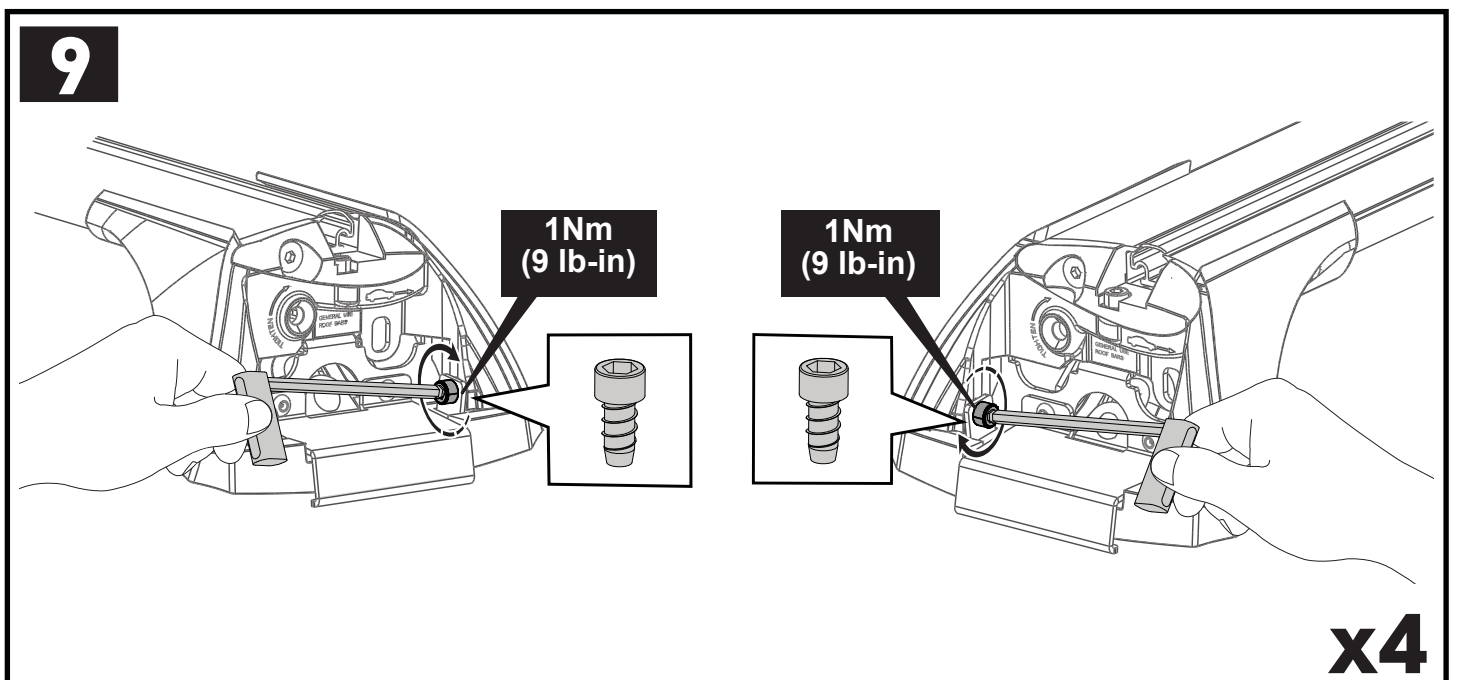

**CONTENTS • INHALT • CONTENIDO • CONTENU • INNHOLD • CONTEÚDO • СОДЕРЖАНИЕ • CONTENUTO
ZAWARTOŚĆ • OBSAH • OBSAH • INHOUD • INNEHÅLL • INDHOLD • ЗМІСТ • SISÄLLYS**

13

F

T

HD

P

		1	2	A	B
Ford Fiesta Active, 5dr Hatch 18+	EU	X = 735 mm (28 7/8")	X = 675 mm (26 5/8")	-A = 150 mm (5 7/8")	B = 575 mm (22 5/8")
Ford Galaxy, 5dr MPV 15+	EU	X = 875 mm (34 4/8")	X = 838 mm (33")	A = 70 mm (2 3/4")	B = 830 mm (32 5/8")
Ford Mondeo, 5dr Estate 14+	EU	X = 820 mm (32 1/4")	X = 760 mm (29 7/8")	A = 5 mm (1/4")	B = 755 mm (29 3/4")
Ford Mondeo, 5dr Wagon 15+	AU, NZ	X = 820 mm (32 1/4")	X = 760 mm (29 7/8")	A = 5 mm (1/4")	B = 755 mm (29 3/4")
Ford S-Max, 5dr MPV 15+	EU	X = 930 mm (36 5/8")	X = 920 mm (36 2/8")	-A = 70 mm (2 3/4")	B = 660 mm (26")
Renault Grand Scenic, 5dr MPV 16+	EU	X = 905 mm (35 5/8")	X = 815 mm (36 1/8")	-A = 75mm (3")	B = 675 mm (26 5/8")
Renault Megane, 5dr Estate 16+	EU	X = 825 mm (32 1/2")	X = 770 mm (30 3/8")	-A = 60 mm (2 3/8")	B = 700 mm (27 1/2")
Renault Megane, 5dr Wagon 17+	AU	X = 825 mm (32 1/2")	X = 770 mm (30 3/8")	-A = 60 mm (2 3/8")	B = 700 mm (27 1/2")
Renault Talisman, 5dr Estate 16+	EU	X = 840 mm (33 1/8")	X = 820 mm (32 1/4")	-A = 65 mm (2 1/2")	B = 670 mm (26 3/8")
Volkswagen Touareg, 5dr SUV 18+	AU, CN, EU, NZ, ZA	X = 935 mm (36 3/4")	X = 877 mm (34 1/2")	-A = 50 mm (2")	B = 690 mm (27 1/8")