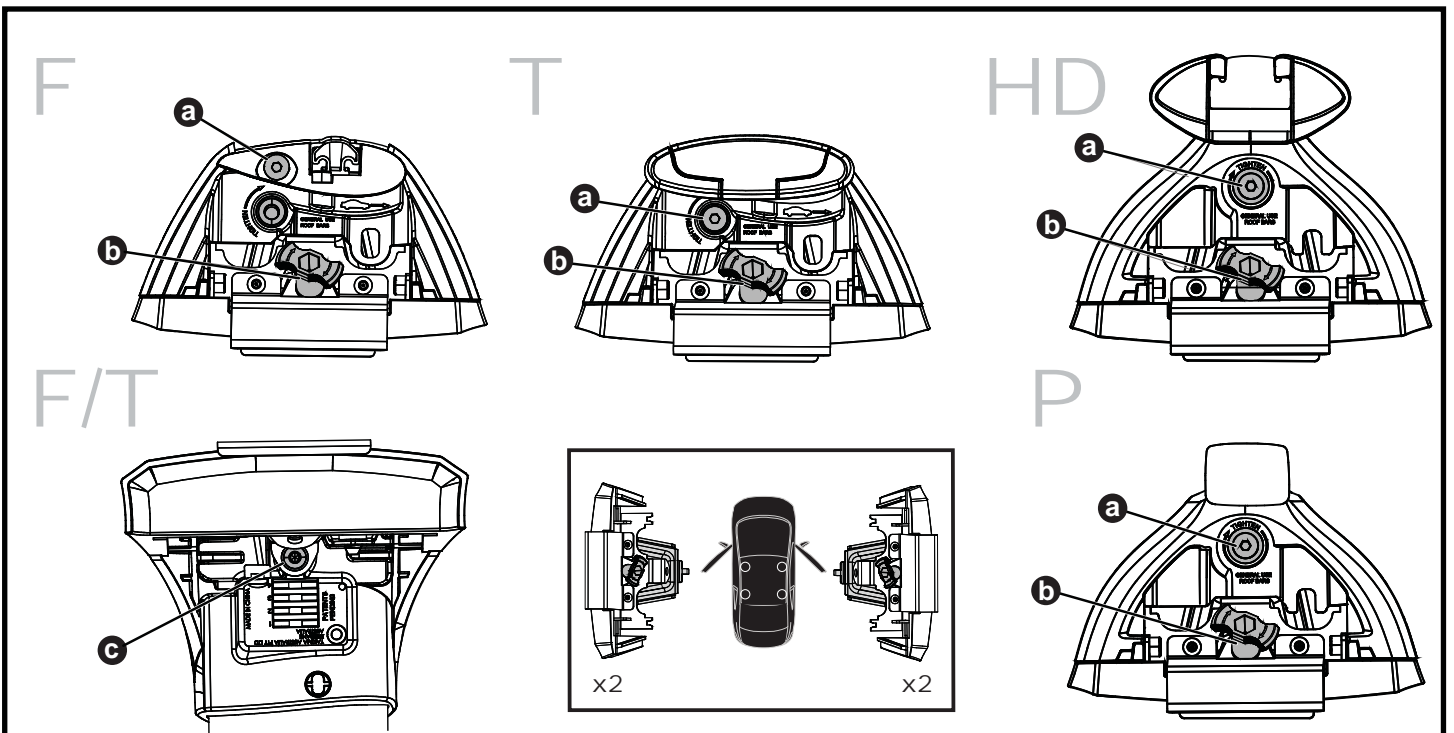

**CONTENTS • INHALT • CONTENIDO • CONTENU • INNHOLD • CONTEÚDO • СОДЕРЖАНИЕ • CONTENUTO
ZAWARTOŚĆ • OBSAH • OBSAH • INHOUD • INNEHÅLL • INDHOLD • ЗМІСТ • SISÄLLYS**

13

F

T

HD

P

		1	2	A	B
Ford Fiesta Active, 5dr Hatch 18+	EU	X = 735 mm (28 7/8")	X = 675 mm (26 5/8")	-A = 150 mm (5 7/8")	B = 575 mm (22 5/8")
Ford Galaxy, 5dr MPV 15+	EU	X = 875 mm (34 4/8")	X = 838 mm (33")	A = 70 mm (2 3/4")	B = 830 mm (32 5/8")
Ford Mondeo, 5dr Estate 14+	EU	X = 820 mm (32 1/4")	X = 760 mm (29 7/8")	A = 5 mm (1/4")	B = 755 mm (29 3/4")
Ford Mondeo, 5dr Wagon 15+	AU, NZ	X = 820 mm (32 1/4")	X = 760 mm (29 7/8")	A = 5 mm (1/4")	B = 755 mm (29 3/4")
Ford S-Max, 5dr MPV 15+	EU	X = 930 mm (36 5/8")	X = 920 mm (36 2/8")	-A = 70 mm (2 3/4")	B = 660 mm (26")
Renault Grand Scenic, 5dr MPV 16+	EU	X = 905 mm (35 5/8")	X = 815 mm (36 1/8")	-A = 75mm (3")	B = 675 mm (26 5/8")
Renault Megane, 5dr Estate 16+	EU	X = 825 mm (32 1/2")	X = 770 mm (30 3/8")	-A = 60 mm (2 3/8")	B = 700 mm (27 1/2")
Renault Megane, 5dr Wagon 17+	AU	X = 825 mm (32 1/2")	X = 770 mm (30 3/8")	-A = 60 mm (2 3/8")	B = 700 mm (27 1/2")
Renault Talisman, 5dr Estate 16+	EU	X = 840 mm (33 1/8")	X = 820 mm (32 1/4")	-A = 65 mm (2 1/2")	B = 670 mm (26 3/8")
Volkswagen Touareg, 5dr SUV 18+	AU, CN, EU, NZ, ZA	X = 935 mm (36 3/4")	X = 877 mm (34 1/2")	-A = 50 mm (2")	B = 690 mm (27 1/8")