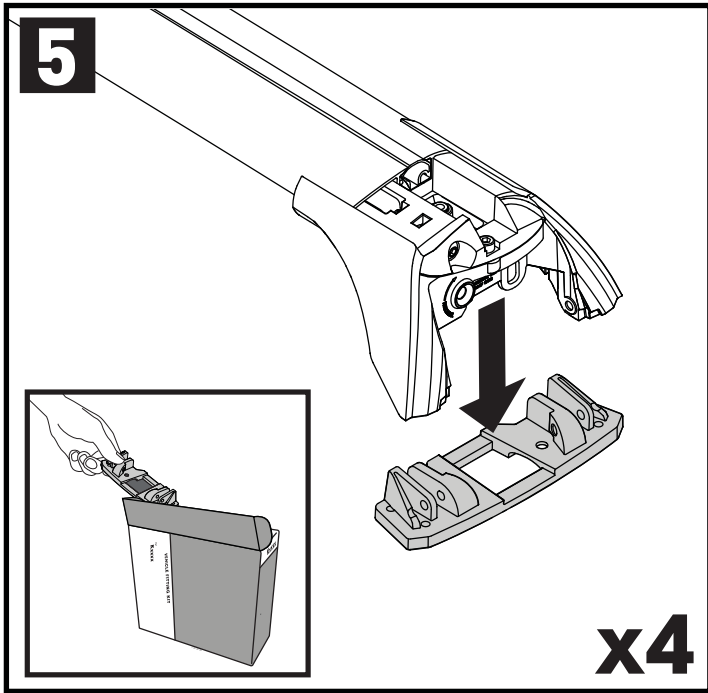

**CONTENTS • INHALT • CONTENIDO • CONTENU • INNHOLD • CONTEÚDO • СОДЕРЖАНИЕ • CONTENUTO
ZAWARTOŚĆ • OBSAH • OBSAH • INHOUD • INNEHÅLL • INDHOLD • ЗМІСТ • SISÄLLYS**

13

F

T

HD

P

		1	2	A	B
Ford Fiesta Active, 5dr Hatch 18+	EU	X = 735 mm (28 7/8")	X = 675 mm (26 5/8")	-A = 150 mm (5 7/8")	B = 575 mm (22 5/8")
Ford Galaxy, 5dr MPV 15+	EU	X = 875 mm (34 4/8")	X = 838 mm (33")	A = 70 mm (2 3/4")	B = 830 mm (32 5/8")
Ford Mondeo, 5dr Estate 14+	EU	X = 820 mm (32 1/4")	X = 760 mm (29 7/8")	A = 5 mm (1/4")	B = 755 mm (29 3/4")
Ford Mondeo, 5dr Wagon 15+	AU, NZ	X = 820 mm (32 1/4")	X = 760 mm (29 7/8")	A = 5 mm (1/4")	B = 755 mm (29 3/4")
Ford S-Max, 5dr MPV 15+	EU	X = 930 mm (36 5/8")	X = 920 mm (36 2/8")	-A = 70 mm (2 3/4")	B = 660 mm (26")
Renault Grand Scenic, 5dr MPV 16+	EU	X = 905 mm (35 5/8")	X = 815 mm (36 1/8")	-A = 75mm (3")	B = 675 mm (26 5/8")
Renault Megane, 5dr Estate 16+	EU	X = 825 mm (32 1/2")	X = 770 mm (30 3/8")	-A = 60 mm (2 3/8")	B = 700 mm (27 1/2")
Renault Megane, 5dr Wagon 17+	AU	X = 825 mm (32 1/2")	X = 770 mm (30 3/8")	-A = 60 mm (2 3/8")	B = 700 mm (27 1/2")
Renault Talisman, 5dr Estate 16+	EU	X = 840 mm (33 1/8")	X = 820 mm (32 1/4")	-A = 65 mm (2 1/2")	B = 670 mm (26 3/8")
Volkswagen Touareg, 5dr SUV 18+	AU, CN, EU, NZ, ZA	X = 935 mm (36 3/4")	X = 877 mm (34 1/2")	-A = 50 mm (2")	B = 690 mm (27 1/8")