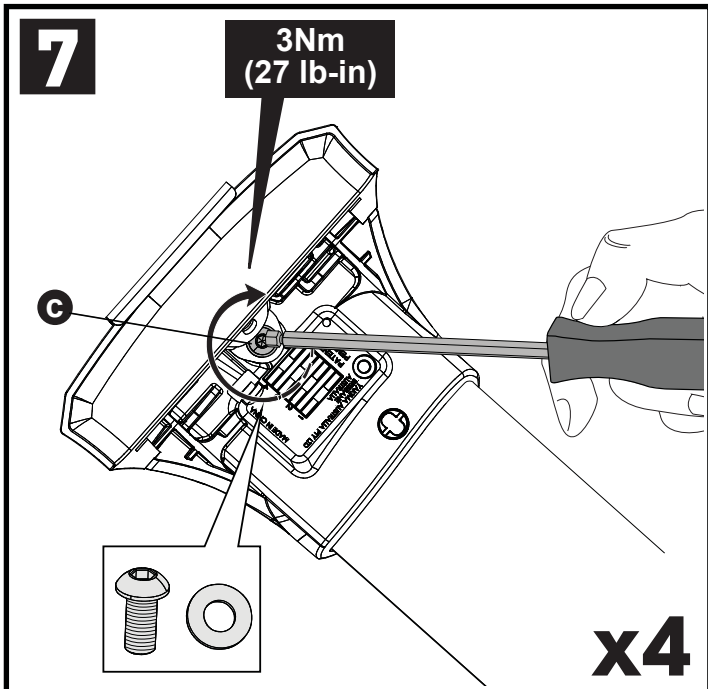

**CONTENTS • INHALT • CONTENIDO • CONTENU • INNHOLD • CONTEÚDO • СОДЕРЖАНИЕ • CONTENUTO
ZAWARTOŚĆ • OBSAH • OBSAH • INHOUD • INNEHÅLL • INDHOLD • ЗМІСТ • SISÄLLYS**

13

F

T

HD

P

		1	2	A	B
Ford Fiesta Active, 5dr Hatch 18+	EU	X = 735 mm (28 7/8")	X = 675 mm (26 5/8")	-A = 150 mm (5 7/8")	B = 575 mm (22 5/8")
Ford Galaxy, 5dr MPV 15+	EU	X = 875 mm (34 4/8")	X = 838 mm (33")	A = 70 mm (2 3/4")	B = 830 mm (32 5/8")
Ford Mondeo, 5dr Estate 14+	EU	X = 820 mm (32 1/4")	X = 760 mm (29 7/8")	A = 5 mm (1/4")	B = 755 mm (29 3/4")
Ford Mondeo, 5dr Wagon 15+	AU, NZ	X = 820 mm (32 1/4")	X = 760 mm (29 7/8")	A = 5 mm (1/4")	B = 755 mm (29 3/4")
Ford S-Max, 5dr MPV 15+	EU	X = 930 mm (36 5/8")	X = 920 mm (36 2/8")	-A = 70 mm (2 3/4")	B = 660 mm (26")
Renault Grand Scenic, 5dr MPV 16+	EU	X = 905 mm (35 5/8")	X = 815 mm (36 1/8")	-A = 75mm (3")	B = 675 mm (26 5/8")
Renault Megane, 5dr Estate 16+	EU	X = 825 mm (32 1/2")	X = 770 mm (30 3/8")	-A = 60 mm (2 3/8")	B = 700 mm (27 1/2")
Renault Megane, 5dr Wagon 17+	AU	X = 825 mm (32 1/2")	X = 770 mm (30 3/8")	-A = 60 mm (2 3/8")	B = 700 mm (27 1/2")
Renault Talisman, 5dr Estate 16+	EU	X = 840 mm (33 1/8")	X = 820 mm (32 1/4")	-A = 65 mm (2 1/2")	B = 670 mm (26 3/8")
Volkswagen Touareg, 5dr SUV 18+	AU, CN, EU, NZ, ZA	X = 935 mm (36 3/4")	X = 877 mm (34 1/2")	-A = 50 mm (2")	B = 690 mm (27 1/8")