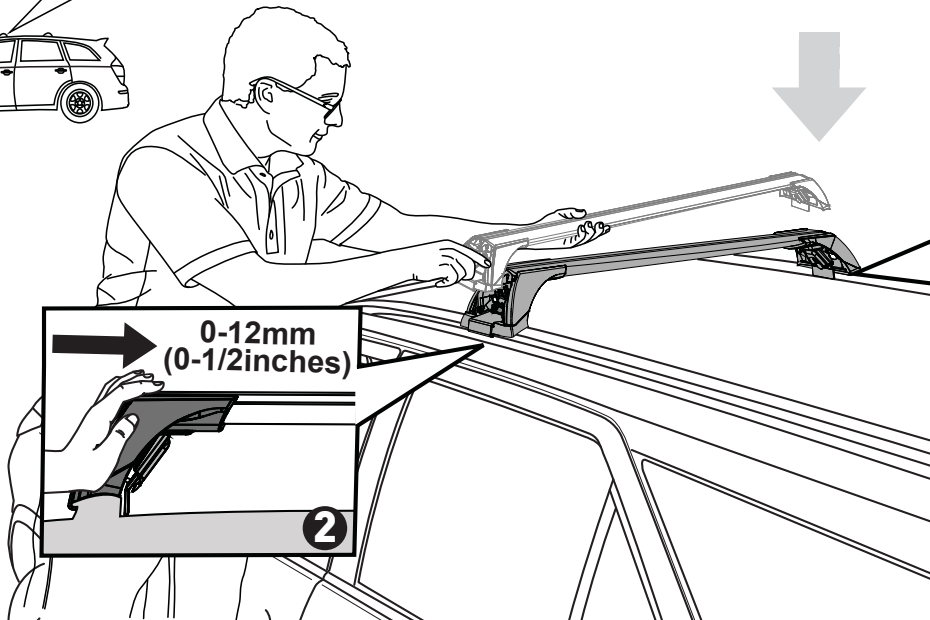

**CONTENTS • INHALT • CONTENIDO • CONTENU • INNHOLD • CONTEÚDO • СОДЕРЖАНИЕ • CONTENUTO
ZAWARTOŚĆ • OBSAH • OBSAH • INHOUD • INNEHÅLL • INDHOLD • ЗМІСТ • SISÄLLYS**

13

F

T

HD

P

		1	2	A	B
Ford Fiesta Active, 5dr Hatch 18+	EU	X = 735 mm (28 7/8")	X = 675 mm (26 5/8")	-A = 150 mm (5 7/8")	B = 575 mm (22 5/8")
Ford Galaxy, 5dr MPV 15+	EU	X = 875 mm (34 4/8")	X = 838 mm (33")	A = 70 mm (2 3/4")	B = 830 mm (32 5/8")
Ford Mondeo, 5dr Estate 14+	EU	X = 820 mm (32 1/4")	X = 760 mm (29 7/8")	A = 5 mm (1/4")	B = 755 mm (29 3/4")
Ford Mondeo, 5dr Wagon 15+	AU, NZ	X = 820 mm (32 1/4")	X = 760 mm (29 7/8")	A = 5 mm (1/4")	B = 755 mm (29 3/4")
Ford S-Max, 5dr MPV 15+	EU	X = 930 mm (36 5/8")	X = 920 mm (36 2/8")	-A = 70 mm (2 3/4")	B = 660 mm (26")
Renault Grand Scenic, 5dr MPV 16+	EU	X = 905 mm (35 5/8")	X = 815 mm (36 1/8")	-A = 75mm (3")	B = 675 mm (26 5/8")
Renault Megane, 5dr Estate 16+	EU	X = 825 mm (32 1/2")	X = 770 mm (30 3/8")	-A = 60 mm (2 3/8")	B = 700 mm (27 1/2")
Renault Megane, 5dr Wagon 17+	AU	X = 825 mm (32 1/2")	X = 770 mm (30 3/8")	-A = 60 mm (2 3/8")	B = 700 mm (27 1/2")
Renault Talisman, 5dr Estate 16+	EU	X = 840 mm (33 1/8")	X = 820 mm (32 1/4")	-A = 65 mm (2 1/2")	B = 670 mm (26 3/8")
Volkswagen Touareg, 5dr SUV 18+	AU, CN, EU, NZ, ZA	X = 935 mm (36 3/4")	X = 877 mm (34 1/2")	-A = 50 mm (2")	B = 690 mm (27 1/8")