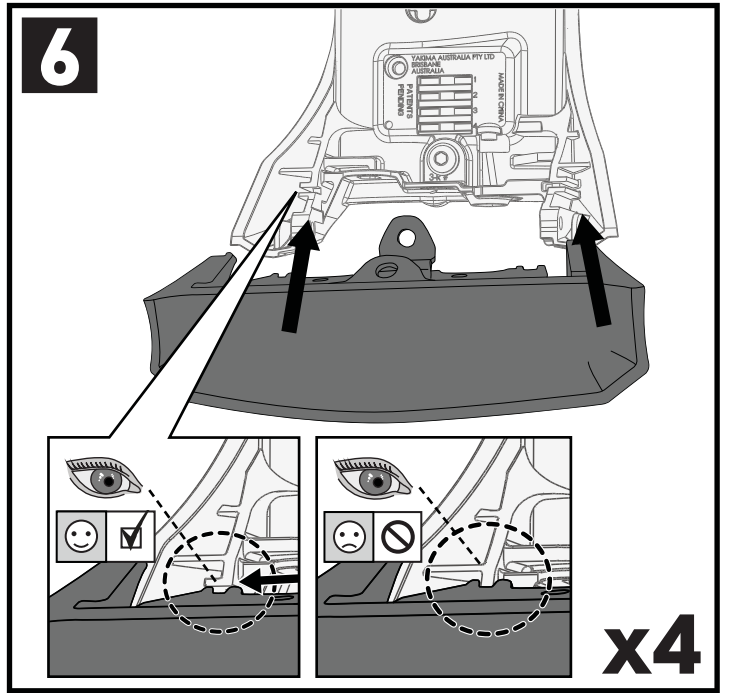

**CONTENTS • INHALT • CONTENIDO • CONTENU • INNHOLD • CONTEÚDO • СОДЕРЖАНИЕ • CONTENUTO
ZAWARTOŚĆ • OBSAH • OBSAH • INHOUD • INNEHÅLL • INDHOLD • ЗМІСТ • SISÄLLYS**

13

F

T

HD

P

		1	2	A	B
Ford Fiesta Active, 5dr Hatch 18+	EU	X = 735 mm (28 7/8")	X = 675 mm (26 5/8")	-A = 150 mm (5 7/8")	B = 575 mm (22 5/8")
Ford Galaxy, 5dr MPV 15+	EU	X = 875 mm (34 4/8")	X = 838 mm (33")	A = 70 mm (2 3/4")	B = 830 mm (32 5/8")
Ford Mondeo, 5dr Estate 14+	EU	X = 820 mm (32 1/4")	X = 760 mm (29 7/8")	A = 5 mm (1/4")	B = 755 mm (29 3/4")
Ford Mondeo, 5dr Wagon 15+	AU, NZ	X = 820 mm (32 1/4")	X = 760 mm (29 7/8")	A = 5 mm (1/4")	B = 755 mm (29 3/4")
Ford S-Max, 5dr MPV 15+	EU	X = 930 mm (36 5/8")	X = 920 mm (36 2/8")	-A = 70 mm (2 3/4")	B = 660 mm (26")
Renault Grand Scenic, 5dr MPV 16+	EU	X = 905 mm (35 5/8")	X = 815 mm (36 1/8")	-A = 75mm (3")	B = 675 mm (26 5/8")
Renault Megane, 5dr Estate 16+	EU	X = 825 mm (32 1/2")	X = 770 mm (30 3/8")	-A = 60 mm (2 3/8")	B = 700 mm (27 1/2")
Renault Megane, 5dr Wagon 17+	AU	X = 825 mm (32 1/2")	X = 770 mm (30 3/8")	-A = 60 mm (2 3/8")	B = 700 mm (27 1/2")
Renault Talisman, 5dr Estate 16+	EU	X = 840 mm (33 1/8")	X = 820 mm (32 1/4")	-A = 65 mm (2 1/2")	B = 670 mm (26 3/8")
Volkswagen Touareg, 5dr SUV 18+	AU, CN, EU, NZ, ZA	X = 935 mm (36 3/4")	X = 877 mm (34 1/2")	-A = 50 mm (2")	B = 690 mm (27 1/8")