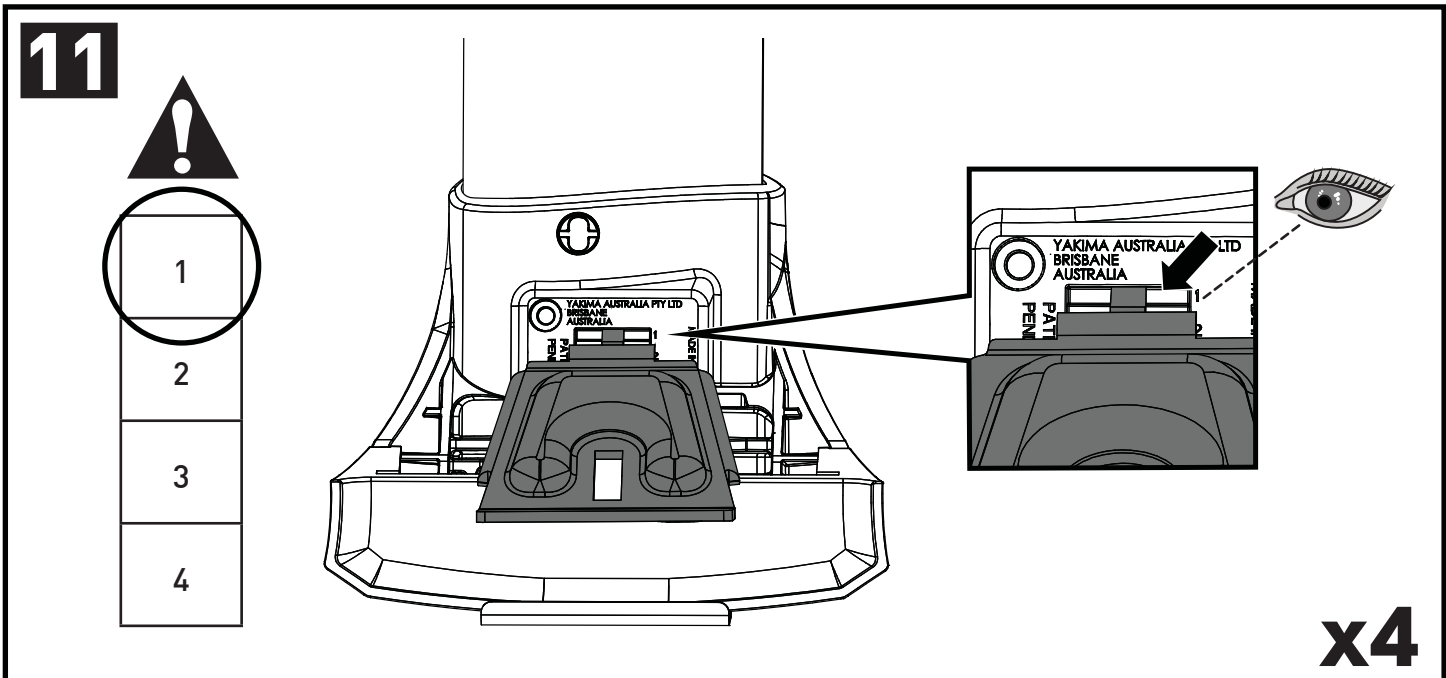

**CONTENTS • INHALT • CONTENIDO • CONTENU • INNHOLD • CONTEÚDO • СОДЕРЖАНИЕ • CONTENUTO
ZAWARTOŚĆ • OBSAH • OBSAH • INHOUD • INNEHÅLL • INDHOLD • ЗМІСТ • SISÄLLYS**

13

F

T

HD

P

		1	2	A	B
Ford Fiesta Active, 5dr Hatch 18+	EU	X = 735 mm (28 7/8")	X = 675 mm (26 5/8")	-A = 150 mm (5 7/8")	B = 575 mm (22 5/8")
Ford Galaxy, 5dr MPV 15+	EU	X = 875 mm (34 4/8")	X = 838 mm (33")	A = 70 mm (2 3/4")	B = 830 mm (32 5/8")
Ford Mondeo, 5dr Estate 14+	EU	X = 820 mm (32 1/4")	X = 760 mm (29 7/8")	A = 5 mm (1/4")	B = 755 mm (29 3/4")
Ford Mondeo, 5dr Wagon 15+	AU, NZ	X = 820 mm (32 1/4")	X = 760 mm (29 7/8")	A = 5 mm (1/4")	B = 755 mm (29 3/4")
Ford S-Max, 5dr MPV 15+	EU	X = 930 mm (36 5/8")	X = 920 mm (36 2/8")	-A = 70 mm (2 3/4")	B = 660 mm (26")
Renault Grand Scenic, 5dr MPV 16+	EU	X = 905 mm (35 5/8")	X = 815 mm (36 1/8")	-A = 75mm (3")	B = 675 mm (26 5/8")
Renault Megane, 5dr Estate 16+	EU	X = 825 mm (32 1/2")	X = 770 mm (30 3/8")	-A = 60 mm (2 3/8")	B = 700 mm (27 1/2")
Renault Megane, 5dr Wagon 17+	AU	X = 825 mm (32 1/2")	X = 770 mm (30 3/8")	-A = 60 mm (2 3/8")	B = 700 mm (27 1/2")
Renault Talisman, 5dr Estate 16+	EU	X = 840 mm (33 1/8")	X = 820 mm (32 1/4")	-A = 65 mm (2 1/2")	B = 670 mm (26 3/8")
Volkswagen Touareg, 5dr SUV 18+	AU, CN, EU, NZ, ZA	X = 935 mm (36 3/4")	X = 877 mm (34 1/2")	-A = 50 mm (2")	B = 690 mm (27 1/8")