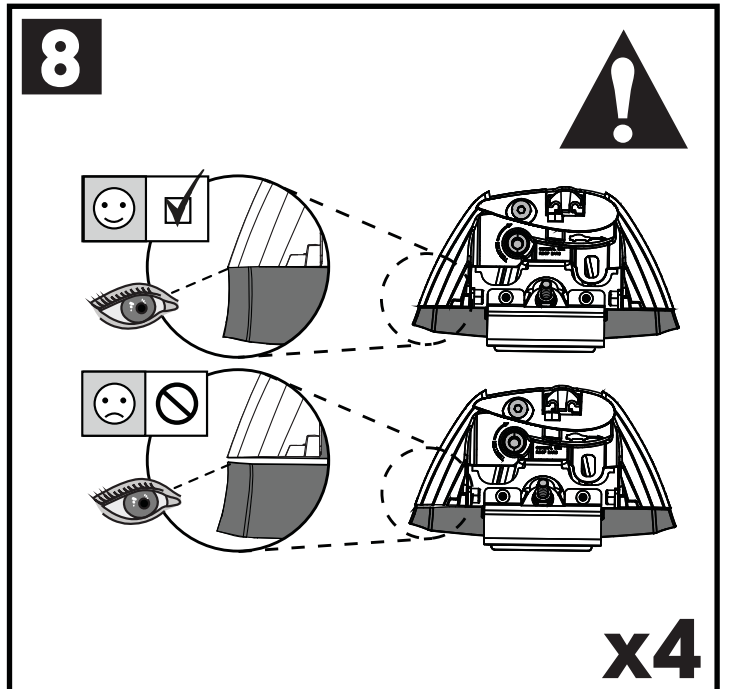

**CONTENTS • INHALT • CONTENIDO • CONTENU • INNHOLD • CONTEÚDO • СОДЕРЖАНИЕ • CONTENUTO
ZAWARTOŚĆ • OBSAH • OBSAH • INHOUD • INNEHÅLL • INDHOLD • ЗМІСТ • SISÄLLYS**

13

F

T

HD

P

		1	2	A	B
Ford Fiesta Active, 5dr Hatch 18+	EU	X = 735 mm (28 7/8")	X = 675 mm (26 5/8")	-A = 150 mm (5 7/8")	B = 575 mm (22 5/8")
Ford Galaxy, 5dr MPV 15+	EU	X = 875 mm (34 4/8")	X = 838 mm (33")	A = 70 mm (2 3/4")	B = 830 mm (32 5/8")
Ford Mondeo, 5dr Estate 14+	EU	X = 820 mm (32 1/4")	X = 760 mm (29 7/8")	A = 5 mm (1/4")	B = 755 mm (29 3/4")
Ford Mondeo, 5dr Wagon 15+	AU, NZ	X = 820 mm (32 1/4")	X = 760 mm (29 7/8")	A = 5 mm (1/4")	B = 755 mm (29 3/4")
Ford S-Max, 5dr MPV 15+	EU	X = 930 mm (36 5/8")	X = 920 mm (36 2/8")	-A = 70 mm (2 3/4")	B = 660 mm (26")
Renault Grand Scenic, 5dr MPV 16+	EU	X = 905 mm (35 5/8")	X = 815 mm (36 1/8")	-A = 75mm (3")	B = 675 mm (26 5/8")
Renault Megane, 5dr Estate 16+	EU	X = 825 mm (32 1/2")	X = 770 mm (30 3/8")	-A = 60 mm (2 3/8")	B = 700 mm (27 1/2")
Renault Megane, 5dr Wagon 17+	AU	X = 825 mm (32 1/2")	X = 770 mm (30 3/8")	-A = 60 mm (2 3/8")	B = 700 mm (27 1/2")
Renault Talisman, 5dr Estate 16+	EU	X = 840 mm (33 1/8")	X = 820 mm (32 1/4")	-A = 65 mm (2 1/2")	B = 670 mm (26 3/8")
Volkswagen Touareg, 5dr SUV 18+	AU, CN, EU, NZ, ZA	X = 935 mm (36 3/4")	X = 877 mm (34 1/2")	-A = 50 mm (2")	B = 690 mm (27 1/8")