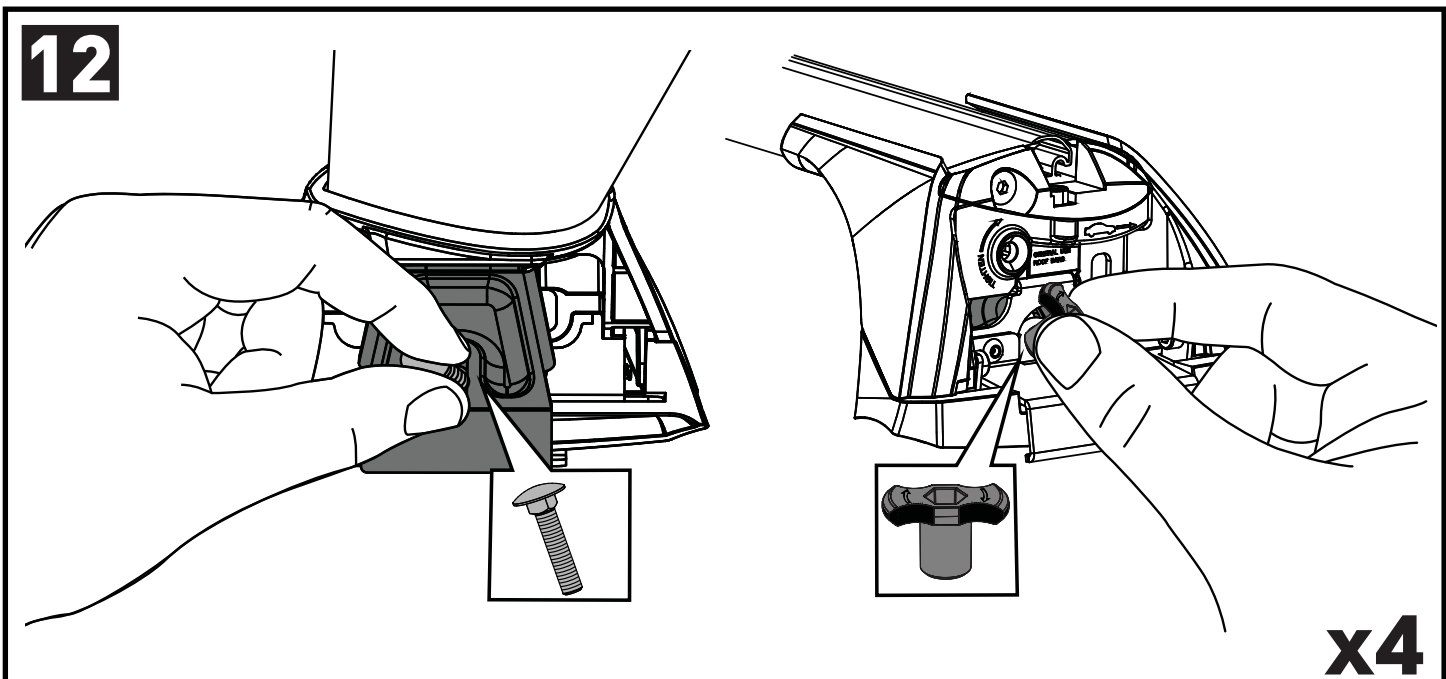

**CONTENTS • INHALT • CONTENIDO • CONTENU • INNHOLD • CONTEÚDO • СОДЕРЖАНИЕ • CONTENUTO
ZAWARTOŚĆ • OBSAH • OBSAH • INHOUD • INNEHÅLL • INDHOLD • ЗМІСТ • SISÄLLYS**

13

F

T

HD

P

		1	2	A	B
Ford Fiesta Active, 5dr Hatch 18+	EU	X = 735 mm (28 7/8")	X = 675 mm (26 5/8")	-A = 150 mm (5 7/8")	B = 575 mm (22 5/8")
Ford Galaxy, 5dr MPV 15+	EU	X = 875 mm (34 4/8")	X = 838 mm (33")	A = 70 mm (2 3/4")	B = 830 mm (32 5/8")
Ford Mondeo, 5dr Estate 14+	EU	X = 820 mm (32 1/4")	X = 760 mm (29 7/8")	A = 5 mm (1/4")	B = 755 mm (29 3/4")
Ford Mondeo, 5dr Wagon 15+	AU, NZ	X = 820 mm (32 1/4")	X = 760 mm (29 7/8")	A = 5 mm (1/4")	B = 755 mm (29 3/4")
Ford S-Max, 5dr MPV 15+	EU	X = 930 mm (36 5/8")	X = 920 mm (36 2/8")	-A = 70 mm (2 3/4")	B = 660 mm (26")
Renault Grand Scenic, 5dr MPV 16+	EU	X = 905 mm (35 5/8")	X = 815 mm (36 1/8")	-A = 75mm (3")	B = 675 mm (26 5/8")
Renault Megane, 5dr Estate 16+	EU	X = 825 mm (32 1/2")	X = 770 mm (30 3/8")	-A = 60 mm (2 3/8")	B = 700 mm (27 1/2")
Renault Megane, 5dr Wagon 17+	AU	X = 825 mm (32 1/2")	X = 770 mm (30 3/8")	-A = 60 mm (2 3/8")	B = 700 mm (27 1/2")
Renault Talisman, 5dr Estate 16+	EU	X = 840 mm (33 1/8")	X = 820 mm (32 1/4")	-A = 65 mm (2 1/2")	B = 670 mm (26 3/8")
Volkswagen Touareg, 5dr SUV 18+	AU, CN, EU, NZ, ZA	X = 935 mm (36 3/4")	X = 877 mm (34 1/2")	-A = 50 mm (2")	B = 690 mm (27 1/8")