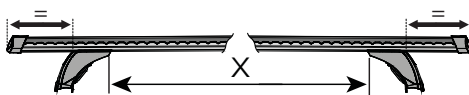

**CONTENTS • INHALT • CONTENIDO • CONTENU • INNHOLD • CONTEÚDO • СОДЕРЖАНИЕ • CONTENUTO
ZAWARTOŚĆ • OBSAH • OBSAH • INHOUD • INNEHÅLL • INDHOLD • ЗМІСТ • SISÄLLYS**

13

F

T

HD

P

		1	2	A	B
Ford Fiesta Active, 5dr Hatch 18+	EU	X = 735 mm (28 7/8")	X = 675 mm (26 5/8")	-A = 150 mm (5 7/8")	B = 575 mm (22 5/8")
Ford Galaxy, 5dr MPV 15+	EU	X = 875 mm (34 4/8")	X = 838 mm (33")	A = 70 mm (2 3/4")	B = 830 mm (32 5/8")
Ford Mondeo, 5dr Estate 14+	EU	X = 820 mm (32 1/4")	X = 760 mm (29 7/8")	A = 5 mm (1/4")	B = 755 mm (29 3/4")
Ford Mondeo, 5dr Wagon 15+	AU, NZ	X = 820 mm (32 1/4")	X = 760 mm (29 7/8")	A = 5 mm (1/4")	B = 755 mm (29 3/4")
Ford S-Max, 5dr MPV 15+	EU	X = 930 mm (36 5/8")	X = 920 mm (36 2/8")	-A = 70 mm (2 3/4")	B = 660 mm (26")
Renault Grand Scenic, 5dr MPV 16+	EU	X = 905 mm (35 5/8")	X = 815 mm (36 1/8")	-A = 75mm (3")	B = 675 mm (26 5/8")
Renault Megane, 5dr Estate 16+	EU	X = 825 mm (32 1/2")	X = 770 mm (30 3/8")	-A = 60 mm (2 3/8")	B = 700 mm (27 1/2")
Renault Megane, 5dr Wagon 17+	AU	X = 825 mm (32 1/2")	X = 770 mm (30 3/8")	-A = 60 mm (2 3/8")	B = 700 mm (27 1/2")
Renault Talisman, 5dr Estate 16+	EU	X = 840 mm (33 1/8")	X = 820 mm (32 1/4")	-A = 65 mm (2 1/2")	B = 670 mm (26 3/8")
Volkswagen Touareg, 5dr SUV 18+	AU, CN, EU, NZ, ZA	X = 935 mm (36 3/4")	X = 877 mm (34 1/2")	-A = 50 mm (2")	B = 690 mm (27 1/8")