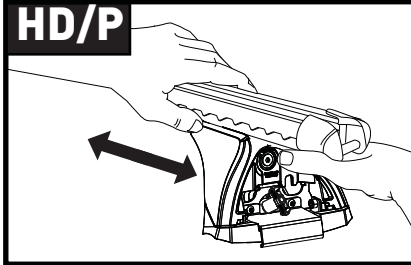

**CONTENTS • INHALT • CONTENIDO • CONTENU • INNHOLD • CONTEÚDO • СОДЕРЖАНИЕ • CONTENUTO
ZAWARTOŚĆ • OBSAH • OBSAH • INHOUD • INNEHÅLL • INDHOLD • ЗМІСТ • SISÄLLYS**

13

F

T

HD

P

		1	2	A	B
Ford Fiesta Active, 5dr Hatch 18+	EU	X = 735 mm (28 7/8")	X = 675 mm (26 5/8")	-A = 150 mm (5 7/8")	B = 575 mm (22 5/8")
Ford Galaxy, 5dr MPV 15+	EU	X = 875 mm (34 4/8")	X = 838 mm (33")	A = 70 mm (2 3/4")	B = 830 mm (32 5/8")
Ford Mondeo, 5dr Estate 14+	EU	X = 820 mm (32 1/4")	X = 760 mm (29 7/8")	A = 5 mm (1/4")	B = 755 mm (29 3/4")
Ford Mondeo, 5dr Wagon 15+	AU, NZ	X = 820 mm (32 1/4")	X = 760 mm (29 7/8")	A = 5 mm (1/4")	B = 755 mm (29 3/4")
Ford S-Max, 5dr MPV 15+	EU	X = 930 mm (36 5/8")	X = 920 mm (36 2/8")	-A = 70 mm (2 3/4")	B = 660 mm (26")
Renault Grand Scenic, 5dr MPV 16+	EU	X = 905 mm (35 5/8")	X = 815 mm (36 1/8")	-A = 75mm (3")	B = 675 mm (26 5/8")
Renault Megane, 5dr Estate 16+	EU	X = 825 mm (32 1/2")	X = 770 mm (30 3/8")	-A = 60 mm (2 3/8")	B = 700 mm (27 1/2")
Renault Megane, 5dr Wagon 17+	AU	X = 825 mm (32 1/2")	X = 770 mm (30 3/8")	-A = 60 mm (2 3/8")	B = 700 mm (27 1/2")
Renault Talisman, 5dr Estate 16+	EU	X = 840 mm (33 1/8")	X = 820 mm (32 1/4")	-A = 65 mm (2 1/2")	B = 670 mm (26 3/8")
Volkswagen Touareg, 5dr SUV 18+	AU, CN, EU, NZ, ZA	X = 935 mm (36 3/4")	X = 877 mm (34 1/2")	-A = 50 mm (2")	B = 690 mm (27 1/8")