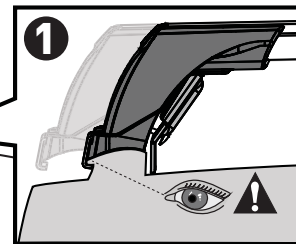

**CONTENTS • INHALT • CONTENIDO • CONTENU • INNHOLD • CONTEÚDO • СОДЕРЖАНИЕ • CONTENUTO
ZAWARTOŚĆ • OBSAH • OBSAH • INHOUD • INNEHÅLL • INDHOLD • ЗМІСТ • SISÄLLYS**

13

F

T

HD

P

		1	2	A	B
Ford Fiesta Active, 5dr Hatch 18+	EU	X = 735 mm (28 7/8")	X = 675 mm (26 5/8")	-A = 150 mm (5 7/8")	B = 575 mm (22 5/8")
Ford Galaxy, 5dr MPV 15+	EU	X = 875 mm (34 4/8")	X = 838 mm (33")	A = 70 mm (2 3/4")	B = 830 mm (32 5/8")
Ford Mondeo, 5dr Estate 14+	EU	X = 820 mm (32 1/4")	X = 760 mm (29 7/8")	A = 5 mm (1/4")	B = 755 mm (29 3/4")
Ford Mondeo, 5dr Wagon 15+	AU, NZ	X = 820 mm (32 1/4")	X = 760 mm (29 7/8")	A = 5 mm (1/4")	B = 755 mm (29 3/4")
Ford S-Max, 5dr MPV 15+	EU	X = 930 mm (36 5/8")	X = 920 mm (36 2/8")	-A = 70 mm (2 3/4")	B = 660 mm (26")
Renault Grand Scenic, 5dr MPV 16+	EU	X = 905 mm (35 5/8")	X = 815 mm (36 1/8")	-A = 75mm (3")	B = 675 mm (26 5/8")
Renault Megane, 5dr Estate 16+	EU	X = 825 mm (32 1/2")	X = 770 mm (30 3/8")	-A = 60 mm (2 3/8")	B = 700 mm (27 1/2")
Renault Megane, 5dr Wagon 17+	AU	X = 825 mm (32 1/2")	X = 770 mm (30 3/8")	-A = 60 mm (2 3/8")	B = 700 mm (27 1/2")
Renault Talisman, 5dr Estate 16+	EU	X = 840 mm (33 1/8")	X = 820 mm (32 1/4")	-A = 65 mm (2 1/2")	B = 670 mm (26 3/8")
Volkswagen Touareg, 5dr SUV 18+	AU, CN, EU, NZ, ZA	X = 935 mm (36 3/4")	X = 877 mm (34 1/2")	-A = 50 mm (2")	B = 690 mm (27 1/8")