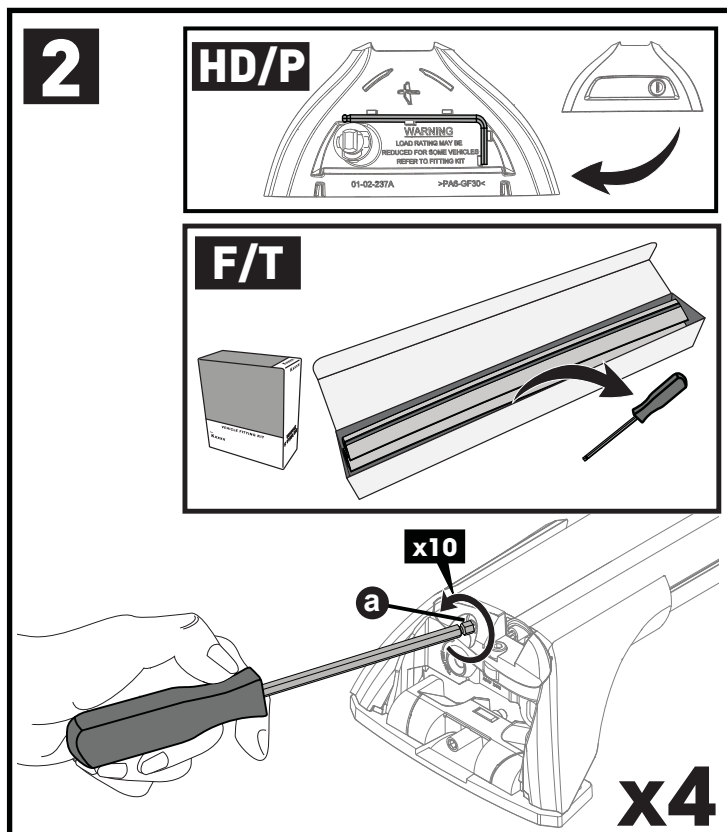

**CONTENTS • INHALT • CONTENIDO • CONTENU • INNHOLD • CONTEÚDO • СОДЕРЖАНИЕ • CONTENUTO
ZAWARTOŚĆ • OBSAH • OBSAH • INHOUD • INNEHÅLL • INDHOLD • ЗМІСТ • SISÄLLYS**

13

F

T

HD

P

		1	2	A	B
Ford Fiesta Active, 5dr Hatch 18+	EU	X = 735 mm (28 7/8")	X = 675 mm (26 5/8")	-A = 150 mm (5 7/8")	B = 575 mm (22 5/8")
Ford Galaxy, 5dr MPV 15+	EU	X = 875 mm (34 4/8")	X = 838 mm (33")	A = 70 mm (2 3/4")	B = 830 mm (32 5/8")
Ford Mondeo, 5dr Estate 14+	EU	X = 820 mm (32 1/4")	X = 760 mm (29 7/8")	A = 5 mm (1/4")	B = 755 mm (29 3/4")
Ford Mondeo, 5dr Wagon 15+	AU, NZ	X = 820 mm (32 1/4")	X = 760 mm (29 7/8")	A = 5 mm (1/4")	B = 755 mm (29 3/4")
Ford S-Max, 5dr MPV 15+	EU	X = 930 mm (36 5/8")	X = 920 mm (36 2/8")	-A = 70 mm (2 3/4")	B = 660 mm (26")
Renault Grand Scenic, 5dr MPV 16+	EU	X = 905 mm (35 5/8")	X = 815 mm (36 1/8")	-A = 75mm (3")	B = 675 mm (26 5/8")
Renault Megane, 5dr Estate 16+	EU	X = 825 mm (32 1/2")	X = 770 mm (30 3/8")	-A = 60 mm (2 3/8")	B = 700 mm (27 1/2")
Renault Megane, 5dr Wagon 17+	AU	X = 825 mm (32 1/2")	X = 770 mm (30 3/8")	-A = 60 mm (2 3/8")	B = 700 mm (27 1/2")
Renault Talisman, 5dr Estate 16+	EU	X = 840 mm (33 1/8")	X = 820 mm (32 1/4")	-A = 65 mm (2 1/2")	B = 670 mm (26 3/8")
Volkswagen Touareg, 5dr SUV 18+	AU, CN, EU, NZ, ZA	X = 935 mm (36 3/4")	X = 877 mm (34 1/2")	-A = 50 mm (2")	B = 690 mm (27 1/8")