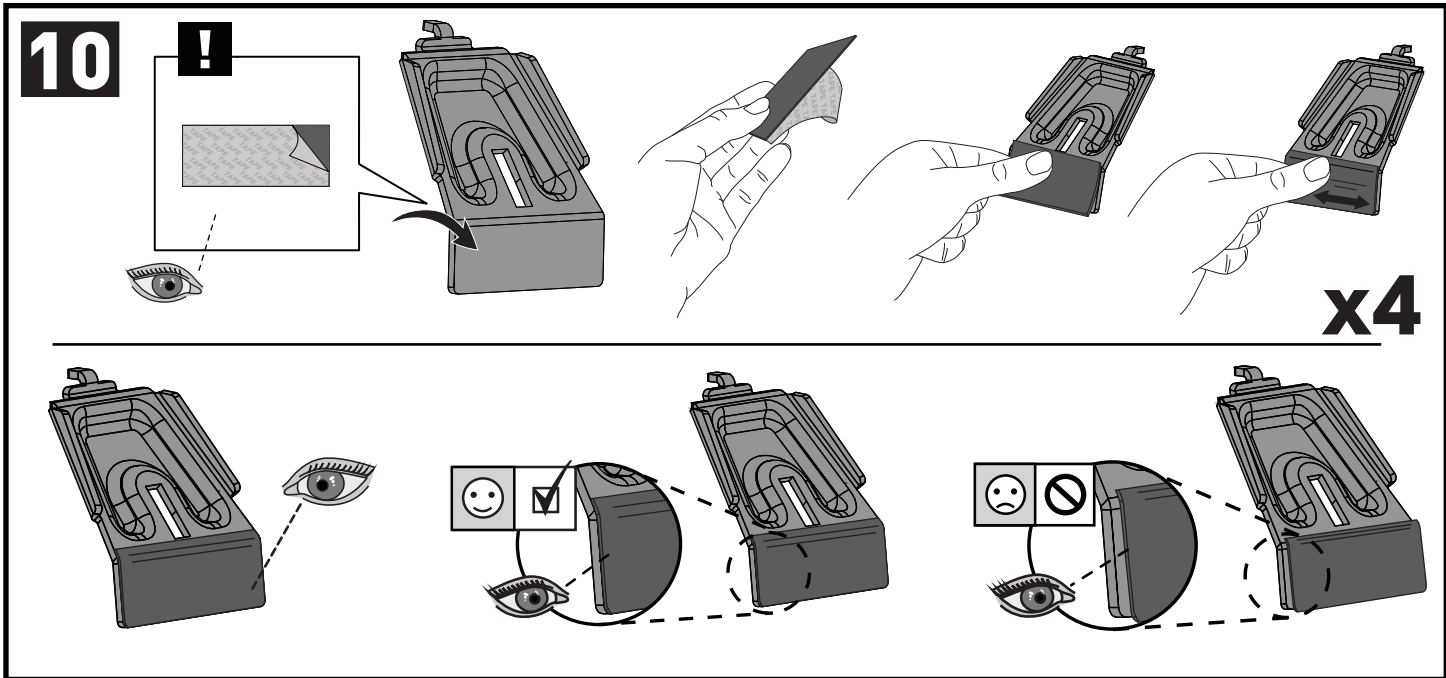

**CONTENTS • INHALT • CONTENIDO • CONTENU • INNHOLD • CONTEÚDO • СОДЕРЖАНИЕ • CONTENUTO
ZAWARTOŚĆ • OBSAH • OBSAH • INHOUD • INNEHÅLL • INDHOLD • ЗМІСТ • SISÄLLYS**

13

F

T

HD

P

		1	2	A	B
Ford Fiesta Active, 5dr Hatch 18+	EU	X = 735 mm (28 7/8")	X = 675 mm (26 5/8")	-A = 150 mm (5 7/8")	B = 575 mm (22 5/8")
Ford Galaxy, 5dr MPV 15+	EU	X = 875 mm (34 4/8")	X = 838 mm (33")	A = 70 mm (2 3/4")	B = 830 mm (32 5/8")
Ford Mondeo, 5dr Estate 14+	EU	X = 820 mm (32 1/4")	X = 760 mm (29 7/8")	A = 5 mm (1/4")	B = 755 mm (29 3/4")
Ford Mondeo, 5dr Wagon 15+	AU, NZ	X = 820 mm (32 1/4")	X = 760 mm (29 7/8")	A = 5 mm (1/4")	B = 755 mm (29 3/4")
Ford S-Max, 5dr MPV 15+	EU	X = 930 mm (36 5/8")	X = 920 mm (36 2/8")	-A = 70 mm (2 3/4")	B = 660 mm (26")
Renault Grand Scenic, 5dr MPV 16+	EU	X = 905 mm (35 5/8")	X = 815 mm (36 1/8")	-A = 75mm (3")	B = 675 mm (26 5/8")
Renault Megane, 5dr Estate 16+	EU	X = 825 mm (32 1/2")	X = 770 mm (30 3/8")	-A = 60 mm (2 3/8")	B = 700 mm (27 1/2")
Renault Megane, 5dr Wagon 17+	AU	X = 825 mm (32 1/2")	X = 770 mm (30 3/8")	-A = 60 mm (2 3/8")	B = 700 mm (27 1/2")
Renault Talisman, 5dr Estate 16+	EU	X = 840 mm (33 1/8")	X = 820 mm (32 1/4")	-A = 65 mm (2 1/2")	B = 670 mm (26 3/8")
Volkswagen Touareg, 5dr SUV 18+	AU, CN, EU, NZ, ZA	X = 935 mm (36 3/4")	X = 877 mm (34 1/2")	-A = 50 mm (2")	B = 690 mm (27 1/8")