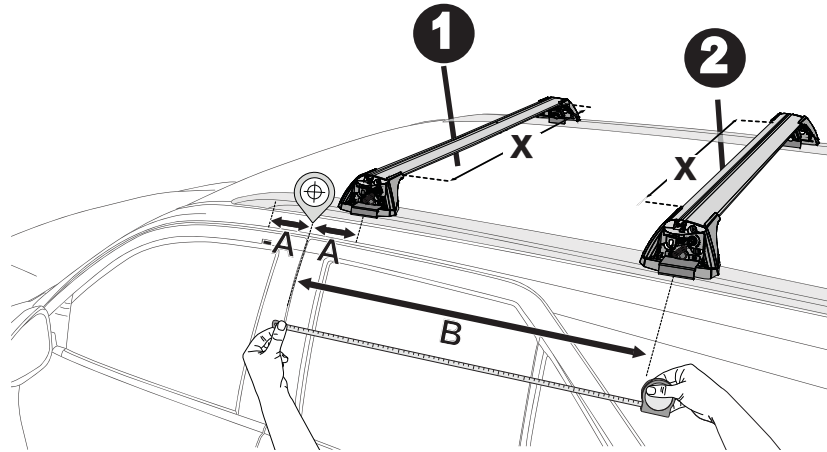

**CONTENTS • INHALT • CONTENIDO • CONTENU • INNHOLD • CONTEÚDO • СОДЕРЖАНИЕ • CONTENUTO
ZAWARTOŚĆ • OBSAH • OBSAH • INHOUD • INNEHÅLL • INDHOLD • ЗМІСТ • SISÄLLYS**

13

F

T

HD

P

		1	2	A	B
Ford Fiesta Active, 5dr Hatch 18+	EU	X = 735 mm (28 7/8")	X = 675 mm (26 5/8")	-A = 150 mm (5 7/8")	B = 575 mm (22 5/8")
Ford Galaxy, 5dr MPV 15+	EU	X = 875 mm (34 4/8")	X = 838 mm (33")	A = 70 mm (2 3/4")	B = 830 mm (32 5/8")
Ford Mondeo, 5dr Estate 14+	EU	X = 820 mm (32 1/4")	X = 760 mm (29 7/8")	A = 5 mm (1/4")	B = 755 mm (29 3/4")
Ford Mondeo, 5dr Wagon 15+	AU, NZ	X = 820 mm (32 1/4")	X = 760 mm (29 7/8")	A = 5 mm (1/4")	B = 755 mm (29 3/4")
Ford S-Max, 5dr MPV 15+	EU	X = 930 mm (36 5/8")	X = 920 mm (36 2/8")	-A = 70 mm (2 3/4")	B = 660 mm (26")
Renault Grand Scenic, 5dr MPV 16+	EU	X = 905 mm (35 5/8")	X = 815 mm (36 1/8")	-A = 75mm (3")	B = 675 mm (26 5/8")
Renault Megane, 5dr Estate 16+	EU	X = 825 mm (32 1/2")	X = 770 mm (30 3/8")	-A = 60 mm (2 3/8")	B = 700 mm (27 1/2")
Renault Megane, 5dr Wagon 17+	AU	X = 825 mm (32 1/2")	X = 770 mm (30 3/8")	-A = 60 mm (2 3/8")	B = 700 mm (27 1/2")
Renault Talisman, 5dr Estate 16+	EU	X = 840 mm (33 1/8")	X = 820 mm (32 1/4")	-A = 65 mm (2 1/2")	B = 670 mm (26 3/8")
Volkswagen Touareg, 5dr SUV 18+	AU, CN, EU, NZ, ZA	X = 935 mm (36 3/4")	X = 877 mm (34 1/2")	-A = 50 mm (2")	B = 690 mm (27 1/8")