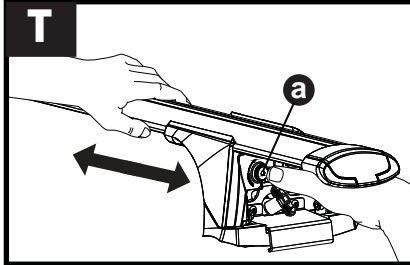

**CONTENTS • INHALT • CONTENIDO • CONTENU • INNHOLD • CONTEÚDO • СОДЕРЖАНИЕ • CONTENUTO
ZAWARTOŚĆ • OBSAH • OBSAH • INHOUD • INNEHÅLL • INDHOLD • ЗМІСТ • SISÄLLYS**

13

F

T

HD

P

		1	2	A	B
Ford Fiesta Active, 5dr Hatch 18+	EU	X = 735 mm (28 7/8")	X = 675 mm (26 5/8")	-A = 150 mm (5 7/8")	B = 575 mm (22 5/8")
Ford Galaxy, 5dr MPV 15+	EU	X = 875 mm (34 4/8")	X = 838 mm (33")	A = 70 mm (2 3/4")	B = 830 mm (32 5/8")
Ford Mondeo, 5dr Estate 14+	EU	X = 820 mm (32 1/4")	X = 760 mm (29 7/8")	A = 5 mm (1/4")	B = 755 mm (29 3/4")
Ford Mondeo, 5dr Wagon 15+	AU, NZ	X = 820 mm (32 1/4")	X = 760 mm (29 7/8")	A = 5 mm (1/4")	B = 755 mm (29 3/4")
Ford S-Max, 5dr MPV 15+	EU	X = 930 mm (36 5/8")	X = 920 mm (36 2/8")	-A = 70 mm (2 3/4")	B = 660 mm (26")
Renault Grand Scenic, 5dr MPV 16+	EU	X = 905 mm (35 5/8")	X = 815 mm (36 1/8")	-A = 75mm (3")	B = 675 mm (26 5/8")
Renault Megane, 5dr Estate 16+	EU	X = 825 mm (32 1/2")	X = 770 mm (30 3/8")	-A = 60 mm (2 3/8")	B = 700 mm (27 1/2")
Renault Megane, 5dr Wagon 17+	AU	X = 825 mm (32 1/2")	X = 770 mm (30 3/8")	-A = 60 mm (2 3/8")	B = 700 mm (27 1/2")
Renault Talisman, 5dr Estate 16+	EU	X = 840 mm (33 1/8")	X = 820 mm (32 1/4")	-A = 65 mm (2 1/2")	B = 670 mm (26 3/8")
Volkswagen Touareg, 5dr SUV 18+	AU, CN, EU, NZ, ZA	X = 935 mm (36 3/4")	X = 877 mm (34 1/2")	-A = 50 mm (2")	B = 690 mm (27 1/8")