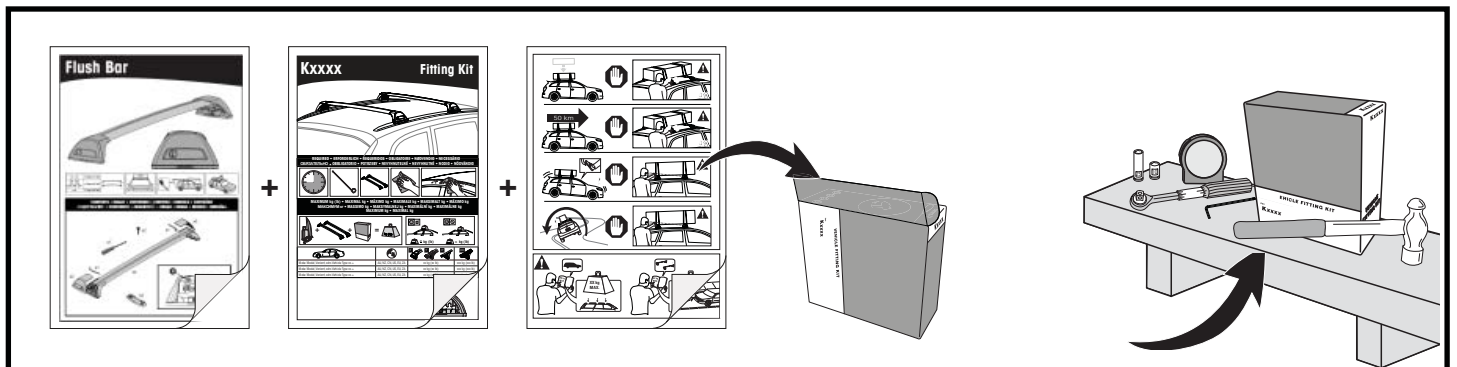

1. **EN** Please read safety and warranty booklet included with this product prior to use. For more information visit your local dealer.
2. **DE** Bitte lesen und beachten Sie die beiliegende Montageanleitung, Sicherheitshinweise und Garantiebedingungen bevor Sie das Produkt montieren/benutzen. Für weitere Informationen kontaktieren Sie bitte Ihren Händler.
3. **ES** Por favor, lea folleto de seguridad y garantía que se incluye con este producto antes de su uso. Para obtener más información, visite a su distribuidor local.
4. **FR** Veuillez lire attentivement le manuel de sécurité et de garantie avant utilisation. Pour plus d'informations, visitez votre concessionnaire local.
5. **NO** Vennligst les hefte om sikkerhet og garanti som er vedlagt dette produkt før det tas i bruk. For mer informasjon ta kontakt med din forhandler.
6. **PT** Por favor leia o manual de segurança e garantia incluído, antes de utilizar o produto. Para mais informações visite o seu revendedor local.
7. **RU** Пожалуйста, ознакомьтесь с инструкцией перед тем, как использовать товар. Для получения более подробной информации обратитесь к местному дилеру.
8. **IT** Si prega di leggere il libretto di sicurezza e garanzia incluso nel prodotto prima dell'uso. Per maggiori informazioni visita il rivenditore locale.
9. **PL** Proszę zapoznać się z warunkami gwarancji i bezpieczeństwa przed użyciem produktu. W celu uzyskania dodatkowych informacji proszę kontaktować się z najbliższym autoryzowanym punktem sprzedaży.
10. **CS** Před použitím si prosím přečtete přiložené informace o bezpečnosti a záručních podmínkách. Pro více informací navštivte nejbližšího dealera.
11. **SK** Pred použitím si prosím prečítajte priložené informácie o bezpečnosti a záručných podmienkach. Pre viac informácií navštívte najbližšieho diera.
12. **NL** A.U.B. bijgesloten garantie- en veiligheidsinstructies grondig lezen voor gebruik van dit product. Voor meer informatie graag contact opnemen met uw dealer.
13. **SV** Var snäll och läs igenom säkerhets- och garantihäftet som medföljer produkten före användning. För mer information besök din lokala återförsäljare.
14. **DK** Læs venligst sikkerheds- og garantibogsholderen, der følger med dette produkt, inden brug. For mere information besøg din lokale forhandler.
15. **UA** Будь ласка, ознайомтеся з бронею безпеки та гарантії, включені до цього продукту перед використанням. Для отримання додаткової інформації відвідайте місцевого дилера.
16. **FI** Lue tämän tuotteen mukana toimitetut turvallisuus- ja takuu huoltopalvelut ennen käyttöä. Lisätietoja saat paikalliselta jälleenmyyjältä.

Yakima Australia Pty Ltd
17 Hinkler Court, Brendale
QLD 4500, Australia
1800 143 548
www.prorack.com.au
www.whispbar.com.au

Yakima Europe Coöperatief U.A.
Twentehaven 7, 3433
PT Nieuwegein, The Netherlands
+31 2080 81425
www.prorackeurope.eu
www.yakima.eu

Yakima Products, Inc.
4101 Kruse Way
Lake Oswego, OR. 97035 USA
888 925 4621
www.yakima.com

WORKS WITH: