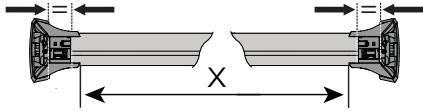

**CONTENTS • INHALT • CONTENIDO • CONTENU • INNHOLD • CONTEÚDO • СОДЕРЖАНИЕ • CONTENUTO
ZAWARTOŚĆ • OBSAH • OBSAH • INHOUD • INNEHÅLL • INDHOLD • ЗМІСТ • SISÄLLYS**

13

F

T

HD

P

		1	2	A	B
Ford Fiesta Active, 5dr Hatch 18+	EU	X = 735 mm (28 7/8")	X = 675 mm (26 5/8")	-A = 150 mm (5 7/8")	B = 575 mm (22 5/8")
Ford Galaxy, 5dr MPV 15+	EU	X = 875 mm (34 4/8")	X = 838 mm (33")	A = 70 mm (2 3/4")	B = 830 mm (32 5/8")
Ford Mondeo, 5dr Estate 14+	EU	X = 820 mm (32 1/4")	X = 760 mm (29 7/8")	A = 5 mm (1/4")	B = 755 mm (29 3/4")
Ford Mondeo, 5dr Wagon 15+	AU, NZ	X = 820 mm (32 1/4")	X = 760 mm (29 7/8")	A = 5 mm (1/4")	B = 755 mm (29 3/4")
Ford S-Max, 5dr MPV 15+	EU	X = 930 mm (36 5/8")	X = 920 mm (36 2/8")	-A = 70 mm (2 3/4")	B = 660 mm (26")
Renault Grand Scenic, 5dr MPV 16+	EU	X = 905 mm (35 5/8")	X = 815 mm (36 1/8")	-A = 75mm (3")	B = 675 mm (26 5/8")
Renault Megane, 5dr Estate 16+	EU	X = 825 mm (32 1/2")	X = 770 mm (30 3/8")	-A = 60 mm (2 3/8")	B = 700 mm (27 1/2")
Renault Megane, 5dr Wagon 17+	AU	X = 825 mm (32 1/2")	X = 770 mm (30 3/8")	-A = 60 mm (2 3/8")	B = 700 mm (27 1/2")
Renault Talisman, 5dr Estate 16+	EU	X = 840 mm (33 1/8")	X = 820 mm (32 1/4")	-A = 65 mm (2 1/2")	B = 670 mm (26 3/8")
Volkswagen Touareg, 5dr SUV 18+	AU, CN, EU, NZ, ZA	X = 935 mm (36 3/4")	X = 877 mm (34 1/2")	-A = 50 mm (2")	B = 690 mm (27 1/8")