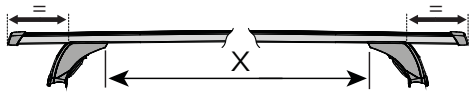

**CONTENTS • INHALT • CONTENIDO • CONTENU • INNHOLD • CONTEÚDO • СОДЕРЖАНИЕ • CONTENUTO
ZAWARTOŚĆ • OBSAH • OBSAH • INHOUD • INNEHÅLL • INDHOLD • ЗМІСТ • SISÄLLYS**

13

F

T

HD

P

		1	2	A	B
Ford Fiesta Active, 5dr Hatch 18+	EU	X = 735 mm (28 7/8")	X = 675 mm (26 5/8")	-A = 150 mm (5 7/8")	B = 575 mm (22 5/8")
Ford Galaxy, 5dr MPV 15+	EU	X = 875 mm (34 4/8")	X = 838 mm (33")	A = 70 mm (2 3/4")	B = 830 mm (32 5/8")
Ford Mondeo, 5dr Estate 14+	EU	X = 820 mm (32 1/4")	X = 760 mm (29 7/8")	A = 5 mm (1/4")	B = 755 mm (29 3/4")
Ford Mondeo, 5dr Wagon 15+	AU, NZ	X = 820 mm (32 1/4")	X = 760 mm (29 7/8")	A = 5 mm (1/4")	B = 755 mm (29 3/4")
Ford S-Max, 5dr MPV 15+	EU	X = 930 mm (36 5/8")	X = 920 mm (36 2/8")	-A = 70 mm (2 3/4")	B = 660 mm (26")
Renault Grand Scenic, 5dr MPV 16+	EU	X = 905 mm (35 5/8")	X = 815 mm (36 1/8")	-A = 75mm (3")	B = 675 mm (26 5/8")
Renault Megane, 5dr Estate 16+	EU	X = 825 mm (32 1/2")	X = 770 mm (30 3/8")	-A = 60 mm (2 3/8")	B = 700 mm (27 1/2")
Renault Megane, 5dr Wagon 17+	AU	X = 825 mm (32 1/2")	X = 770 mm (30 3/8")	-A = 60 mm (2 3/8")	B = 700 mm (27 1/2")
Renault Talisman, 5dr Estate 16+	EU	X = 840 mm (33 1/8")	X = 820 mm (32 1/4")	-A = 65 mm (2 1/2")	B = 670 mm (26 3/8")
Volkswagen Touareg, 5dr SUV 18+	AU, CN, EU, NZ, ZA	X = 935 mm (36 3/4")	X = 877 mm (34 1/2")	-A = 50 mm (2")	B = 690 mm (27 1/8")