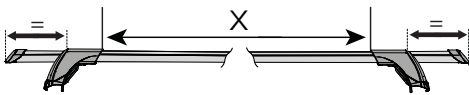

**CONTENTS • INHALT • CONTENIDO • CONTENU • INNHOLD • CONTEÚDO • СОДЕРЖАНИЕ • CONTENUTO
ZAWARTOŚĆ • OBSAH • OBSAH • INHOUD • INNEHÅLL • INDHOLD • ЗМІСТ • SISÄLLYS**

13

F

T

HD

P

		1	2	A	B
Ford Fiesta Active, 5dr Hatch 18+	EU	X = 735 mm (28 7/8")	X = 675 mm (26 5/8")	-A = 150 mm (5 7/8")	B = 575 mm (22 5/8")
Ford Galaxy, 5dr MPV 15+	EU	X = 875 mm (34 4/8")	X = 838 mm (33")	A = 70 mm (2 3/4")	B = 830 mm (32 5/8")
Ford Mondeo, 5dr Estate 14+	EU	X = 820 mm (32 1/4")	X = 760 mm (29 7/8")	A = 5 mm (1/4")	B = 755 mm (29 3/4")
Ford Mondeo, 5dr Wagon 15+	AU, NZ	X = 820 mm (32 1/4")	X = 760 mm (29 7/8")	A = 5 mm (1/4")	B = 755 mm (29 3/4")
Ford S-Max, 5dr MPV 15+	EU	X = 930 mm (36 5/8")	X = 920 mm (36 2/8")	-A = 70 mm (2 3/4")	B = 660 mm (26")
Renault Grand Scenic, 5dr MPV 16+	EU	X = 905 mm (35 5/8")	X = 815 mm (36 1/8")	-A = 75mm (3")	B = 675 mm (26 5/8")
Renault Megane, 5dr Estate 16+	EU	X = 825 mm (32 1/2")	X = 770 mm (30 3/8")	-A = 60 mm (2 3/8")	B = 700 mm (27 1/2")
Renault Megane, 5dr Wagon 17+	AU	X = 825 mm (32 1/2")	X = 770 mm (30 3/8")	-A = 60 mm (2 3/8")	B = 700 mm (27 1/2")
Renault Talisman, 5dr Estate 16+	EU	X = 840 mm (33 1/8")	X = 820 mm (32 1/4")	-A = 65 mm (2 1/2")	B = 670 mm (26 3/8")
Volkswagen Touareg, 5dr SUV 18+	AU, CN, EU, NZ, ZA	X = 935 mm (36 3/4")	X = 877 mm (34 1/2")	-A = 50 mm (2")	B = 690 mm (27 1/8")