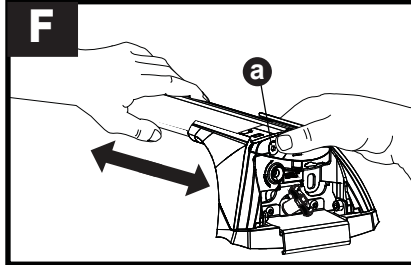

**CONTENTS • INHALT • CONTENIDO • CONTENU • INNHOLD • CONTEÚDO • СОДЕРЖАНИЕ • CONTENUTO
ZAWARTOŚĆ • OBSAH • OBSAH • INHOUD • INNEHÅLL • INDHOLD • ЗМІСТ • SISÄLLYS**

13

F

T

HD

P

		1	2	A	B
Ford Fiesta Active, 5dr Hatch 18+	EU	X = 735 mm (28 7/8")	X = 675 mm (26 5/8")	-A = 150 mm (5 7/8")	B = 575 mm (22 5/8")
Ford Galaxy, 5dr MPV 15+	EU	X = 875 mm (34 4/8")	X = 838 mm (33")	A = 70 mm (2 3/4")	B = 830 mm (32 5/8")
Ford Mondeo, 5dr Estate 14+	EU	X = 820 mm (32 1/4")	X = 760 mm (29 7/8")	A = 5 mm (1/4")	B = 755 mm (29 3/4")
Ford Mondeo, 5dr Wagon 15+	AU, NZ	X = 820 mm (32 1/4")	X = 760 mm (29 7/8")	A = 5 mm (1/4")	B = 755 mm (29 3/4")
Ford S-Max, 5dr MPV 15+	EU	X = 930 mm (36 5/8")	X = 920 mm (36 2/8")	-A = 70 mm (2 3/4")	B = 660 mm (26")
Renault Grand Scenic, 5dr MPV 16+	EU	X = 905 mm (35 5/8")	X = 815 mm (36 1/8")	-A = 75mm (3")	B = 675 mm (26 5/8")
Renault Megane, 5dr Estate 16+	EU	X = 825 mm (32 1/2")	X = 770 mm (30 3/8")	-A = 60 mm (2 3/8")	B = 700 mm (27 1/2")
Renault Megane, 5dr Wagon 17+	AU	X = 825 mm (32 1/2")	X = 770 mm (30 3/8")	-A = 60 mm (2 3/8")	B = 700 mm (27 1/2")
Renault Talisman, 5dr Estate 16+	EU	X = 840 mm (33 1/8")	X = 820 mm (32 1/4")	-A = 65 mm (2 1/2")	B = 670 mm (26 3/8")
Volkswagen Touareg, 5dr SUV 18+	AU, CN, EU, NZ, ZA	X = 935 mm (36 3/4")	X = 877 mm (34 1/2")	-A = 50 mm (2")	B = 690 mm (27 1/8")