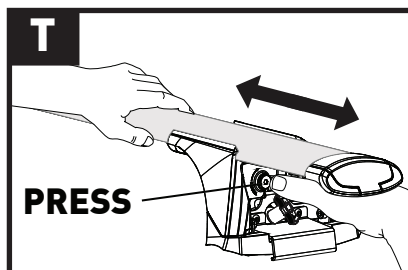

# 12 b

x4

**13**

**14**

		1	2	A	B
Ford Focus, 5dr Estate 18+	EU	X = 810 mm (31 7/8")	X = 795 mm (31 1/4")	-A = 60 mm (2 3/8")	B = 690 mm (27 1/8")
Ford Focus, 5dr Wagon 18+	NZ	X = 810 mm (31 7/8")	X = 795 mm (31 1/4")	-A = 60 mm (2 3/8")	B = 690 mm (27 1/8")
Ford Focus, 5dr Wagon Apr 19+	AU	X = 810 mm (31 7/8")	X = 795 mm (31 1/4")	-A = 60 mm (2 3/8")	B = 690 mm (27 1/8")
Haval H6, 5dr SUV 21+	EU	X = 920 mm (36 1/4")	X = 870 mm (34 1/4")	-A = 50 mm (2")	B = 700 mm (27 1/2")
Haval H6, 5dr SUV May 21+	AU, NZ	X = 920 mm (36 1/4")	X = 870 mm (34 1/4")	-A = 50 mm (2")	B = 700 mm (27 1/2")
Haval Jolion, 5dr SUV 21+	EU	X = 855 mm (33 5/8")	X = 815 mm (32 1/8")	-A = 30 mm (1 1/8")	B = 720 mm (28 3/8")
Haval Jolion, 5dr SUV May 21+	AU, NZ	X = 855 mm (33 5/8")	X = 815 mm (32 1/8")	-A = 30 mm (1 1/8")	B = 720 mm (28 3/8")
Nissan Qashqai, 5dr SUV 23+	AU, EU, NZ	X = 900 mm (35 3/8")	X = 820 mm (32 1/4")	-A = 125 mm (4 7/8")	B = 570 mm (22 1/2")