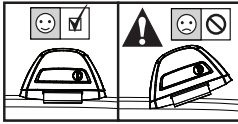

21

**ATTENTION • ACHTUNG • ATENCIÓN • ATTENTION • OPPMERKSOMHET • ATENÇÃO • ATTENZIONE • UWAGA
UPOZORNĚNÍ • UPOZORNENIE • LET OP • UPPMÄRKSAMHET • OPMÆRKSOMHED • УВАГА • HUOMIO**