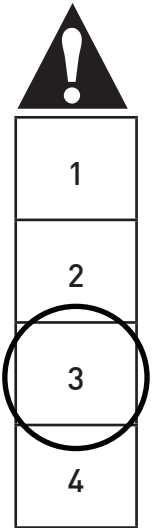

**F/T**

**S**

**x2**

**x2**

**x10**

**a**

**x4**

**10**

# 12 a

x4

HAVAL JOLION ONLY • Haval JOLION NUR • Haval JOLION SOLAMENTE • Haval JOLION SEULEMENT • Haval JOLION BARE • Haval JOLION SOMENTE • SOLO Haval JOLION • Haval JOLION TYLKO • Haval JOLION POUZE • Haval JOLION IBA • Haval JOLION ALLEEN • Haval JOLION BARA • KUN Haval JOLION • Haval JOLION ТІЛЬКИ • VAIN Haval JOLION

# 12 b

x4

**13**

**14**

		1	2	A	B
Ford Focus, 5dr Estate 18+	EU	X = 810 mm (31 7/8")	X = 795 mm (31 1/4")	-A = 60 mm (2 3/8")	B = 690 mm (27 1/8")
Ford Focus, 5dr Wagon 18+	NZ	X = 810 mm (31 7/8")	X = 795 mm (31 1/4")	-A = 60 mm (2 3/8")	B = 690 mm (27 1/8")
Ford Focus, 5dr Wagon Apr 19+	AU	X = 810 mm (31 7/8")	X = 795 mm (31 1/4")	-A = 60 mm (2 3/8")	B = 690 mm (27 1/8")
Haval H6, 5dr SUV 21+	EU	X = 920 mm (36 1/4")	X = 870 mm (34 1/4")	-A = 50 mm (2")	B = 700 mm (27 1/2")
Haval H6, 5dr SUV May 21+	AU, NZ	X = 920 mm (36 1/4")	X = 870 mm (34 1/4")	-A = 50 mm (2")	B = 700 mm (27 1/2")
Haval Jolion, 5dr SUV 21+	EU	X = 855 mm (33 5/8")	X = 815 mm (32 1/8")	-A = 30 mm (1 1/8")	B = 720 mm (28 3/8")
Haval Jolion, 5dr SUV May 21+	AU, NZ	X = 855 mm (33 5/8")	X = 815 mm (32 1/8")	-A = 30 mm (1 1/8")	B = 720 mm (28 3/8")
Nissan Qashqai, 5dr SUV 23+	AU, EU, NZ	X = 900 mm (35 3/8")	X = 820 mm (32 1/4")	-A = 125 mm (4 7/8")	B = 570 mm (22 1/2")