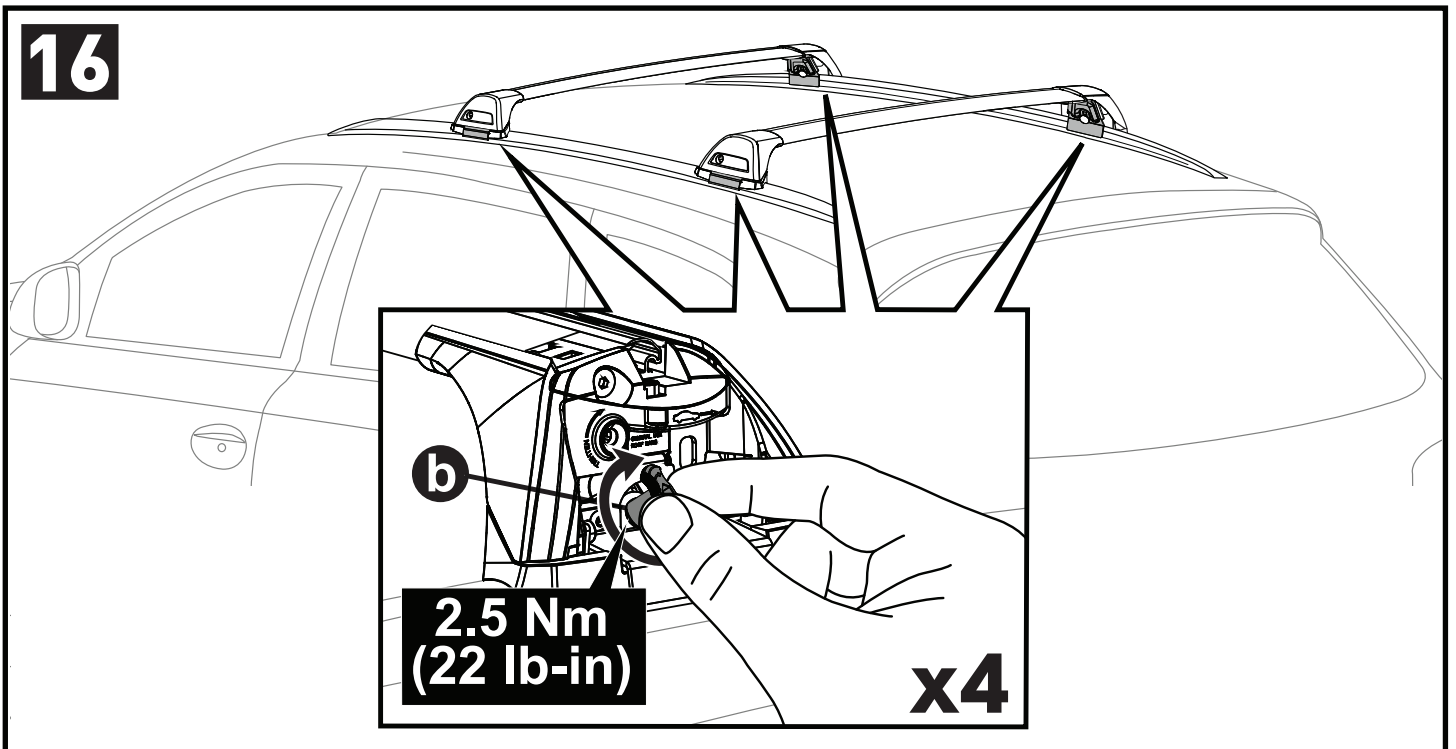

# 12 b

x4

**13**

**14**

		1	2	A	B
Ford Focus, 5dr Estate 18+	EU	X = 810 mm (31 7/8")	X = 795 mm (31 1/4")	-A = 60 mm (2 3/8")	B = 690 mm (27 1/8")
Ford Focus, 5dr Wagon 18+	NZ	X = 810 mm (31 7/8")	X = 795 mm (31 1/4")	-A = 60 mm (2 3/8")	B = 690 mm (27 1/8")
Ford Focus, 5dr Wagon Apr 19+	AU	X = 810 mm (31 7/8")	X = 795 mm (31 1/4")	-A = 60 mm (2 3/8")	B = 690 mm (27 1/8")
Haval H6, 5dr SUV 21+	EU	X = 920 mm (36 1/4")	X = 870 mm (34 1/4")	-A = 50 mm (2")	B = 700 mm (27 1/2")
Haval H6, 5dr SUV May 21+	AU, NZ	X = 920 mm (36 1/4")	X = 870 mm (34 1/4")	-A = 50 mm (2")	B = 700 mm (27 1/2")
Haval Jolion, 5dr SUV 21+	EU	X = 855 mm (33 5/8")	X = 815 mm (32 1/8")	-A = 30 mm (1 1/8")	B = 720 mm (28 3/8")
Haval Jolion, 5dr SUV May 21+	AU, NZ	X = 855 mm (33 5/8")	X = 815 mm (32 1/8")	-A = 30 mm (1 1/8")	B = 720 mm (28 3/8")
Nissan Qashqai, 5dr SUV 23+	AU, EU, NZ	X = 900 mm (35 3/8")	X = 820 mm (32 1/4")	-A = 125 mm (4 7/8")	B = 570 mm (22 1/2")