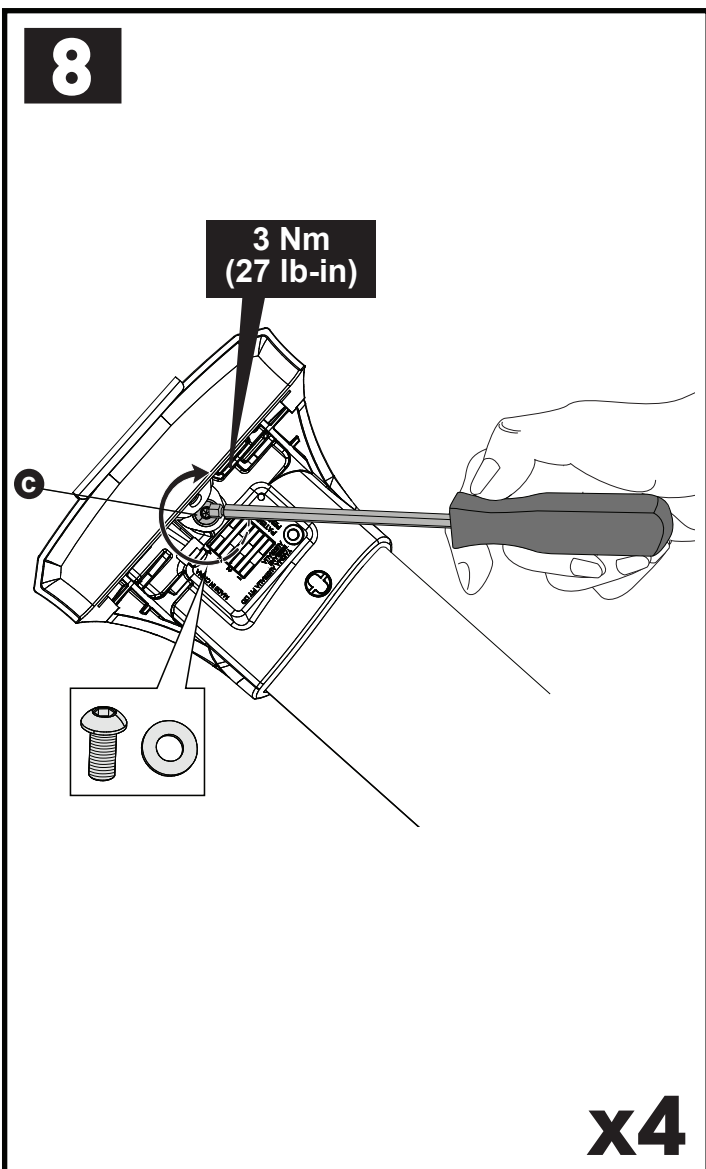

**F/T**

**S**

**x2**

**x2**

**x10**

**a**

**x4**

**10**

# 12 b

x4

**13**

**14**

		1	2	A	B
Ford Focus, 5dr Estate 18+	EU	X = 810 mm (31 7/8")	X = 795 mm (31 1/4")	-A = 60 mm (2 3/8")	B = 690 mm (27 1/8")
Ford Focus, 5dr Wagon 18+	NZ	X = 810 mm (31 7/8")	X = 795 mm (31 1/4")	-A = 60 mm (2 3/8")	B = 690 mm (27 1/8")
Ford Focus, 5dr Wagon Apr 19+	AU	X = 810 mm (31 7/8")	X = 795 mm (31 1/4")	-A = 60 mm (2 3/8")	B = 690 mm (27 1/8")
Haval H6, 5dr SUV 21+	EU	X = 920 mm (36 1/4")	X = 870 mm (34 1/4")	-A = 50 mm (2")	B = 700 mm (27 1/2")
Haval H6, 5dr SUV May 21+	AU, NZ	X = 920 mm (36 1/4")	X = 870 mm (34 1/4")	-A = 50 mm (2")	B = 700 mm (27 1/2")
Haval Jolion, 5dr SUV 21+	EU	X = 855 mm (33 5/8")	X = 815 mm (32 1/8")	-A = 30 mm (1 1/8")	B = 720 mm (28 3/8")
Haval Jolion, 5dr SUV May 21+	AU, NZ	X = 855 mm (33 5/8")	X = 815 mm (32 1/8")	-A = 30 mm (1 1/8")	B = 720 mm (28 3/8")
Nissan Qashqai, 5dr SUV 23+	AU, EU, NZ	X = 900 mm (35 3/8")	X = 820 mm (32 1/4")	-A = 125 mm (4 7/8")	B = 570 mm (22 1/2")