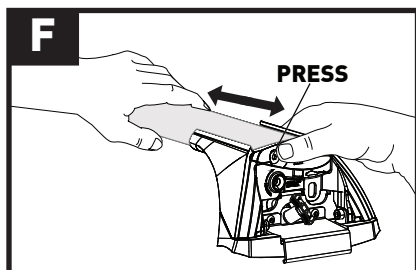

# 12 b

x4

**13**

**14**

		1	2	A	B
Ford Focus, 5dr Estate 18+	EU	X = 810 mm (31 7/8")	X = 795 mm (31 1/4")	-A = 60 mm (2 3/8")	B = 690 mm (27 1/8")
Ford Focus, 5dr Wagon 18+	NZ	X = 810 mm (31 7/8")	X = 795 mm (31 1/4")	-A = 60 mm (2 3/8")	B = 690 mm (27 1/8")
Ford Focus, 5dr Wagon Apr 19+	AU	X = 810 mm (31 7/8")	X = 795 mm (31 1/4")	-A = 60 mm (2 3/8")	B = 690 mm (27 1/8")
Haval H6, 5dr SUV 21+	EU	X = 920 mm (36 1/4")	X = 870 mm (34 1/4")	-A = 50 mm (2")	B = 700 mm (27 1/2")
Haval H6, 5dr SUV May 21+	AU, NZ	X = 920 mm (36 1/4")	X = 870 mm (34 1/4")	-A = 50 mm (2")	B = 700 mm (27 1/2")
Haval Jolion, 5dr SUV 21+	EU	X = 855 mm (33 5/8")	X = 815 mm (32 1/8")	-A = 30 mm (1 1/8")	B = 720 mm (28 3/8")
Haval Jolion, 5dr SUV May 21+	AU, NZ	X = 855 mm (33 5/8")	X = 815 mm (32 1/8")	-A = 30 mm (1 1/8")	B = 720 mm (28 3/8")
Nissan Qashqai, 5dr SUV 23+	AU, EU, NZ	X = 900 mm (35 3/8")	X = 820 mm (32 1/4")	-A = 125 mm (4 7/8")	B = 570 mm (22 1/2")