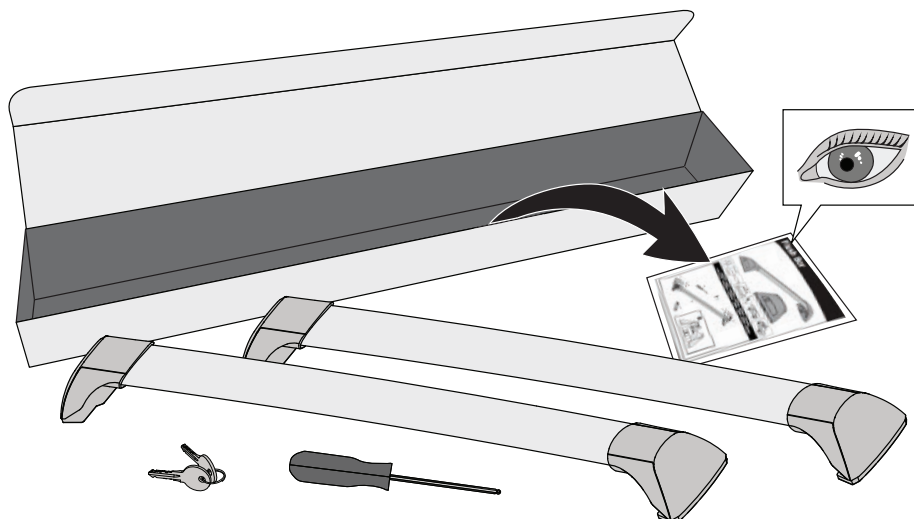

ATTENTION • ACHTUNG • ATENCIÓN • ATTENTION • OPPMERKSOMHET • ATENÇÃO • ATTENZIONE • UWAGA
UPOZORNĚNÍ • UPOZORNENIE • LET OP • UPPMÄRKSAMHET • OPMÆRKSOMHED • УВАГА • HUOMIO