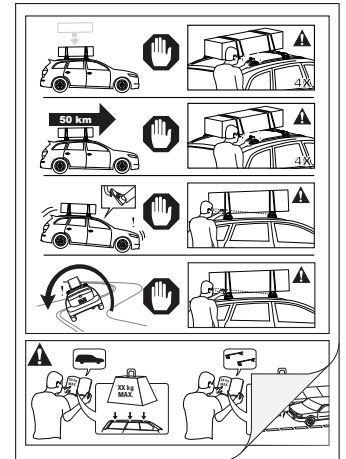

1. **EN** Please read safety and warranty booklet included with this product prior to use. For more information visit your local dealer.
2. **DE** Bitte lesen und beachten Sie die beiliegende Montageanleitung, Sicherheitshinweise und Garantiebedingungen bevor Sie das Produkt montieren/benutzen. Für weitere Informationen kontaktieren Sie bitte Ihren Händler.
3. **ES** Por favor, lea folleto de seguridad y garantía que se incluye con este producto antes de su uso. Para obtener más información, visite a su distribuidor local.
4. **FR** Veuillez lire attentivement le manuel de sécurité et de garantie avant utilisation. Pour plus d'informations, visitez votre concessionnaire local.
5. **NO** Vennligst les hefte om sikkerhet og garanti som er vedlagt dette produkt før det tas i bruk. For mer informasjon ta kontakt med din forhandler.
6. **PT** Por favor leia o manual de segurança e garantia incluído, antes de utilizar o produto. Para mais informações visite o seu revendedor local.
7. **IT** Si prega di leggere il libretto di sicurezza e garanzia incluso nel prodotto prima dell'uso. Per maggiori informazioni visita il rivenditore locale.
8. **PL** Proszę zapoznać się z warunkami gwarancji i bezpieczeństwa przed użyciem produktu. W celu uzyskania dodatkowych informacji proszę kontaktować się z najbliższym autoryzowanym punktem sprzedaży.
9. **CS** Před použitím si prosím přečtěte přiložené informace o bezpečnosti a záručních podmínkách. Pro více informací navštivte nejbližšího dealera.
10. **SK** Pred použitím si prosím prečítajte priložené informácie o bezpečnosti a záručných podmienkach. Pre viac informácií navštívte najbližšieho diera.
11. **NL** A.U.B. bijgesloten garantie- en veiligheidsinstructies grondig lezen voor gebruik van dit product. Voor meer informatie graag contact opnemen met uw dealer.
12. **SV** Var snäll och läs igenom säkerhets- och garantihäftet som medföljer produkten före användning. För mer information besök din lokala återförsäljare.
13. **DK** Læs venligst sikkerheds- og garantibogholderen, der følger med dette produkt, inden brug. For mere information besøg din lokale forhandler.
14. **UA** Будь ласка, ознайомтеся з брошурою безпеки та гарантії, включені до цього продукту перед використанням. Для отримання додаткової інформації відвідайте місцевого дилера.
15. **FI** Lue tämän tuotteen mukana toimitetut turvallisuus- ja takuu huoltopalvelut ennen käyttöä. Lisätietoja saat paikalliselta jälleenmyyjältä.