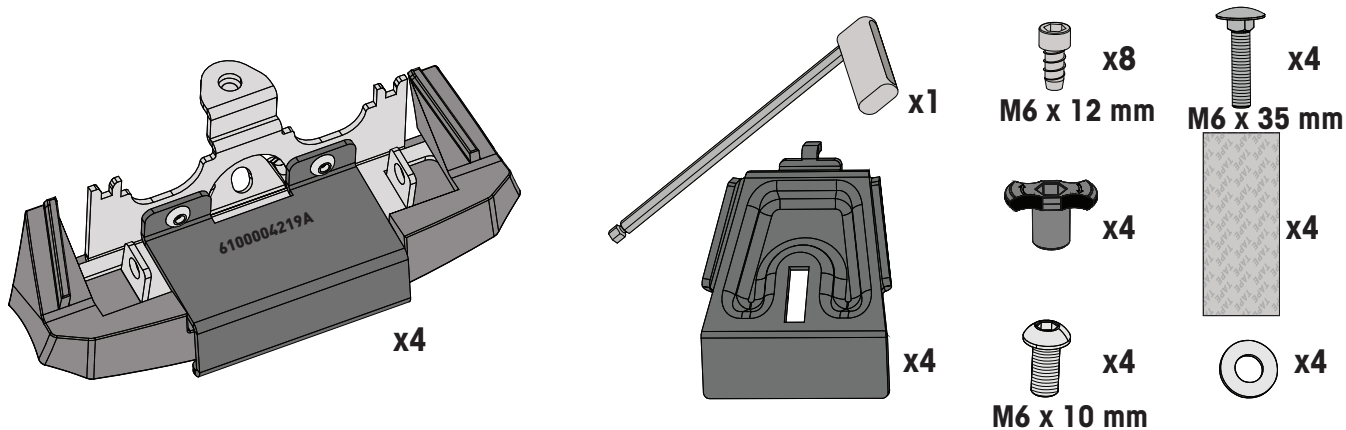

CONTENTS • INHALT • CONTENIDO • CONTENU • INNHOLD • CONTEÚDO • CONTENUTO
ZAWARTOŚĆ • OBSAH • OBSAH • INHOUD • INNEHÅLL • INDHOLD • ЗМІСТ • SISÄLLYS