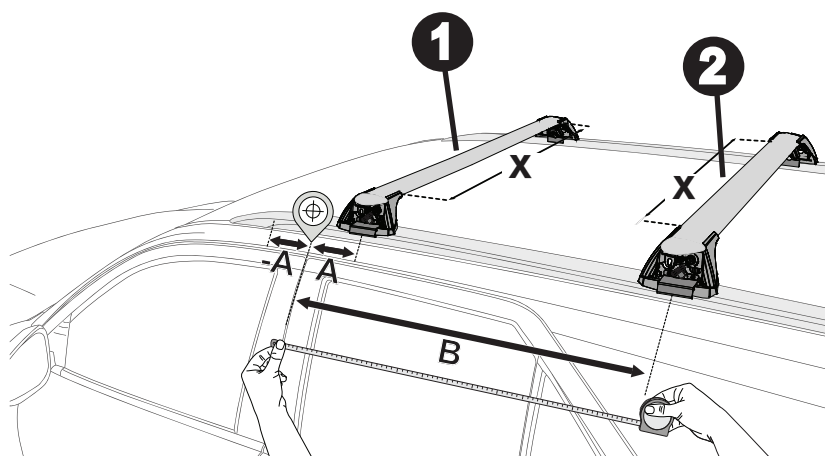

# 12 b

x4

**13**

**14**

		1	2	A	B
Ford Focus, 5dr Estate 18+	EU	X = 810 mm (31 7/8")	X = 795 mm (31 1/4")	-A = 60 mm (2 3/8")	B = 690 mm (27 1/8")
Ford Focus, 5dr Wagon 18+	NZ	X = 810 mm (31 7/8")	X = 795 mm (31 1/4")	-A = 60 mm (2 3/8")	B = 690 mm (27 1/8")
Ford Focus, 5dr Wagon Apr 19+	AU	X = 810 mm (31 7/8")	X = 795 mm (31 1/4")	-A = 60 mm (2 3/8")	B = 690 mm (27 1/8")
Haval H6, 5dr SUV 21+	EU	X = 920 mm (36 1/4")	X = 870 mm (34 1/4")	-A = 50 mm (2")	B = 700 mm (27 1/2")
Haval H6, 5dr SUV May 21+	AU, NZ	X = 920 mm (36 1/4")	X = 870 mm (34 1/4")	-A = 50 mm (2")	B = 700 mm (27 1/2")
Haval Jolion, 5dr SUV 21+	EU	X = 855 mm (33 5/8")	X = 815 mm (32 1/8")	-A = 30 mm (1 1/8")	B = 720 mm (28 3/8")
Haval Jolion, 5dr SUV May 21+	AU, NZ	X = 855 mm (33 5/8")	X = 815 mm (32 1/8")	-A = 30 mm (1 1/8")	B = 720 mm (28 3/8")
Nissan Qashqai, 5dr SUV 23+	AU, EU, NZ	X = 900 mm (35 3/8")	X = 820 mm (32 1/4")	-A = 125 mm (4 7/8")	B = 570 mm (22 1/2")