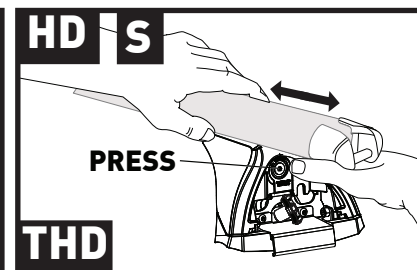

# 12 b

x4

**13**

**14**

		1	2	A	B
Ford Focus, 5dr Estate 18+	EU	X = 810 mm (31 7/8")	X = 795 mm (31 1/4")	-A = 60 mm (2 3/8")	B = 690 mm (27 1/8")
Ford Focus, 5dr Wagon 18+	NZ	X = 810 mm (31 7/8")	X = 795 mm (31 1/4")	-A = 60 mm (2 3/8")	B = 690 mm (27 1/8")
Ford Focus, 5dr Wagon Apr 19+	AU	X = 810 mm (31 7/8")	X = 795 mm (31 1/4")	-A = 60 mm (2 3/8")	B = 690 mm (27 1/8")
Haval H6, 5dr SUV 21+	EU	X = 920 mm (36 1/4")	X = 870 mm (34 1/4")	-A = 50 mm (2")	B = 700 mm (27 1/2")
Haval H6, 5dr SUV May 21+	AU, NZ	X = 920 mm (36 1/4")	X = 870 mm (34 1/4")	-A = 50 mm (2")	B = 700 mm (27 1/2")
Haval Jolion, 5dr SUV 21+	EU	X = 855 mm (33 5/8")	X = 815 mm (32 1/8")	-A = 30 mm (1 1/8")	B = 720 mm (28 3/8")
Haval Jolion, 5dr SUV May 21+	AU, NZ	X = 855 mm (33 5/8")	X = 815 mm (32 1/8")	-A = 30 mm (1 1/8")	B = 720 mm (28 3/8")
Nissan Qashqai, 5dr SUV 23+	AU, EU, NZ	X = 900 mm (35 3/8")	X = 820 mm (32 1/4")	-A = 125 mm (4 7/8")	B = 570 mm (22 1/2")