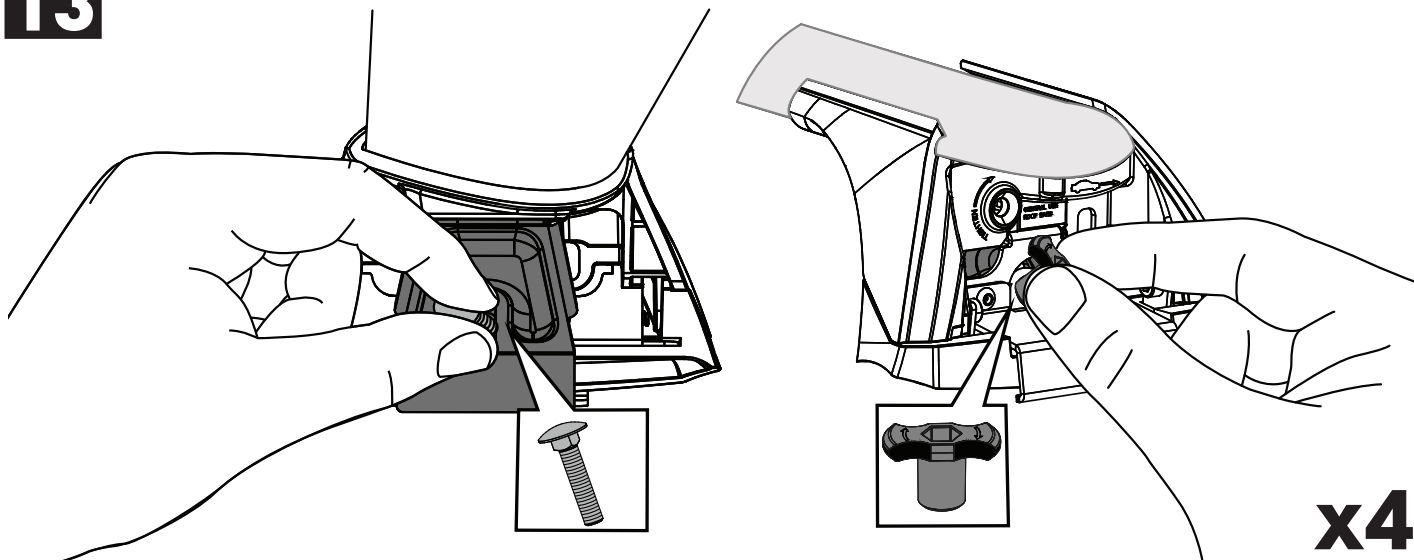

# 12 b

x4

**13**

**14**

		1	2	A	B
Ford Focus, 5dr Estate 18+	EU	X = 810 mm (31 7/8")	X = 795 mm (31 1/4")	-A = 60 mm (2 3/8")	B = 690 mm (27 1/8")
Ford Focus, 5dr Wagon 18+	NZ	X = 810 mm (31 7/8")	X = 795 mm (31 1/4")	-A = 60 mm (2 3/8")	B = 690 mm (27 1/8")
Ford Focus, 5dr Wagon Apr 19+	AU	X = 810 mm (31 7/8")	X = 795 mm (31 1/4")	-A = 60 mm (2 3/8")	B = 690 mm (27 1/8")
Haval H6, 5dr SUV 21+	EU	X = 920 mm (36 1/4")	X = 870 mm (34 1/4")	-A = 50 mm (2")	B = 700 mm (27 1/2")
Haval H6, 5dr SUV May 21+	AU, NZ	X = 920 mm (36 1/4")	X = 870 mm (34 1/4")	-A = 50 mm (2")	B = 700 mm (27 1/2")
Haval Jolion, 5dr SUV 21+	EU	X = 855 mm (33 5/8")	X = 815 mm (32 1/8")	-A = 30 mm (1 1/8")	B = 720 mm (28 3/8")
Haval Jolion, 5dr SUV May 21+	AU, NZ	X = 855 mm (33 5/8")	X = 815 mm (32 1/8")	-A = 30 mm (1 1/8")	B = 720 mm (28 3/8")
Nissan Qashqai, 5dr SUV 23+	AU, EU, NZ	X = 900 mm (35 3/8")	X = 820 mm (32 1/4")	-A = 125 mm (4 7/8")	B = 570 mm (22 1/2")