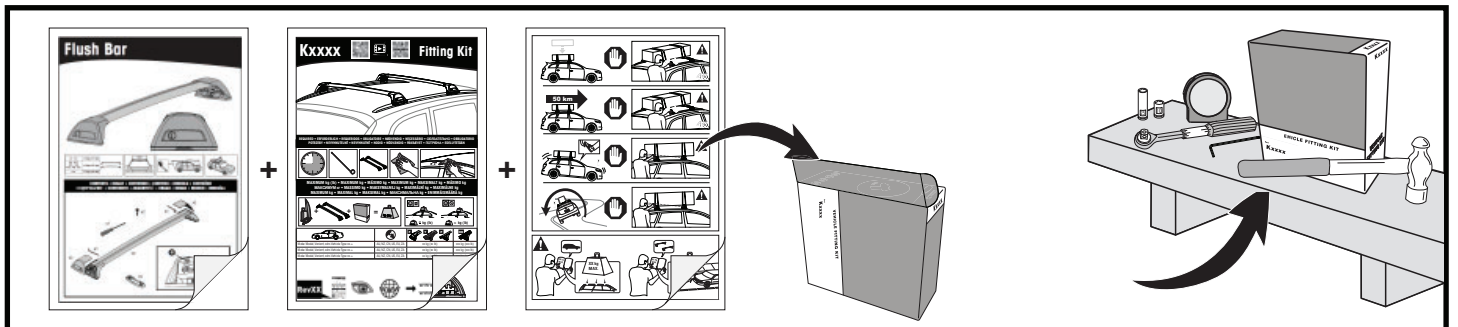

1. **EN** Please read safety and warranty booklet included with this product prior to use. For more information visit your local dealer.
2. **DE** Bitte lesen und beachten Sie die beiliegende Montageanleitung, Sicherheitshinweise und Garantiebedingungen bevor Sie das Produkt montieren/benutzen. Für weitere Informationen kontaktieren Sie bitte Ihren Händler.
3. **ES** Por favor, lea folleto de seguridad y garantía que se incluye con este producto antes de su uso. Para obtener más información, visite a su distribuidor local.
4. **FR** Veuillez lire attentivement le manuel de sécurité et de garantie avant utilisation. Pour plus d'informations, visitez votre concessionnaire local.
5. **NO** Vennligst les hefte om sikkerhet og garanti som er vedlagt dette produkt før det tas i bruk. For mer informasjon ta kontakt med din forhandler.
6. **PT** Por favor leia o manual de segurança e garantia incluído, antes de utilizar o produto. Para mais informações visite o seu revendedor local.
7. **IT** Si prega di leggere il libretto di sicurezza e garanzia incluso nel prodotto prima dell'uso. Per maggiori informazioni visita il rivenditore locale.
8. **PL** Proszę zapoznać się z warunkami gwarancji i bezpieczeństwa przed użyciem produktu. W celu uzyskania dodatkowych informacji proszę kontaktować się z najbliższym autoryzowanym punktem sprzedaży.
9. **CS** Před použitím si prosím přečtěte přiložené informace o bezpečnosti a záručních podmínkách. Pro více informací navštivte nejbližšího dealera.
10. **SK** Pred použitím si prosím prečítajte priložené informácie o bezpečnosti a záručných podmienkach. Pre viac informácií navštívte najbližšieho diera.
11. **NL** A.U.B. bijgesloten garantie- en veiligheidsinstructies grondig lezen voor gebruik van dit product. Voor meer informatie graag contact opnemen met uw dealer.
12. **SV** Var snäll och läs igenom säkerhets- och garantihäftet som medföljer produkten före användning. För mer information besök din lokala återförsäljare.
13. **DK** Læs venligst sikkerheds- og garantibogholderen, der følger med dette produkt, inden brug. For mere information besøg din lokale forhandler.
14. **UA** Будь ласка, ознайомтеся з брошурою безпеки та гарантії, включені до цього продукту перед використанням. Для отримання додаткової інформації відвідайте місцевого дилера.
15. **FI** Lue tämän tuotteen mukana toimitetut turvallisuus- ja takuu huoltopalvelut ennen käyttöä. Lisätietoja saat paikalliselta jälleenmyyjältä.