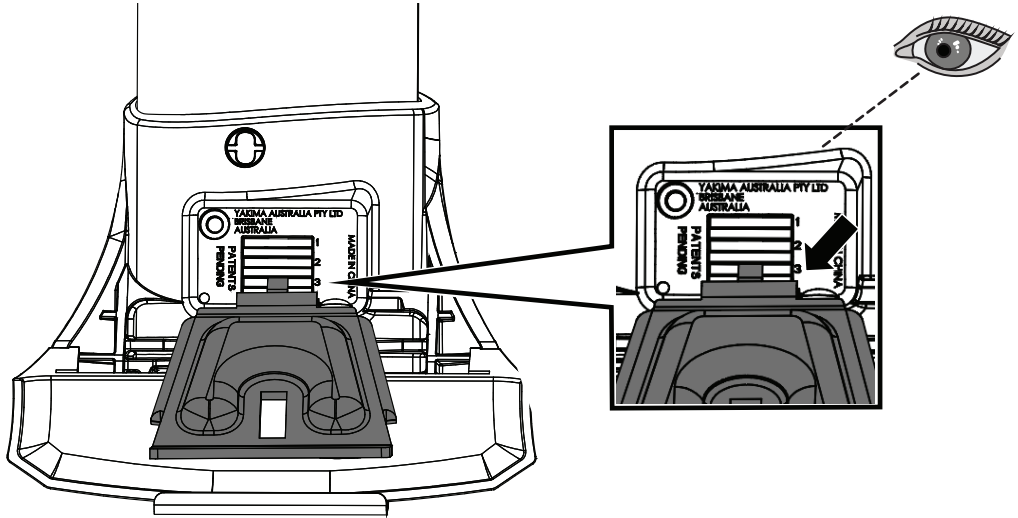

# 12 b

x4

**13**

**14**

		1	2	A	B
Ford Focus, 5dr Estate 18+	EU	X = 810 mm (31 7/8")	X = 795 mm (31 1/4")	-A = 60 mm (2 3/8")	B = 690 mm (27 1/8")
Ford Focus, 5dr Wagon 18+	NZ	X = 810 mm (31 7/8")	X = 795 mm (31 1/4")	-A = 60 mm (2 3/8")	B = 690 mm (27 1/8")
Ford Focus, 5dr Wagon Apr 19+	AU	X = 810 mm (31 7/8")	X = 795 mm (31 1/4")	-A = 60 mm (2 3/8")	B = 690 mm (27 1/8")
Haval H6, 5dr SUV 21+	EU	X = 920 mm (36 1/4")	X = 870 mm (34 1/4")	-A = 50 mm (2")	B = 700 mm (27 1/2")
Haval H6, 5dr SUV May 21+	AU, NZ	X = 920 mm (36 1/4")	X = 870 mm (34 1/4")	-A = 50 mm (2")	B = 700 mm (27 1/2")
Haval Jolion, 5dr SUV 21+	EU	X = 855 mm (33 5/8")	X = 815 mm (32 1/8")	-A = 30 mm (1 1/8")	B = 720 mm (28 3/8")
Haval Jolion, 5dr SUV May 21+	AU, NZ	X = 855 mm (33 5/8")	X = 815 mm (32 1/8")	-A = 30 mm (1 1/8")	B = 720 mm (28 3/8")
Nissan Qashqai, 5dr SUV 23+	AU, EU, NZ	X = 900 mm (35 3/8")	X = 820 mm (32 1/4")	-A = 125 mm (4 7/8")	B = 570 mm (22 1/2")