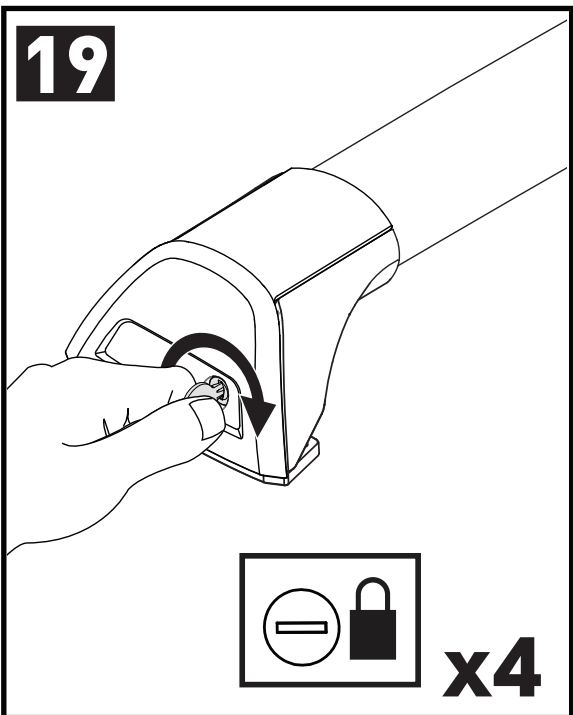

# 12 b

x4

**13**

**14**

		1	2	A	B
Ford Focus, 5dr Estate 18+	EU	X = 810 mm (31 7/8")	X = 795 mm (31 1/4")	-A = 60 mm (2 3/8")	B = 690 mm (27 1/8")
Ford Focus, 5dr Wagon 18+	NZ	X = 810 mm (31 7/8")	X = 795 mm (31 1/4")	-A = 60 mm (2 3/8")	B = 690 mm (27 1/8")
Ford Focus, 5dr Wagon Apr 19+	AU	X = 810 mm (31 7/8")	X = 795 mm (31 1/4")	-A = 60 mm (2 3/8")	B = 690 mm (27 1/8")
Haval H6, 5dr SUV 21+	EU	X = 920 mm (36 1/4")	X = 870 mm (34 1/4")	-A = 50 mm (2")	B = 700 mm (27 1/2")
Haval H6, 5dr SUV May 21+	AU, NZ	X = 920 mm (36 1/4")	X = 870 mm (34 1/4")	-A = 50 mm (2")	B = 700 mm (27 1/2")
Haval Jolion, 5dr SUV 21+	EU	X = 855 mm (33 5/8")	X = 815 mm (32 1/8")	-A = 30 mm (1 1/8")	B = 720 mm (28 3/8")
Haval Jolion, 5dr SUV May 21+	AU, NZ	X = 855 mm (33 5/8")	X = 815 mm (32 1/8")	-A = 30 mm (1 1/8")	B = 720 mm (28 3/8")
Nissan Qashqai, 5dr SUV 23+	AU, EU, NZ	X = 900 mm (35 3/8")	X = 820 mm (32 1/4")	-A = 125 mm (4 7/8")	B = 570 mm (22 1/2")