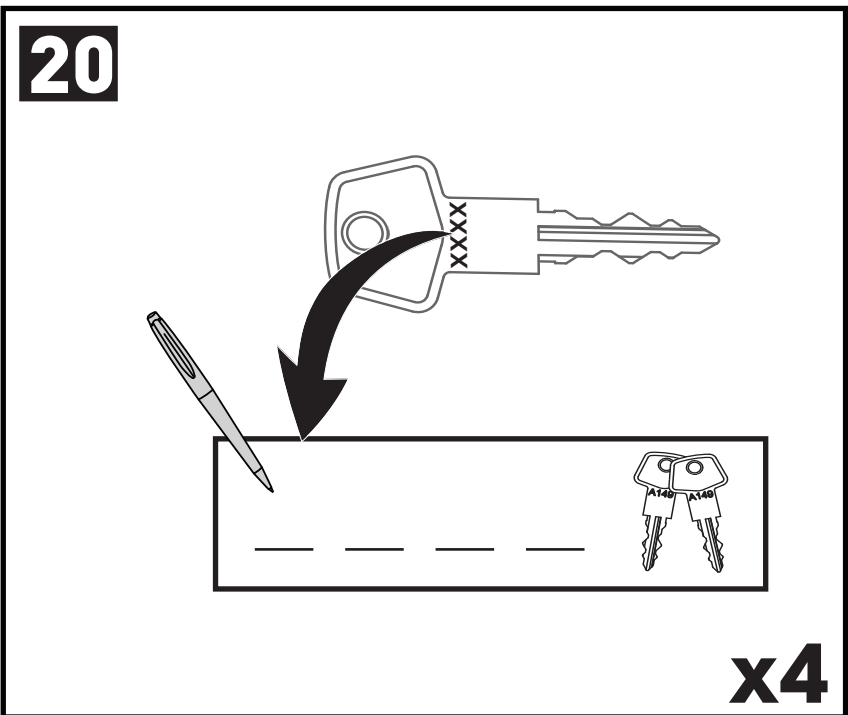

# 12 b

x4

**13**

**14**

		1	2	A	B
Ford Focus, 5dr Estate 18+	EU	X = 810 mm (31 7/8")	X = 795 mm (31 1/4")	-A = 60 mm (2 3/8")	B = 690 mm (27 1/8")
Ford Focus, 5dr Wagon 18+	NZ	X = 810 mm (31 7/8")	X = 795 mm (31 1/4")	-A = 60 mm (2 3/8")	B = 690 mm (27 1/8")
Ford Focus, 5dr Wagon Apr 19+	AU	X = 810 mm (31 7/8")	X = 795 mm (31 1/4")	-A = 60 mm (2 3/8")	B = 690 mm (27 1/8")
Haval H6, 5dr SUV 21+	EU	X = 920 mm (36 1/4")	X = 870 mm (34 1/4")	-A = 50 mm (2")	B = 700 mm (27 1/2")
Haval H6, 5dr SUV May 21+	AU, NZ	X = 920 mm (36 1/4")	X = 870 mm (34 1/4")	-A = 50 mm (2")	B = 700 mm (27 1/2")
Haval Jolion, 5dr SUV 21+	EU	X = 855 mm (33 5/8")	X = 815 mm (32 1/8")	-A = 30 mm (1 1/8")	B = 720 mm (28 3/8")
Haval Jolion, 5dr SUV May 21+	AU, NZ	X = 855 mm (33 5/8")	X = 815 mm (32 1/8")	-A = 30 mm (1 1/8")	B = 720 mm (28 3/8")
Nissan Qashqai, 5dr SUV 23+	AU, EU, NZ	X = 900 mm (35 3/8")	X = 820 mm (32 1/4")	-A = 125 mm (4 7/8")	B = 570 mm (22 1/2")