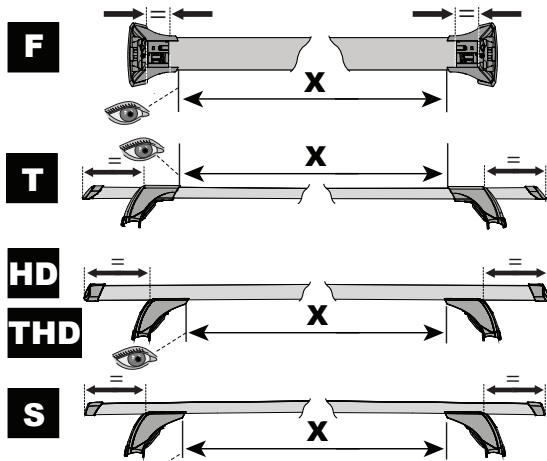

# 12 b

x4

**13**

**14**

		1	2	A	B
Ford Focus, 5dr Estate 18+	EU	X = 810 mm (31 7/8")	X = 795 mm (31 1/4")	-A = 60 mm (2 3/8")	B = 690 mm (27 1/8")
Ford Focus, 5dr Wagon 18+	NZ	X = 810 mm (31 7/8")	X = 795 mm (31 1/4")	-A = 60 mm (2 3/8")	B = 690 mm (27 1/8")
Ford Focus, 5dr Wagon Apr 19+	AU	X = 810 mm (31 7/8")	X = 795 mm (31 1/4")	-A = 60 mm (2 3/8")	B = 690 mm (27 1/8")
Haval H6, 5dr SUV 21+	EU	X = 920 mm (36 1/4")	X = 870 mm (34 1/4")	-A = 50 mm (2")	B = 700 mm (27 1/2")
Haval H6, 5dr SUV May 21+	AU, NZ	X = 920 mm (36 1/4")	X = 870 mm (34 1/4")	-A = 50 mm (2")	B = 700 mm (27 1/2")
Haval Jolion, 5dr SUV 21+	EU	X = 855 mm (33 5/8")	X = 815 mm (32 1/8")	-A = 30 mm (1 1/8")	B = 720 mm (28 3/8")
Haval Jolion, 5dr SUV May 21+	AU, NZ	X = 855 mm (33 5/8")	X = 815 mm (32 1/8")	-A = 30 mm (1 1/8")	B = 720 mm (28 3/8")
Nissan Qashqai, 5dr SUV 23+	AU, EU, NZ	X = 900 mm (35 3/8")	X = 820 mm (32 1/4")	-A = 125 mm (4 7/8")	B = 570 mm (22 1/2")