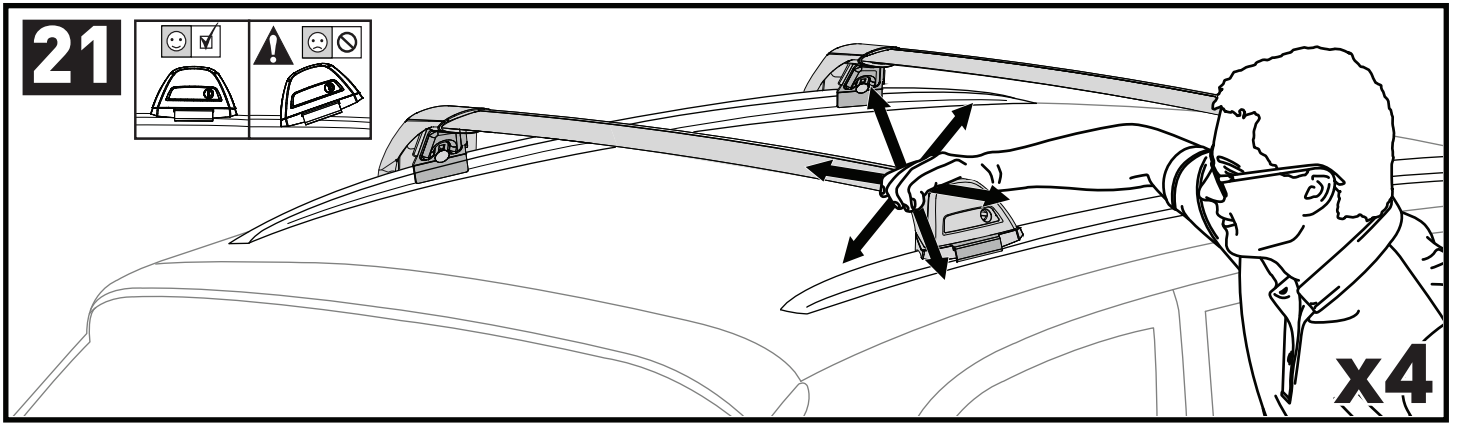

21

**ATTENTION • ACHTUNG • ATENCIÓN • ATTENTION • OPPMERKSOMHET • ATENÇÃO • ATTENZIONE • UWAGA
UPOZORNĚNÍ • UPOZORNENIE • LET OP • UPPMÄRKSAMHET • OPMÆRKSOMHED • УВАГА • HUOMIO**