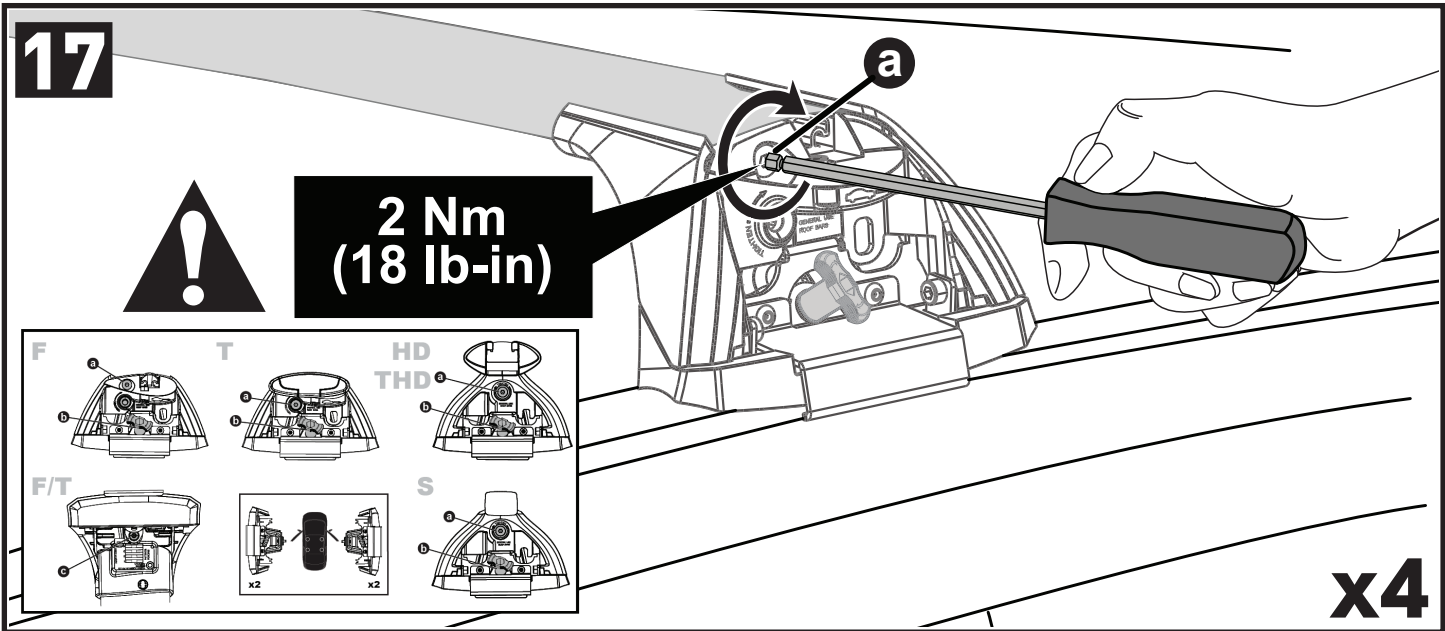

# 12 b

x4

**13**

**14**

		1	2	A	B
Ford Focus, 5dr Estate 18+	EU	X = 810 mm (31 7/8")	X = 795 mm (31 1/4")	-A = 60 mm (2 3/8")	B = 690 mm (27 1/8")
Ford Focus, 5dr Wagon 18+	NZ	X = 810 mm (31 7/8")	X = 795 mm (31 1/4")	-A = 60 mm (2 3/8")	B = 690 mm (27 1/8")
Ford Focus, 5dr Wagon Apr 19+	AU	X = 810 mm (31 7/8")	X = 795 mm (31 1/4")	-A = 60 mm (2 3/8")	B = 690 mm (27 1/8")
Haval H6, 5dr SUV 21+	EU	X = 920 mm (36 1/4")	X = 870 mm (34 1/4")	-A = 50 mm (2")	B = 700 mm (27 1/2")
Haval H6, 5dr SUV May 21+	AU, NZ	X = 920 mm (36 1/4")	X = 870 mm (34 1/4")	-A = 50 mm (2")	B = 700 mm (27 1/2")
Haval Jolion, 5dr SUV 21+	EU	X = 855 mm (33 5/8")	X = 815 mm (32 1/8")	-A = 30 mm (1 1/8")	B = 720 mm (28 3/8")
Haval Jolion, 5dr SUV May 21+	AU, NZ	X = 855 mm (33 5/8")	X = 815 mm (32 1/8")	-A = 30 mm (1 1/8")	B = 720 mm (28 3/8")
Nissan Qashqai, 5dr SUV 23+	AU, EU, NZ	X = 900 mm (35 3/8")	X = 820 mm (32 1/4")	-A = 125 mm (4 7/8")	B = 570 mm (22 1/2")