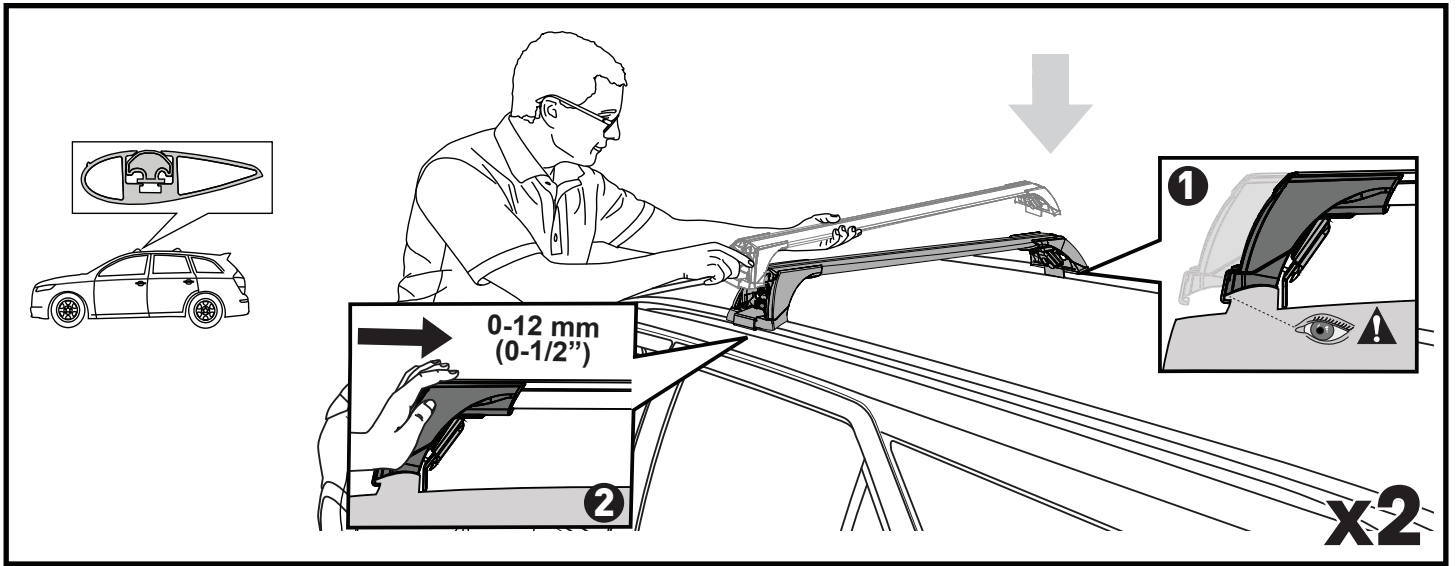

# 12 b

x4

**13**

**14**

		1	2	A	B
Ford Focus, 5dr Estate 18+	EU	X = 810 mm (31 7/8")	X = 795 mm (31 1/4")	-A = 60 mm (2 3/8")	B = 690 mm (27 1/8")
Ford Focus, 5dr Wagon 18+	NZ	X = 810 mm (31 7/8")	X = 795 mm (31 1/4")	-A = 60 mm (2 3/8")	B = 690 mm (27 1/8")
Ford Focus, 5dr Wagon Apr 19+	AU	X = 810 mm (31 7/8")	X = 795 mm (31 1/4")	-A = 60 mm (2 3/8")	B = 690 mm (27 1/8")
Haval H6, 5dr SUV 21+	EU	X = 920 mm (36 1/4")	X = 870 mm (34 1/4")	-A = 50 mm (2")	B = 700 mm (27 1/2")
Haval H6, 5dr SUV May 21+	AU, NZ	X = 920 mm (36 1/4")	X = 870 mm (34 1/4")	-A = 50 mm (2")	B = 700 mm (27 1/2")
Haval Jolion, 5dr SUV 21+	EU	X = 855 mm (33 5/8")	X = 815 mm (32 1/8")	-A = 30 mm (1 1/8")	B = 720 mm (28 3/8")
Haval Jolion, 5dr SUV May 21+	AU, NZ	X = 855 mm (33 5/8")	X = 815 mm (32 1/8")	-A = 30 mm (1 1/8")	B = 720 mm (28 3/8")
Nissan Qashqai, 5dr SUV 23+	AU, EU, NZ	X = 900 mm (35 3/8")	X = 820 mm (32 1/4")	-A = 125 mm (4 7/8")	B = 570 mm (22 1/2")