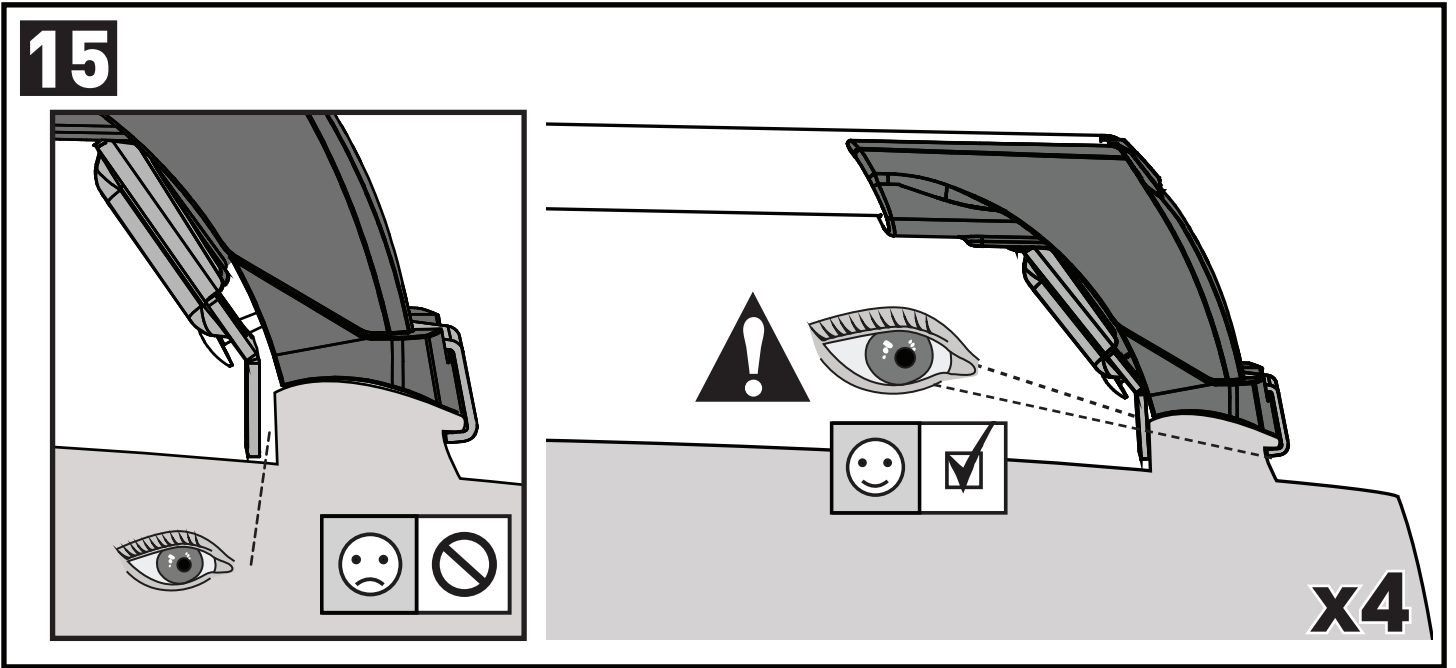

# 12 b

x4

**13**

**14**

		1	2	A	B
Ford Focus, 5dr Estate 18+	EU	X = 810 mm (31 7/8")	X = 795 mm (31 1/4")	-A = 60 mm (2 3/8")	B = 690 mm (27 1/8")
Ford Focus, 5dr Wagon 18+	NZ	X = 810 mm (31 7/8")	X = 795 mm (31 1/4")	-A = 60 mm (2 3/8")	B = 690 mm (27 1/8")
Ford Focus, 5dr Wagon Apr 19+	AU	X = 810 mm (31 7/8")	X = 795 mm (31 1/4")	-A = 60 mm (2 3/8")	B = 690 mm (27 1/8")
Haval H6, 5dr SUV 21+	EU	X = 920 mm (36 1/4")	X = 870 mm (34 1/4")	-A = 50 mm (2")	B = 700 mm (27 1/2")
Haval H6, 5dr SUV May 21+	AU, NZ	X = 920 mm (36 1/4")	X = 870 mm (34 1/4")	-A = 50 mm (2")	B = 700 mm (27 1/2")
Haval Jolion, 5dr SUV 21+	EU	X = 855 mm (33 5/8")	X = 815 mm (32 1/8")	-A = 30 mm (1 1/8")	B = 720 mm (28 3/8")
Haval Jolion, 5dr SUV May 21+	AU, NZ	X = 855 mm (33 5/8")	X = 815 mm (32 1/8")	-A = 30 mm (1 1/8")	B = 720 mm (28 3/8")
Nissan Qashqai, 5dr SUV 23+	AU, EU, NZ	X = 900 mm (35 3/8")	X = 820 mm (32 1/4")	-A = 125 mm (4 7/8")	B = 570 mm (22 1/2")