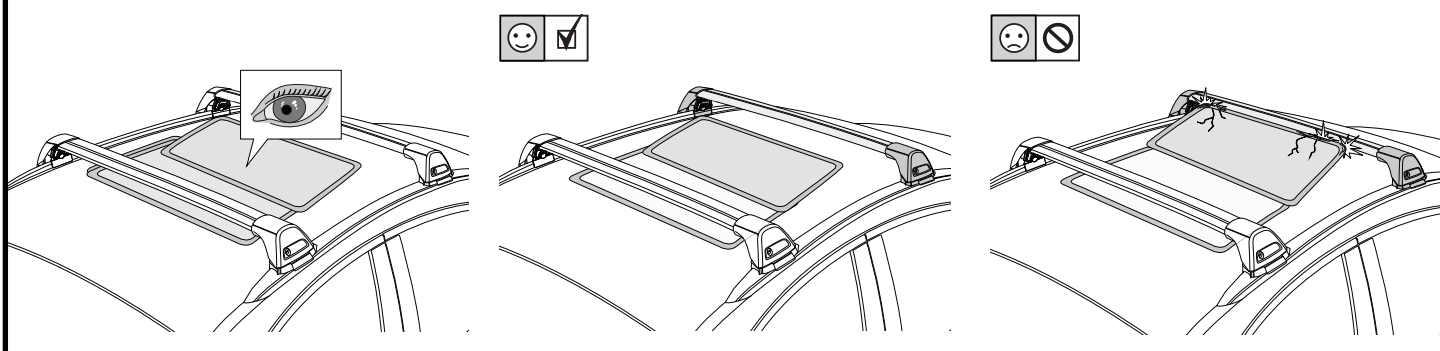

1

F

T

HD

S

THD

x4

2

HD/S

F/T

F

T

HD THD

F/T

S

x2

x2

x10

a

x4