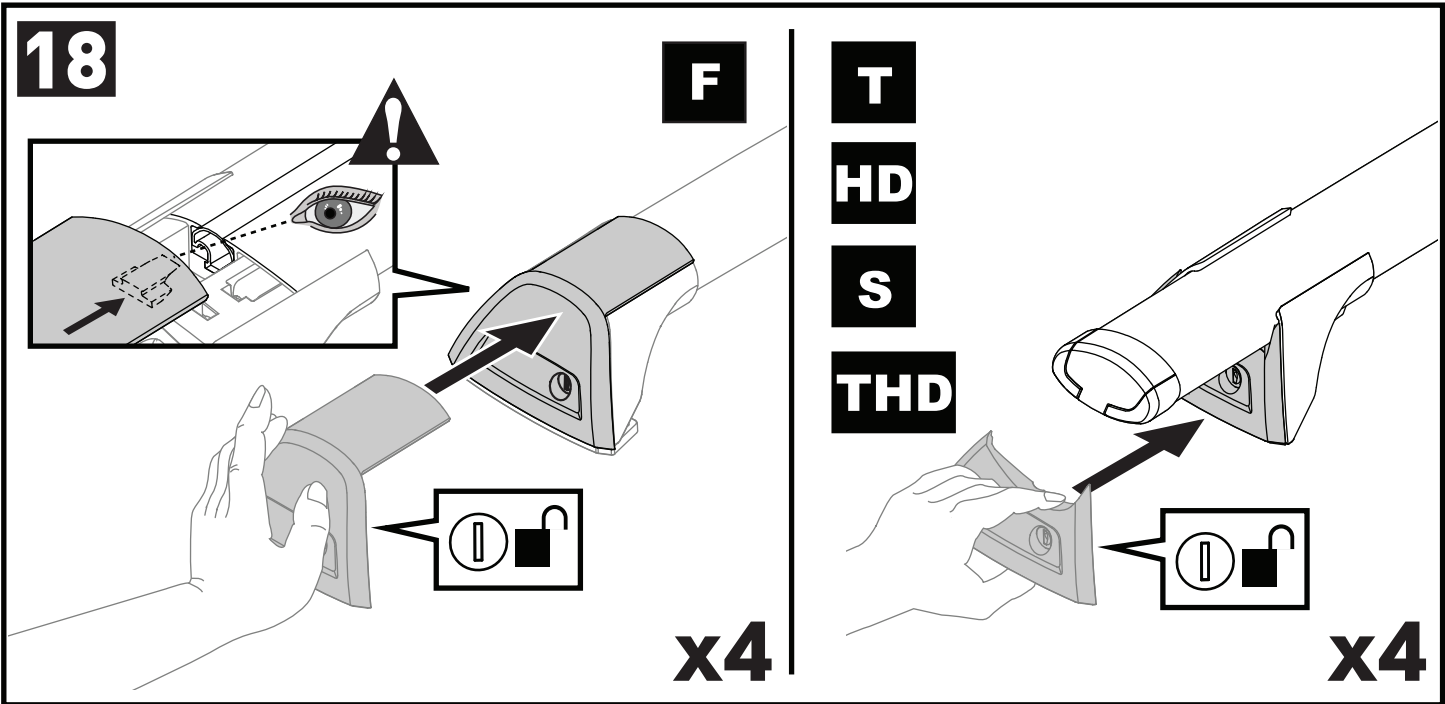

# 12 b

x4

**13**

**14**

		1	2	A	B
Ford Focus, 5dr Estate 18+	EU	X = 810 mm (31 7/8")	X = 795 mm (31 1/4")	-A = 60 mm (2 3/8")	B = 690 mm (27 1/8")
Ford Focus, 5dr Wagon 18+	NZ	X = 810 mm (31 7/8")	X = 795 mm (31 1/4")	-A = 60 mm (2 3/8")	B = 690 mm (27 1/8")
Ford Focus, 5dr Wagon Apr 19+	AU	X = 810 mm (31 7/8")	X = 795 mm (31 1/4")	-A = 60 mm (2 3/8")	B = 690 mm (27 1/8")
Haval H6, 5dr SUV 21+	EU	X = 920 mm (36 1/4")	X = 870 mm (34 1/4")	-A = 50 mm (2")	B = 700 mm (27 1/2")
Haval H6, 5dr SUV May 21+	AU, NZ	X = 920 mm (36 1/4")	X = 870 mm (34 1/4")	-A = 50 mm (2")	B = 700 mm (27 1/2")
Haval Jolion, 5dr SUV 21+	EU	X = 855 mm (33 5/8")	X = 815 mm (32 1/8")	-A = 30 mm (1 1/8")	B = 720 mm (28 3/8")
Haval Jolion, 5dr SUV May 21+	AU, NZ	X = 855 mm (33 5/8")	X = 815 mm (32 1/8")	-A = 30 mm (1 1/8")	B = 720 mm (28 3/8")
Nissan Qashqai, 5dr SUV 23+	AU, EU, NZ	X = 900 mm (35 3/8")	X = 820 mm (32 1/4")	-A = 125 mm (4 7/8")	B = 570 mm (22 1/2")