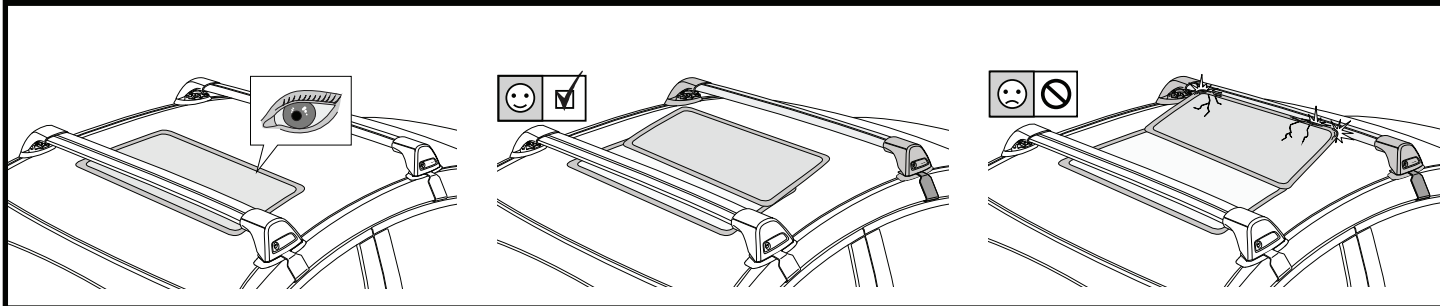

ATTENTION • ACHTUNG • ATENCIÓN • ATTENTION • OPPMERKSOMHET • ATENÇÃO • ВНИМАНИЕ • ATTENZIONE
UWAGA • UPOZORNĚNÍ • UPOZORNENIE • LET OP • UPPMÄRKSAMHET • OPMÆRKSOMHED • УВАГА • HUOMIO