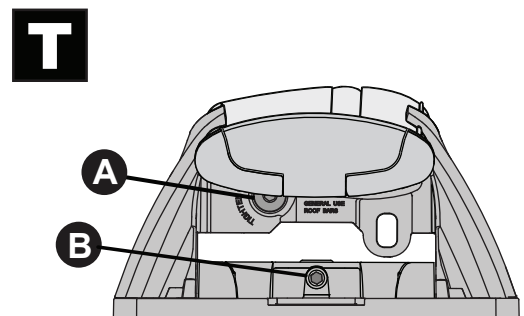

ATTENTION • ACHTUNG • ATENCIÓN • ATTENTION • OPPMERKSOMHET • ATENÇÃO • ВНИМАНИЕ • ATTENZIONE
UWAGA • UPOZORNĚNÍ • UPOZORNENIE • LET OP • UPPMÄRKSAMHET • OPMÆRKSOMHED • УВАГА • HUOMIO