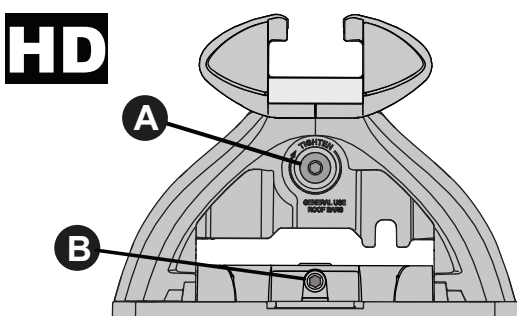

ATTENTION • ACHTUNG • ATENCIÓN • ATTENTION • OPPMERKSOMHET • ATENÇÃO • ВНИМАНИЕ • ATTENZIONE
UWAGA • UPOZORNĚNÍ • UPOZORNENIE • LET OP • UPPMÄRKSAMHET • OPMÆRKSOMHED • УВАГА • HUOMIO