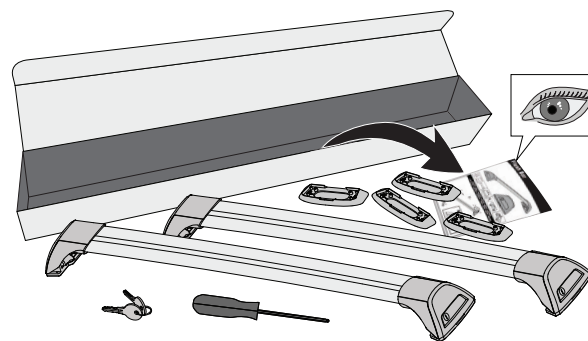

F T HD P
= kg (lb)