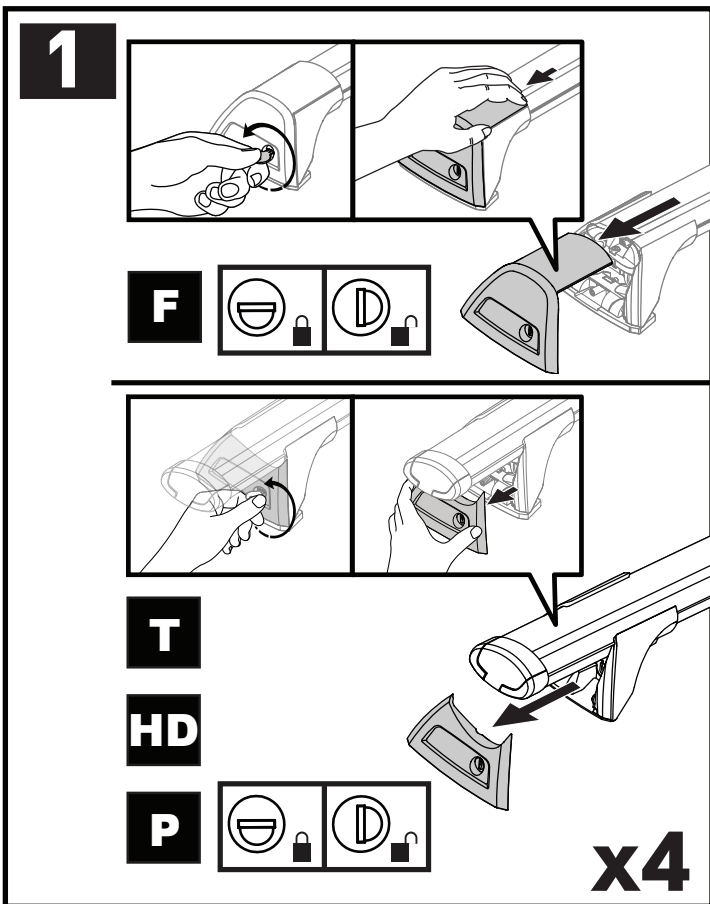

ATTENTION • ACHTUNG • ATENCIÓN • ATTENTION • OPPMERKSOMHET • ATENÇÃO • ВНИМАНИЕ • ATTENZIONE
UWAGA • UPOZORNĚNÍ • UPOZORNENIE • LET OP • UPPMÄRKSAMHET • OPMÆRKSOMHED • УВАГА • HUOMIO