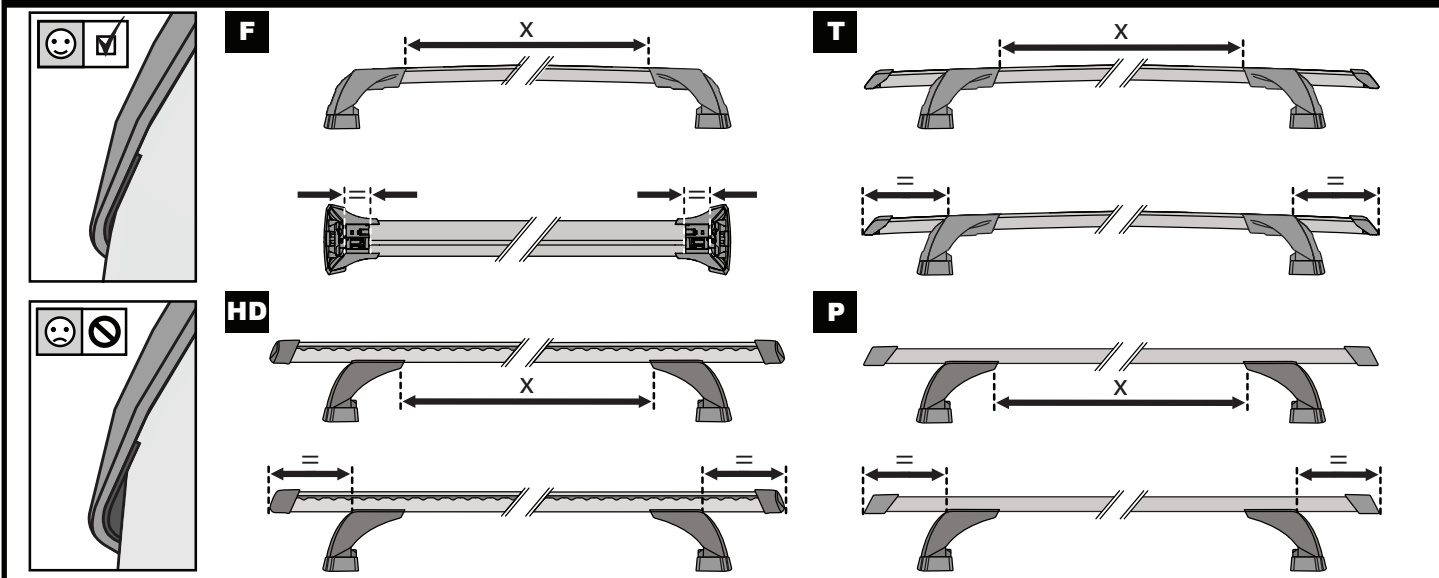

18

		1	2
Honda Civic, 5dr Hatch 00-05	EU	X = 765 mm (30 1/8")	X = 715 mm (28 1/8")
Honda Civic, 5dr Hatch 00-06	ZA	X = 765 mm (30 1/8")	X = 715 mm (28 1/8")
Honda Civic, 5dr Hatch Jan 01-Jun 06	AU, NZ	X = 765 mm (30 1/8")	X = 715 mm (28 1/8")
Honda Stream, 5dr MPV 00-07	EU, NZ	-	-