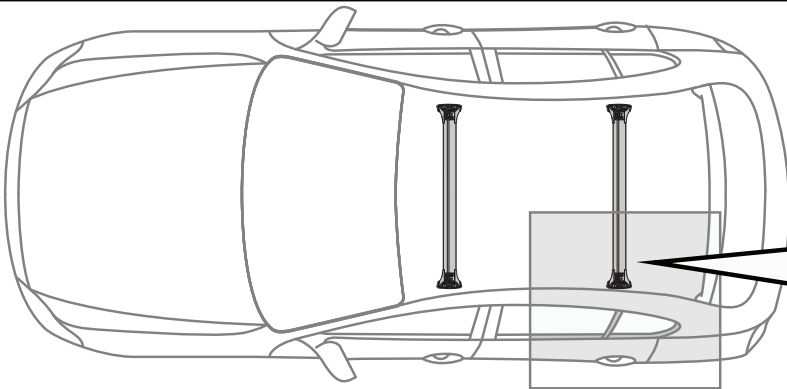

**PLACEMENT • PLATZIERUNG • COLOCACIÓN • MONTAGE • PLASSERING • COLOCAÇÃO • РАЗМЕЩЕНИЕ • MONTAGGIO
UMIESZCZENIE • UMÍSTĚNÍ • UMIESTNENIE • PLAATSING • PLACERING • PLACERING • РОЗМІЩЕННЯ • SIJOITTA**