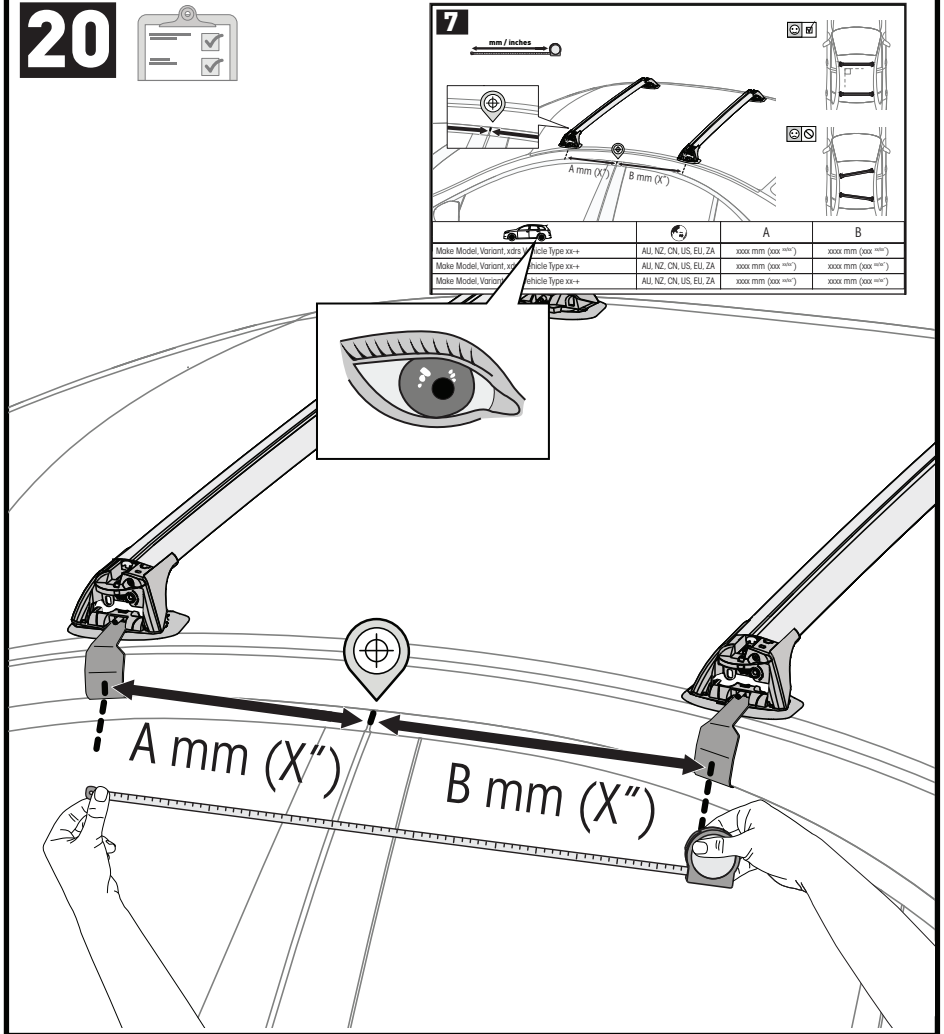

		A	B
Honda Civic, 5dr Hatch 00-05	EU	-A = 200 mm (7 7/8")	B = 550 mm (21 5/8")
Honda Civic, 5dr Hatch 00-06	ZA	-A = 200 mm (7 7/8")	B = 550 mm (21 5/8")
Honda Civic, 5dr Hatch Jan 01-Jun 06	AU, NZ	-A = 200 mm (7 7/8")	B = 550 mm (21 5/8")
Honda Stream, 5dr MPV 00-07	EU, NZ	-	-

18

		1	2
Honda Civic, 5dr Hatch 00-05	EU	X = 765 mm (30 1/8")	X = 715 mm (28 1/8")
Honda Civic, 5dr Hatch 00-06	ZA	X = 765 mm (30 1/8")	X = 715 mm (28 1/8")
Honda Civic, 5dr Hatch Jan 01-Jun 06	AU, NZ	X = 765 mm (30 1/8")	X = 715 mm (28 1/8")
Honda Stream, 5dr MPV 00-07	EU, NZ	-	-

19

20

21

**2 Nm
(18 lb-in)**

A

x4

22

**2.5 Nm
(22 lb-in)**