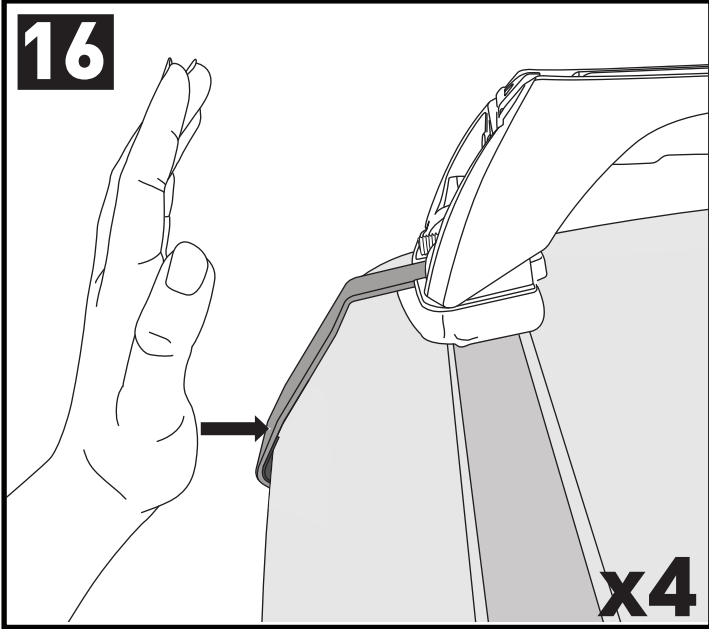

CLOSE • GESCHLOSSEN • CERRAR • FERMER • LUKKE • FECHAR • ЗАКРЫТЬ • CHIUDERE • BLISKO ZAVŘÍT • ZAVRIET' • GESLOTEN • STÄNGA • LUK • ЗАКРИТИ • SULKEA