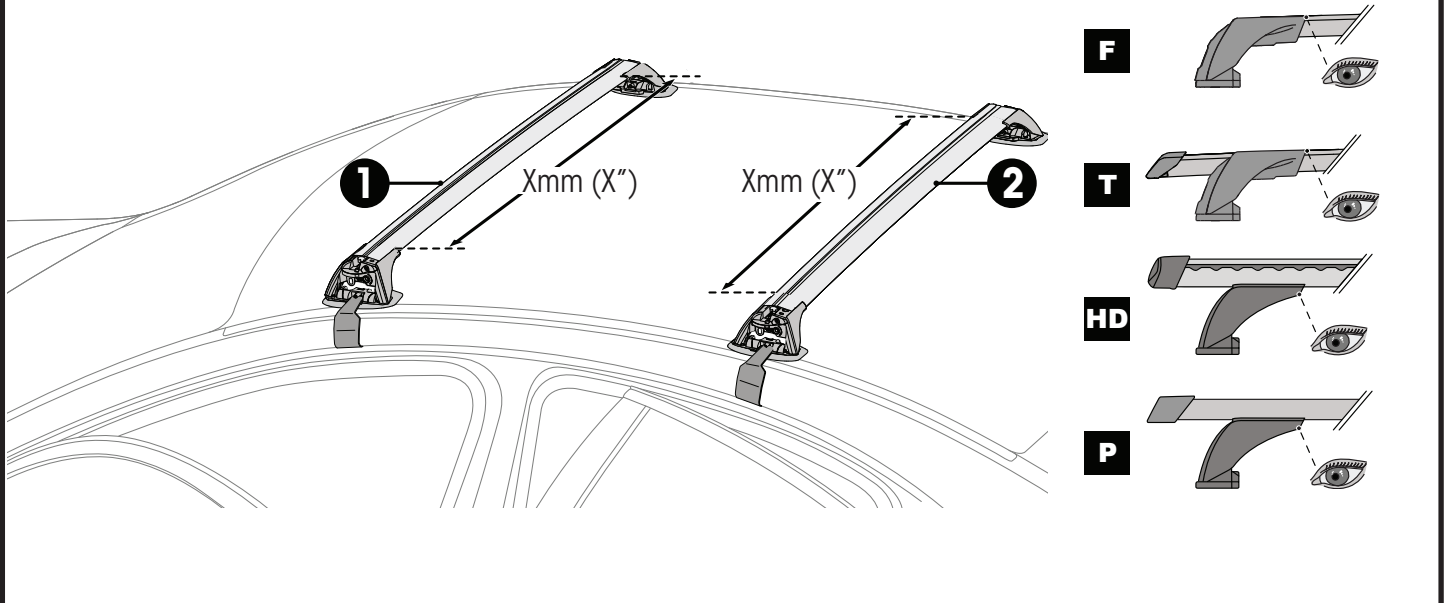

18

		1	2
Honda Civic, 5dr Hatch 00-05	EU	X = 765 mm (30 1/8")	X = 715 mm (28 1/8")
Honda Civic, 5dr Hatch 00-06	ZA	X = 765 mm (30 1/8")	X = 715 mm (28 1/8")
Honda Civic, 5dr Hatch Jan 01-Jun 06	AU, NZ	X = 765 mm (30 1/8")	X = 715 mm (28 1/8")
Honda Stream, 5dr MPV 00-07	EU, NZ	-	-