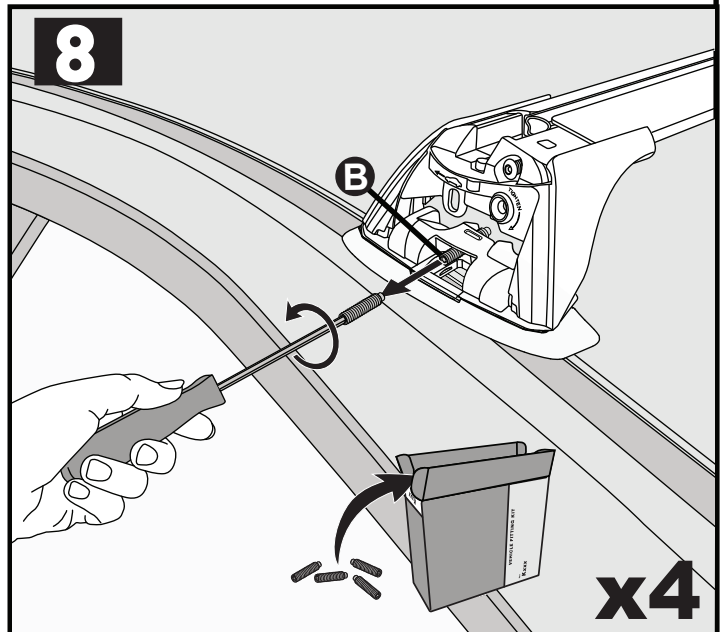

7

mm / inches

		A	B
Honda Civic, 5dr Hatch 00-05	EU	-A = 200 mm (7 7/8")	B = 550 mm (21 5/8")
Honda Civic, 5dr Hatch 00-06	ZA	-A = 200 mm (7 7/8")	B = 550 mm (21 5/8")
Honda Civic, 5dr Hatch Jan 01-Jun 06	AU, NZ	-A = 200 mm (7 7/8")	B = 550 mm (21 5/8")
Honda Stream, 5dr MPV 00-07	EU, NZ	-	-

**PLACEMENT • PLATZIERUNG • COLOCACIÓN • MONTAGE • PLASSERING • COLOCAÇÃO • РАЗМЕЩЕНИЕ • MONTAGGIO
UMIESZCZENIE • UMÍSTĚNÍ • UMIESTNENIE • PLAATSING • PLACERING • PLACERING • РОЗМІЩЕННЯ • SIJOITTA**

8