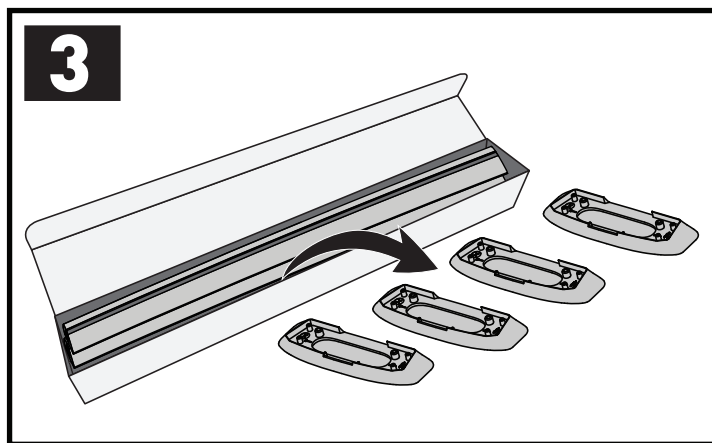

ATTENTION • ACHTUNG • ATENCIÓN • ATTENTION • OPPMERKSOMHET • ATENÇÃO • ВНИМАНИЕ • ATTENZIONE
UWAGA • UPOZORNĚNÍ • UPOZORNENIE • LET OP • UPPMÄRKSAMHET • OPMÆRKSOMHED • УВАГА • HUOMIO