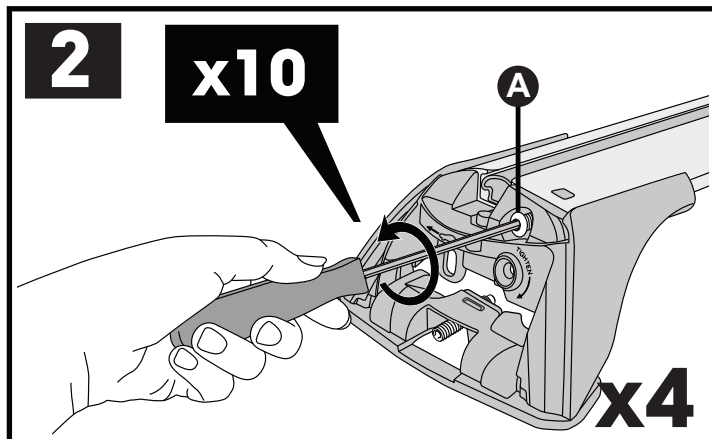

ATTENTION • ACHTUNG • ATENCIÓN • ATTENTION • OPPMERKSOMHET • ATENÇÃO • ВНИМАНИЕ • ATTENZIONE
UWAGA • UPOZORNĚNÍ • UPOZORNENIE • LET OP • UPPMÄRKSAMHET • OPMÆRKSOMHED • УВАГА • HUOMIO