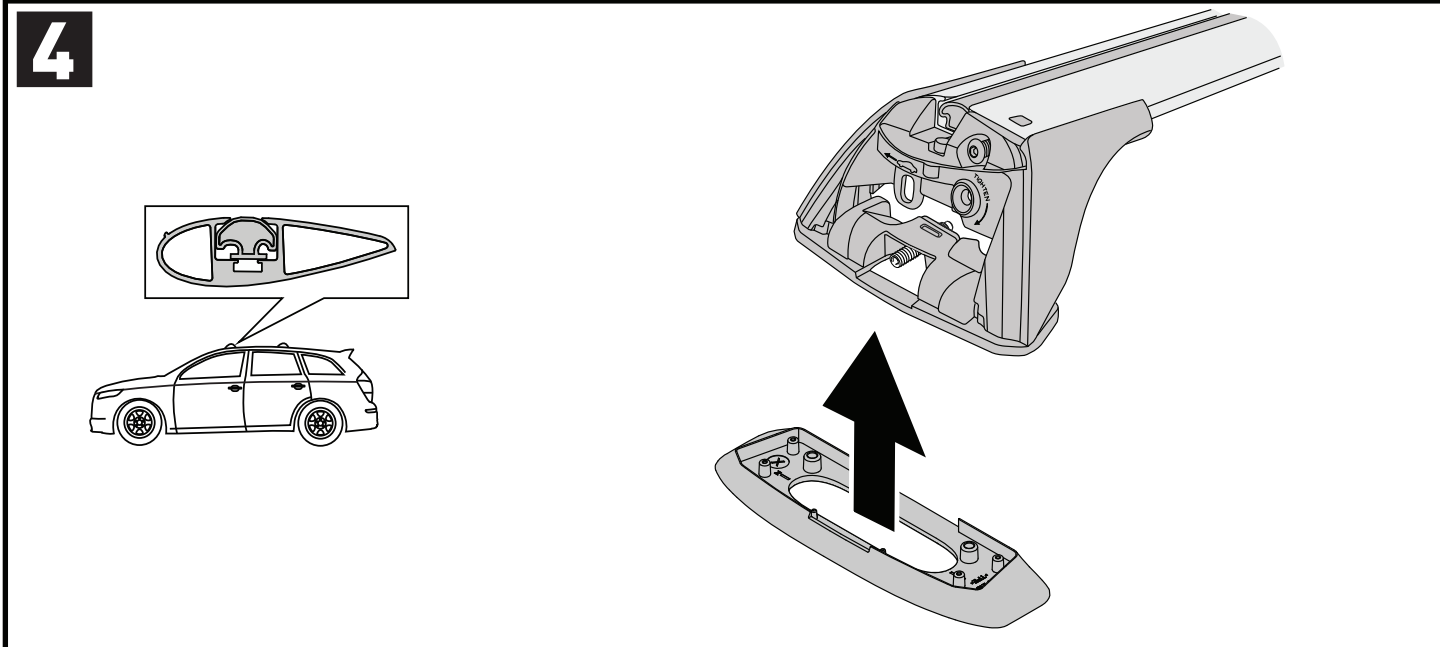

PLACEMENT • PLATZIERUNG • COLOCACIÓN • MONTAGE • PLASSERING • COLOCAÇÃO • РАЗМЕЩЕНИЕ • MONTAGGIO
UMIESZCZENIE • UMÍSTĚNÍ • UMIESTNENIE • PLAATSING • PLACERING • PLACERING • РОЗМІЩЕННЯ • SIJOITTA