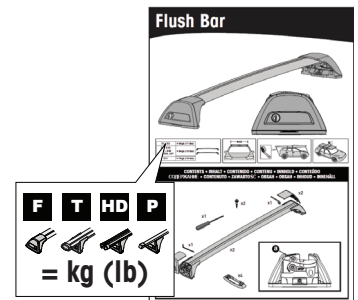

F T HD P
= kg (lb)