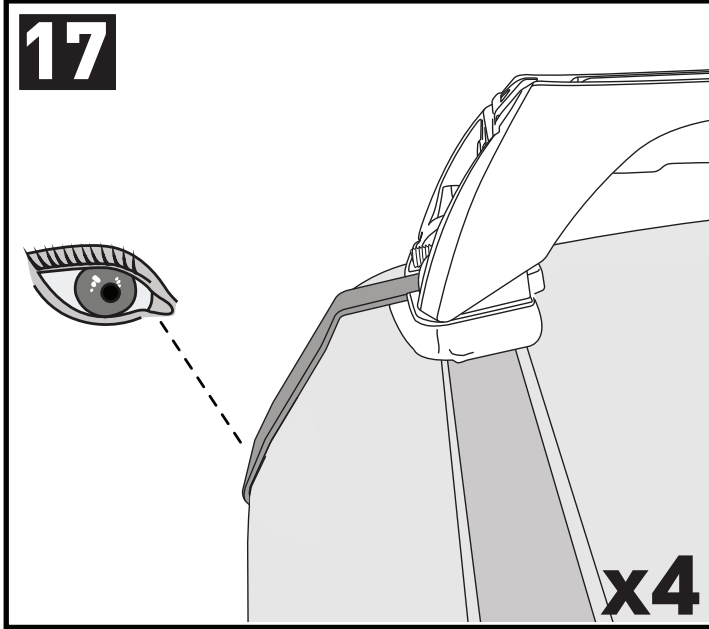

CLOSE • GESCHLOSSEN • CERRAR • FERMER • LUKKE • FECHAR • ЗАКРЫТЬ • CHIUDERE • BLISKO ZAVŘÍT • ZAVRIET' • GESLOTEN • STÄNGA • LUK • ЗАКРИТИ • SULKEA