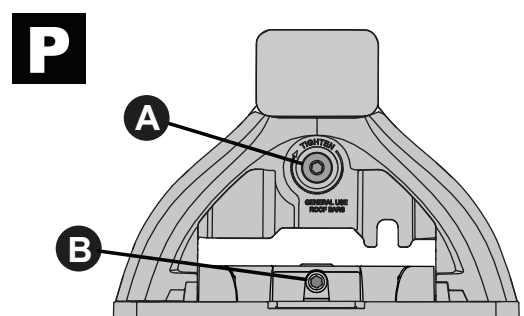

ATTENTION • ACHTUNG • ATENCIÓN • ATTENTION • OPPMERKSOMHET • ATENÇÃO • ВНИМАНИЕ • ATTENZIONE
UWAGA • UPOZORNĚNÍ • UPOZORNENIE • LET OP • UPPMÄRKSAMHET • OPMÆRKSOMHED • УВАГА • HUOMIO