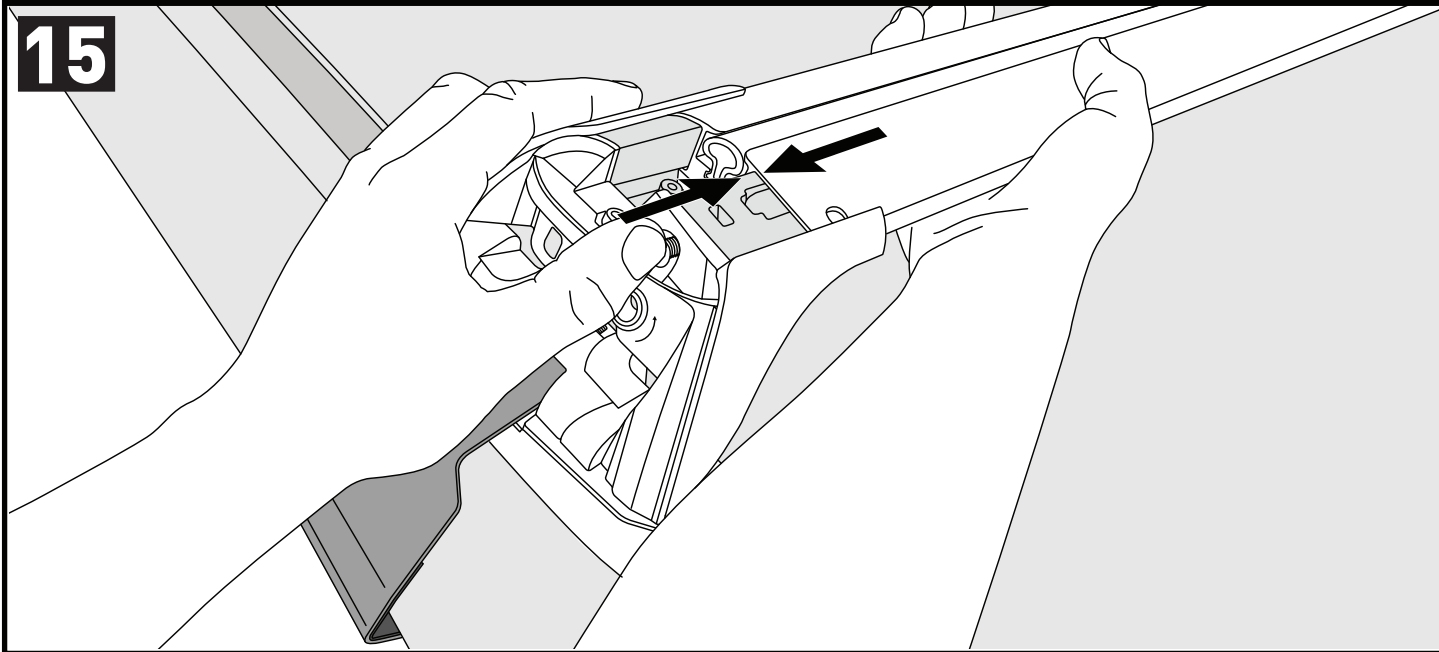

CLOSE • GESCHLOSSEN • CERRAR • FERMER • LUKKE • FECHAR • ЗАКРЫТЬ • CHIUDERE • BLISKO ZAVŘÍT • ZAVRIET' • GESLOTEN • STÄNGA • LUK • ЗАКРИТИ • SULKEA