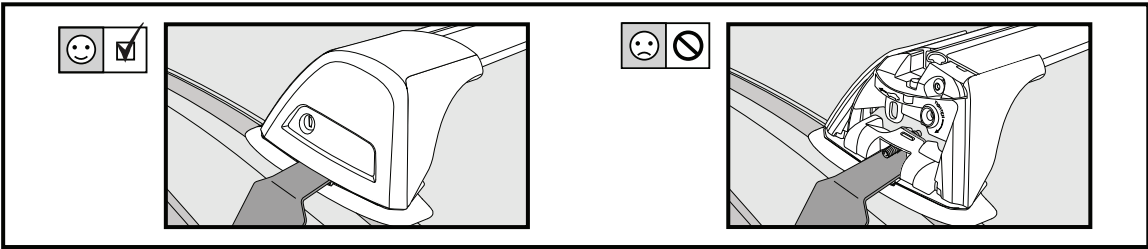

21

**2 Nm
(18 lb-in)**

A

x4

22

**2.5 Nm
(22 lb-in)**

B

x4

23

F

T HD P

x4