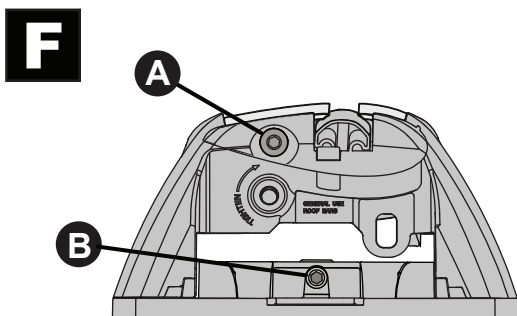

ATTENTION • ACHTUNG • ATENCIÓN • ATTENTION • OPPMERKSOMHET • ATENÇÃO • ВНИМАНИЕ • ATTENZIONE
UWAGA • UPOZORNĚNÍ • UPOZORNENIE • LET OP • UPPMÄRKSAMHET • OPMÆRKSOMHED • УВАГА • HUOMIO