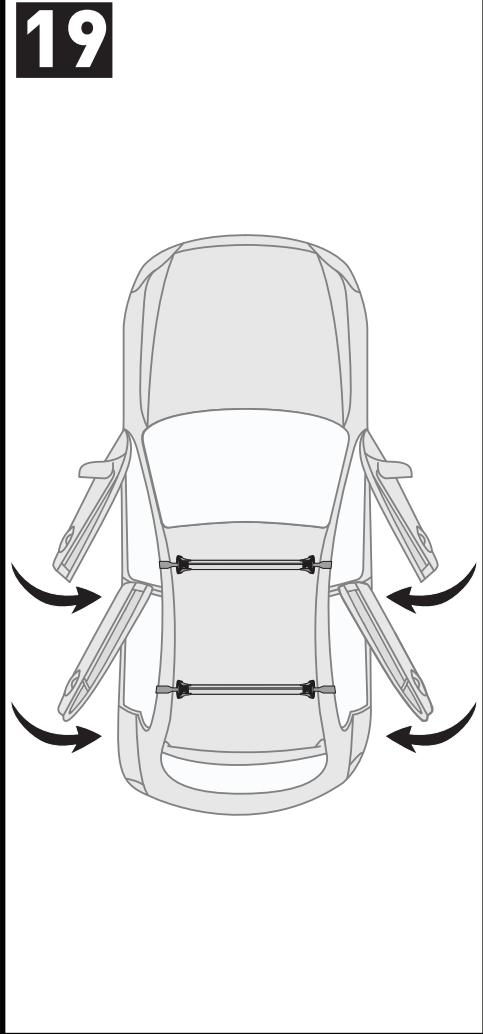

18

		1	2
Honda Civic, 5dr Hatch 00-05	EU	X = 765 mm (30 1/8")	X = 715 mm (28 1/8")
Honda Civic, 5dr Hatch 00-06	ZA	X = 765 mm (30 1/8")	X = 715 mm (28 1/8")
Honda Civic, 5dr Hatch Jan 01-Jun 06	AU, NZ	X = 765 mm (30 1/8")	X = 715 mm (28 1/8")
Honda Stream, 5dr MPV 00-07	EU, NZ	-	-

19

20

21

**2 Nm
(18 lb-in)**

A

x4

22

**2.5 Nm
(22 lb-in)**