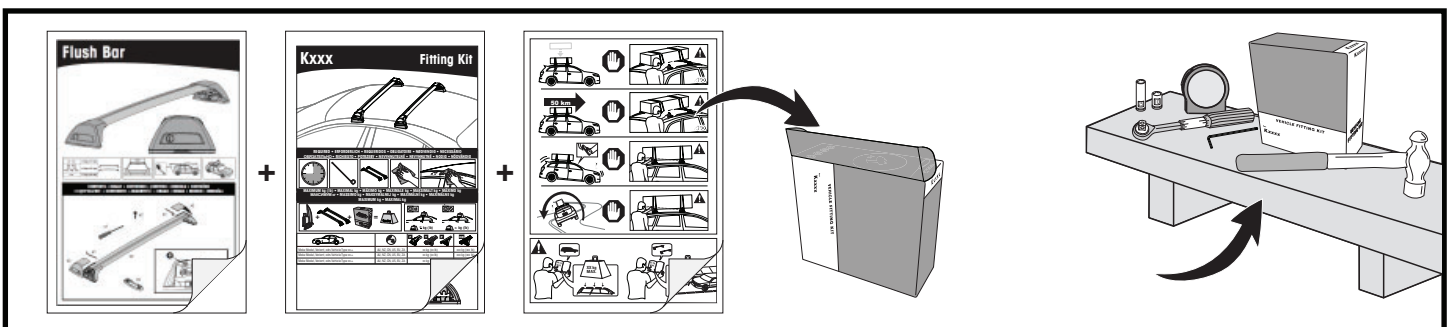

Yakima Australia Pty Ltd
17 Hinkler Court, Brendale
QLD 4500, Australia
1800 143 548
www.prorack.com.au
www.whispbar.com.au

Yakima Products, Inc.
4101 Kruse Way
Lake Oswego, OR. 97035 USA
888 925 4621
www.yakima.com

WORKS WITH:
YAKIMA
WHISPBAR
PRORACK