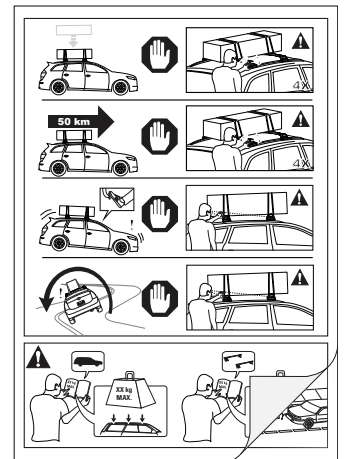

Yakima Australia Pty Ltd
17 Hinkler Court, Brendale
QLD 4500, Australia
1800 143 548
www.prorack.com.au
www.whispbar.com.au

Yakima Products, Inc.
4101 Kruse Way
Lake Oswego, OR. 97035 USA
888 925 4621
www.yakima.com

WORKS WITH:
YAKIMA
WHISPBAR
PRORACK