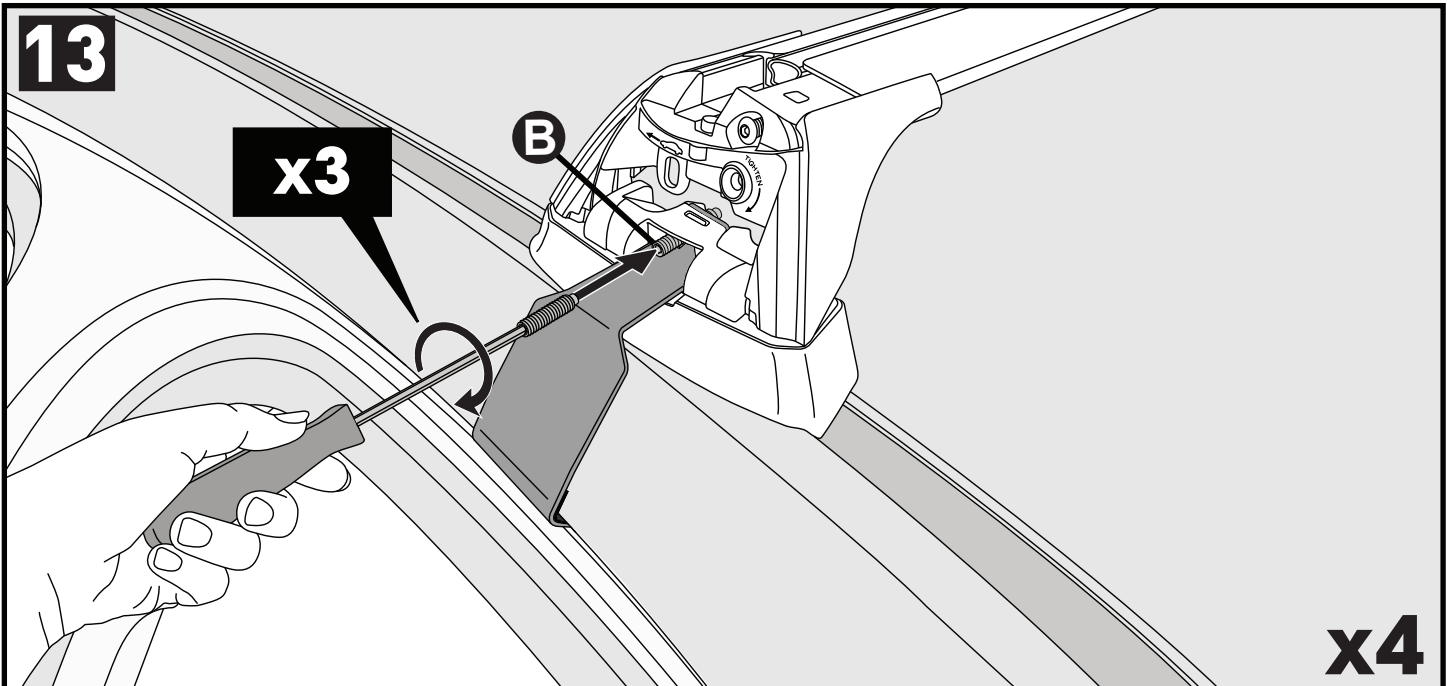

10

- **FR** = A609
- **FL** = A609
- **RR** = A610
- **RL** = A610

11

x4

12

x4

13

x4