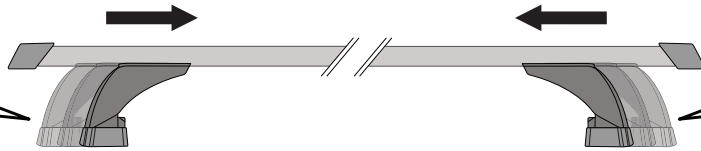

14

CLOSE • GESCHLOSSEN • CERRAR • FERMER • LUKKE • FECHAR • ЗАКРЫТЬ • CHIUDERE • BLISKO ZAVŘÍT • ZAVRIET' • GESLOTEN • STÄNGA • LUK • ЗАКРИТИ • SULKEA

15

x4