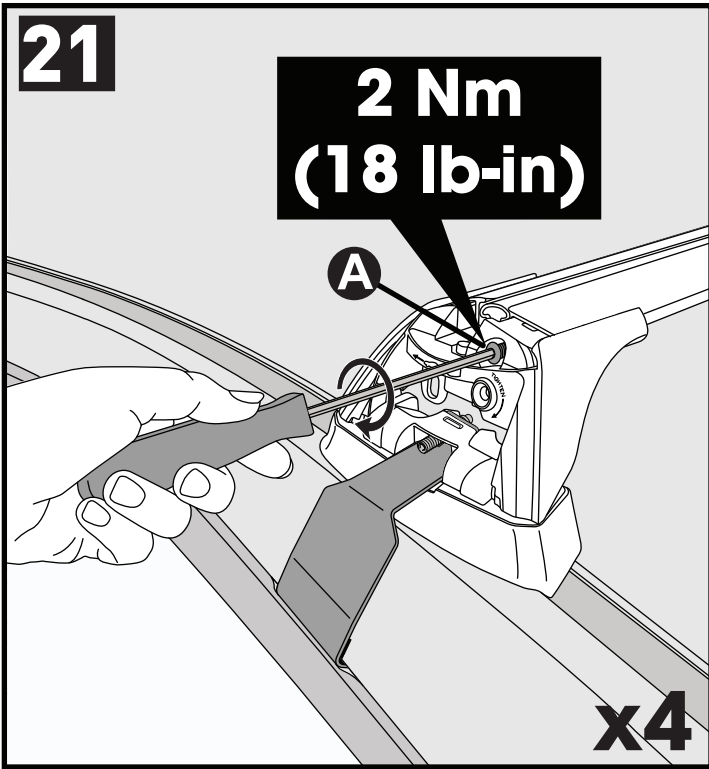

		1	2
Ford Ranger Double Cab, 4dr Ute Nov 11- Jul 15	AU, EU, NZ, ZA	X = 935 mm (36 3/4")	X = 915 mm (36")
Ford Ranger Double Cab, 4dr Ute Aug 15+	AU, EU, NZ, ZA	X = 935 mm (36 3/4")	X = 915 mm (36")
Ford Ranger Single Cab, 2dr Ute 12 - 15	AU, EU, NZ, ZA	X = 940 mm (37")	-
Ford Ranger Single Cab, 2dr Ute Jan 15+	AU, NZ, ZA	X = 940 mm (37")	-
Ford Ranger Regular Cab, 2dr Ute 15+	EU	X = 940 mm (37")	-
Ford Ranger Super Cab, 4dr Ute Jan 12 - 15	AU, EU, NZ, ZA	X = 935 mm (36 3/4")	X = 915 mm (36")
Ford Ranger Super Cab, 4dr Ute Aug 15+	AU, EU, NZ, ZA	X = 935 mm (36 3/4")	X = 915 mm (36")
Ford Ranger Raptor Double Cab, 4dr Ute 18+	AU, NZ, ZA	X = 937 mm (36 7/8")	X = 930 mm (36 5/8")
Mazda BT-50 Dual Cab, 4dr Ute Nov 11- Aug 15	AU, EU, NZ, ZA	X = 935 mm (36 3/4")	X = 915 mm (36")
Mazda BT-50 Dual Cab, 4dr Ute Sep 15 - May 18	AU, NZ	X = 935 mm (36 3/4")	X = 925 mm (36 3/8")
Mazda BT-50 Dual Cab, 4dr Ute 15 - May 18	ZA	X = 935 mm (36 3/4")	X = 925 mm (36 3/8")
Mazda BT-50 Dual Cab, 4dr Ute Jun 18+	AU, NZ, ZA	X = 935 mm (36 3/4")	X = 925 mm (36 3/8")
Mazda BT-50 Freestyle Cab, 4dr Ute 11 Nov - 15 Aug	AU, NZ, ZA	X = 935 mm (36 3/4")	X = 925 mm (36 3/8")
Mazda BT-50 Freestyle Cab, 4dr Ute Sep 15 - May 18	AU, NZ	X = 935 mm (36 3/4")	X = 925 mm (36 3/8")
Mazda BT-50 Freestyle Cab, 4dr Ute 15 - May 18	ZA	X = 935 mm (36 3/4")	X = 925 mm (36 3/8")
Mazda BT-50 Freestyle Cab, 4dr Ute Jun 18+	AU, NZ, ZA	X = 935 mm (36 3/4")	X = 925 mm (36 3/8")
Mazda BT-50 Single Cab, 2dr Ute 11 Nov - 15 Aug	AU, NZ, ZA	X = 940 mm (37")	-
Mazda BT-50 Single Cab, 2dr Ute Sep 15 - May 18	AU, NZ, ZA	X = 935 mm (36 3/4")	-
Mazda BT-50 Single Cab, 2dr Ute Jun 18+	AU, NZ, ZA	X = 935 mm (36 3/4")	-