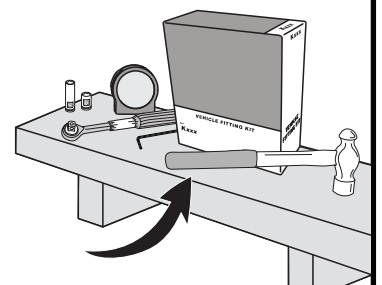

Yakima Australia Pty Ltd
17 Hinkler Court, Brendale
QLD 4500, Australia
1800 143 548
www.prorack.com.au
www.whispbar.com.au

Yakima Europe Coöperatief U.A.
Twentehaven 7, 3433
PT Nieuwegein, The Netherlands
+31 2080 81425
www.prorackeurope.eu
www.yakima.eu

Yakima Products, Inc.
4101 Kruse Way
Lake Oswego, OR. 97035 USA
888 925 4621
www.yakima.com

WORKS WITH:
YAKIMA
WHISPBAR
Prorack