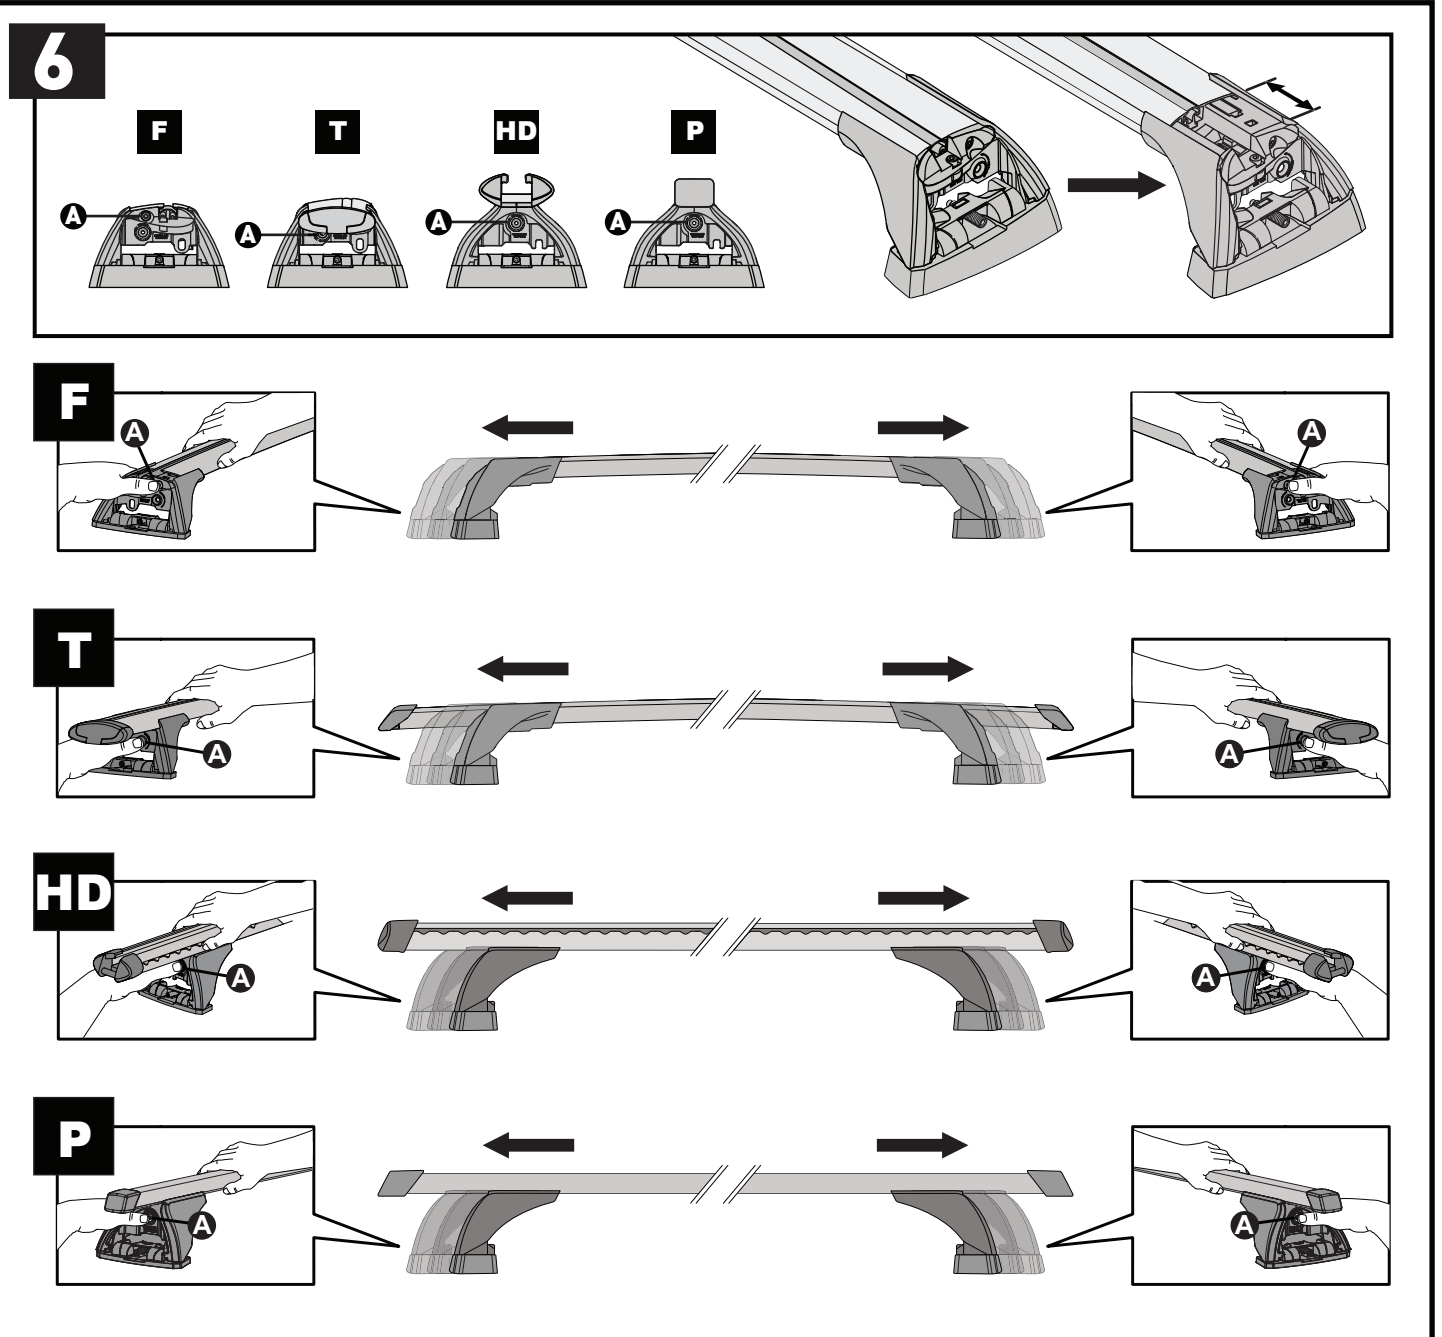

RL = 11-04-220

4

FR

RR

FL

RL

x4

		A	B
Ford Ranger Double Cab, 4dr Ute Nov 11- Jul 15	AU, EU, NZ, ZA	-A = 220 mm (8 5/8")	B = 530 mm (20 7/8")
Ford Ranger Double Cab, 4dr Ute Aug 15+	AU, EU, NZ, ZA	-A = 220 mm (8 5/8")	B = 530 mm (20 7/8")
Ford Ranger Single Cab, 2dr Ute 12 - 15	AU, EU, NZ, ZA	-A = 220 mm (8 5/8")	-
Ford Ranger Single Cab, 2dr Ute Jan 15+	AU, NZ, ZA	-A = 220 mm (8 5/8")	-
Ford Ranger Regular Cab, 2dr Ute 15+	EU	-A = 220 mm (8 5/8")	-
Ford Ranger Super Cab, 4dr Ute Jan 12 - 15	AU, EU, NZ, ZA	-A = 230 mm (9")	B = 370 mm (14 5/8")
Ford Ranger Super Cab, 4dr Ute Aug 15+	AU, EU, NZ, ZA	-A = 230 mm (9")	B = 370 mm (14 5/8")
Ford Ranger Raptor Double Cab, 4dr Ute 18+	AU, NZ, ZA	-A = 220 mm (8 5/8")	B = 530 mm (20 7/8")
Mazda BT-50 Dual Cab, 4dr Ute Nov 11- Aug 15	AU, EU, NZ, ZA	-A = 220 mm (8 5/8")	B = 530 mm (20 7/8")
Mazda BT-50 Dual Cab, 4dr Ute Sep 15 - May 18	AU, NZ	-A = 220 mm (8 5/8")	B = 530 mm (20 7/8")
Mazda BT-50 Dual Cab, 4dr Ute 15 - May 18	ZA	-A = 220 mm (8 5/8")	B = 530 mm (20 7/8")
Mazda BT-50 Dual Cab, 4dr Ute Jun 18+	AU, NZ, ZA	-A = 220 mm (8 5/8")	B = 530 mm (20 7/8")
Mazda BT-50 Freestyle Cab, 4dr Ute 11 Nov - 15 Aug	AU, NZ, ZA	-A = 230 mm (9")	B = 370 mm (14 5/8")
Mazda BT-50 Freestyle Cab, 4dr Ute Sep 15 - May 18	AU, NZ	-A = 230 mm (9")	B = 370 mm (14 5/8")
Mazda BT-50 Freestyle Cab, 4dr Ute 15 - May 18	ZA	-A = 230 mm (9")	B = 370 mm (14 5/8")
Mazda BT-50 Freestyle Cab, 4dr Ute Jun 18+	AU, NZ, ZA	-A = 230 mm (9")	B = 370 mm (14 5/8")
Mazda BT-50 Single Cab, 2dr Ute 11 Nov - 15 Aug	AU, NZ, ZA	-A = 220 mm (8 5/8")	-
Mazda BT-50 Single Cab, 2dr Ute Sep 15 - May 18	AU, NZ, ZA	-A = 220 mm (8 5/8")	-
Mazda BT-50 Single Cab, 2dr Ute Jun 18+	AU, NZ, ZA	-A = 220 mm (8 5/8")	-