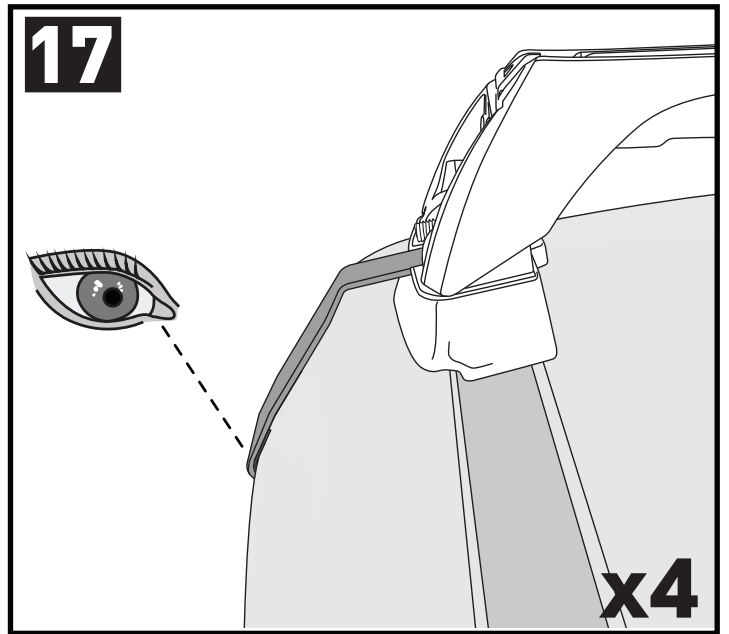

**ATTENTION • ACHTUNG • ATENCIÓN • ATTENTION • OPPMERKSOMHET • ATENÇÃO • ВНИМАНИЕ • ATTENZIONE
UWAGA • UPOZORNĚNÍ • UPOZORNENIE • LET OP • UPPMÄRKSAMHET • OPMÆRKSOMHED • УВАГА • HUOMIO**