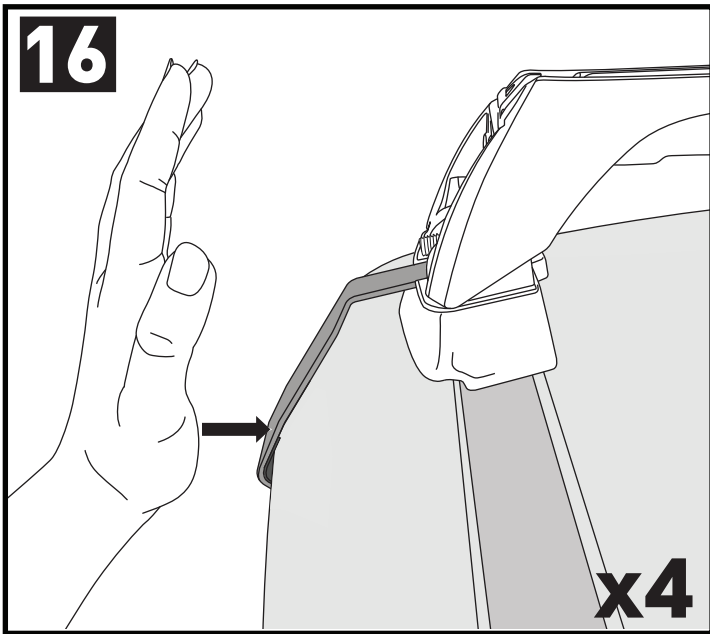

**ATTENTION • ACHTUNG • ATENCIÓN • ATTENTION • OPPMERKSOMHET • ATENÇÃO • ВНИМАНИЕ • ATTENZIONE
UWAGA • UPOZORNĚNÍ • UPOZORNENIE • LET OP • UPPMÄRKSAMHET • OPMÆRKSOMHED • УВАГА • HUOMIO**