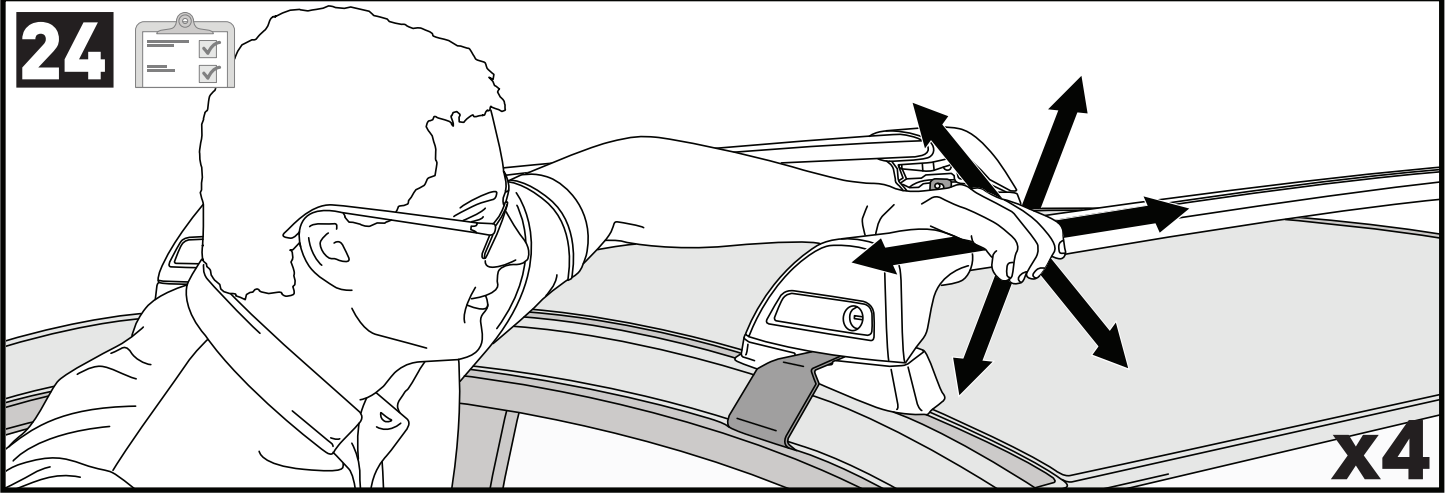

24

x4

**ATTENTION • ACHTUNG • ATENCIÓN • ATTENTION • OPPMERKSOMHET • ATENÇÃO • ВНИМАНИЕ • ATTENZIONE
UWAGA • UPOZORNĚNÍ • UPOZORNENIE • LET OP • UPPMÄRKSAMHET • OPMÆRKSOMHED • УВАГА • HUOMIO**

EN Please read safety and warranty booklet included with this product prior to use. For more information visit your local dealer.

DE Bitte lesen und beachten Sie die beiliegende Montageanleitung, Sicherheitshinweise und Garantiebedingungen bevor Sie das Produkt montieren/benutzen. Für weitere Informationen kontaktieren Sie bitte Ihren Händler.

ES Por favor, lea folleto de seguridad y garantía que se incluye con este producto antes de su uso. Para obtener más información, visite a su distribuidor local.

FR Veuillez lire attentivement le manuel de sécurité et de garantie avant utilisation. Pour plus d'informations, visitez votre concessionnaire local.

NO Vennligst les hefte om sikkerhet og garanti som er vedlagt dette produkt før det tas i bruk. For mer informasjon ta kontakt med din forhandler.

PT Por favor leia o manual de segurança e garantia incluído, antes de utilizar o produto. Para mais informações visite o seu revendedor local.

RU Пожалуйста, ознакомьтесь с инструкцией перед тем, как использовать товар. Для получения более подробной информации обратитесь к местному дилеру.

IT Si prega di leggere il libretto di sicurezza e garanzia incluso nel prodotto prima dell'uso. Per maggiori informazioni visita il rivenditore locale.

PL Proszę zapoznać się z warunkami gwarancji i bezpieczeństwa przed użyciem produktu. W celu uzyskania dodatkowych informacji proszę kontaktować się z najbliższym autoryzowanym punktem sprzedaży.

CS Před použitím si prosím přečtěte přiložené informace o bezpečnosti a záručních podmínkách. Pro více informací navštivte nejbližšího dealera.

SK Pred použitím si prosím prečítajte priložené informácie o bezpečnosti a záručných podmienkach. Pre viac informácií navštívte najbližšieho diera.

NL A.U.B. bijgesloten garantie- en veiligheidsinstructies grondig lezen voor gebruik van dit product. Voor meer informatie graag contact opnemen met uw dealer.

SV Var snabb och läs igenom säkerhets- och garantihäftet som medföljer produkten före användning. För mer information besök din lokala återförsäljare.

DK Læs venligst sikkerheds- og garantibogholderen, der følger med dette produkt, inden brug. For mere information besøg din lokale forhandler.

UA Будь ласка, ознайомтеся з бронею безпеки та гарантії, включені до цього продукту перед використанням. Для отримання додаткової інформації відвідайте місцевого дилера.

FI Lue tämän tuotteen mukana toimitetut turvallisuus- ja takuu huoltopalvelut ennen käyttöä. Lisätietoja saat paikalliselta jälleenmyyjältä.