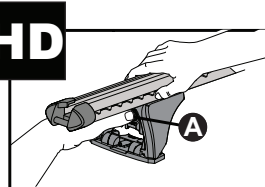

14

CLOSE • GESCHLOSSEN • CERRAR • FERMER • LUKKE • FECHAR • ЗАКРЫТЬ • CHIUDERE • BLISKO ZAVŘÍT • ZAVRIET' • GESLOTEN • STÄNGA • LUK • ЗАКРИТИ • SULKEA

15

x4