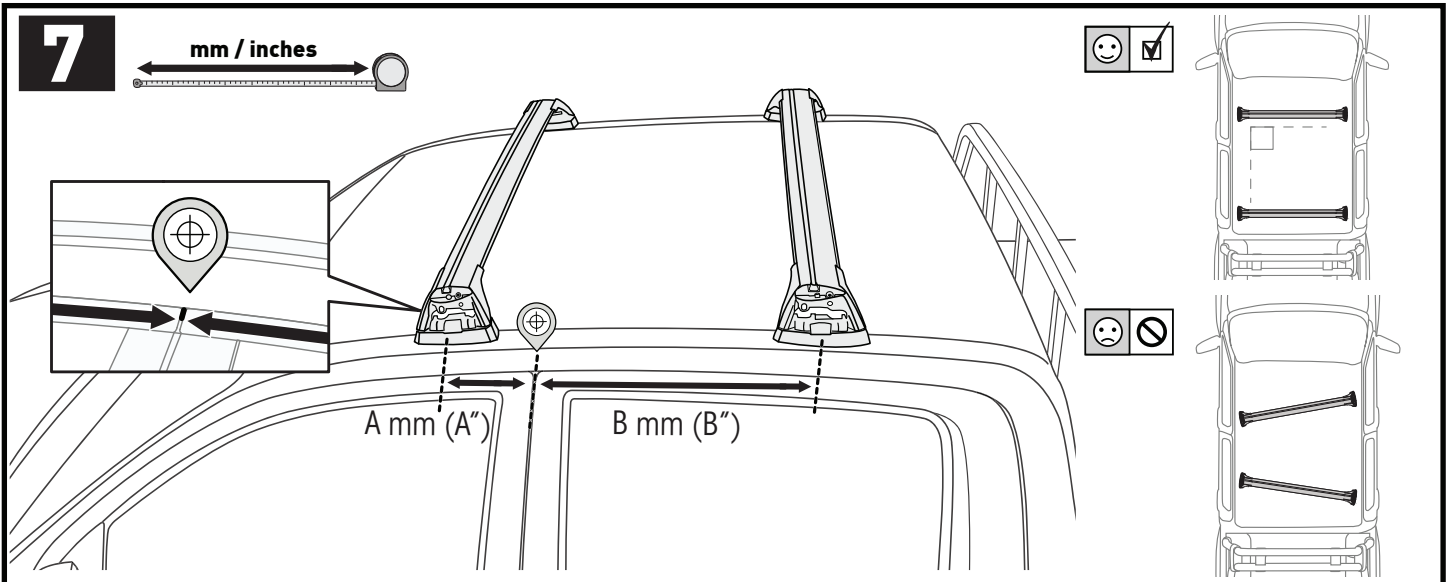

RL = 11-04-220

4

FR

RR

FL

RL

x4

		A	B
Ford Ranger Double Cab, 4dr Ute Nov 11- Jul 15	AU, EU, NZ, ZA	-A = 220 mm (8 5/8")	B = 530 mm (20 7/8")
Ford Ranger Double Cab, 4dr Ute Aug 15+	AU, EU, NZ, ZA	-A = 220 mm (8 5/8")	B = 530 mm (20 7/8")
Ford Ranger Single Cab, 2dr Ute 12 - 15	AU, EU, NZ, ZA	-A = 220 mm (8 5/8")	-
Ford Ranger Single Cab, 2dr Ute Jan 15+	AU, NZ, ZA	-A = 220 mm (8 5/8")	-
Ford Ranger Regular Cab, 2dr Ute 15+	EU	-A = 220 mm (8 5/8")	-
Ford Ranger Super Cab, 4dr Ute Jan 12 - 15	AU, EU, NZ, ZA	-A = 230 mm (9")	B = 370 mm (14 5/8")
Ford Ranger Super Cab, 4dr Ute Aug 15+	AU, EU, NZ, ZA	-A = 230 mm (9")	B = 370 mm (14 5/8")
Ford Ranger Raptor Double Cab, 4dr Ute 18+	AU, NZ, ZA	-A = 220 mm (8 5/8")	B = 530 mm (20 7/8")
Mazda BT-50 Dual Cab, 4dr Ute Nov 11- Aug 15	AU, EU, NZ, ZA	-A = 220 mm (8 5/8")	B = 530 mm (20 7/8")
Mazda BT-50 Dual Cab, 4dr Ute Sep 15 - May 18	AU, NZ	-A = 220 mm (8 5/8")	B = 530 mm (20 7/8")
Mazda BT-50 Dual Cab, 4dr Ute 15 - May 18	ZA	-A = 220 mm (8 5/8")	B = 530 mm (20 7/8")
Mazda BT-50 Dual Cab, 4dr Ute Jun 18+	AU, NZ, ZA	-A = 220 mm (8 5/8")	B = 530 mm (20 7/8")
Mazda BT-50 Freestyle Cab, 4dr Ute 11 Nov - 15 Aug	AU, NZ, ZA	-A = 230 mm (9")	B = 370 mm (14 5/8")
Mazda BT-50 Freestyle Cab, 4dr Ute Sep 15 - May 18	AU, NZ	-A = 230 mm (9")	B = 370 mm (14 5/8")
Mazda BT-50 Freestyle Cab, 4dr Ute 15 - May 18	ZA	-A = 230 mm (9")	B = 370 mm (14 5/8")
Mazda BT-50 Freestyle Cab, 4dr Ute Jun 18+	AU, NZ, ZA	-A = 230 mm (9")	B = 370 mm (14 5/8")
Mazda BT-50 Single Cab, 2dr Ute 11 Nov - 15 Aug	AU, NZ, ZA	-A = 220 mm (8 5/8")	-
Mazda BT-50 Single Cab, 2dr Ute Sep 15 - May 18	AU, NZ, ZA	-A = 220 mm (8 5/8")	-
Mazda BT-50 Single Cab, 2dr Ute Jun 18+	AU, NZ, ZA	-A = 220 mm (8 5/8")	-