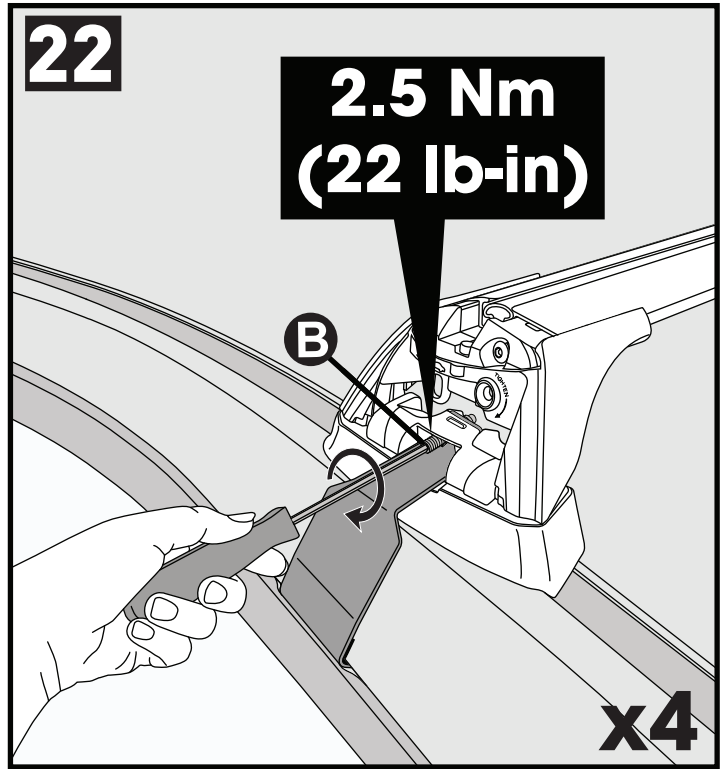

		1	2
Ford Ranger Double Cab, 4dr Ute Nov 11- Jul 15	AU, EU, NZ, ZA	X = 935 mm (36 3/4")	X = 915 mm (36")
Ford Ranger Double Cab, 4dr Ute Aug 15+	AU, EU, NZ, ZA	X = 935 mm (36 3/4")	X = 915 mm (36")
Ford Ranger Single Cab, 2dr Ute 12 - 15	AU, EU, NZ, ZA	X = 940 mm (37")	-
Ford Ranger Single Cab, 2dr Ute Jan 15+	AU, NZ, ZA	X = 940 mm (37")	-
Ford Ranger Regular Cab, 2dr Ute 15+	EU	X = 940 mm (37")	-
Ford Ranger Super Cab, 4dr Ute Jan 12 - 15	AU, EU, NZ, ZA	X = 935 mm (36 3/4")	X = 915 mm (36")
Ford Ranger Super Cab, 4dr Ute Aug 15+	AU, EU, NZ, ZA	X = 935 mm (36 3/4")	X = 915 mm (36")
Ford Ranger Raptor Double Cab, 4dr Ute 18+	AU, NZ, ZA	X = 937 mm (36 7/8")	X = 930 mm (36 5/8")
Mazda BT-50 Dual Cab, 4dr Ute Nov 11- Aug 15	AU, EU, NZ, ZA	X = 935 mm (36 3/4")	X = 915 mm (36")
Mazda BT-50 Dual Cab, 4dr Ute Sep 15 - May 18	AU, NZ	X = 935 mm (36 3/4")	X = 925 mm (36 3/8")
Mazda BT-50 Dual Cab, 4dr Ute 15 - May 18	ZA	X = 935 mm (36 3/4")	X = 925 mm (36 3/8")
Mazda BT-50 Dual Cab, 4dr Ute Jun 18+	AU, NZ, ZA	X = 935 mm (36 3/4")	X = 925 mm (36 3/8")
Mazda BT-50 Freestyle Cab, 4dr Ute 11 Nov - 15 Aug	AU, NZ, ZA	X = 935 mm (36 3/4")	X = 925 mm (36 3/8")
Mazda BT-50 Freestyle Cab, 4dr Ute Sep 15 - May 18	AU, NZ	X = 935 mm (36 3/4")	X = 925 mm (36 3/8")
Mazda BT-50 Freestyle Cab, 4dr Ute 15 - May 18	ZA	X = 935 mm (36 3/4")	X = 925 mm (36 3/8")
Mazda BT-50 Freestyle Cab, 4dr Ute Jun 18+	AU, NZ, ZA	X = 935 mm (36 3/4")	X = 925 mm (36 3/8")
Mazda BT-50 Single Cab, 2dr Ute 11 Nov - 15 Aug	AU, NZ, ZA	X = 940 mm (37")	-
Mazda BT-50 Single Cab, 2dr Ute Sep 15 - May 18	AU, NZ, ZA	X = 935 mm (36 3/4")	-
Mazda BT-50 Single Cab, 2dr Ute Jun 18+	AU, NZ, ZA	X = 935 mm (36 3/4")	-