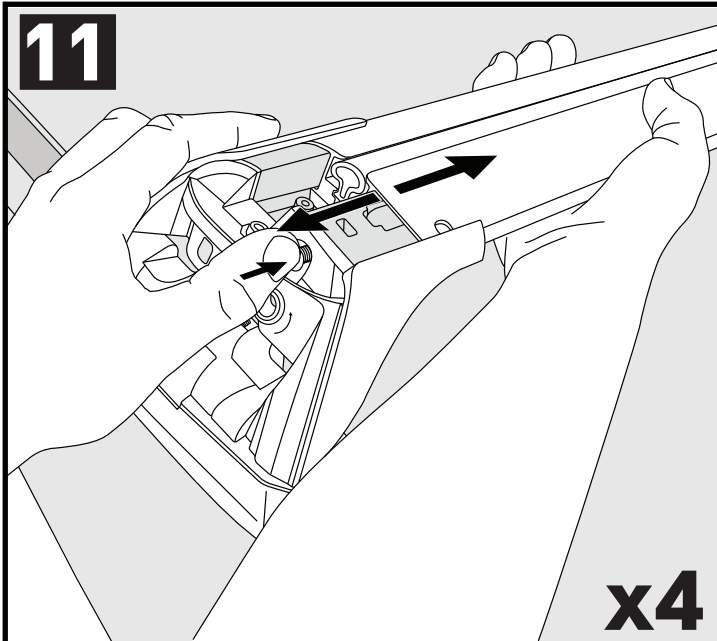

- **FR** = A609
- **FL** = A609
- **RR** = A610
- **RL** = A610

11