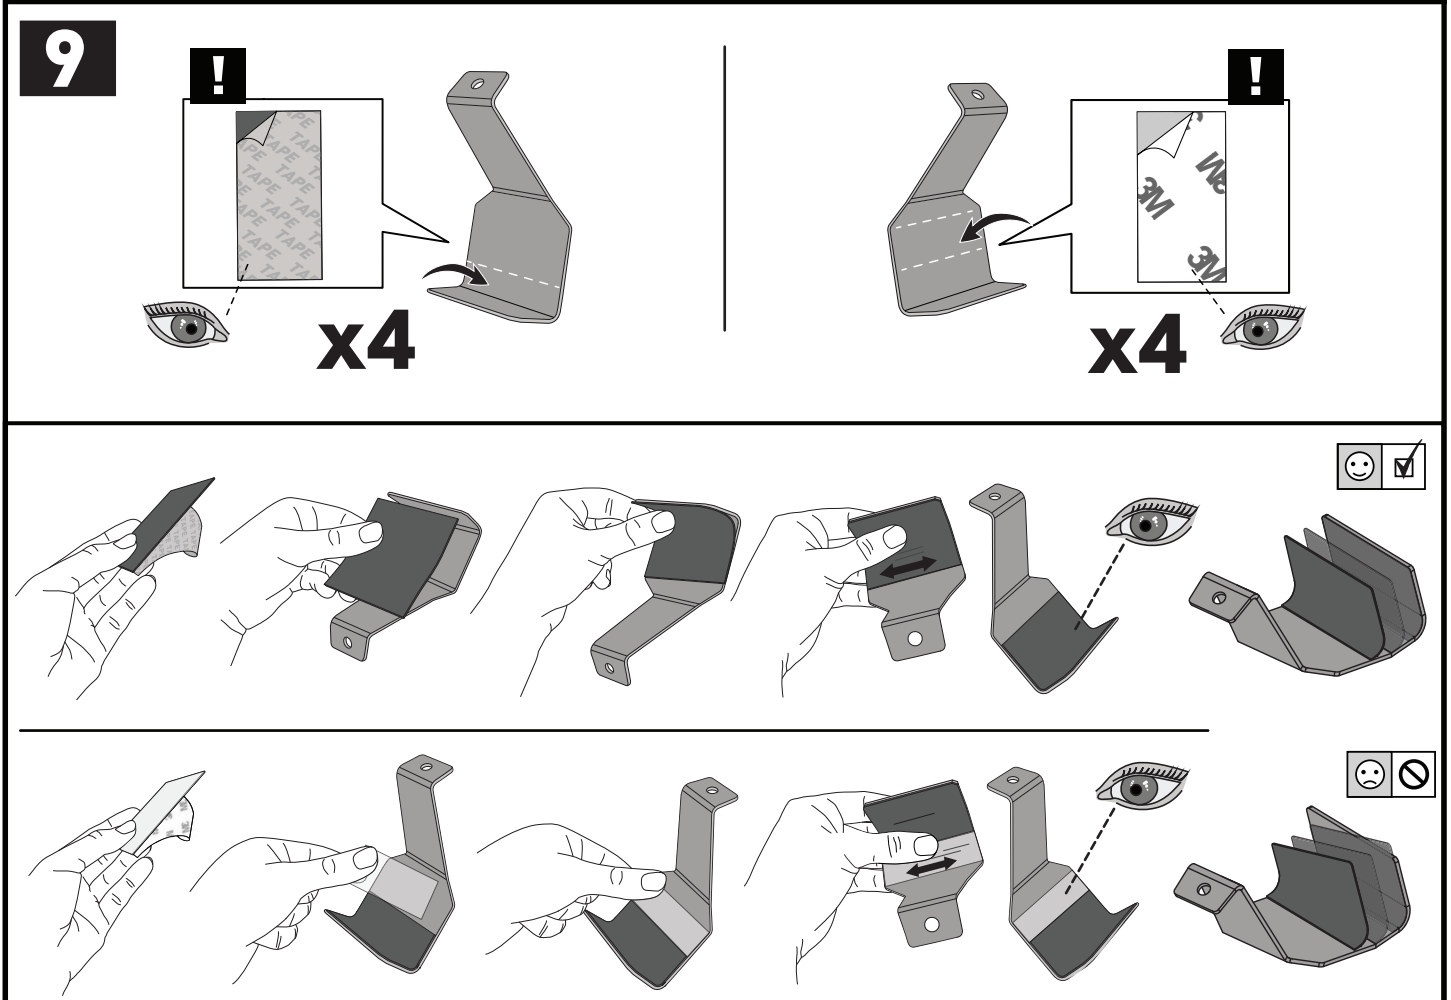

RL = 11-04-220

4

FR

RR

FL

RL

x4

		A	B
Ford Ranger Double Cab, 4dr Ute Nov 11- Jul 15	AU, EU, NZ, ZA	-A = 220 mm (8 5/8")	B = 530 mm (20 7/8")
Ford Ranger Double Cab, 4dr Ute Aug 15+	AU, EU, NZ, ZA	-A = 220 mm (8 5/8")	B = 530 mm (20 7/8")
Ford Ranger Single Cab, 2dr Ute 12 - 15	AU, EU, NZ, ZA	-A = 220 mm (8 5/8")	-
Ford Ranger Single Cab, 2dr Ute Jan 15+	AU, NZ, ZA	-A = 220 mm (8 5/8")	-
Ford Ranger Regular Cab, 2dr Ute 15+	EU	-A = 220 mm (8 5/8")	-
Ford Ranger Super Cab, 4dr Ute Jan 12 - 15	AU, EU, NZ, ZA	-A = 230 mm (9")	B = 370 mm (14 5/8")
Ford Ranger Super Cab, 4dr Ute Aug 15+	AU, EU, NZ, ZA	-A = 230 mm (9")	B = 370 mm (14 5/8")
Ford Ranger Raptor Double Cab, 4dr Ute 18+	AU, NZ, ZA	-A = 220 mm (8 5/8")	B = 530 mm (20 7/8")
Mazda BT-50 Dual Cab, 4dr Ute Nov 11- Aug 15	AU, EU, NZ, ZA	-A = 220 mm (8 5/8")	B = 530 mm (20 7/8")
Mazda BT-50 Dual Cab, 4dr Ute Sep 15 - May 18	AU, NZ	-A = 220 mm (8 5/8")	B = 530 mm (20 7/8")
Mazda BT-50 Dual Cab, 4dr Ute 15 - May 18	ZA	-A = 220 mm (8 5/8")	B = 530 mm (20 7/8")
Mazda BT-50 Dual Cab, 4dr Ute Jun 18+	AU, NZ, ZA	-A = 220 mm (8 5/8")	B = 530 mm (20 7/8")
Mazda BT-50 Freestyle Cab, 4dr Ute 11 Nov - 15 Aug	AU, NZ, ZA	-A = 230 mm (9")	B = 370 mm (14 5/8")
Mazda BT-50 Freestyle Cab, 4dr Ute Sep 15 - May 18	AU, NZ	-A = 230 mm (9")	B = 370 mm (14 5/8")
Mazda BT-50 Freestyle Cab, 4dr Ute 15 - May 18	ZA	-A = 230 mm (9")	B = 370 mm (14 5/8")
Mazda BT-50 Freestyle Cab, 4dr Ute Jun 18+	AU, NZ, ZA	-A = 230 mm (9")	B = 370 mm (14 5/8")
Mazda BT-50 Single Cab, 2dr Ute 11 Nov - 15 Aug	AU, NZ, ZA	-A = 220 mm (8 5/8")	-
Mazda BT-50 Single Cab, 2dr Ute Sep 15 - May 18	AU, NZ, ZA	-A = 220 mm (8 5/8")	-
Mazda BT-50 Single Cab, 2dr Ute Jun 18+	AU, NZ, ZA	-A = 220 mm (8 5/8")	-