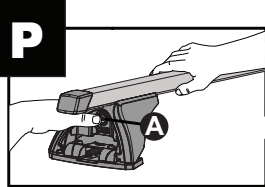

14

CLOSE • GESCHLOSSEN • CERRAR • FERMER • LUKKE • FECHAR • ЗАКРЫТЬ • CHIUDERE • BLISKO ZAVŘÍT • ZAVRIET' • GESLOTEN • STÄNGA • LUK • ЗАКРИТИ • SULKEA

15

x4