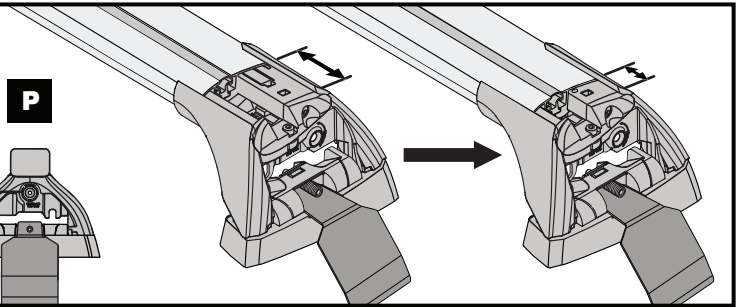

14

CLOSE • GESCHLOSSEN • CERRAR • FERMER • LUKKE • FECHAR • ЗАКРЫТЬ • CHIUDERE • BLISKO ZAVŘÍT • ZAVRIET' • GESLOTEN • STÄNGA • LUK • ЗАКРИТИ • SULKEA

15

x4