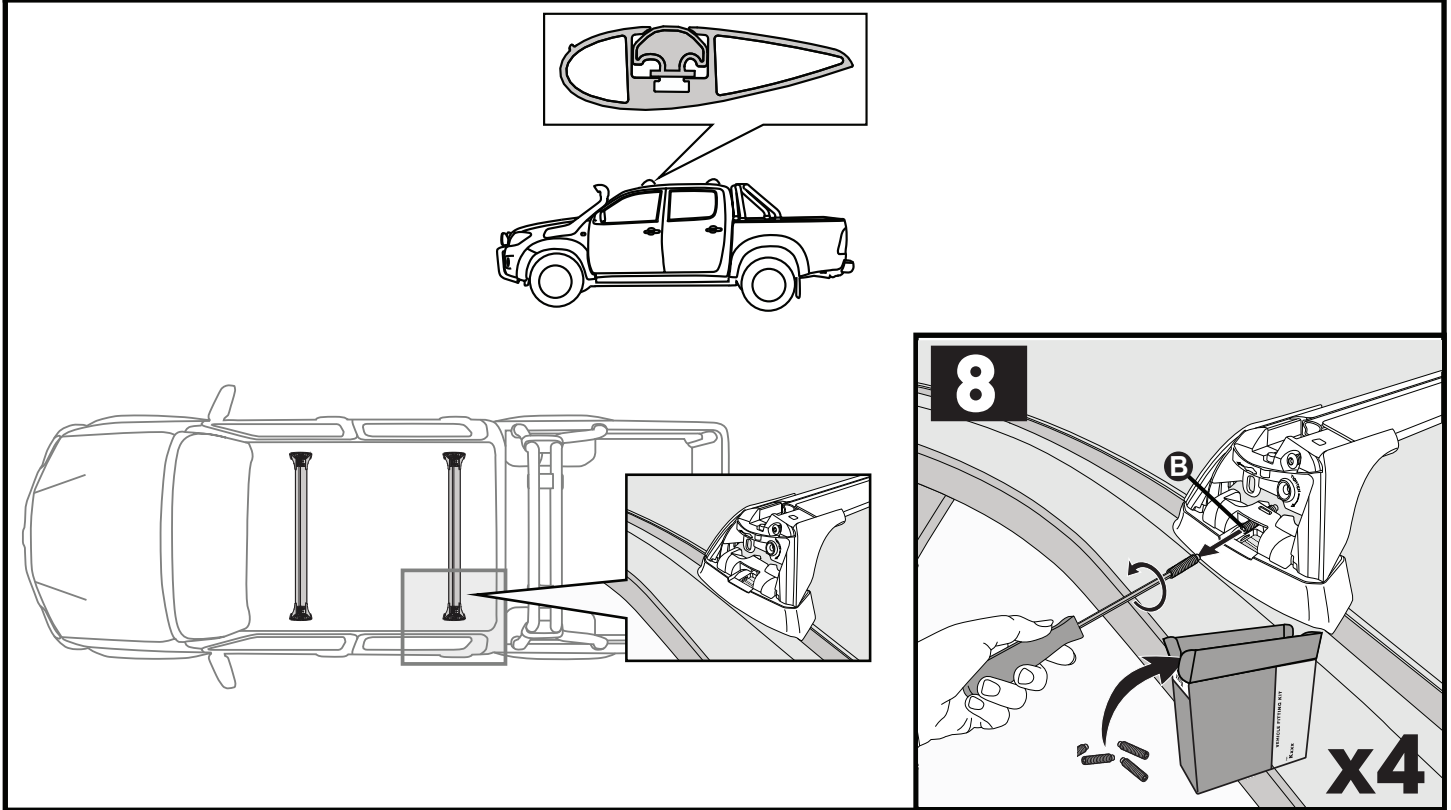

RL = 11-04-220

4

FR

RR

FL

RL

x4

		A	B
Ford Ranger Double Cab, 4dr Ute Nov 11- Jul 15	AU, EU, NZ, ZA	-A = 220 mm (8 5/8")	B = 530 mm (20 7/8")
Ford Ranger Double Cab, 4dr Ute Aug 15+	AU, EU, NZ, ZA	-A = 220 mm (8 5/8")	B = 530 mm (20 7/8")
Ford Ranger Single Cab, 2dr Ute 12 - 15	AU, EU, NZ, ZA	-A = 220 mm (8 5/8")	-
Ford Ranger Single Cab, 2dr Ute Jan 15+	AU, NZ, ZA	-A = 220 mm (8 5/8")	-
Ford Ranger Regular Cab, 2dr Ute 15+	EU	-A = 220 mm (8 5/8")	-
Ford Ranger Super Cab, 4dr Ute Jan 12 - 15	AU, EU, NZ, ZA	-A = 230 mm (9")	B = 370 mm (14 5/8")
Ford Ranger Super Cab, 4dr Ute Aug 15+	AU, EU, NZ, ZA	-A = 230 mm (9")	B = 370 mm (14 5/8")
Ford Ranger Raptor Double Cab, 4dr Ute 18+	AU, NZ, ZA	-A = 220 mm (8 5/8")	B = 530 mm (20 7/8")
Mazda BT-50 Dual Cab, 4dr Ute Nov 11- Aug 15	AU, EU, NZ, ZA	-A = 220 mm (8 5/8")	B = 530 mm (20 7/8")
Mazda BT-50 Dual Cab, 4dr Ute Sep 15 - May 18	AU, NZ	-A = 220 mm (8 5/8")	B = 530 mm (20 7/8")
Mazda BT-50 Dual Cab, 4dr Ute 15 - May 18	ZA	-A = 220 mm (8 5/8")	B = 530 mm (20 7/8")
Mazda BT-50 Dual Cab, 4dr Ute Jun 18+	AU, NZ, ZA	-A = 220 mm (8 5/8")	B = 530 mm (20 7/8")
Mazda BT-50 Freestyle Cab, 4dr Ute 11 Nov - 15 Aug	AU, NZ, ZA	-A = 230 mm (9")	B = 370 mm (14 5/8")
Mazda BT-50 Freestyle Cab, 4dr Ute Sep 15 - May 18	AU, NZ	-A = 230 mm (9")	B = 370 mm (14 5/8")
Mazda BT-50 Freestyle Cab, 4dr Ute 15 - May 18	ZA	-A = 230 mm (9")	B = 370 mm (14 5/8")
Mazda BT-50 Freestyle Cab, 4dr Ute Jun 18+	AU, NZ, ZA	-A = 230 mm (9")	B = 370 mm (14 5/8")
Mazda BT-50 Single Cab, 2dr Ute 11 Nov - 15 Aug	AU, NZ, ZA	-A = 220 mm (8 5/8")	-
Mazda BT-50 Single Cab, 2dr Ute Sep 15 - May 18	AU, NZ, ZA	-A = 220 mm (8 5/8")	-
Mazda BT-50 Single Cab, 2dr Ute Jun 18+	AU, NZ, ZA	-A = 220 mm (8 5/8")	-