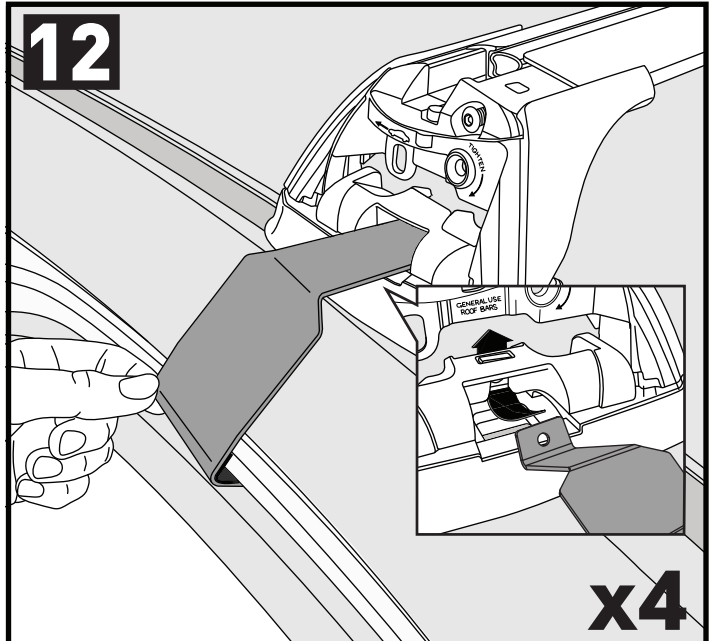

10

- **FR** = A609
- **FL** = A609
- **RR** = A610
- **RL** = A610

11

x4

12

x4

13

x4