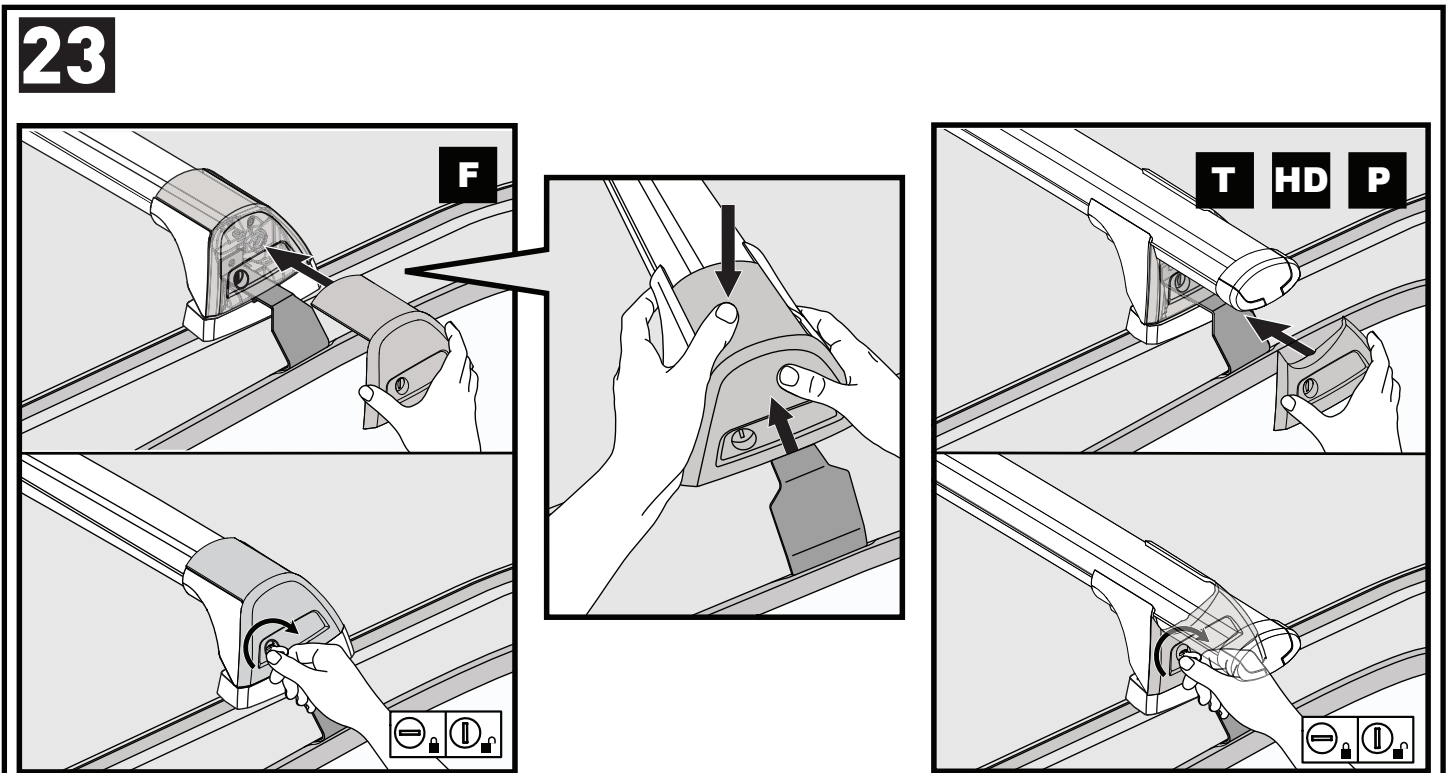

		1	2
Ford Ranger Double Cab, 4dr Ute Nov 11- Jul 15	AU, EU, NZ, ZA	X = 935 mm (36 3/4")	X = 915 mm (36")
Ford Ranger Double Cab, 4dr Ute Aug 15+	AU, EU, NZ, ZA	X = 935 mm (36 3/4")	X = 915 mm (36")
Ford Ranger Single Cab, 2dr Ute 12 - 15	AU, EU, NZ, ZA	X = 940 mm (37")	-
Ford Ranger Single Cab, 2dr Ute Jan 15+	AU, NZ, ZA	X = 940 mm (37")	-
Ford Ranger Regular Cab, 2dr Ute 15+	EU	X = 940 mm (37")	-
Ford Ranger Super Cab, 4dr Ute Jan 12 - 15	AU, EU, NZ, ZA	X = 935 mm (36 3/4")	X = 915 mm (36")
Ford Ranger Super Cab, 4dr Ute Aug 15+	AU, EU, NZ, ZA	X = 935 mm (36 3/4")	X = 915 mm (36")
Ford Ranger Raptor Double Cab, 4dr Ute 18+	AU, NZ, ZA	X = 937 mm (36 7/8")	X = 930 mm (36 5/8")
Mazda BT-50 Dual Cab, 4dr Ute Nov 11- Aug 15	AU, EU, NZ, ZA	X = 935 mm (36 3/4")	X = 915 mm (36")
Mazda BT-50 Dual Cab, 4dr Ute Sep 15 - May 18	AU, NZ	X = 935 mm (36 3/4")	X = 925 mm (36 3/8")
Mazda BT-50 Dual Cab, 4dr Ute 15 - May 18	ZA	X = 935 mm (36 3/4")	X = 925 mm (36 3/8")
Mazda BT-50 Dual Cab, 4dr Ute Jun 18+	AU, NZ, ZA	X = 935 mm (36 3/4")	X = 925 mm (36 3/8")
Mazda BT-50 Freestyle Cab, 4dr Ute 11 Nov - 15 Aug	AU, NZ, ZA	X = 935 mm (36 3/4")	X = 925 mm (36 3/8")
Mazda BT-50 Freestyle Cab, 4dr Ute Sep 15 - May 18	AU, NZ	X = 935 mm (36 3/4")	X = 925 mm (36 3/8")
Mazda BT-50 Freestyle Cab, 4dr Ute 15 - May 18	ZA	X = 935 mm (36 3/4")	X = 925 mm (36 3/8")
Mazda BT-50 Freestyle Cab, 4dr Ute Jun 18+	AU, NZ, ZA	X = 935 mm (36 3/4")	X = 925 mm (36 3/8")
Mazda BT-50 Single Cab, 2dr Ute 11 Nov - 15 Aug	AU, NZ, ZA	X = 940 mm (37")	-
Mazda BT-50 Single Cab, 2dr Ute Sep 15 - May 18	AU, NZ, ZA	X = 935 mm (36 3/4")	-
Mazda BT-50 Single Cab, 2dr Ute Jun 18+	AU, NZ, ZA	X = 935 mm (36 3/4")	-