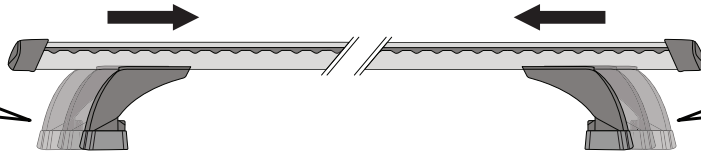

14

CLOSE • GESCHLOSSEN • CERRAR • FERMER • LUKKE • FECHAR • ЗАКРЫТЬ • CHIUDERE • BLISKO ZAVŘÍT • ZAVRIET' • GESLOTEN • STÄNGA • LUK • ЗАКРИТИ • SULKEA

15

x4