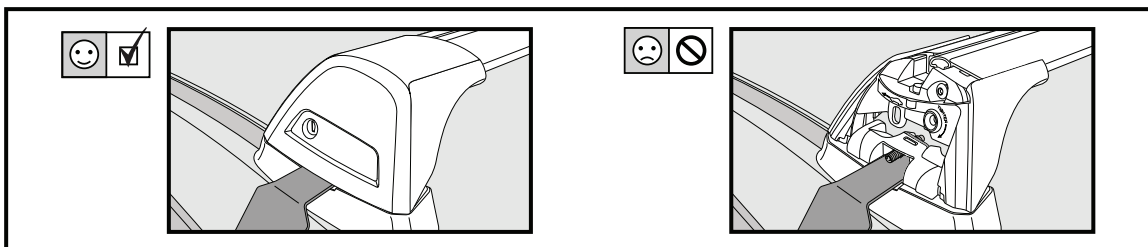

		1	2
Ford Ranger Double Cab, 4dr Ute Nov 11- Jul 15	AU, EU, NZ, ZA	X = 935 mm (36 3/4")	X = 915 mm (36")
Ford Ranger Double Cab, 4dr Ute Aug 15+	AU, EU, NZ, ZA	X = 935 mm (36 3/4")	X = 915 mm (36")
Ford Ranger Single Cab, 2dr Ute 12 - 15	AU, EU, NZ, ZA	X = 940 mm (37")	-
Ford Ranger Single Cab, 2dr Ute Jan 15+	AU, NZ, ZA	X = 940 mm (37")	-
Ford Ranger Regular Cab, 2dr Ute 15+	EU	X = 940 mm (37")	-
Ford Ranger Super Cab, 4dr Ute Jan 12 - 15	AU, EU, NZ, ZA	X = 935 mm (36 3/4")	X = 915 mm (36")
Ford Ranger Super Cab, 4dr Ute Aug 15+	AU, EU, NZ, ZA	X = 935 mm (36 3/4")	X = 915 mm (36")
Ford Ranger Raptor Double Cab, 4dr Ute 18+	AU, NZ, ZA	X = 937 mm (36 7/8")	X = 930 mm (36 5/8")
Mazda BT-50 Dual Cab, 4dr Ute Nov 11- Aug 15	AU, EU, NZ, ZA	X = 935 mm (36 3/4")	X = 915 mm (36")
Mazda BT-50 Dual Cab, 4dr Ute Sep 15 - May 18	AU, NZ	X = 935 mm (36 3/4")	X = 925 mm (36 3/8")
Mazda BT-50 Dual Cab, 4dr Ute 15 - May 18	ZA	X = 935 mm (36 3/4")	X = 925 mm (36 3/8")
Mazda BT-50 Dual Cab, 4dr Ute Jun 18+	AU, NZ, ZA	X = 935 mm (36 3/4")	X = 925 mm (36 3/8")
Mazda BT-50 Freestyle Cab, 4dr Ute 11 Nov - 15 Aug	AU, NZ, ZA	X = 935 mm (36 3/4")	X = 925 mm (36 3/8")
Mazda BT-50 Freestyle Cab, 4dr Ute Sep 15 - May 18	AU, NZ	X = 935 mm (36 3/4")	X = 925 mm (36 3/8")
Mazda BT-50 Freestyle Cab, 4dr Ute 15 - May 18	ZA	X = 935 mm (36 3/4")	X = 925 mm (36 3/8")
Mazda BT-50 Freestyle Cab, 4dr Ute Jun 18+	AU, NZ, ZA	X = 935 mm (36 3/4")	X = 925 mm (36 3/8")
Mazda BT-50 Single Cab, 2dr Ute 11 Nov - 15 Aug	AU, NZ, ZA	X = 940 mm (37")	-
Mazda BT-50 Single Cab, 2dr Ute Sep 15 - May 18	AU, NZ, ZA	X = 935 mm (36 3/4")	-
Mazda BT-50 Single Cab, 2dr Ute Jun 18+	AU, NZ, ZA	X = 935 mm (36 3/4")	-