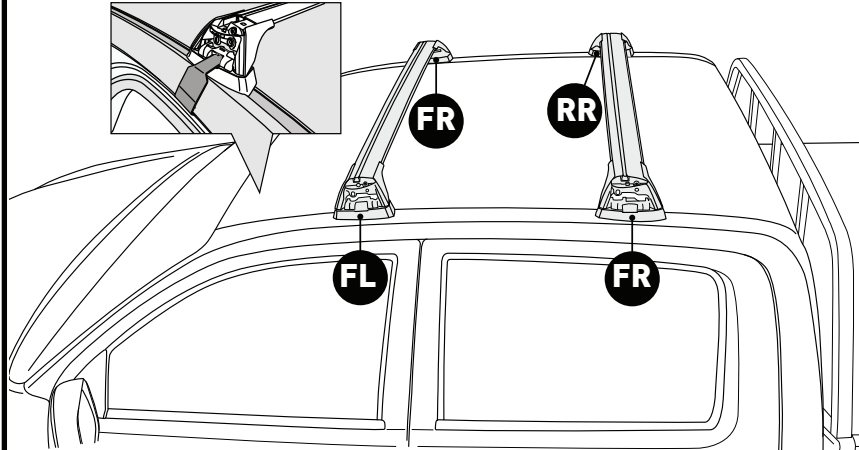

10

- **FR** = A609
- **FL** = A609
- **RR** = A610
- **RL** = A610

11

x4

12

x4

13

x4