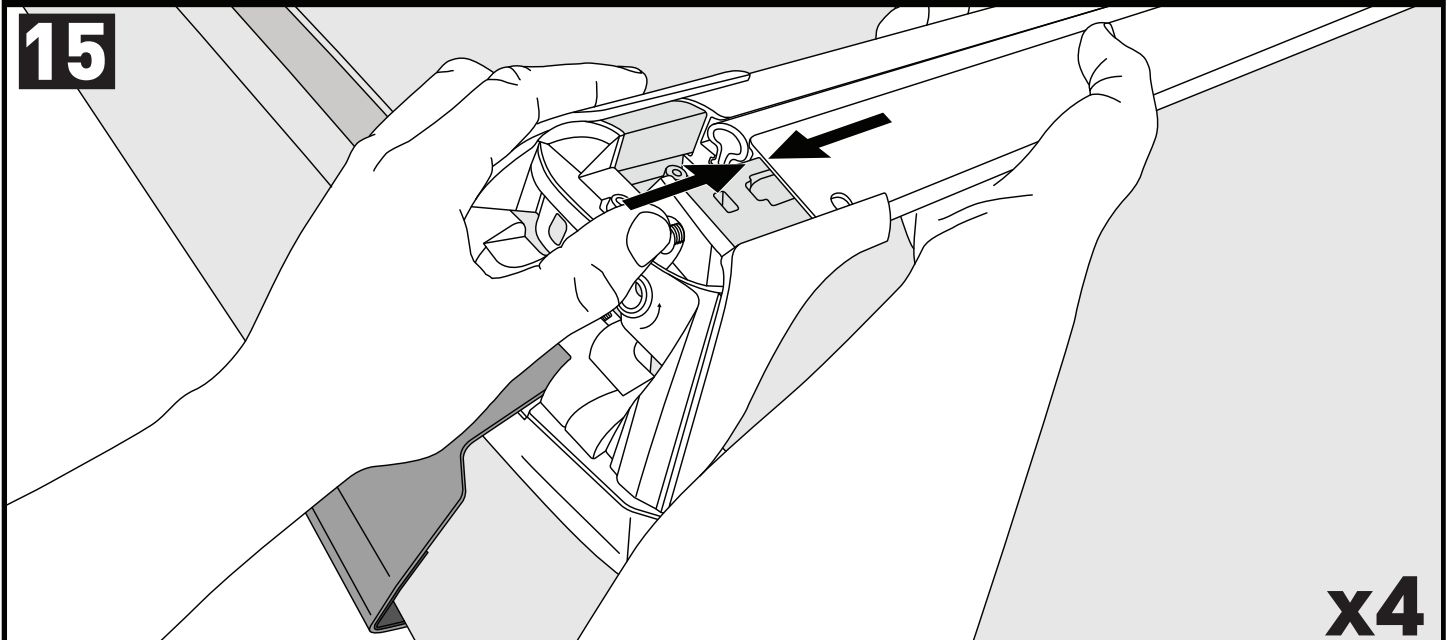

CLOSE • GESCHLOSSEN • CERRAR • FERMER • LUKKE • FECHAR • ЗАКРЫТЬ • CHIUDERE • BLISKO ZAVŘÍT • ZAVRIET' • GESLOTEN • STÄNGA • LUK • ЗАКРИТИ • SULKEA

15