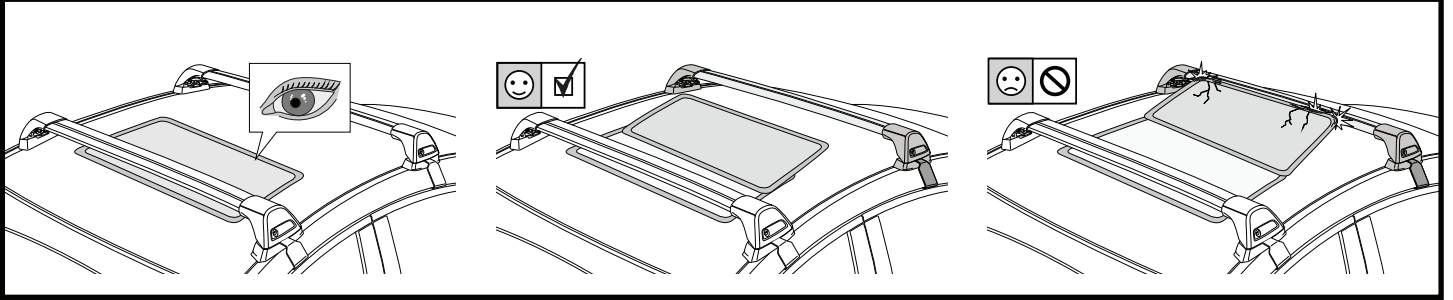

1

F

T

HD

P

x4

2

HD/P

F/T

x10

A

x4

3

FR = 11-04-220

FL = 11-04-220

RR = 11-04-220

RL = 11-04-220

4

FR

RR

FL

RL

x4