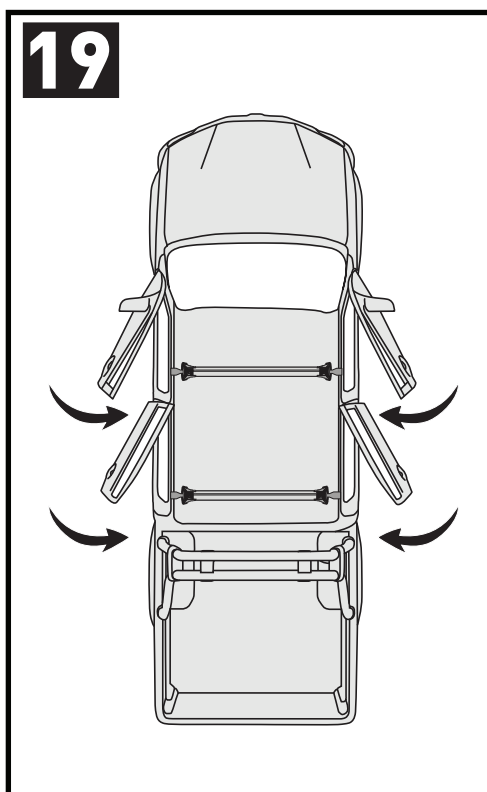

		1	2
Ford Ranger Double Cab, 4dr Ute Nov 11- Jul 15	AU, EU, NZ, ZA	X = 935 mm (36 3/4")	X = 915 mm (36")
Ford Ranger Double Cab, 4dr Ute Aug 15+	AU, EU, NZ, ZA	X = 935 mm (36 3/4")	X = 915 mm (36")
Ford Ranger Single Cab, 2dr Ute 12 - 15	AU, EU, NZ, ZA	X = 940 mm (37")	-
Ford Ranger Single Cab, 2dr Ute Jan 15+	AU, NZ, ZA	X = 940 mm (37")	-
Ford Ranger Regular Cab, 2dr Ute 15+	EU	X = 940 mm (37")	-
Ford Ranger Super Cab, 4dr Ute Jan 12 - 15	AU, EU, NZ, ZA	X = 935 mm (36 3/4")	X = 915 mm (36")
Ford Ranger Super Cab, 4dr Ute Aug 15+	AU, EU, NZ, ZA	X = 935 mm (36 3/4")	X = 915 mm (36")
Ford Ranger Raptor Double Cab, 4dr Ute 18+	AU, NZ, ZA	X = 937 mm (36 7/8")	X = 930 mm (36 5/8")
Mazda BT-50 Dual Cab, 4dr Ute Nov 11- Aug 15	AU, EU, NZ, ZA	X = 935 mm (36 3/4")	X = 915 mm (36")
Mazda BT-50 Dual Cab, 4dr Ute Sep 15 - May 18	AU, NZ	X = 935 mm (36 3/4")	X = 925 mm (36 3/8")
Mazda BT-50 Dual Cab, 4dr Ute 15 - May 18	ZA	X = 935 mm (36 3/4")	X = 925 mm (36 3/8")
Mazda BT-50 Dual Cab, 4dr Ute Jun 18+	AU, NZ, ZA	X = 935 mm (36 3/4")	X = 925 mm (36 3/8")
Mazda BT-50 Freestyle Cab, 4dr Ute 11 Nov - 15 Aug	AU, NZ, ZA	X = 935 mm (36 3/4")	X = 925 mm (36 3/8")
Mazda BT-50 Freestyle Cab, 4dr Ute Sep 15 - May 18	AU, NZ	X = 935 mm (36 3/4")	X = 925 mm (36 3/8")
Mazda BT-50 Freestyle Cab, 4dr Ute 15 - May 18	ZA	X = 935 mm (36 3/4")	X = 925 mm (36 3/8")
Mazda BT-50 Freestyle Cab, 4dr Ute Jun 18+	AU, NZ, ZA	X = 935 mm (36 3/4")	X = 925 mm (36 3/8")
Mazda BT-50 Single Cab, 2dr Ute 11 Nov - 15 Aug	AU, NZ, ZA	X = 940 mm (37")	-
Mazda BT-50 Single Cab, 2dr Ute Sep 15 - May 18	AU, NZ, ZA	X = 935 mm (36 3/4")	-
Mazda BT-50 Single Cab, 2dr Ute Jun 18+	AU, NZ, ZA	X = 935 mm (36 3/4")	-