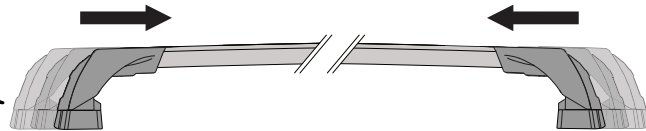

14

CLOSE • GESCHLOSSEN • CERRAR • FERMER • LUKKE • FECHAR • ЗАКРЫТЬ • CHIUDERE • BLISKO ZAVŘÍT • ZAVRIET' • GESLOTEN • STÄNGA • LUK • ЗАКРИТИ • SULKEA

15

x4