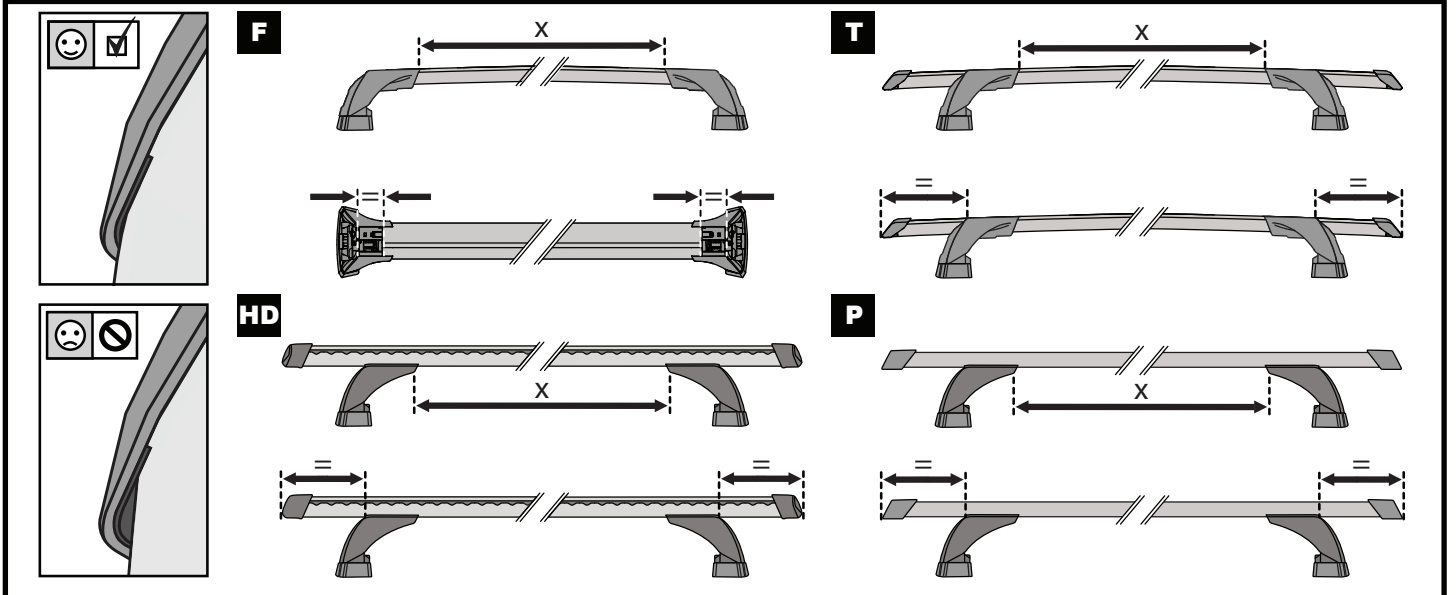

		1	2
Ford Ranger Double Cab, 4dr Ute Nov 11- Jul 15	AU, EU, NZ, ZA	X = 935 mm (36 3/4")	X = 915 mm (36")
Ford Ranger Double Cab, 4dr Ute Aug 15+	AU, EU, NZ, ZA	X = 935 mm (36 3/4")	X = 915 mm (36")
Ford Ranger Single Cab, 2dr Ute 12 - 15	AU, EU, NZ, ZA	X = 940 mm (37")	-
Ford Ranger Single Cab, 2dr Ute Jan 15+	AU, NZ, ZA	X = 940 mm (37")	-
Ford Ranger Regular Cab, 2dr Ute 15+	EU	X = 940 mm (37")	-
Ford Ranger Super Cab, 4dr Ute Jan 12 - 15	AU, EU, NZ, ZA	X = 935 mm (36 3/4")	X = 915 mm (36")
Ford Ranger Super Cab, 4dr Ute Aug 15+	AU, EU, NZ, ZA	X = 935 mm (36 3/4")	X = 915 mm (36")
Ford Ranger Raptor Double Cab, 4dr Ute 18+	AU, NZ, ZA	X = 937 mm (36 7/8")	X = 930 mm (36 5/8")
Mazda BT-50 Dual Cab, 4dr Ute Nov 11- Aug 15	AU, EU, NZ, ZA	X = 935 mm (36 3/4")	X = 915 mm (36")
Mazda BT-50 Dual Cab, 4dr Ute Sep 15 - May 18	AU, NZ	X = 935 mm (36 3/4")	X = 925 mm (36 3/8")
Mazda BT-50 Dual Cab, 4dr Ute 15 - May 18	ZA	X = 935 mm (36 3/4")	X = 925 mm (36 3/8")
Mazda BT-50 Dual Cab, 4dr Ute Jun 18+	AU, NZ, ZA	X = 935 mm (36 3/4")	X = 925 mm (36 3/8")
Mazda BT-50 Freestyle Cab, 4dr Ute 11 Nov - 15 Aug	AU, NZ, ZA	X = 935 mm (36 3/4")	X = 925 mm (36 3/8")
Mazda BT-50 Freestyle Cab, 4dr Ute Sep 15 - May 18	AU, NZ	X = 935 mm (36 3/4")	X = 925 mm (36 3/8")
Mazda BT-50 Freestyle Cab, 4dr Ute 15 - May 18	ZA	X = 935 mm (36 3/4")	X = 925 mm (36 3/8")
Mazda BT-50 Freestyle Cab, 4dr Ute Jun 18+	AU, NZ, ZA	X = 935 mm (36 3/4")	X = 925 mm (36 3/8")
Mazda BT-50 Single Cab, 2dr Ute 11 Nov - 15 Aug	AU, NZ, ZA	X = 940 mm (37")	-
Mazda BT-50 Single Cab, 2dr Ute Sep 15 - May 18	AU, NZ, ZA	X = 935 mm (36 3/4")	-
Mazda BT-50 Single Cab, 2dr Ute Jun 18+	AU, NZ, ZA	X = 935 mm (36 3/4")	-