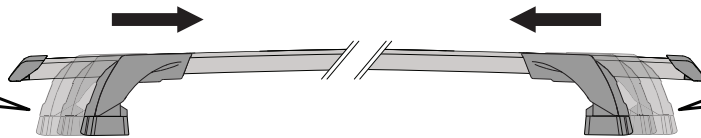

14

CLOSE • GESCHLOSSEN • CERRAR • FERMER • LUKKE • FECHAR • ЗАКРЫТЬ • CHIUDERE • BLISKO ZAVŘÍT • ZAVRIET' • GESLOTEN • STÄNGA • LUK • ЗАКРИТИ • SULKEA

15

x4