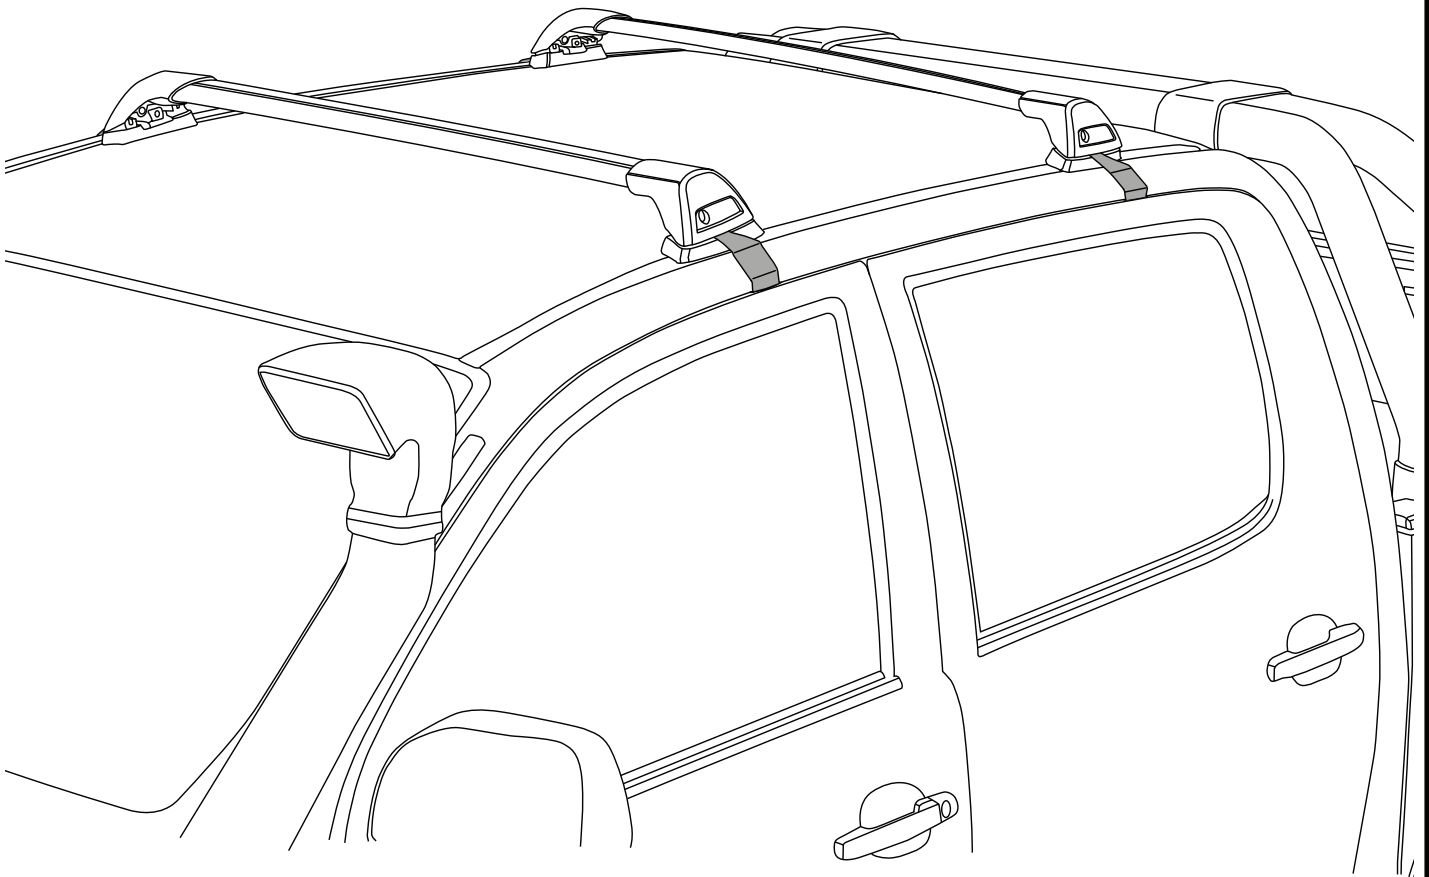

K611

Fitting Kit