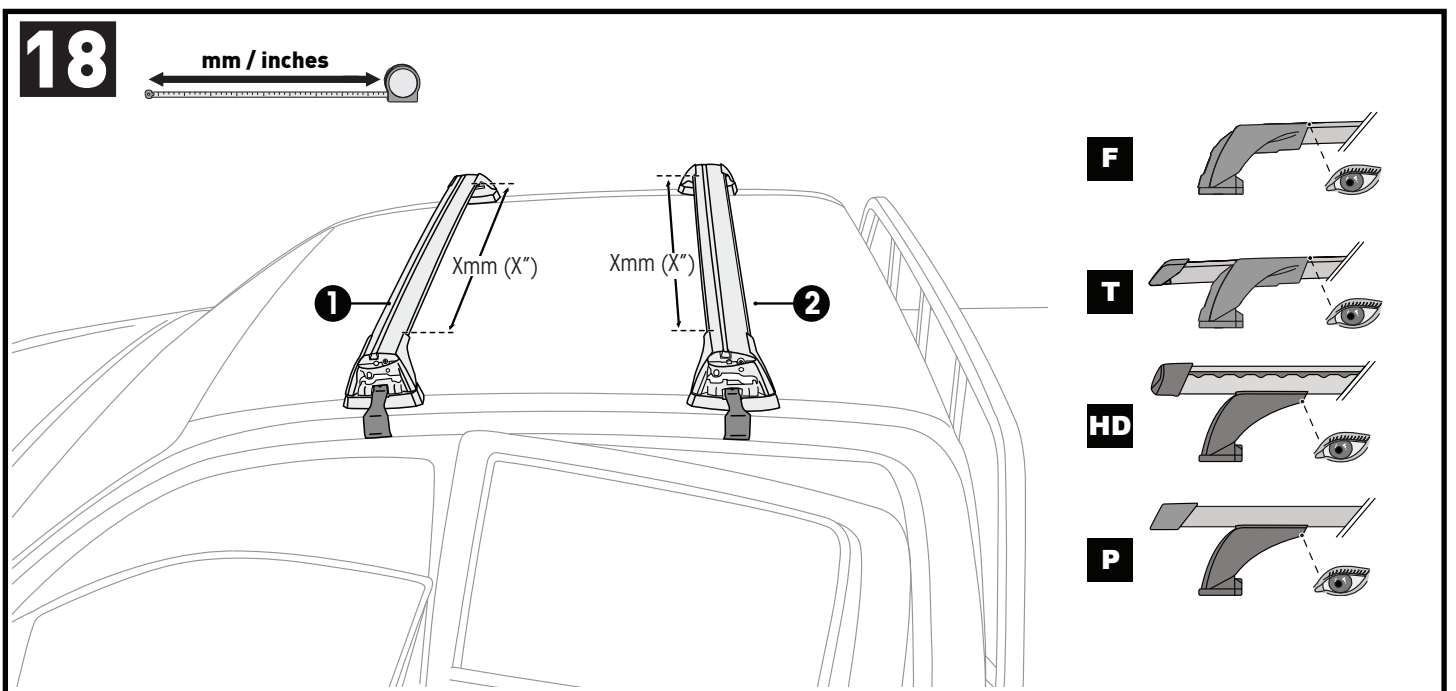

		1	2
Ford Ranger Double Cab, 4dr Ute Nov 11- Jul 15	AU, EU, NZ, ZA	X = 935 mm (36 3/4")	X = 915 mm (36")
Ford Ranger Double Cab, 4dr Ute Aug 15+	AU, EU, NZ, ZA	X = 935 mm (36 3/4")	X = 915 mm (36")
Ford Ranger Single Cab, 2dr Ute 12 - 15	AU, EU, NZ, ZA	X = 940 mm (37")	-
Ford Ranger Single Cab, 2dr Ute Jan 15+	AU, NZ, ZA	X = 940 mm (37")	-
Ford Ranger Regular Cab, 2dr Ute 15+	EU	X = 940 mm (37")	-
Ford Ranger Super Cab, 4dr Ute Jan 12 - 15	AU, EU, NZ, ZA	X = 935 mm (36 3/4")	X = 915 mm (36")
Ford Ranger Super Cab, 4dr Ute Aug 15+	AU, EU, NZ, ZA	X = 935 mm (36 3/4")	X = 915 mm (36")
Ford Ranger Raptor Double Cab, 4dr Ute 18+	AU, NZ, ZA	X = 937 mm (36 7/8")	X = 930 mm (36 5/8")
Mazda BT-50 Dual Cab, 4dr Ute Nov 11- Aug 15	AU, EU, NZ, ZA	X = 935 mm (36 3/4")	X = 915 mm (36")
Mazda BT-50 Dual Cab, 4dr Ute Sep 15 - May 18	AU, NZ	X = 935 mm (36 3/4")	X = 925 mm (36 3/8")
Mazda BT-50 Dual Cab, 4dr Ute 15 - May 18	ZA	X = 935 mm (36 3/4")	X = 925 mm (36 3/8")
Mazda BT-50 Dual Cab, 4dr Ute Jun 18+	AU, NZ, ZA	X = 935 mm (36 3/4")	X = 925 mm (36 3/8")
Mazda BT-50 Freestyle Cab, 4dr Ute 11 Nov - 15 Aug	AU, NZ, ZA	X = 935 mm (36 3/4")	X = 925 mm (36 3/8")
Mazda BT-50 Freestyle Cab, 4dr Ute Sep 15 - May 18	AU, NZ	X = 935 mm (36 3/4")	X = 925 mm (36 3/8")
Mazda BT-50 Freestyle Cab, 4dr Ute 15 - May 18	ZA	X = 935 mm (36 3/4")	X = 925 mm (36 3/8")
Mazda BT-50 Freestyle Cab, 4dr Ute Jun 18+	AU, NZ, ZA	X = 935 mm (36 3/4")	X = 925 mm (36 3/8")
Mazda BT-50 Single Cab, 2dr Ute 11 Nov - 15 Aug	AU, NZ, ZA	X = 940 mm (37")	-
Mazda BT-50 Single Cab, 2dr Ute Sep 15 - May 18	AU, NZ, ZA	X = 935 mm (36 3/4")	-
Mazda BT-50 Single Cab, 2dr Ute Jun 18+	AU, NZ, ZA	X = 935 mm (36 3/4")	-