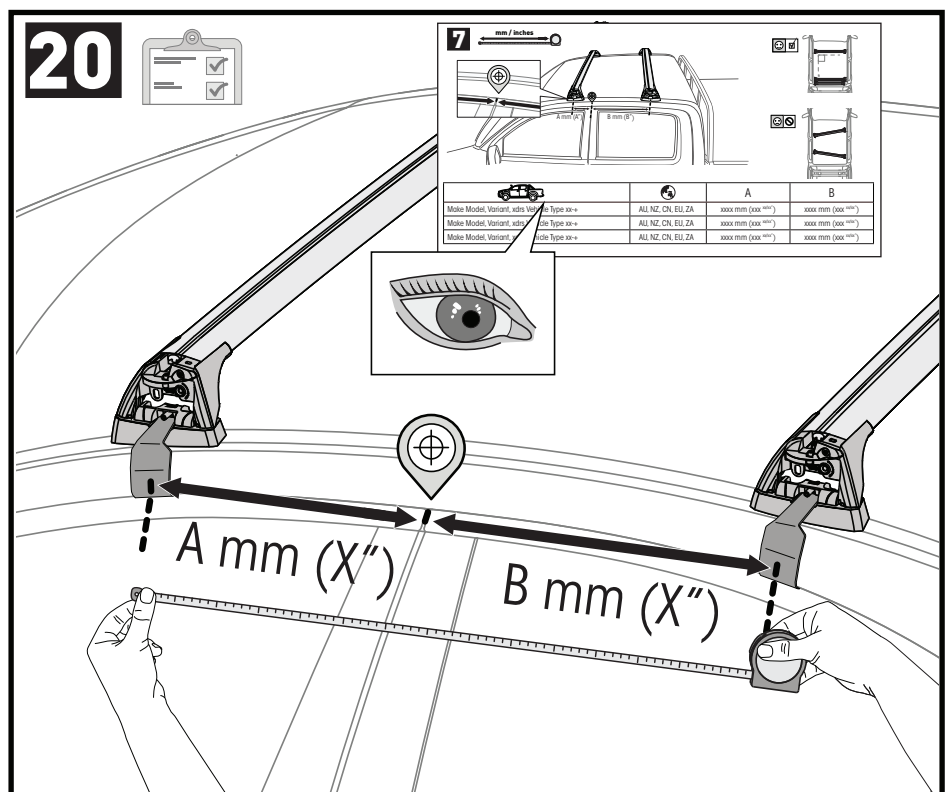

		1	2
Ford Ranger Double Cab, 4dr Ute Nov 11- Jul 15	AU, EU, NZ, ZA	X = 935 mm (36 3/4")	X = 915 mm (36")
Ford Ranger Double Cab, 4dr Ute Aug 15+	AU, EU, NZ, ZA	X = 935 mm (36 3/4")	X = 915 mm (36")
Ford Ranger Single Cab, 2dr Ute 12 - 15	AU, EU, NZ, ZA	X = 940 mm (37")	-
Ford Ranger Single Cab, 2dr Ute Jan 15+	AU, NZ, ZA	X = 940 mm (37")	-
Ford Ranger Regular Cab, 2dr Ute 15+	EU	X = 940 mm (37")	-
Ford Ranger Super Cab, 4dr Ute Jan 12 - 15	AU, EU, NZ, ZA	X = 935 mm (36 3/4")	X = 915 mm (36")
Ford Ranger Super Cab, 4dr Ute Aug 15+	AU, EU, NZ, ZA	X = 935 mm (36 3/4")	X = 915 mm (36")
Ford Ranger Raptor Double Cab, 4dr Ute 18+	AU, NZ, ZA	X = 937 mm (36 7/8")	X = 930 mm (36 5/8")
Mazda BT-50 Dual Cab, 4dr Ute Nov 11- Aug 15	AU, EU, NZ, ZA	X = 935 mm (36 3/4")	X = 915 mm (36")
Mazda BT-50 Dual Cab, 4dr Ute Sep 15 - May 18	AU, NZ	X = 935 mm (36 3/4")	X = 925 mm (36 3/8")
Mazda BT-50 Dual Cab, 4dr Ute 15 - May 18	ZA	X = 935 mm (36 3/4")	X = 925 mm (36 3/8")
Mazda BT-50 Dual Cab, 4dr Ute Jun 18+	AU, NZ, ZA	X = 935 mm (36 3/4")	X = 925 mm (36 3/8")
Mazda BT-50 Freestyle Cab, 4dr Ute 11 Nov - 15 Aug	AU, NZ, ZA	X = 935 mm (36 3/4")	X = 925 mm (36 3/8")
Mazda BT-50 Freestyle Cab, 4dr Ute Sep 15 - May 18	AU, NZ	X = 935 mm (36 3/4")	X = 925 mm (36 3/8")
Mazda BT-50 Freestyle Cab, 4dr Ute 15 - May 18	ZA	X = 935 mm (36 3/4")	X = 925 mm (36 3/8")
Mazda BT-50 Freestyle Cab, 4dr Ute Jun 18+	AU, NZ, ZA	X = 935 mm (36 3/4")	X = 925 mm (36 3/8")
Mazda BT-50 Single Cab, 2dr Ute 11 Nov - 15 Aug	AU, NZ, ZA	X = 940 mm (37")	-
Mazda BT-50 Single Cab, 2dr Ute Sep 15 - May 18	AU, NZ, ZA	X = 935 mm (36 3/4")	-
Mazda BT-50 Single Cab, 2dr Ute Jun 18+	AU, NZ, ZA	X = 935 mm (36 3/4")	-