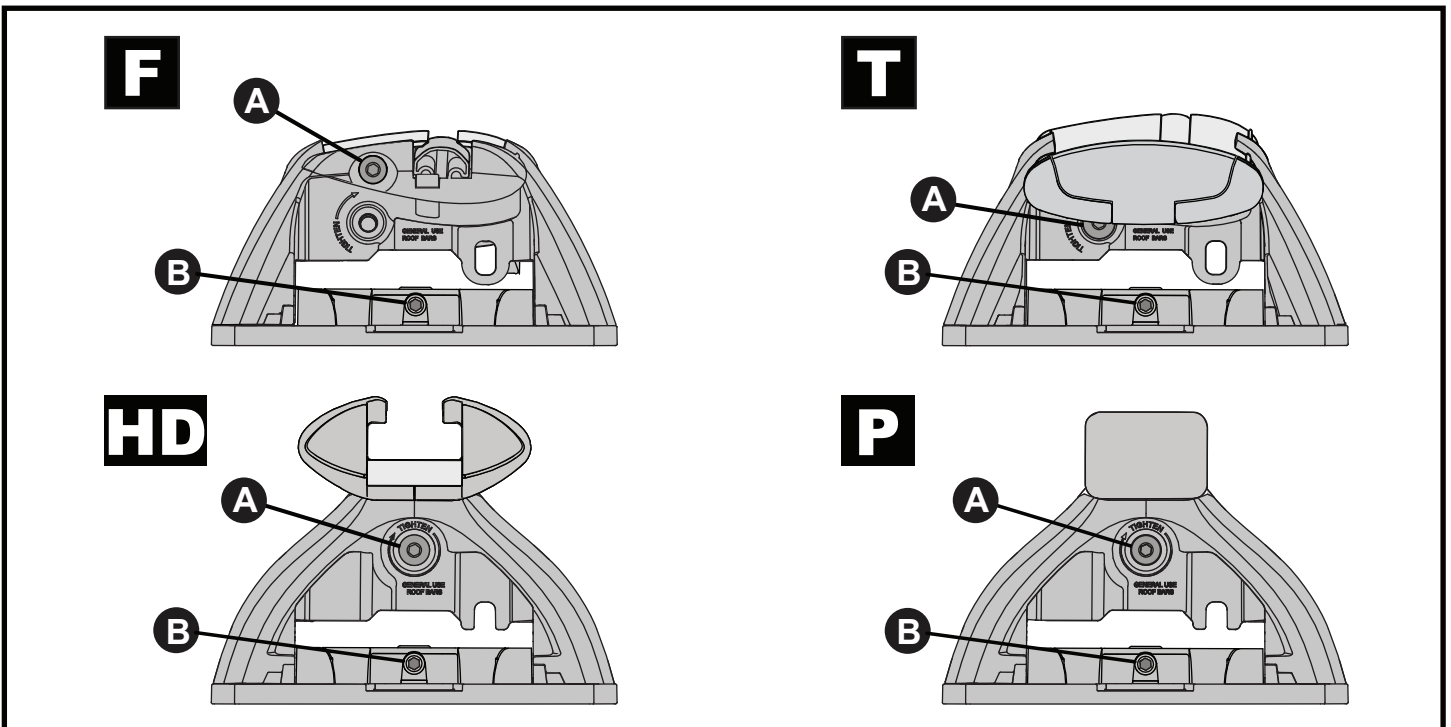

**ATTENTION • ACHTUNG • ATENCIÓN • ATTENTION • OPPMERKSOMHET • ATENÇÃO • ВНИМАНИЕ • ATTENZIONE
UWAGA • UPOZORNĚNÍ • UPOZORNENIE • LET OP • UPPMÄRKSAMHET • OPMÆRKSOMHED • УВАГА • HUOMIO**