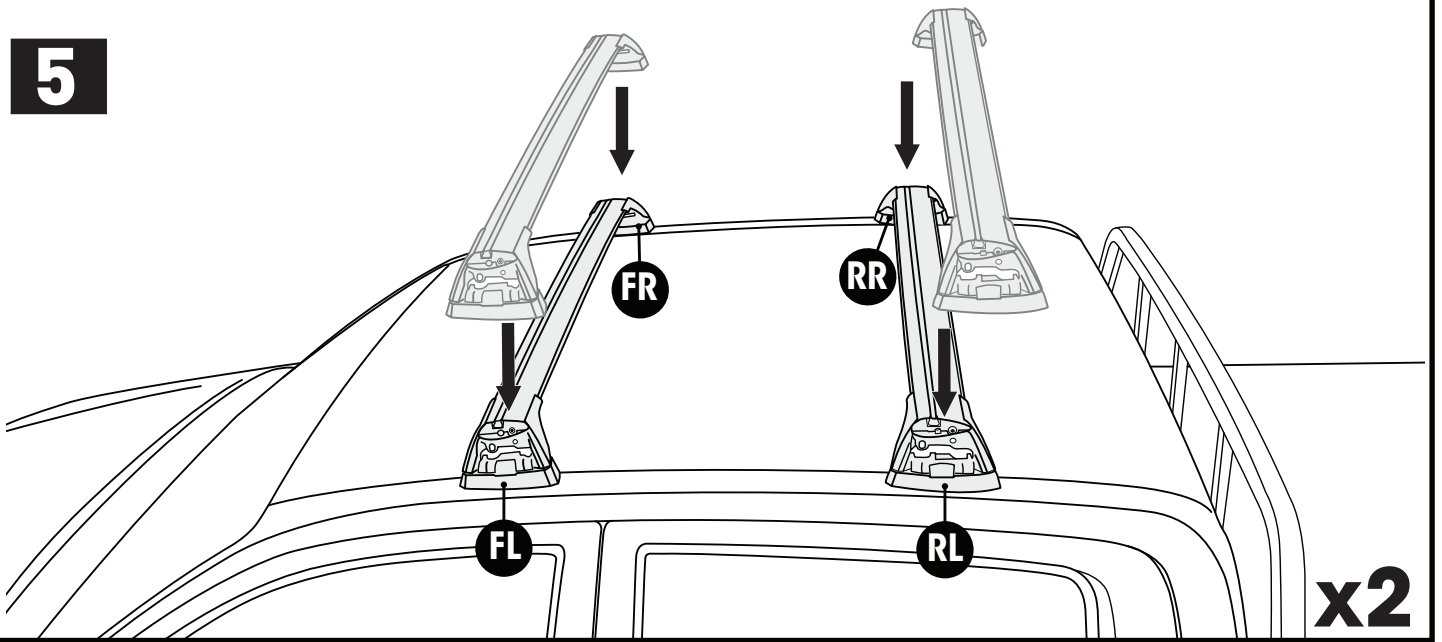

RL = 11-04-220

4

FR

RR

FL

RL

x4

		A	B
Ford Ranger Double Cab, 4dr Ute Nov 11- Jul 15	AU, EU, NZ, ZA	-A = 220 mm (8 5/8")	B = 530 mm (20 7/8")
Ford Ranger Double Cab, 4dr Ute Aug 15+	AU, EU, NZ, ZA	-A = 220 mm (8 5/8")	B = 530 mm (20 7/8")
Ford Ranger Single Cab, 2dr Ute 12 - 15	AU, EU, NZ, ZA	-A = 220 mm (8 5/8")	-
Ford Ranger Single Cab, 2dr Ute Jan 15+	AU, NZ, ZA	-A = 220 mm (8 5/8")	-
Ford Ranger Regular Cab, 2dr Ute 15+	EU	-A = 220 mm (8 5/8")	-
Ford Ranger Super Cab, 4dr Ute Jan 12 - 15	AU, EU, NZ, ZA	-A = 230 mm (9")	B = 370 mm (14 5/8")
Ford Ranger Super Cab, 4dr Ute Aug 15+	AU, EU, NZ, ZA	-A = 230 mm (9")	B = 370 mm (14 5/8")
Ford Ranger Raptor Double Cab, 4dr Ute 18+	AU, NZ, ZA	-A = 220 mm (8 5/8")	B = 530 mm (20 7/8")
Mazda BT-50 Dual Cab, 4dr Ute Nov 11- Aug 15	AU, EU, NZ, ZA	-A = 220 mm (8 5/8")	B = 530 mm (20 7/8")
Mazda BT-50 Dual Cab, 4dr Ute Sep 15 - May 18	AU, NZ	-A = 220 mm (8 5/8")	B = 530 mm (20 7/8")
Mazda BT-50 Dual Cab, 4dr Ute 15 - May 18	ZA	-A = 220 mm (8 5/8")	B = 530 mm (20 7/8")
Mazda BT-50 Dual Cab, 4dr Ute Jun 18+	AU, NZ, ZA	-A = 220 mm (8 5/8")	B = 530 mm (20 7/8")
Mazda BT-50 Freestyle Cab, 4dr Ute 11 Nov - 15 Aug	AU, NZ, ZA	-A = 230 mm (9")	B = 370 mm (14 5/8")
Mazda BT-50 Freestyle Cab, 4dr Ute Sep 15 - May 18	AU, NZ	-A = 230 mm (9")	B = 370 mm (14 5/8")
Mazda BT-50 Freestyle Cab, 4dr Ute 15 - May 18	ZA	-A = 230 mm (9")	B = 370 mm (14 5/8")
Mazda BT-50 Freestyle Cab, 4dr Ute Jun 18+	AU, NZ, ZA	-A = 230 mm (9")	B = 370 mm (14 5/8")
Mazda BT-50 Single Cab, 2dr Ute 11 Nov - 15 Aug	AU, NZ, ZA	-A = 220 mm (8 5/8")	-
Mazda BT-50 Single Cab, 2dr Ute Sep 15 - May 18	AU, NZ, ZA	-A = 220 mm (8 5/8")	-
Mazda BT-50 Single Cab, 2dr Ute Jun 18+	AU, NZ, ZA	-A = 220 mm (8 5/8")	-