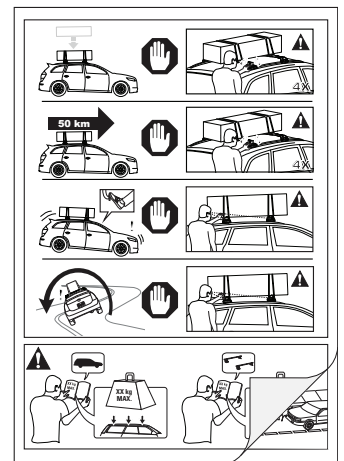

Yakima Australia Pty Ltd
17 Hinkler Court, Brendale
QLD 4500, Australia
1800 143 548
www.prorack.com.au
www.whispbar.com.au

Yakima Products, Inc.
4101 Kruse Way
Lake Oswego, OR. 97035 USA
888 925 4621
www.yakima.com

WORKS WITH: