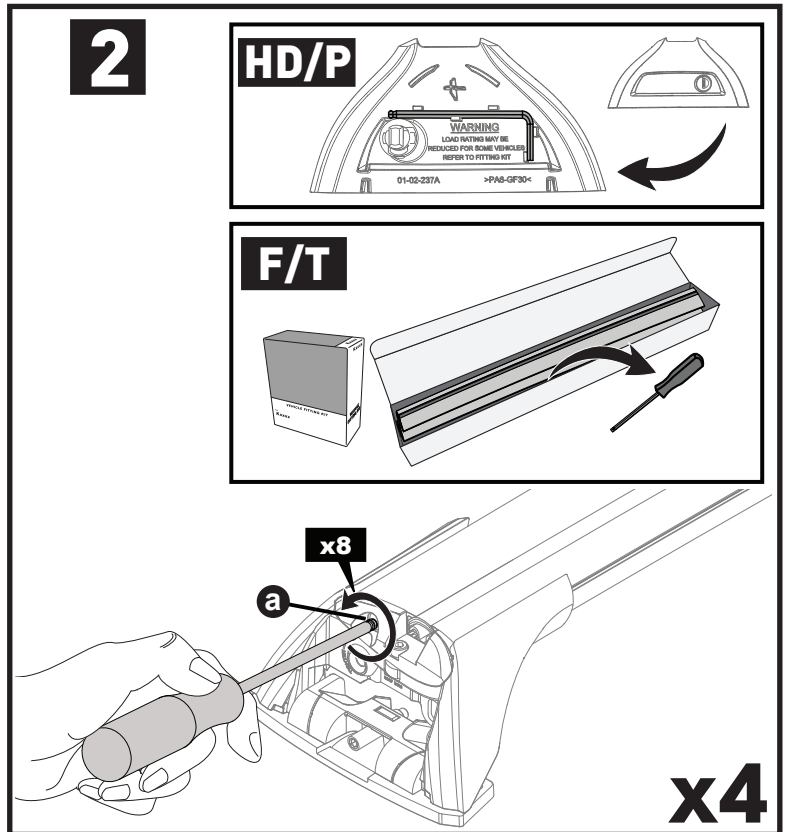

ATTENTION • ACHTUNG • ATENCIÓN • ATTENTION • OPPMERKSOMHET • ATENÇÃO • ВНИМАНИЕ • ATTENZIONE
UWAGA • UPOZORNĚNÍ • UPOZORNENIE • LET OP • UPPMÄRKSAMHET • OPMÆRKSOMHED • УВАГА • HUOMIO