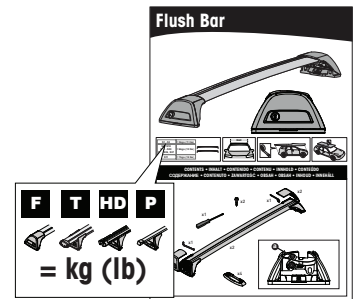

ATTENTION • ACHTUNG • ATENCIÓN • ATTENTION • OPPMERKSOMHET • ATENÇÃO • ВНИМАНИЕ • ATTENZIONE
UWAGA • UPOZORNĚNÍ • UPOZORNENIE • LET OP • UPPMÄRKSAMHET • OPMÆRKSOMHED • УВАГА • HUOMIO