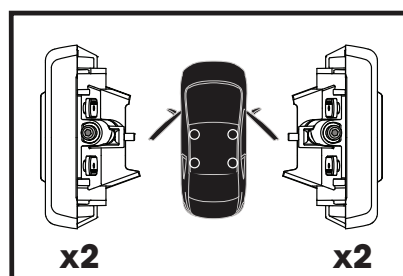

ATTENTION • ACHTUNG • ATENCIÓN • ATTENTION • OPPMERKSOMHET • ATENÇÃO • ВНИМАНИЕ • ATTENZIONE
UWAGA • UPOZORNĚNÍ • UPOZORNENIE • LET OP • UPPMÄRKSAMHET • OPMÆRKSOMHED • УВАГА • HUOMIO