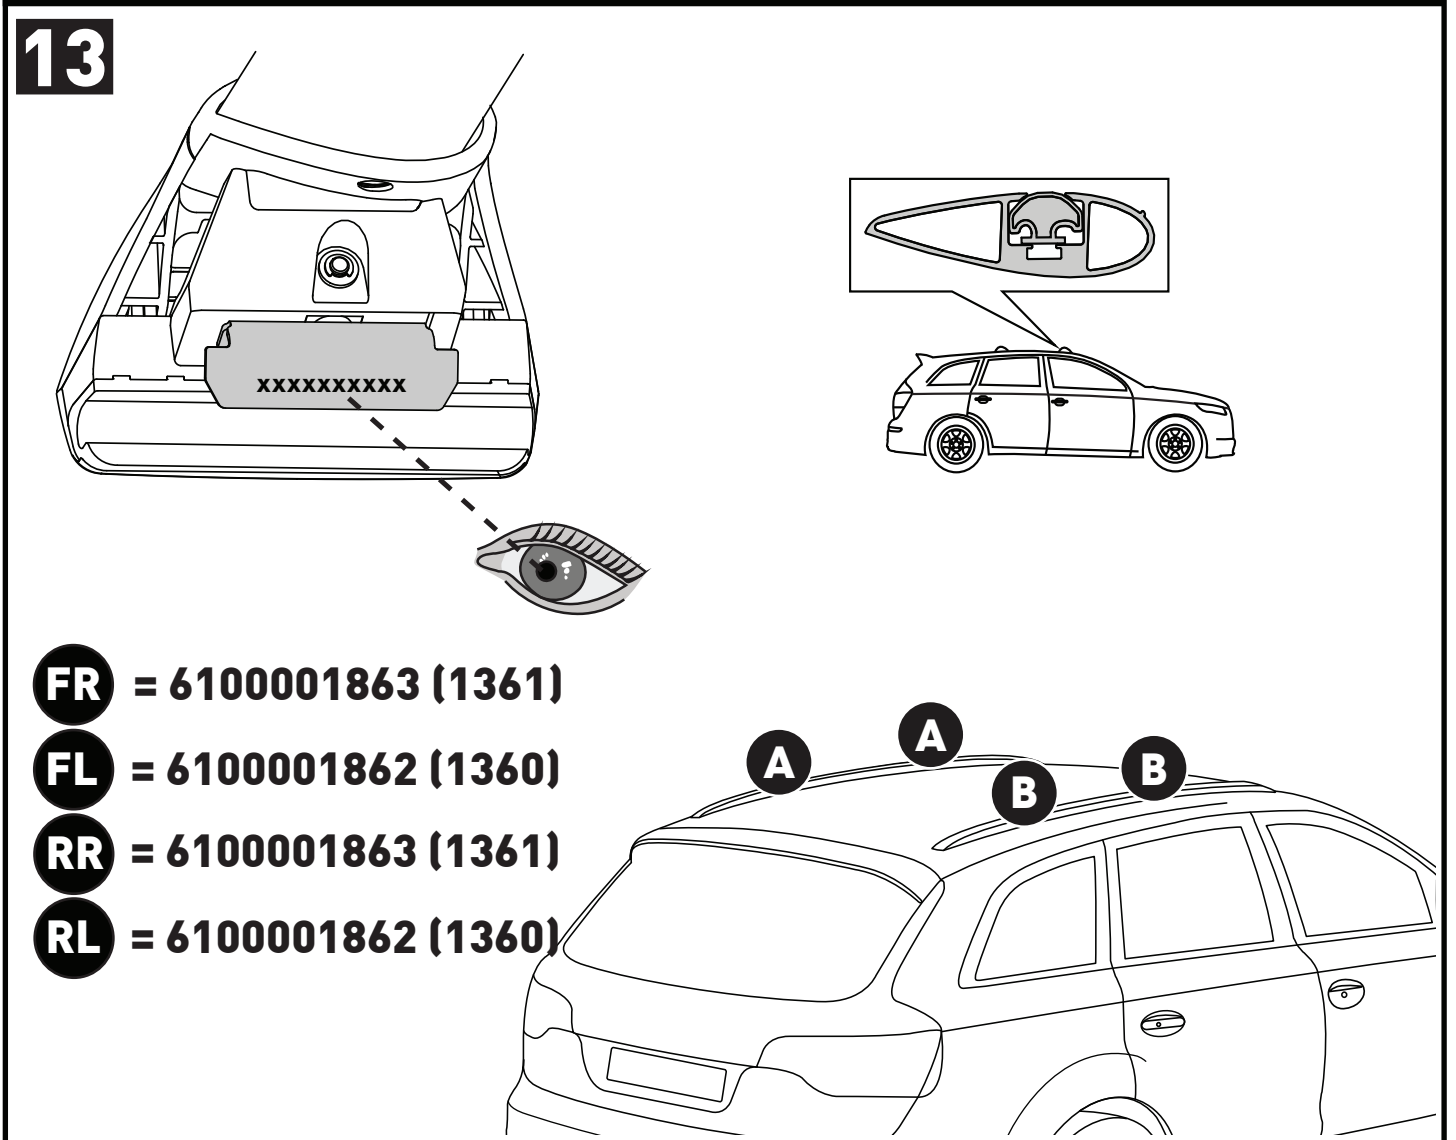

14

		1	2	A	B
BMW X1 (F48), 5dr SUV 16+	AU, EU, NZ, ZA	X = 915mm (36")	X = 870mm (34 1/4")	-A = 110 mm (4 3/8")	B = 640 mm (25 1/4")
BMW X3, 5dr SUV 10-14	EU, ZA	X = 913mm (36")	X = 896mm (35 1/4")	-A = 255mm (10")	B = 445 mm (17 4/8")
BMW X3, 5dr SUV 10-May 14	AU, NZ	X = 913mm (36")	X = 896mm (35 1/4")	-A = 255mm (10")	B = 445 mm (17 4/8")
BMW X3, 5dr SUV 11-17	CN	X = 915mm (36")	X = 895mm (35 1/4")	-A = 255mm (10")	B = 445 mm (17 4/8")
BMW X3, 5dr SUV 14-17	EU	X = 915mm (36")	X = 895mm (35 1/4")	-A = 255mm (10")	B = 445 mm (17 4/8")
BMW X3, 5dr SUV 14-Oct 17	ZA	X = 915mm (36")	X = 895mm (35 1/4")	-A = 255mm (10")	B = 445 mm (17 4/8")
BMW X3, 5dr SUV Jun 14-Oct 17	AU, NZ	X = 915mm (36")	X = 895mm (35 1/4")	-A = 255mm (10")	B = 445 mm (17 4/8")
BMW X4, 5dr SUV 14+	AU, CN, EU, NZ, ZA	X = 955mm (37 5/8")	X = 925mm (36 3/8")	-A = 320mm (12 5/8")	B = 380mm (15")
BMW X5, 5dr SUV 14-18	CN	X = 980mm (38 5/8")	X = 950mm (37 3/8")	-A = 70mm (2 3/4")	B = 650mm (25 5/8")
BMW X5 (F15), 5dr SUV 13-18	AU, NZ, ZA	X = 980mm (38 5/8")	X = 950mm (37 3/8")	-A = 70mm (2 3/4")	B = 650mm (25 5/8")
BMW X5 (F15), 5dr SUV 14-18	EU	X = 980mm (38 5/8")	X = 950mm (37 3/8")	-A = 70mm (2 3/4")	B = 650mm (25 5/8")
BMW X5, 5dr SUV 18+	AU, EU, NZ, ZA	X = 980mm (38 5/8")	X = 932mm (36 3/4")	-A = 70mm (2 3/4")	B = 650mm (25 5/8")
BMW X5, 5dr SUV 19+	CN	X = 980mm (38 5/8")	X = 932mm (36 3/4")	-A = 70mm (2 3/4")	B = 650mm (25 5/8")