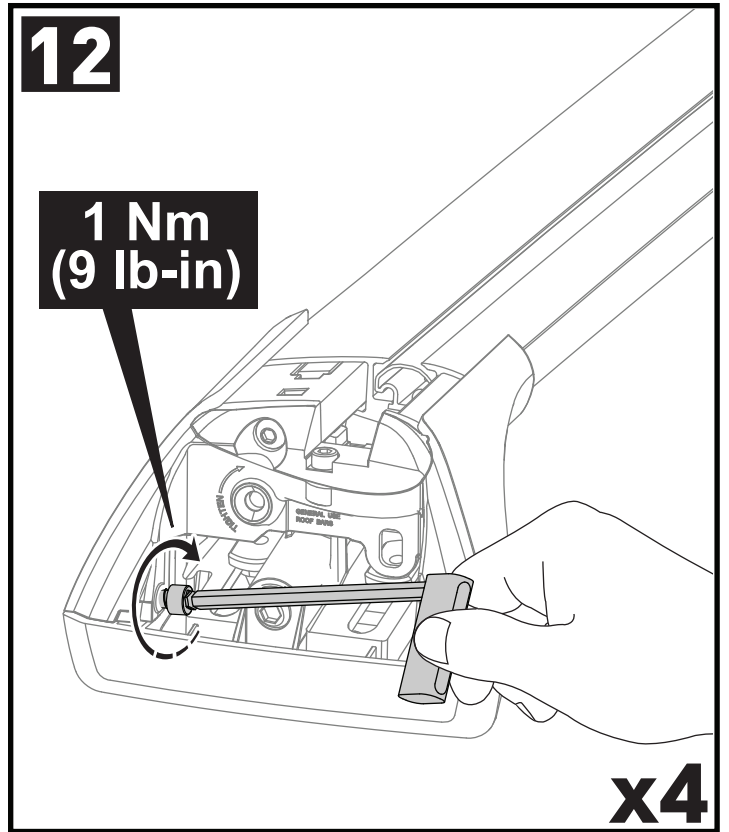

PLACEMENT • PLATZIERUNG • COLOCACIÓN • MONTAGE • PLASSERING • COLOCAÇÃO • РАЗМЕЩЕНИЕ • MONTAGGIO
UMIESZCZENIE • UMÍSTĚNÍ • UMIESTNENIE • PLAATSING • PLACERING • PLACERING • РОЗМІЩЕННЯ • SIJOITTA