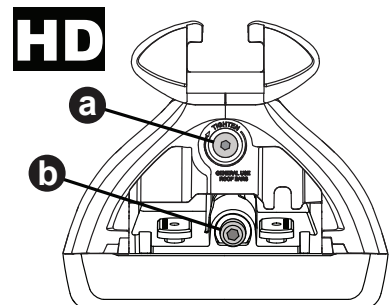

ATTENTION • ACHTUNG • ATENCIÓN • ATTENTION • OPPMERKSOMHET • ATENÇÃO • ВНИМАНИЕ • ATTENZIONE
UWAGA • UPOZORNĚNÍ • UPOZORNENIE • LET OP • UPPMÄRKSAMHET • OPMÆRKSOMHED • УВАГА • HUOMIO