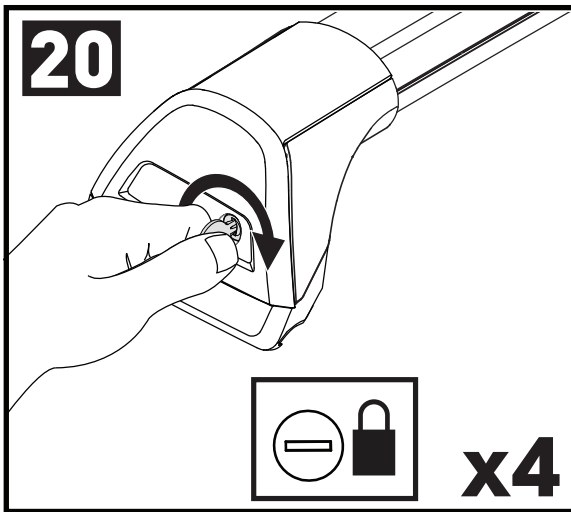

**ATTENTION • ACHTUNG • ATENCIÓN • ATTENTION • OPPMERKSOMHET • ATENÇÃO • ВНИМАНИЕ • ATTENZIONE
UWAGA • UPOZORNĚNÍ • UPOZORNENIE • LET OP • UPPMÄRKSAMHET • OPMÆRKSOMHED • УВАГА • HUOMIO**

1. **EN** Please read safety and warranty booklet included with this product prior to use. For more information visit your local dealer.
2. **DE** Bitte lesen und beachten Sie die beiliegende Montageanleitung, Sicherheitshinweise und Garantiebedingungen bevor Sie das Produkt montieren/benutzen. Für weitere Informationen kontaktieren Sie bitte Ihren Händler.
3. **ES** Por favor, lea folleto de seguridad y garantía que se incluye con este producto antes de su uso. Para obtener más información, visite a su distribuidor local.
4. **FR** Veuillez lire attentivement le manuel de sécurité et de garantie avant utilisation. Pour plus d'informations, visitez votre concessionnaire local.
5. **NO** Vennligst les hefte om sikkerhet og garanti som er vedlagt dette produkt før det tas i bruk. For mer informasjon ta kontakt med din forhandler.
6. **PT** Por favor leia o manual de segurança e garantia incluído, antes de utilizar o produto. Para mais informações visite o seu revendedor local.
7. **RU** Пожалуйста, ознакомьтесь с инструкцией перед тем, как использовать товар. Для получения более подробной информации обратитесь к местному дилеру.
8. **IT** Si prega di leggere il libretto di sicurezza e garanzia incluso nel prodotto prima dell'uso. Per maggiori informazioni visita il rivenditore locale.
9. **PL** Proszę zapoznać się z warunkami gwarancji i bezpieczeństwa przed użyciem produktu. W celu uzyskania dodatkowych informacji proszę kontaktować się z najbliższym autoryzowanym punktem sprzedaży.
10. **CS** Před použitím si prosím přečtěte přiložené informace o bezpečnosti a záručních podmínkách. Pro více informací navštivte nejbližšího dealera.
11. **SK** Pred použitím si prosím prečítajte priložené informácie o bezpečnosti a záručných podmienkach. Pre viac informácií navštívte najbližšieho diera.
12. **NL** A.U.B. bijgesloten garantie- en veiligheidsinstructies grondig lezen voor gebruik van dit product. Voor meer informatie graag contact opnemen met uw dealer.
13. **SV** Var snäll och läs igenom säkerhets- och garantihäftet som medföljer produkten före användning. För mer information besök din lokala återförsäljare.
14. **DK** Læs venligst sikkerheds- og garantibogholderen, der følger med dette produkt, inden brug. For mere information besøg din lokale forhandler.
15. **UA** Будь ласка, ознайомтеся з брошурою безпеки та гарантії, включені до цього продукту перед використанням. Для отримання додаткової інформації відвідайте місцевого дилера.
16. **FI** Lue tämän tuotteen mukana toimitetut turvallisuus- ja takuu huoltopalvelut ennen käyttöä. Lisätietoja saat paikalliselta jälleenmyyjältä.