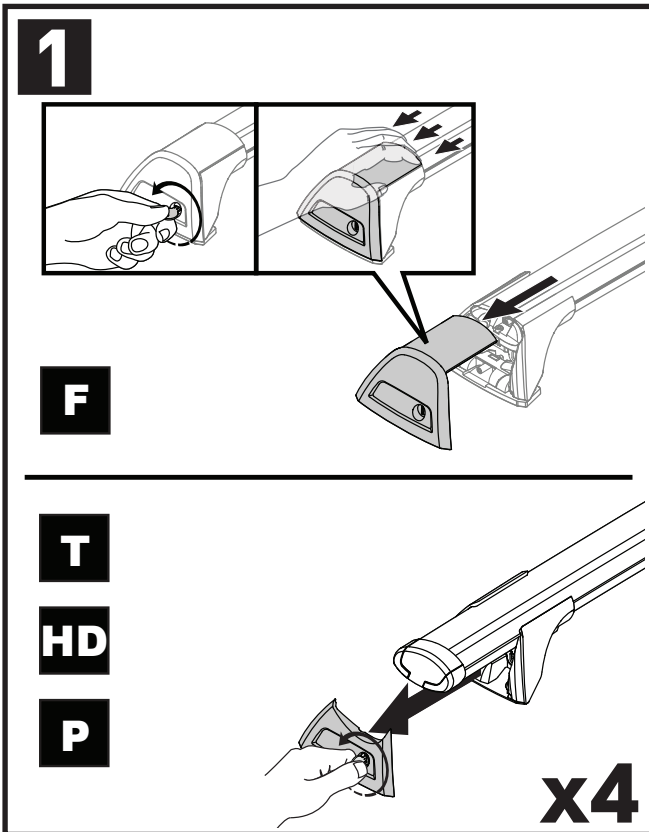

ATTENTION • ACHTUNG • ATENCIÓN • ATTENTION • OPPMERKSOMHET • ATENÇÃO • ВНИМАНИЕ • ATTENZIONE
UWAGA • UPOZORNĚNÍ • UPOZORNENIE • LET OP • UPPMÄRKSAMHET • OPMÆRKSOMHED • УВАГА • HUOMIO