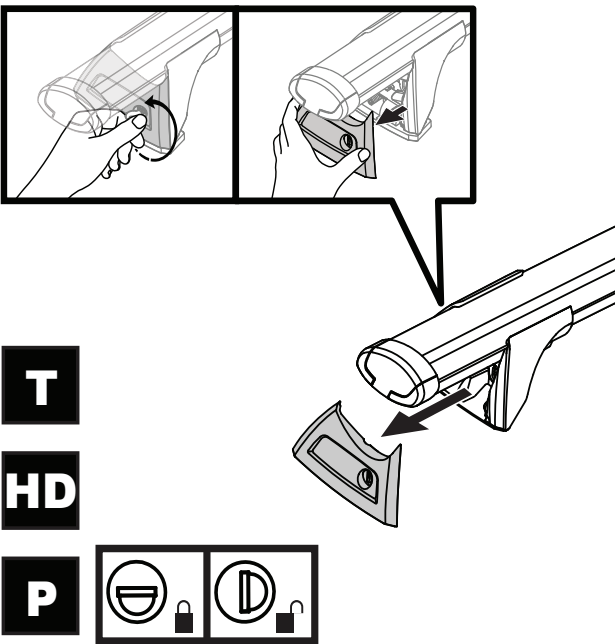

ATTENTION • ACHTUNG • ATENCIÓN • ATTENTION • OPPMERKSOMHET • ATENÇÃO • ВНИМАНИЕ • ATTENZIONE
UWAGA • UPOZORNĚNÍ • UPOZORNENIE • LET OP • UPPMÄRKSAMHET • OPMÆRKSOMHED • УВАГА • HUOMIO

1

x4

2

x4