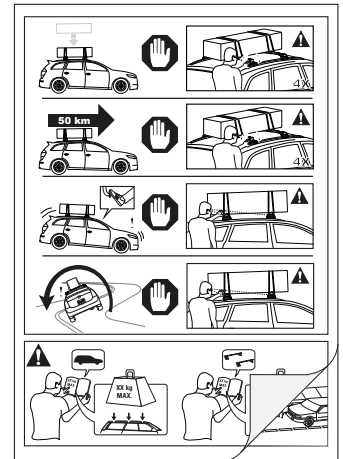

1. **EN** Please read safety and warranty booklet included with this product prior to use. For more information visit your local dealer.
2. **DE** Bitte lesen und beachten Sie die beiliegende Montageanleitung, Sicherheitshinweise und Garantiebedingungen bevor Sie das Produkt montieren/benutzen. Für weitere Informationen kontaktieren Sie bitte Ihren Händler.
3. **ES** Por favor, lea folleto de seguridad y garantía que se incluye con este producto antes de su uso . Para obtener más información, visite a su distribuidor local.
4. **FR** Veuillez lire attentivement le manuel de sécurité et de garantie avant utilisation. Pour plus d'informations, visitez votre concessionnaire local.
5. **NO** Vennligst les hefte om sikkerhet og garanti som er vedlagt dette produkt før det tas i bruk. For mer informasjon ta kontakt med din forhandler.
6. **PT** Por favor leia o manual de segurança e garantia incluído, antes de utilizar o produto. Para mais informações visite o seu revendedor local.
7. **RU** Пожалуйста, ознакомьтесь с инструкцией перед тем, как использовать товар. Для получения более подробной информации обратитесь к местному дилеру.
8. **IT** Si prega di leggere il libretto di sicurezza e garanzia incluso nel prodotto prima dell'uso. Per maggiori informazioni visita il rivenditore locale.
9. **PL** Proszę zapoznać się z warunkami gwarancji i bezpieczeństwa przed użyciem produktu. W celu uzyskania dodatkowych informacji proszę kontaktować się z najbliższym autoryzowanym punktem sprzedaży.
10. **CS** Před použitím si prosím přečtete přiložené informace o bezpečnosti a záručních podmínkách. Pro více informací navštivte nejbližšího dealera.
11. **SK** Pred použitím si prosím prečítajte priložené informácie o bezpečnosti a záručných podmienkach. Pre viac informácií navštívte najbližšieho diera.
12. **NL** A.U.B. bijgesloten garantie- en veiligheidsinstructies grondig lezen voor gebruik van dit product. Voor meer informatie graag contact opnemen met uw dealer.
13. **SV** Var snäll och läs igenom säkerhets- och garantihäftet som medföljer produkten före användning. För mer information besök din lokala återförsäljare.
14. **DK** Læs venligst sikkerheds- og garantibogsholderen, der følger med dette produkt, inden brug. For mere information besøg din lokale forhandler.
15. **UA** Будь ласка, ознайомтеся з бронею безпеки та гарантії, включені до цього продукту перед використанням. Для отримання додаткової інформації відвідайте місцевого дилера.
16. **FI** Lue tämän tuotteen mukana toimitetut turvallisuus- ja takuu huoltopalvelut ennen käyttöä. Lisätietoja saat paikalliselta jälleenmyyjältä.

Yakima Australia Pty Ltd
17 Hinkler Court, Brendale
QLD 4500, Australia
1800 143 548
www.prorack.com.au
www.whispbar.com.au

Yakima Products, Inc.
4101 Kruse Way
Lake Oswego, OR. 97035 USA
888 925 4621
www.yakima.com

WORKS WITH: