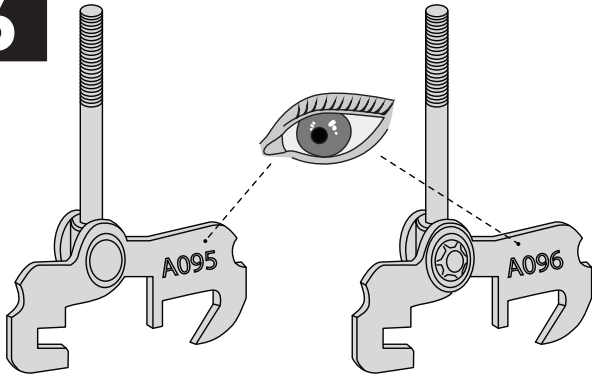

1

x4

2

x4

6**FR** = A095**FL** = A096**RR** = A095**RL** = A096**x4****7****x4****8****FR** = 11-04-267**FL** = 11-04-268**RR** = 11-04-268**RL** = 11-04-267

PLACEMENT • PLATZIERUNG • COLOCACIÓN • MONTAGE • PLASSERING • COLOCAÇÃO • РАЗМЕЩЕНИЕ • MONTAGGIO
 UMIESZCZENIE • UMÍSTĚNÍ • UMIESTNENIE • PLAATSING • PLACERING • PLACERING • ПОЗМІЩЕННЯ • SIJOITTA

9**x4**

10

		1	2
Holden Astra, 3dr Hatch 15+	AU, NZ	X = 775 mm (30 4/8")	X = 695 mm (27 3/8")
Opel Adam, 5dr Hatch 13+	EU	X = 805 mm (31 3/4")	X = 705 mm (27 3/4")
Opel Astra 5dr Hatch 10-13	AU	X = 790 mm (31 1/8")	X = 745 mm (29 3/8")
Opel Astra 5dr Hatch 10-15	EU, ZA	X = 790 mm (31 1/8")	X = 745 mm (29 3/8")
Opel Astra GTC, 3dr Hatch 11+	EU, ZA	X = 775 mm (30 4/8")	X = 695 mm (27 3/8")
Opel Astra GTC, 3dr Hatch 11-14	CN	X = 775 mm (30 4/8")	X = 695 mm (27 3/8")
Opel Astra GTC, 3dr Hatch 12-14	AU	X = 775 mm (30 4/8")	X = 695 mm (27 3/8")
Opel Zafira Tourer, 5dr MPV 12- Sep 16	EU	X = 880 mm (34 2/3")	X = 845 mm (33 1/4")
Opel Zafira ZJ, 5dr MPV 12-13	AU	X = 880 mm (34 2/3")	X = 845 mm (33 1/4")
Opel Zafira, 5dr MPV 12-Jan 15	CN	X = 880 mm (34 2/3")	X = 845 mm (33 1/4")
Opel Zafira, 5dr MPV Oct 16+	EU	X = 862 mm (33 7/8")	X = 830 mm (32 5/8")
Vauxhall Adam, 3dr Hatch 13+	EU	X = 805 mm (31 3/4")	X = 705 mm (27 3/4")
Vauxhall Astra, 5dr Hatch 10-15	EU	X = 790 mm (31 1/8")	X = 745 mm (29 3/8")
Vauxhall Astra GTC, 3dr Hatch 11+	EU	X = 775 mm (30 4/8")	X = 695 mm (27 3/8")
Vauxhall Zafira Tourer, 5dr MPV 12-Sep 16	EU	X = 880 mm (34 2/3")	X = 845 mm (33 1/4")
Vauxhall Zafira, 5dr MPV Oct 16+	EU	X = 862 mm (33 7/8")	X = 830 mm (32 5/8")