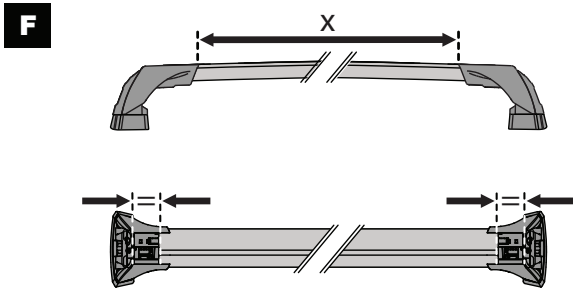

1

x4

2

x4

6**FR** = A095**FL** = A096**RR** = A095**RL** = A096**x4****7****x4****8****FR** = 11-04-267**FL** = 11-04-268**RR** = 11-04-268**RL** = 11-04-267

PLACEMENT • PLATZIERUNG • COLOCACIÓN • MONTAGE • PLASSERING • COLOCAÇÃO • РАЗМЕЩЕНИЕ • MONTAGGIO
 UMIESZCZENIE • UMÍSTĚNÍ • UMIESTNENIE • PLAATSING • PLACERING • PLACERING • ПОЗМІЩЕННЯ • SIJOITTA

9**x4**

10

		1	2
Holden Astra, 3dr Hatch 15+	AU, NZ	X = 775 mm (30 4/8")	X = 695 mm (27 3/8")
Opel Adam, 5dr Hatch 13+	EU	X = 805 mm (31 3/4")	X = 705 mm (27 3/4")
Opel Astra 5dr Hatch 10-13	AU	X = 790 mm (31 1/8")	X = 745 mm (29 3/8")
Opel Astra 5dr Hatch 10-15	EU, ZA	X = 790 mm (31 1/8")	X = 745 mm (29 3/8")
Opel Astra GTC, 3dr Hatch 11+	EU, ZA	X = 775 mm (30 4/8")	X = 695 mm (27 3/8")
Opel Astra GTC, 3dr Hatch 11-14	CN	X = 775 mm (30 4/8")	X = 695 mm (27 3/8")
Opel Astra GTC, 3dr Hatch 12-14	AU	X = 775 mm (30 4/8")	X = 695 mm (27 3/8")
Opel Zafira Tourer, 5dr MPV 12- Sep 16	EU	X = 880 mm (34 2/3")	X = 845 mm (33 1/4")
Opel Zafira ZJ, 5dr MPV 12-13	AU	X = 880 mm (34 2/3")	X = 845 mm (33 1/4")
Opel Zafira, 5dr MPV 12-Jan 15	CN	X = 880 mm (34 2/3")	X = 845 mm (33 1/4")
Opel Zafira, 5dr MPV Oct 16+	EU	X = 862 mm (33 7/8")	X = 830 mm (32 5/8")
Vauxhall Adam, 3dr Hatch 13+	EU	X = 805 mm (31 3/4")	X = 705 mm (27 3/4")
Vauxhall Astra, 5dr Hatch 10-15	EU	X = 790 mm (31 1/8")	X = 745 mm (29 3/8")
Vauxhall Astra GTC, 3dr Hatch 11+	EU	X = 775 mm (30 4/8")	X = 695 mm (27 3/8")
Vauxhall Zafira Tourer, 5dr MPV 12-Sep 16	EU	X = 880 mm (34 2/3")	X = 845 mm (33 1/4")
Vauxhall Zafira, 5dr MPV Oct 16+	EU	X = 862 mm (33 7/8")	X = 830 mm (32 5/8")